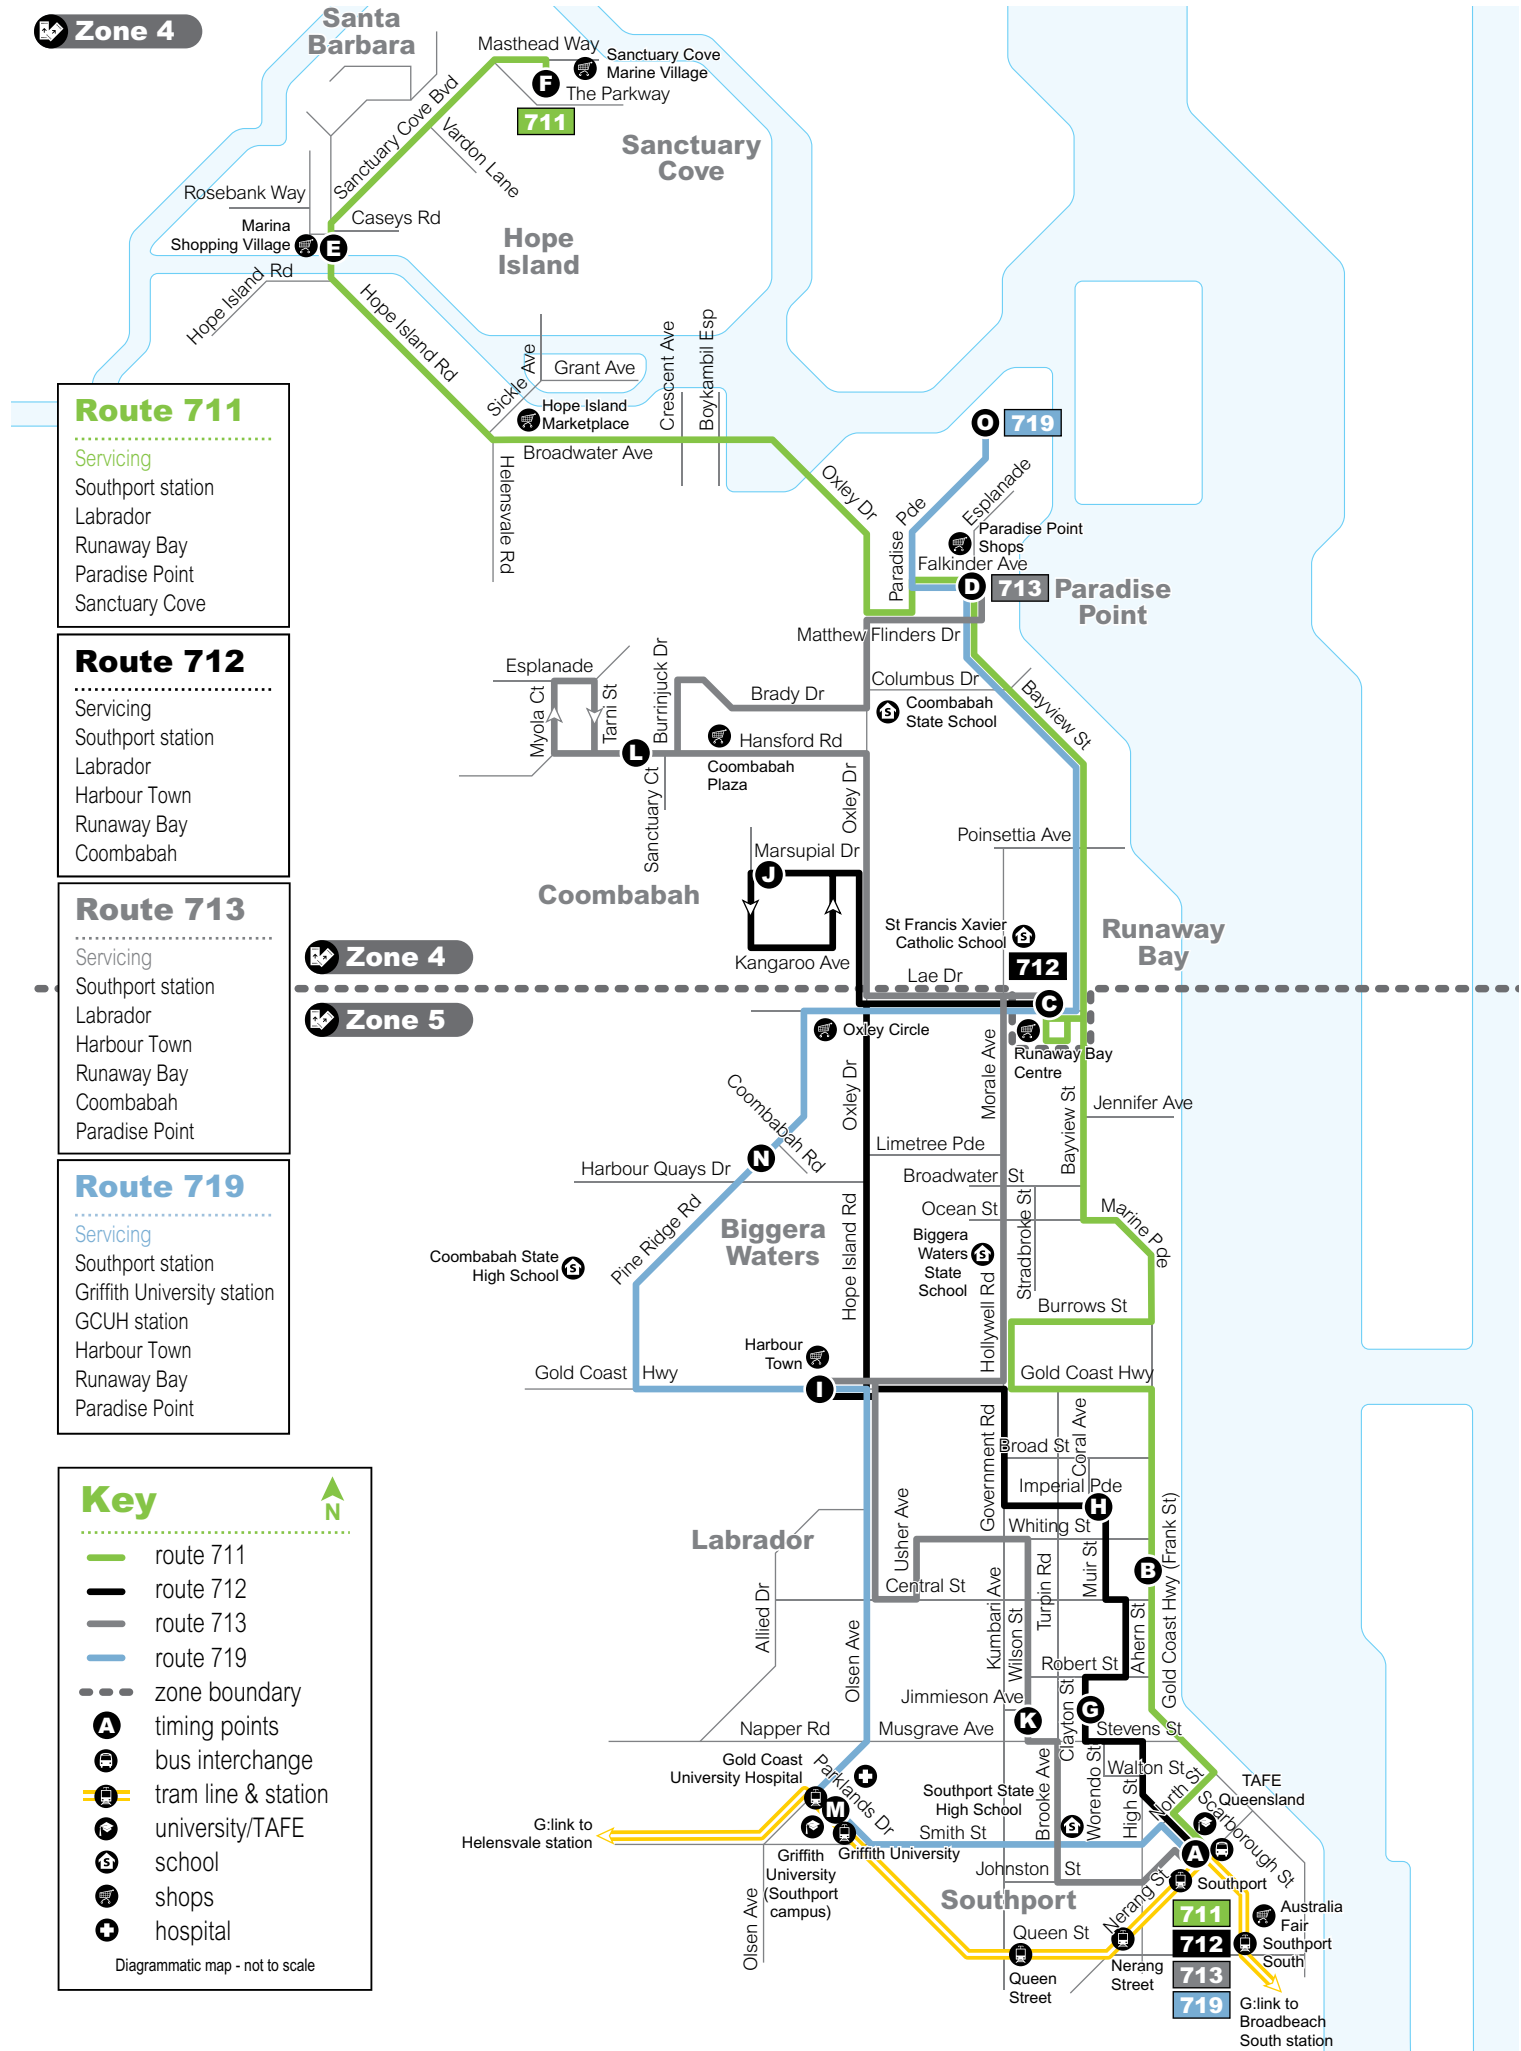

Effective from **9 August 2021**

Route descriptions

711 Sanctuary Cove to Southport servicing Sanctuary Cove, Paradise Point, Runaway Bay, Labrador and Southport.
Operates 7 days.

712 Coombabah to Southport servicing Coombabah, Runaway Bay, Harbour Town, Labrador and Southport.
Operates 7 days.

Routes

711, 712, 713, 719

Route map

Zone 4

Route 711

Servicing

- Southport station
- Labrador
- Runaway Bay
- Paradise Point
- Sanctuary Cove

Route 712

Servicing

- Southport station
- Labrador
- Harbour Town
- Runaway Bay
- Coombabah

Route 713

Servicing

- Southport station
- Labrador
- Harbour Town
- Runaway Bay
- Coombabah
- Paradise Point

Route 719

Servicing

- Southport station
- Griffith University station
- GCUH station
- Harbour Town
- Runaway Bay
- Paradise Point

Key

- route 711
- route 712
- route 713
- route 719
- zone boundary
- timing points
- bus interchange
- tram line & station
- university/TAFE
- school
- shops
- hospital