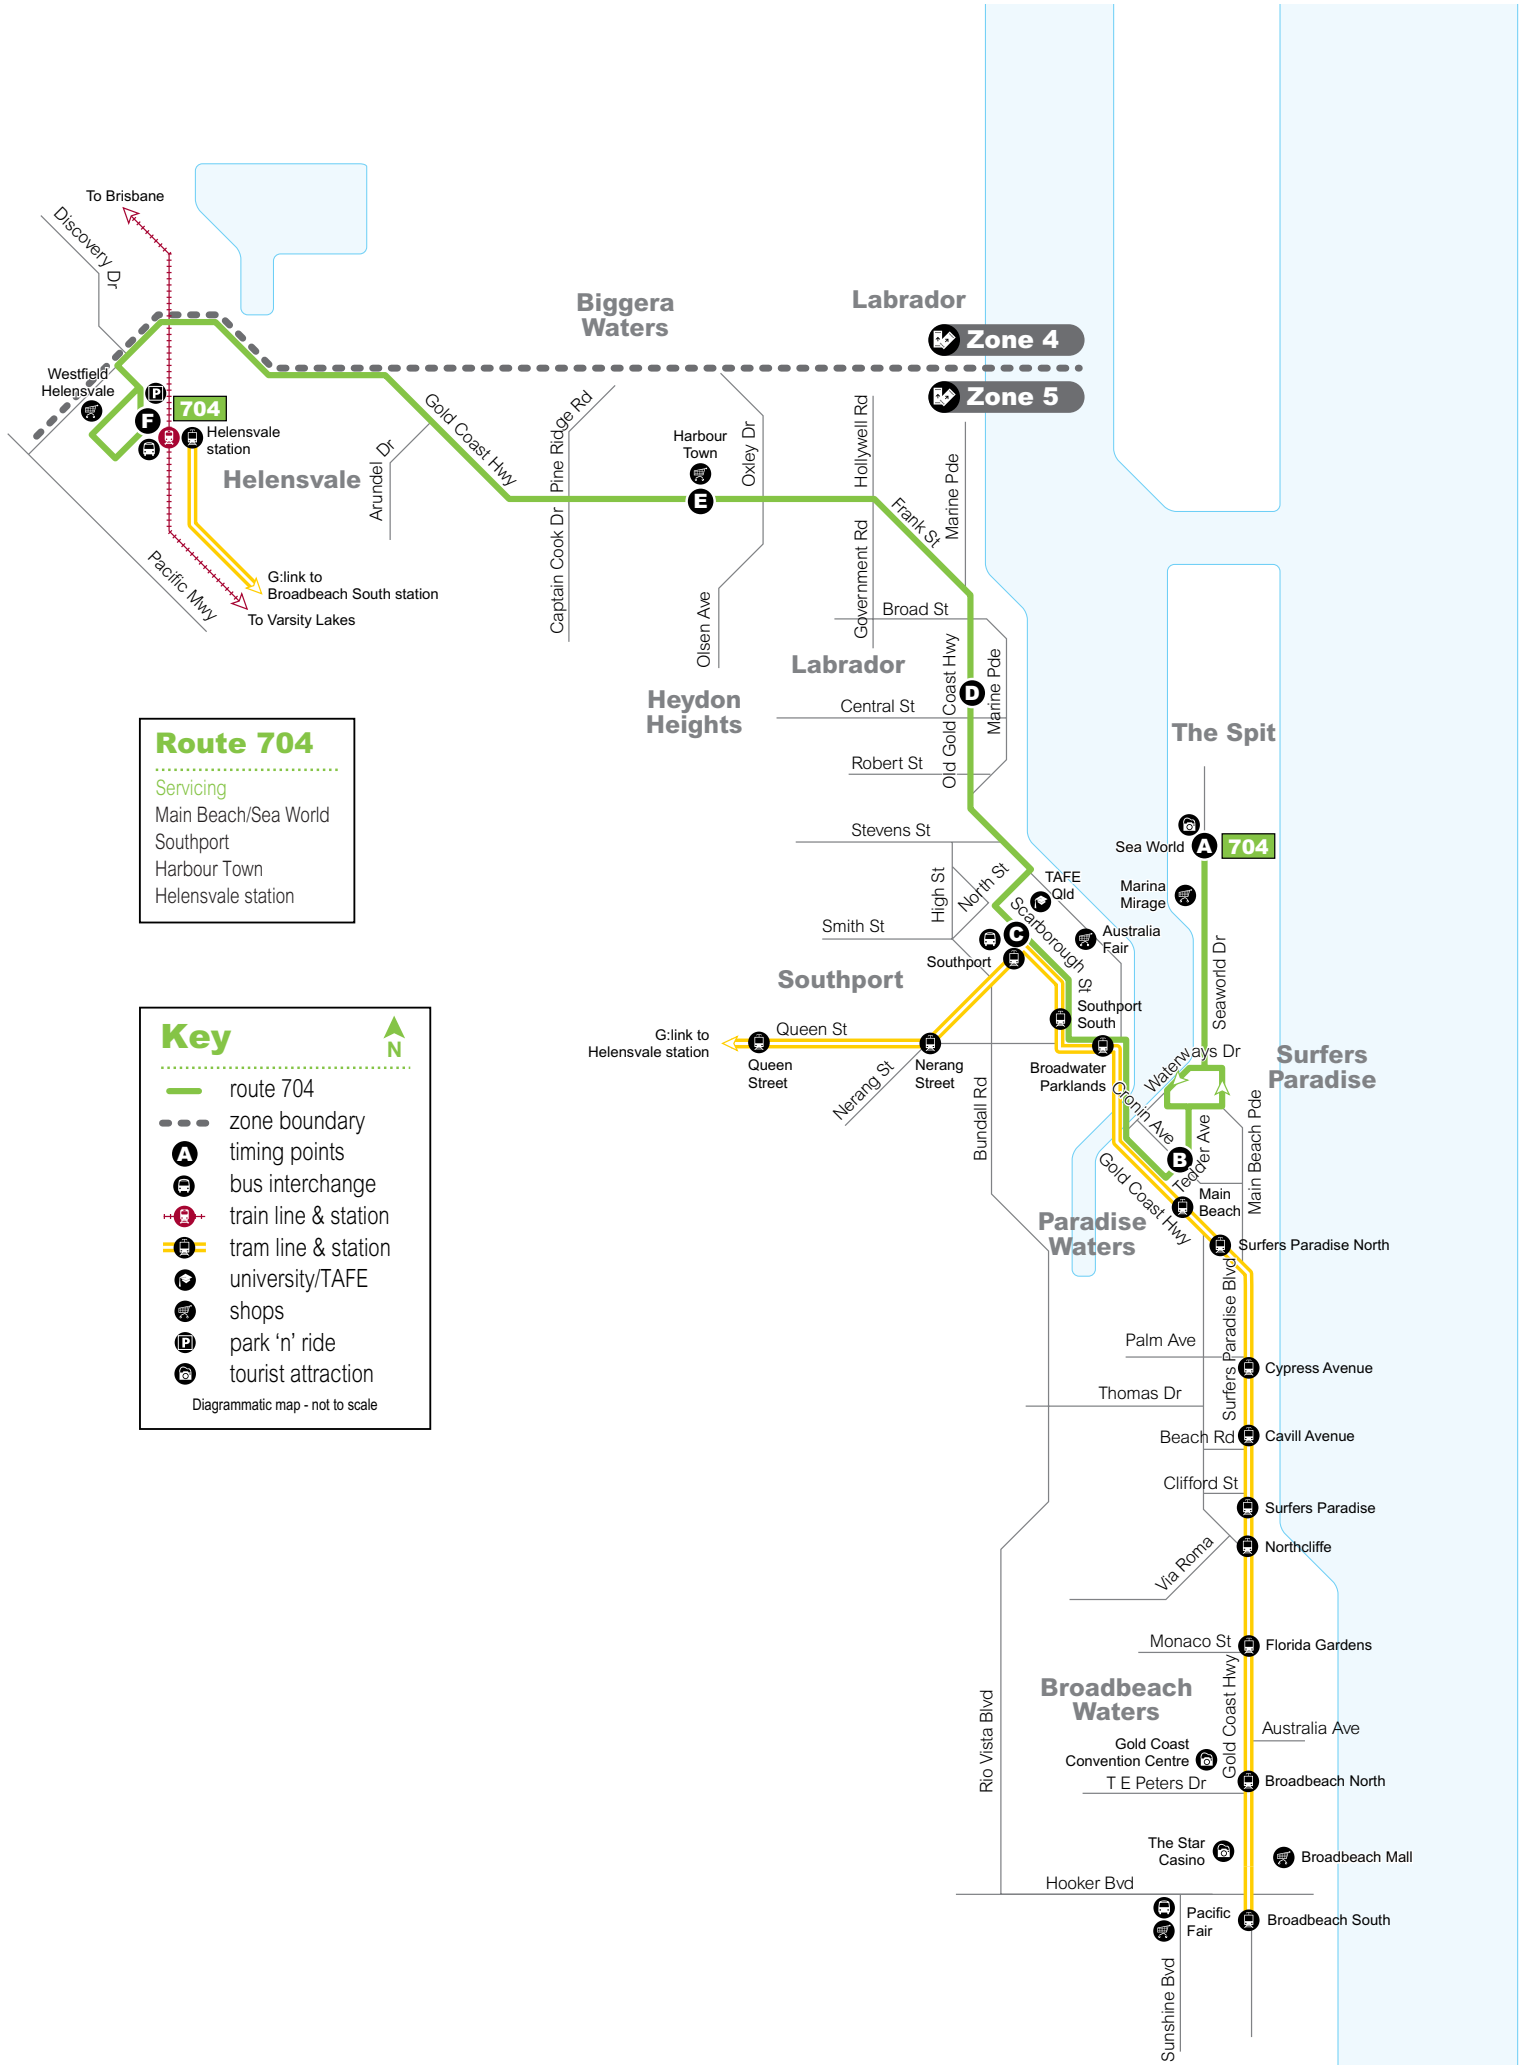

Route 704

Route map

Route 704

Servicing
Main Beach/Sea World
Southport
Harbour Town
Helensvale station

Key

- route 704
- zone boundary
- timing points
- bus interchange
- train line & station
- tram line & station
- university/TAFE
- shops
- park 'n' ride
- tourist attraction

Diagrammatic map - not to scale