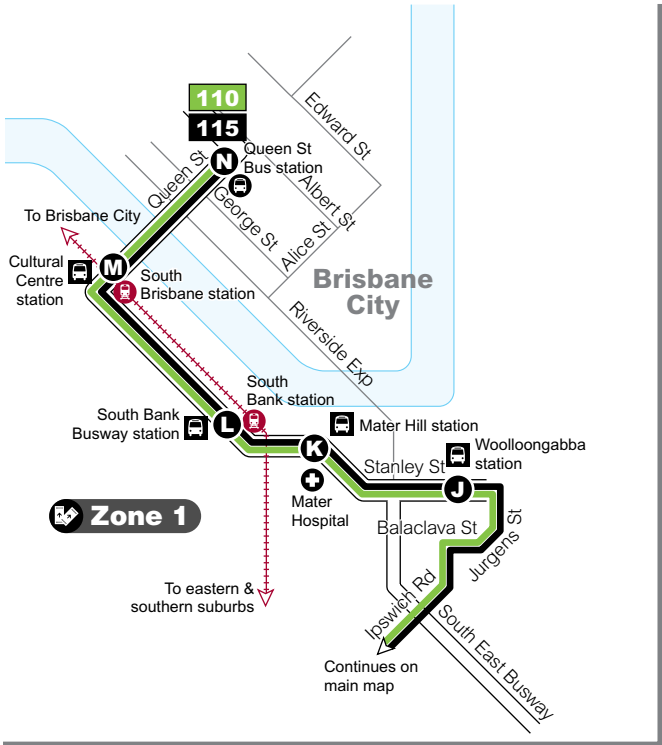

Routes

110, 115

Route map

Route 110

Servicing

- Inala
- Acacia Ridge
- Salisbury
- Moorooka
- Annerley
- City

Route 115

Servicing

- Calamvale
- Sunnybank Hills
- Acacia Ridge
- Salisbury
- Moorooka
- Annerley
- City

Key

- route 110
- route 115
- - - zone boundary
- **A** timing points
- busway station
- bus interchange
- train line & station
- school
- hospital
- shops
- park 'n' ride

Diagrammatic map - not to scale