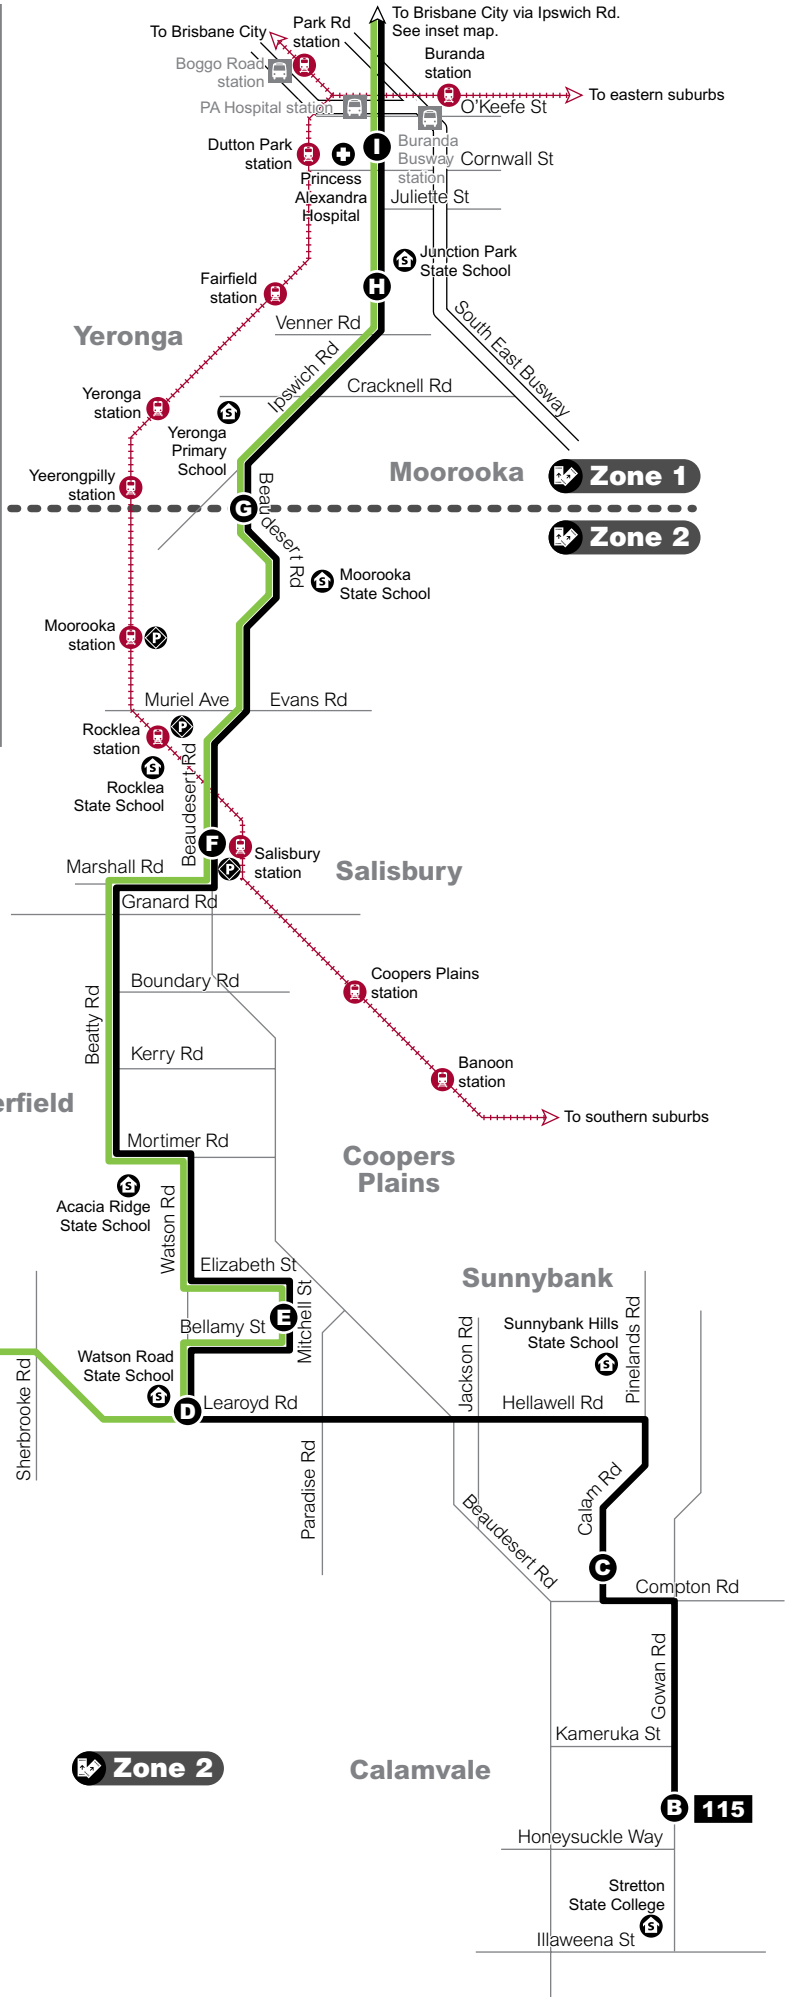

Routes

110, 115

Route map

Route 110

Servicing

- Inala
- Acacia Ridge
- Salisbury
- Moorooka
- Annerley
- City

Route 115

Servicing

- Calamvale
- Sunnybank Hills
- Acacia Ridge
- Salisbury
- Moorooka
- Annerley
- City

Key

- route 110
- route 115
- - - zone boundary
- **A** timing points
- busway station
- bus interchange
- train line & station
- school
- hospital
- shops
- park 'n' ride

Diagrammatic map - not to scale