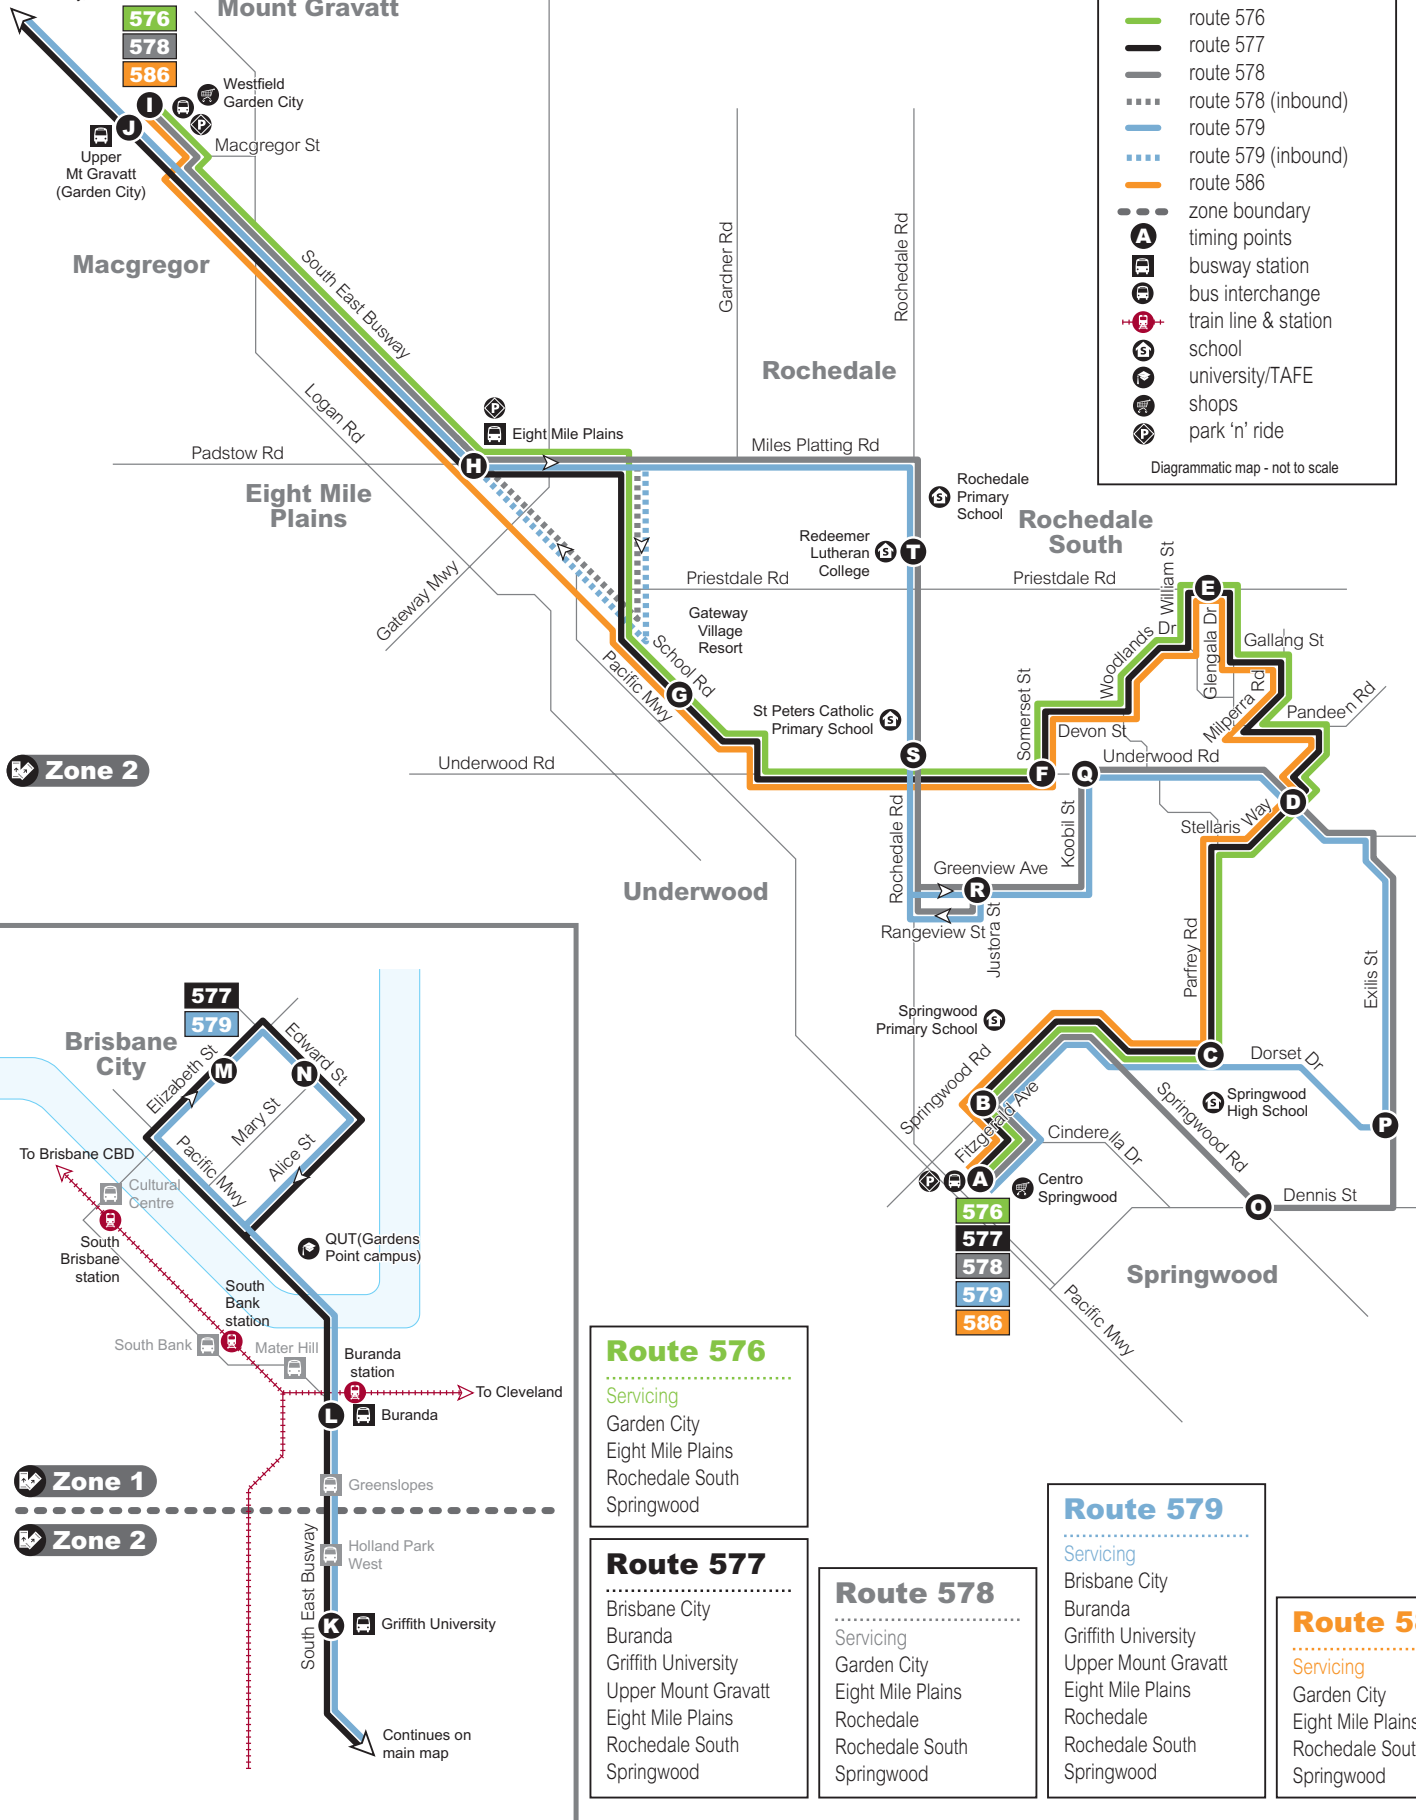

## Route descriptions

**576** Springwood to Garden City servicing Rochedale South and Eight Mile Plains. Operates Monday to Friday only.

**577** Springwood to Brisbane City servicing Rochedale South, Rochedale, Eight Mile Plains, Upper Mount Gravatt, Griffith University and Buranda. Operates Monday to Friday only.

See inside panel for 578, 579 and 586 route descriptions.

Track your bus  
 in real-time with our  
**MyTransLink app.**

Also available for train, ferry and tram.

Routes

**576, 577, 578, 579, 586**

**Route map**

### Key

- route 576
- route 577
- route 578
- - - route 578 (inbound)
- route 579
- - - route 579 (inbound)
- route 586
- - - zone boundary
- A** timing points
- busway station
- bus interchange
- train line & station
- school
- university/TAFE
- shops
- park 'n' ride