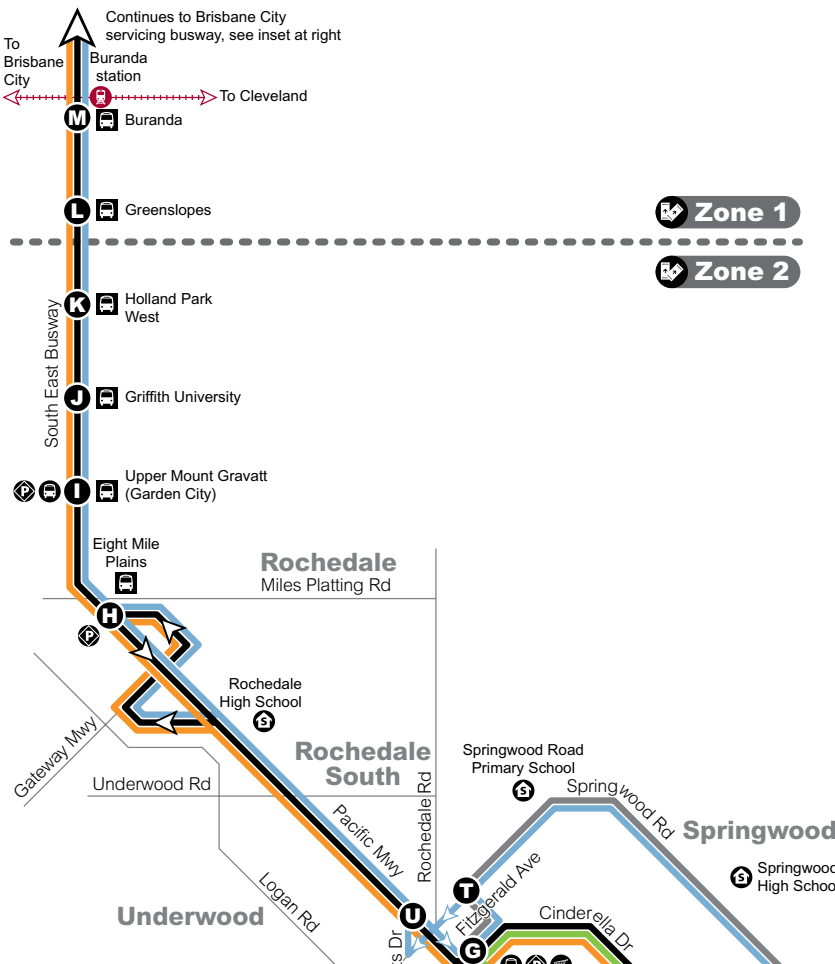

© The State of Queensland (Department of Transport and Main Roads) 2021
Printed January 2021

**572, 573, 574,
575, N555**

572 Loganholme station to Springwood
573 Loganholme station to Brisbane City
574 Loganholme station to Springwood
575 Loganholme station to Brisbane City
N555 Fortitude Valley to Loganholme station (NightLink)

Effective from 25 January 2021

Route descriptions

572 Loganholme station to Springwood
servicing Shailer Park, Daisy Hill and Springwood. Operates 7 days.

573 Loganholme station to Brisbane City
servicing Shailer Park, Daisy Hill, Springwood, Eight Mile Plains, Upper Mount Gravatt, Griffith University, Buranda and Brisbane City. Operates Monday to Friday only.

See inside panel for **574, 575** and **N555** route descriptions.

Key

- route 572
- route 573
- route 574
- route 575
- route N555
- zone boundary
- timing points
- busway station
- bus interchange
- train line & station
- school
- university/TAFE
- shops
- park 'n' ride