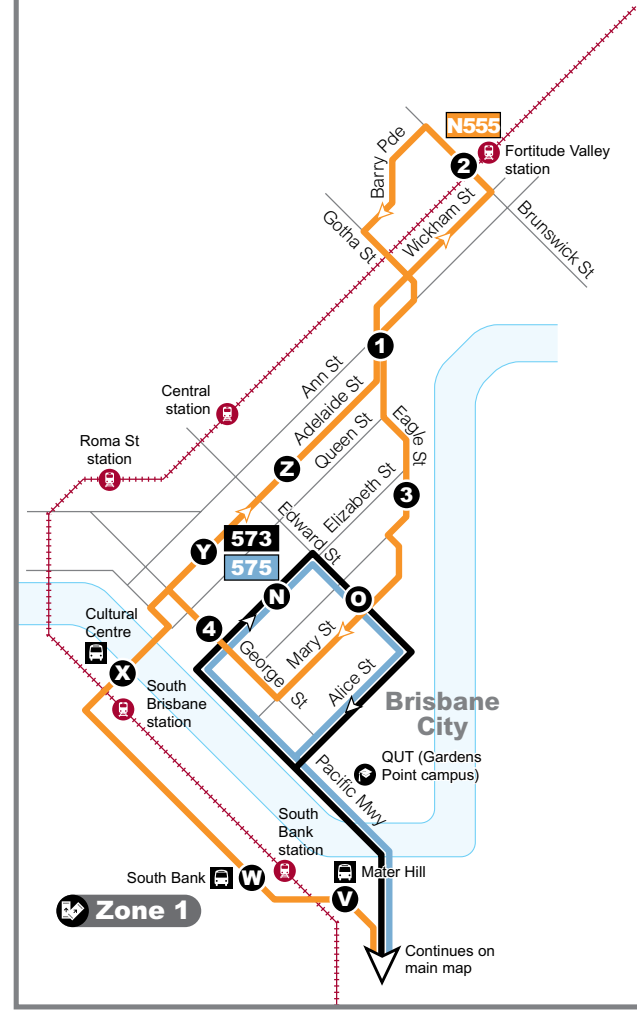

© The State of Queensland (Department of Transport and Main Roads) 2021
Printed January 2021

**572, 573, 574,
575, N555**

572 Loganholme station to Springwood
573 Loganholme station to Brisbane City
574 Loganholme station to Springwood
575 Loganholme station to Brisbane City
N555 Fortitude Valley to Loganholme station (NightLink)

Effective from 25 January 2021

Route descriptions

572 Loganholme station to Springwood
servicing Shailer Park, Daisy Hill and Springwood. Operates 7 days.

573 Loganholme station to Brisbane City
servicing Shailer Park, Daisy Hill, Springwood, Eight Mile Plains, Upper Mount Gravatt, Griffith University, Buranda and Brisbane City. Operates Monday to Friday only.

See inside panel for **574, 575** and **N555** route descriptions.

Key

- route 572
- route 573
- route 574
- route 575
- route N555
- zone boundary
- timing points
- busway station
- bus interchange
- train line & station
- school
- university/TAFE
- shops
- park 'n' ride