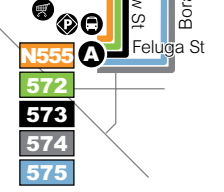

Route 574

Servicing

- Centro Springwood
- Springwood
- Rochedale
- Daisy Hill
- Shailer Park
- Loganholme station

Route 575

Servicing

- Brisbane City
- Buranda
- Griffith University
- Upper Mount Gravatt
- Eight Mile Plains
- Rochedale
- Springwood
- Underwood
- Springwood
- Daisy Hill
- Shailer Park
- Loganholme station

Route N555

Servicing

- Fortitude Valley
- Brisbane City
- Griffith University
- all South East busway stations (except Wgabba)
- Springwood
- Slacks Creek
- Daisy Hill
- Shailer Park
- Loganholme station

Monday to Friday

map ref	Route number	572	572	572	572	572	572	572	572	572	572	572	572	572	572	572	572	572	572	572	
		am	am	am	am	am	am	am	pm	pm	pm	pm	pm	pm	pm	pm	pm	pm	pm	pm	pm
A	Loganholme station, stop G	8:45	9:15	9:45	10:15	10:45	11:15	11:45	12:15	12:45	1:15	1:45	2:15	2:45	3:15	3:45	4:15	4:45	5:15	5:45	6:19
B	Kimberley Dr near Plantain Rd	8:49	9:19	9:49	10:19	10:49	11:19	11:49	12:19	12:49	1:19	1:49	2:19	2:49	3:19	3:49	4:19	4:49	5:19	5:49	6:23
C	Lyndale St near Roselea St	8:51	9:21	9:51	10:21	10:51	11:21	11:51	12:21	12:51	1:21	1:51	2:21	2:51	3:21	3:51	4:21	4:51	5:21	5:51	6:24
D	John Paul College	8:55	9:25	9:55	10:25	10:55	11:25	11:55	12:25	12:55	1:25	1:55	2:25	2:55	3:26	3:56	4:26	4:56	5:26	5:56	6:28
E	Chatswood Rd at Old Chatswood Rd	8:58	9:28	9:58	10:28	10:58	11:28	11:58	12:28	12:58	1:28	1:58	2:28	2:58	3:29	3:59	4:29	4:59	5:29	5:59	6:30
F	Tallowood Park	9:01	9:31	10:01	10:31	11:01	11:31	12:01	12:31	1:01	1:31	2:01	2:31	3:01	3:33	4:03	4:33	5:03	5:33	6:03	6:33
G	Springwood bus station	9:04	9:34	10:04	10:34	11:04	11:34	12:04	12:34	1:04	1:34	2:04	2:34	3:04	3:35	4:05	4:35	5:05	5:35	6:05	6:35