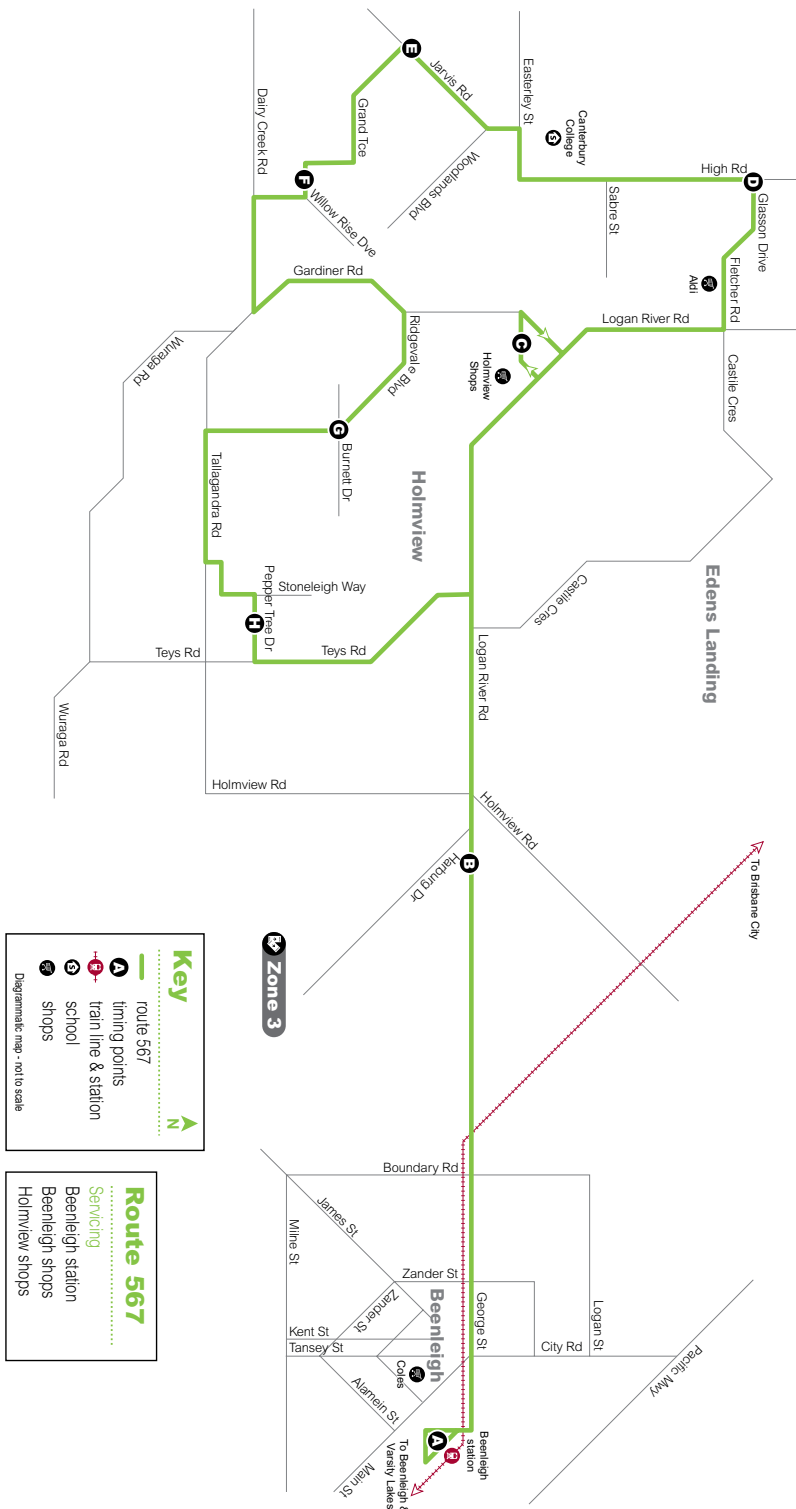

Timetable information

How to read this timetable

1. Use the route map to find the two timing points your stop is located between.
2. Find these points on the timetable. Your bus is scheduled to arrive between the times shown for these points. For example, if your bus stop is between timing points **A** and **B** on the map, then the bus is scheduled to arrive between the times listed for **A** and **B**.

Your **Southern Region** bus operator

Route map

Key

- route 567
- timing points
- train line & station
- 🏫 school
- 🏪 shops

Diagrammatic map - not to scale

Route 567

Servicing

- Beenleigh station
- Beenleigh shops
- Holmview shops