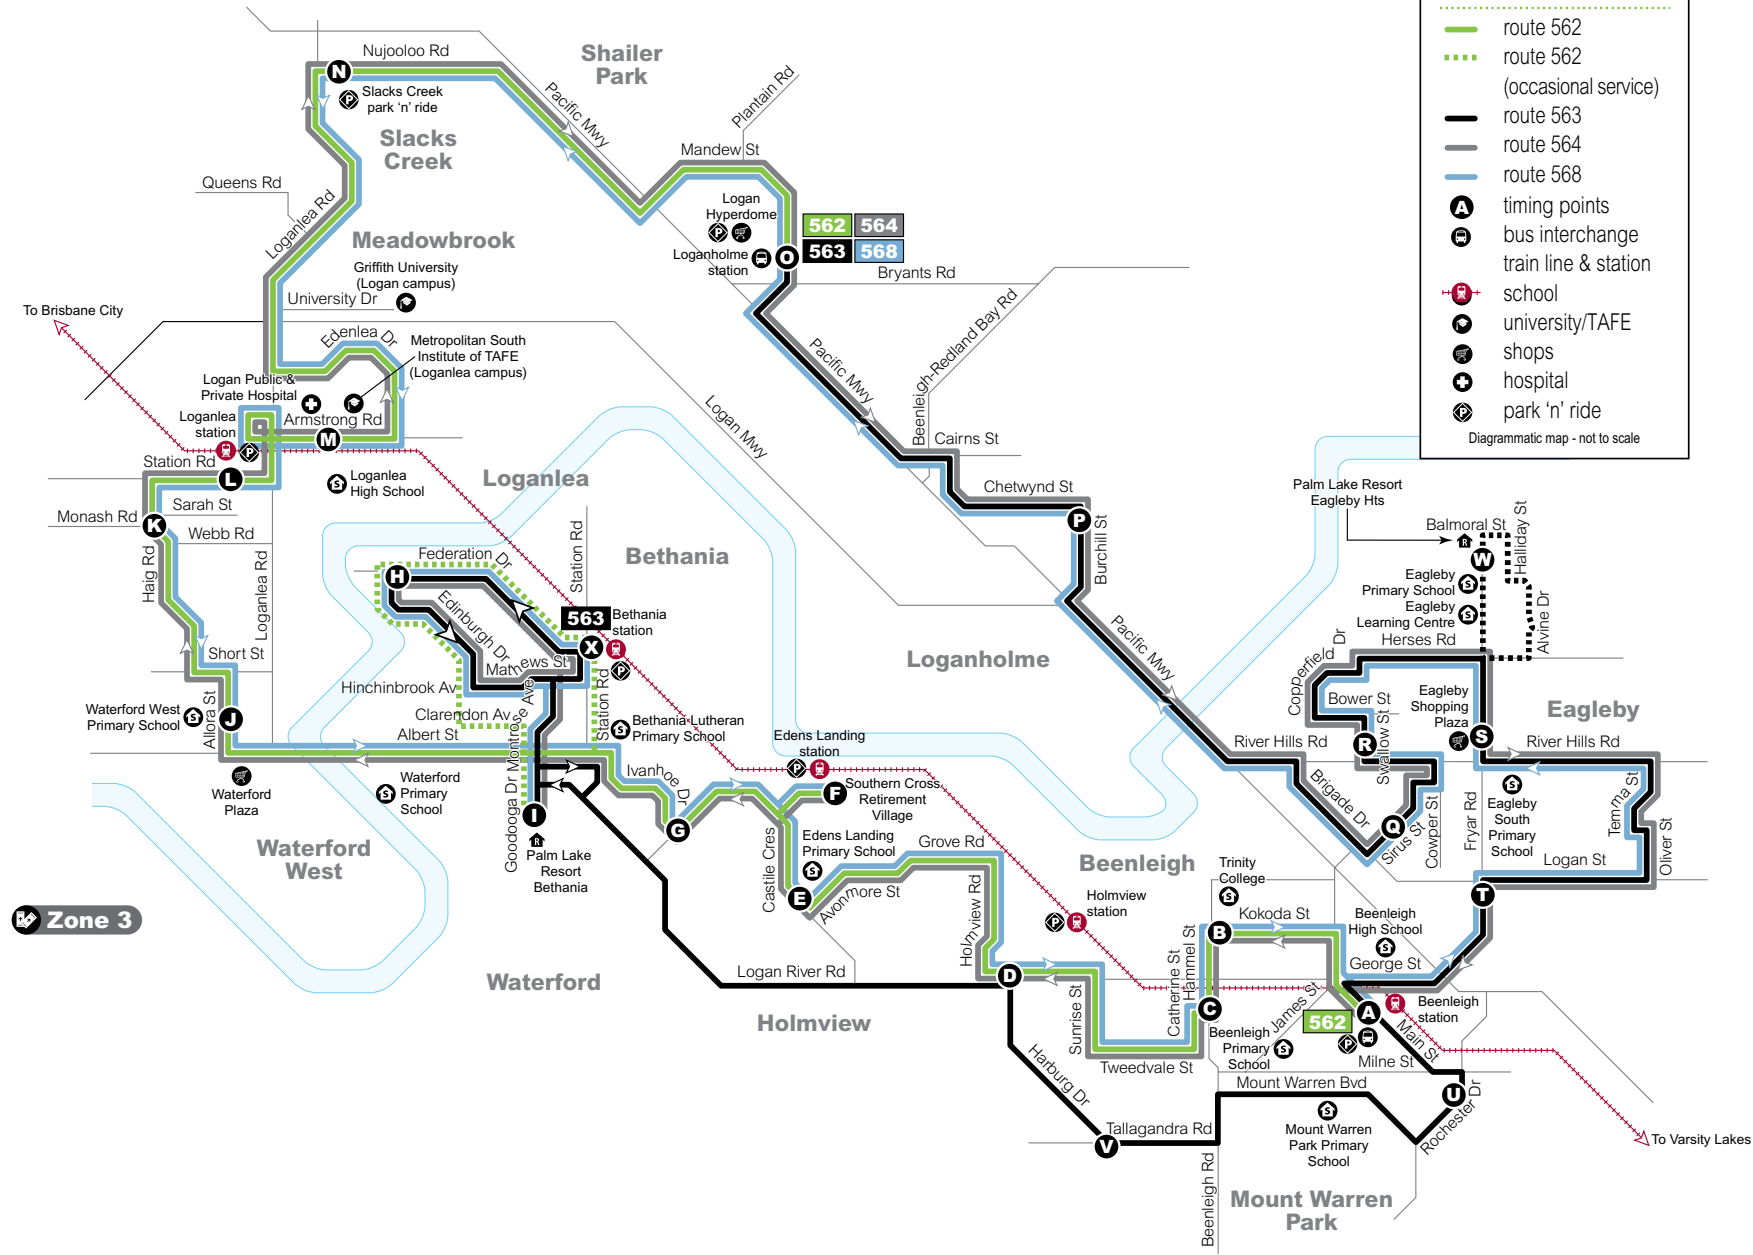

Diagrammatic map - not to scale

Route 562

Servicing

- Loganholme station
- Shailer Park
- Slacks Creek
- Meadowbrook
- Loganlea
- Waterford West
- Edens Landing
- Holmview
- Beenleigh

Route 563

Servicing

- Loganholme station
- Loganholme
- Eagleby
- Beenleigh
- Mount Warren Park
- Holmview
- Waterford

Route 564

Servicing

- Loganholme station
- Loganholme
- Eagleby
- Beenleigh
- Mount Warren Park
- Holmview
- Edens Landing
- Bethania
- Waterford West
- Loganlea
- Meadowbrook
- Slacks Creek
- Shailer Park

Route 568

Servicing

- Loganholme station
- Loganholme
- Shailer Park
- Slacks Creek
- Meadowbrook
- Loganlea
- Waterford West
- Bethania
- Edens Landing
- Holmview
- Mount Warren Park
- Beenleigh
- Eagleby

Zone 3

To Varsity Lakes

To Brisbane City

Beenleigh to Loganholme station

servicing Holmview, Edens Landing, Waterford West, Loganlea, Meadowbrook, Slacks Creek, Shailer Park and Loganholme station

Monday to Friday