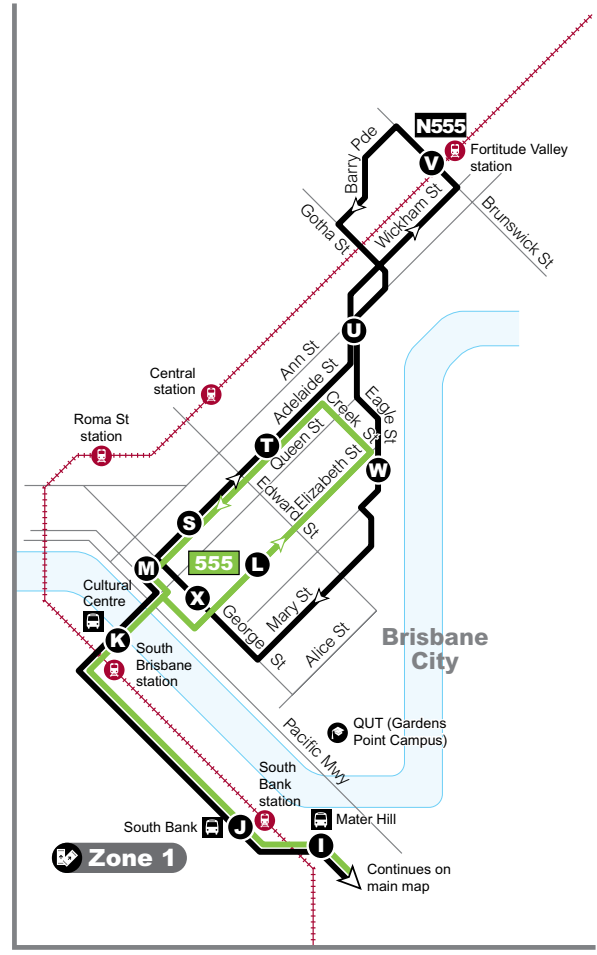

See inside panel for N555 route description.

TLLCBSTT001

Due to unforeseen circumstances, details on this timetable may change.

Download the MyTransLink app for the most relevant bus, train, ferry and tram information in the palm of your hand.

TRANSLink
Visit translink.com.au or call 13 12 30

© The State of Queensland (Department of Transport and Main Roads) 2021
Printed January 2021

Key

- route 555
- route 555 evenings
- route N555
- zone boundary
- timing points
- busway station
- bus interchange
- train line & station
- school
- university/TAFE
- shops
- park 'n' ride

Diagrammatic map - not to scale

Zone 2

Zone 3

Route 555

Servicing

- Brisbane City
- Cultural Centre
- Southbank
- Mater Hill
- Buranda
- Greenslopes
- Holland Park West
- Griffith University
- Upper Mount Gravatt
- Eight Mile Plains
- Springwood
- Loganholme station

Sunday & public holidays* (cont...)

map ref	Route number	555	555	555	555	555	555	555	555	
		pm	pm	pm	pm	pm	pm	pm	pm	
L	City, Elizabeth St stop 82	6:10	6:25	6:40	6:55	7:10	7:40	8:10	8:40	9:10
M	City, Adelaide St stop 48	6:14	6:29	6:44	6:59	7:14	7:44	8:14	8:44	9:14
K	Cultural Centre station (P2)	6:17	6:32	6:47	7:02	7:17	7:47	8:17	8:47	9:17
J	South Bank busway station (P2)	6:19	6:34	6:49	7:04	7:19	7:49	8:19	8:49	9:19
I	Mater Hill station (P2)	6:21	6:36	6:51	7:06	7:21	7:51	8:21	8:51	9:21
H	Buranda busway station (P2)	6:24	6:39	6:54	7:09	7:24	7:54	8:24	8:54	9:24
G	Greenslopes station (P2)	6:25	6:40	6:55	7:10	7:25	7:55	8:25	8:55	9:25
F	Holland Park West station (P2)	6:28	6:43	6:58	7:13	7:28	7:58	8:28	8:58	9:28
E	Griffith University station (P2)	6:30	6:45	7:00	7:15	7:30	8:00	8:30	9:00	9:30
D	Upper Mount Gravatt station (P2)	6:34	6:49	7:04	7:19	7:34	8:04	8:34	9:04	9:34
C	Eight Mile Plains station (P2)	6:36	6:51	7:06	7:21	7:36	8:06	8:36	9:06	9:36
B	Springwood station (P2)	6:42	6:57	7:12	7:27	7:42	8:12	8:42	9:12	9:42
A	Loganholme station	6:52	7:07	7:22	7:37	7:52	C8:32	8:52	C9:32	9:52