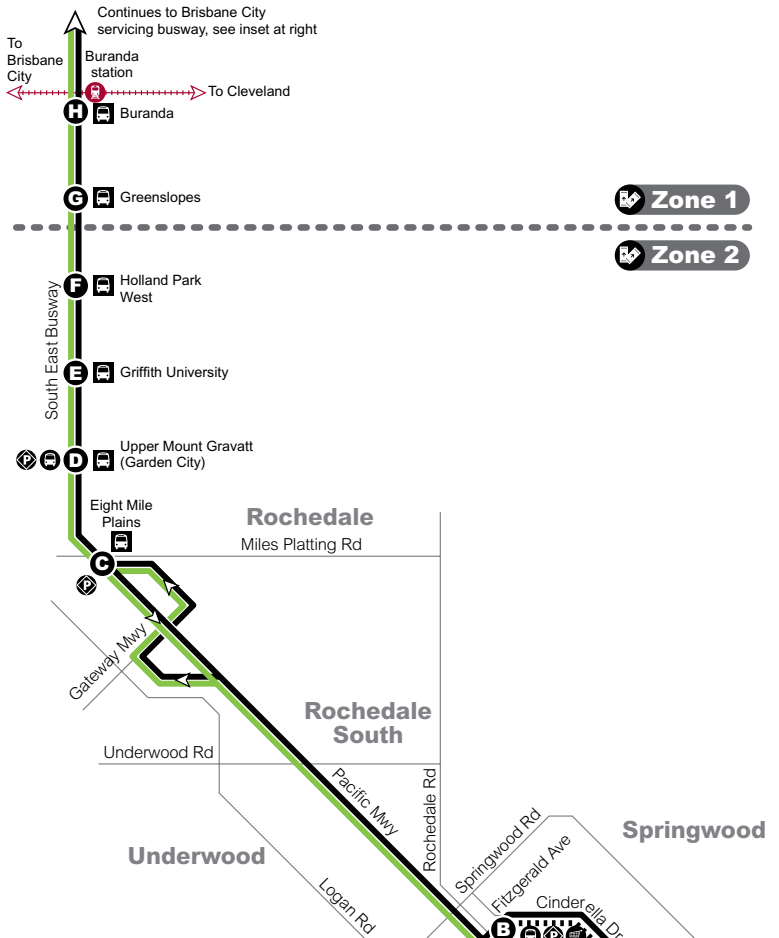

Also available for train, ferry and tram.

Timetable information

How to read this timetable

- Use the route map to find the two timing points your stop is located between.
- Find these points on the timetable. Your bus is scheduled to arrive between the times shown for these points. For example, if your bus stop is between timing points **A** and **B** on the map, then the bus is scheduled to arrive between the times listed for **A** and **B**.

Note. Route N555 is a NightLink service

555, N555

555 Loganholme station to Brisbane City

N555 Fortitude Valley to Loganholme station (NightLink)

Effective from 25 January 2021

Route descriptions

555 Loganholme station to Brisbane City servicing Loganholme station, Springwood, Eight Mile Plains, Upper Mount Gravatt, Griffith University, Holland Park West, Greenslopes, Buranda, Mater Hill, Southbank, Cultural Centre and Brisbane City. Operates 7 days.

See inside panel for N555 route description.

TLLCBSTT001

Due to unforeseen circumstances, details on this timetable may change.

Download the MyTransLink app for the most relevant bus, train, ferry and tram information in the palm of your hand.

TRANSLink
Visit translink.com.au or call 13 12 30

© The State of Queensland (Department of Transport and Main Roads) 2021
Printed January 2021

Key

- route 555
- route 555 evenings
- route N555
- zone boundary
- timing points
- busway station
- bus interchange
- train line & station
- school
- university/TAFE
- shops
- park 'n' ride