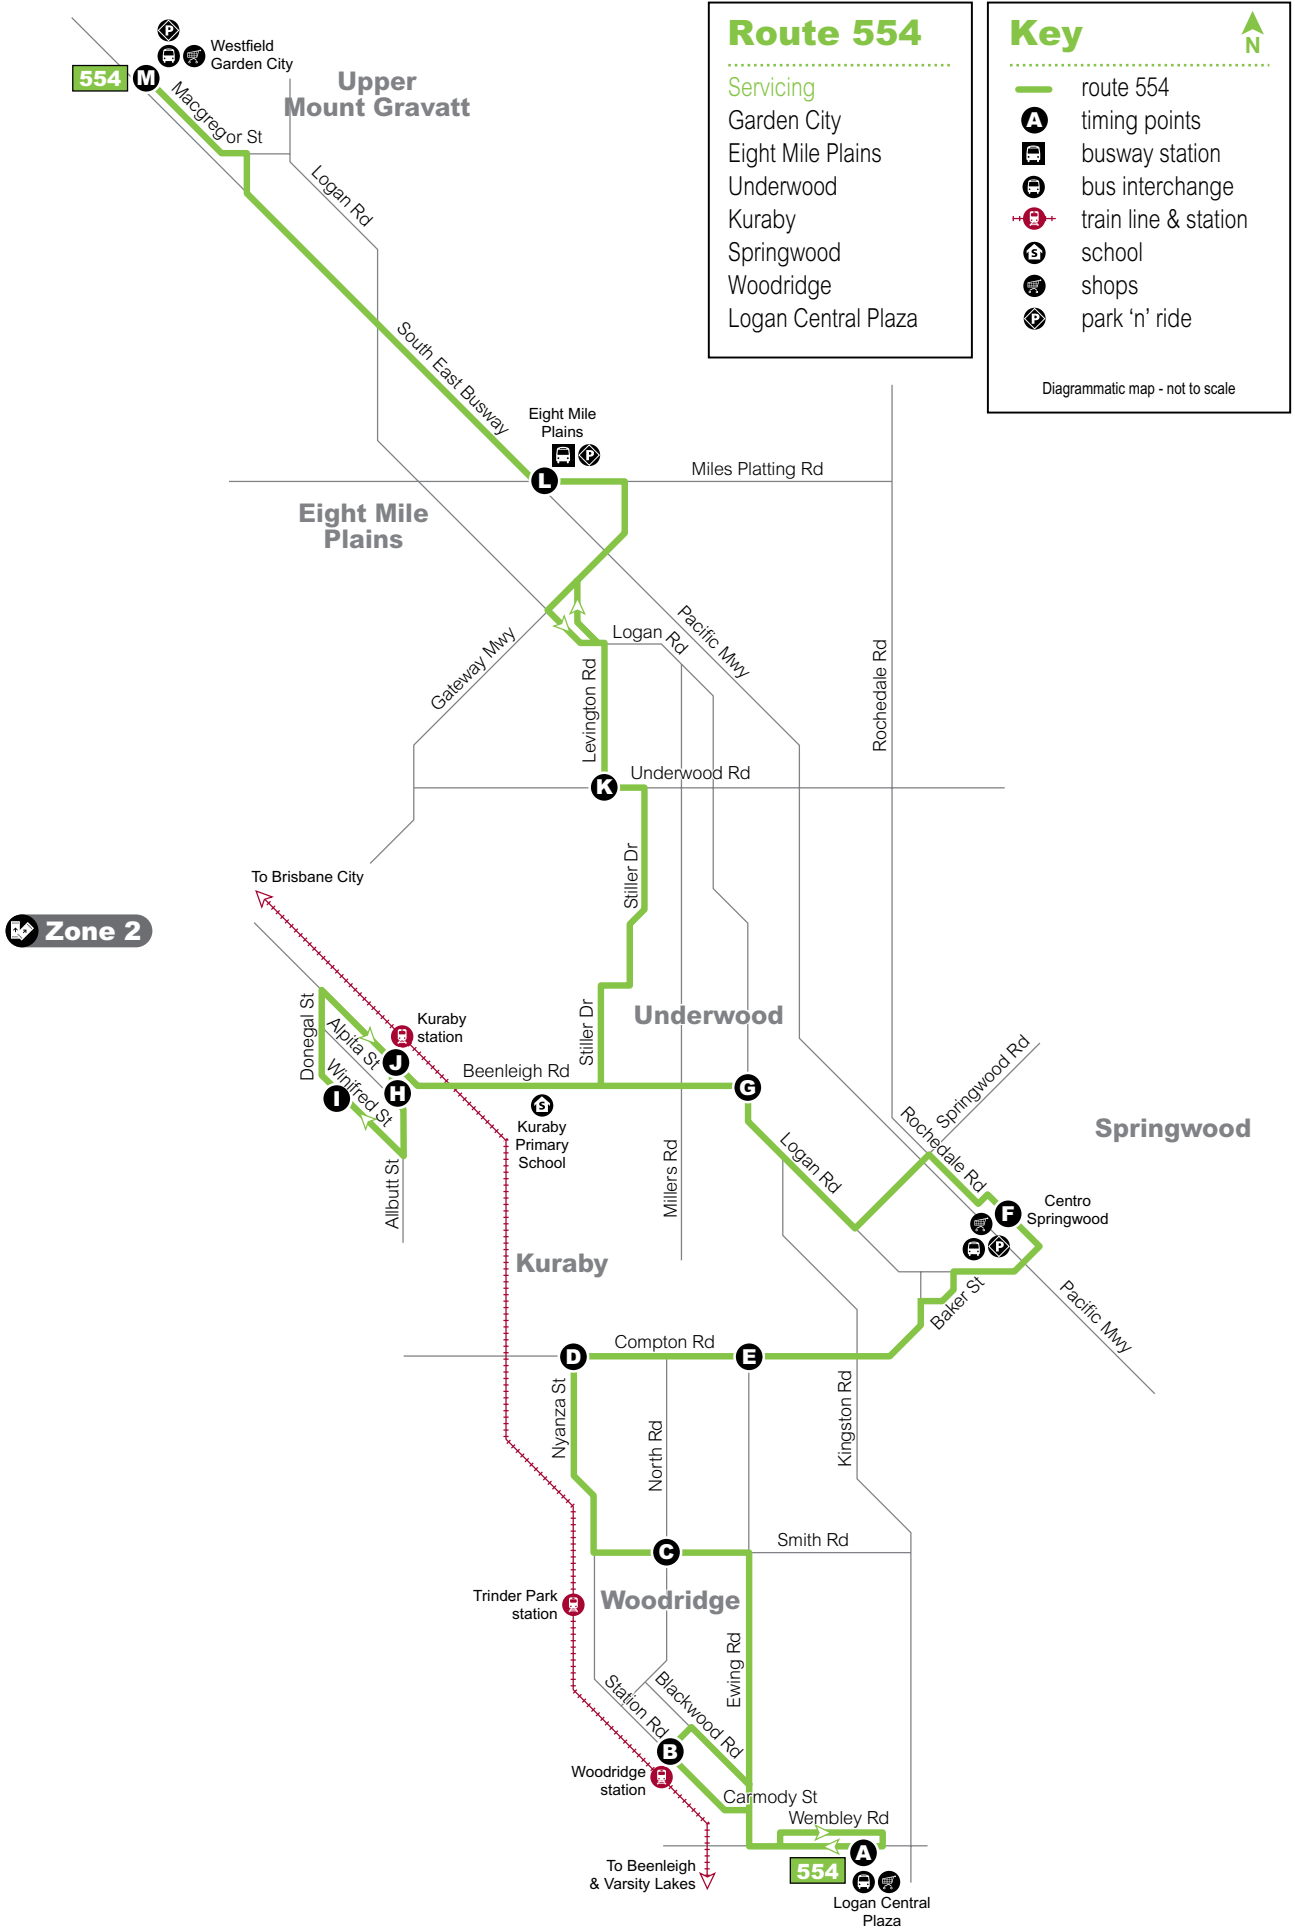

Your **Southern Region** bus operator

 **554**

Logan Central to Garden City

Effective from **25 January 2021**

Route description

554 Logan Central to Garden City servicing Logan Central Plaza, Woodridge, Springwood, Kuraby, Underwood, Eight Mile Plains and Garden City. Operates 7 days.

Track your bus in real-time with our MyTransLink app.

Also available for train, ferry and tram.

**Route 554**

Logan Central to Garden City

servicing Logan Central Plaza, Woodridge, Springfield, Kuraby, Underwood, Eight Mile Plains and Garden City