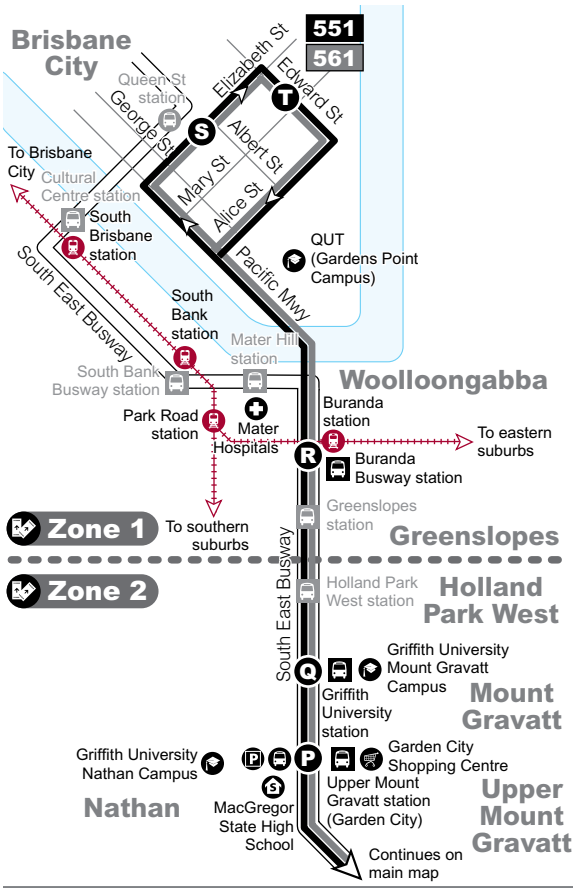

© The State of Queensland (Department of Transport and Main Roads) 2021  
Printed January 2021

Routes

**550, 551, 561**

# Route map

### Key

- route 550
- route 551
- route 561
- zone boundary
- timing points
- busway station
- bus interchange
- train line & station
- school
- university/TAFE
- hospital
- shops
- park 'n' ride

Diagrammatic map - not to scale

## Route 550

- Servicing
- Browns Plains
  - Marsden
  - Waterford West
  - Loganlea
  - Kingston
  - Logan Central
  - Woodridge
  - Slacks Creek
  - Springwood