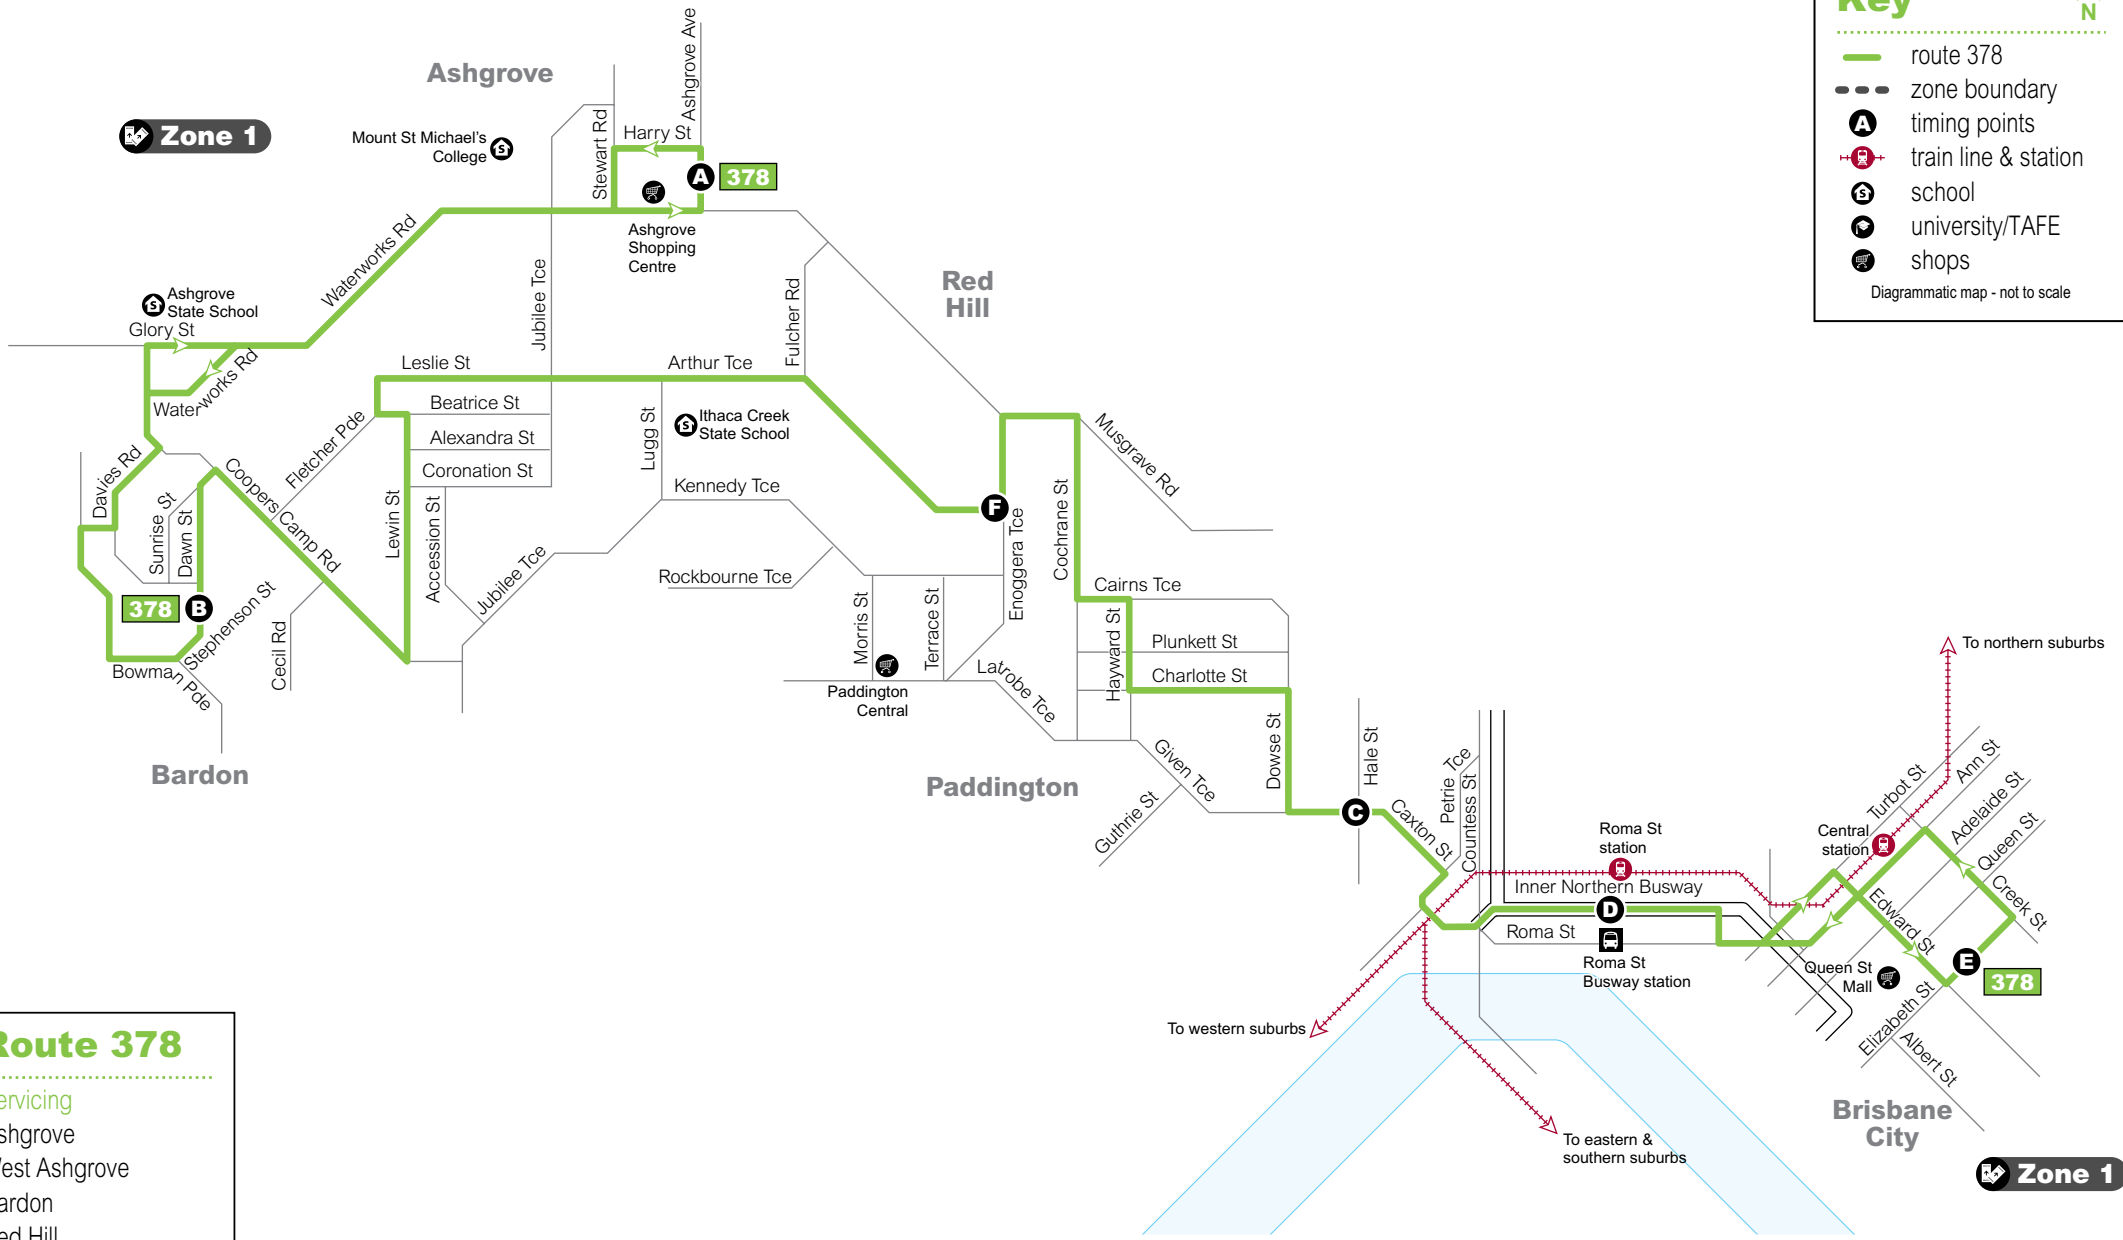

Explanations

- Bus does not travel via this location.
- A** During school terms, service travels via usual 378 route but diverts via Ashgrove State School (Glory St).

Ticketing information

| Ticket type | Where to buy tickets | | | |
|---|--|---------------------------|-----------------------------------|-------------------------|
| | Selected go card agents and on the Translink website | Translink bus operators ^ | Queensland Rail selected stations | Translink fare machines |
| Translink go card A smart card that stores value for travel on Translink services. | ✓ | * | ✓ | ~ |
| Translink single# One-way ticket to reach your destination (not return). Final transfers must be made within two hours of ticket issue. | | ✓ | ✓ | ✓ |

Ashgrove (Arthur Tce) to City

Effective from 30 November 2020

Route description

378 Ashgrove (Arthur Tce) to City

servicing Ashgrove, West Ashgrove, Bardon, Red Hill, Paddington and City. Operates Monday to Friday only.

Dedicated to a better Brisbane

Queensland Government

Key

- route 378
- - - zone boundary
- A timing points
- Ⓜ train line & station
- S school
- U university/TAFE
- 🏪 shops

Diagrammatic map - not to scale

Route 378

Servicing

- Ashgrove
- West Ashgrove
- Bardon
- Red Hill
- Paddington
- City