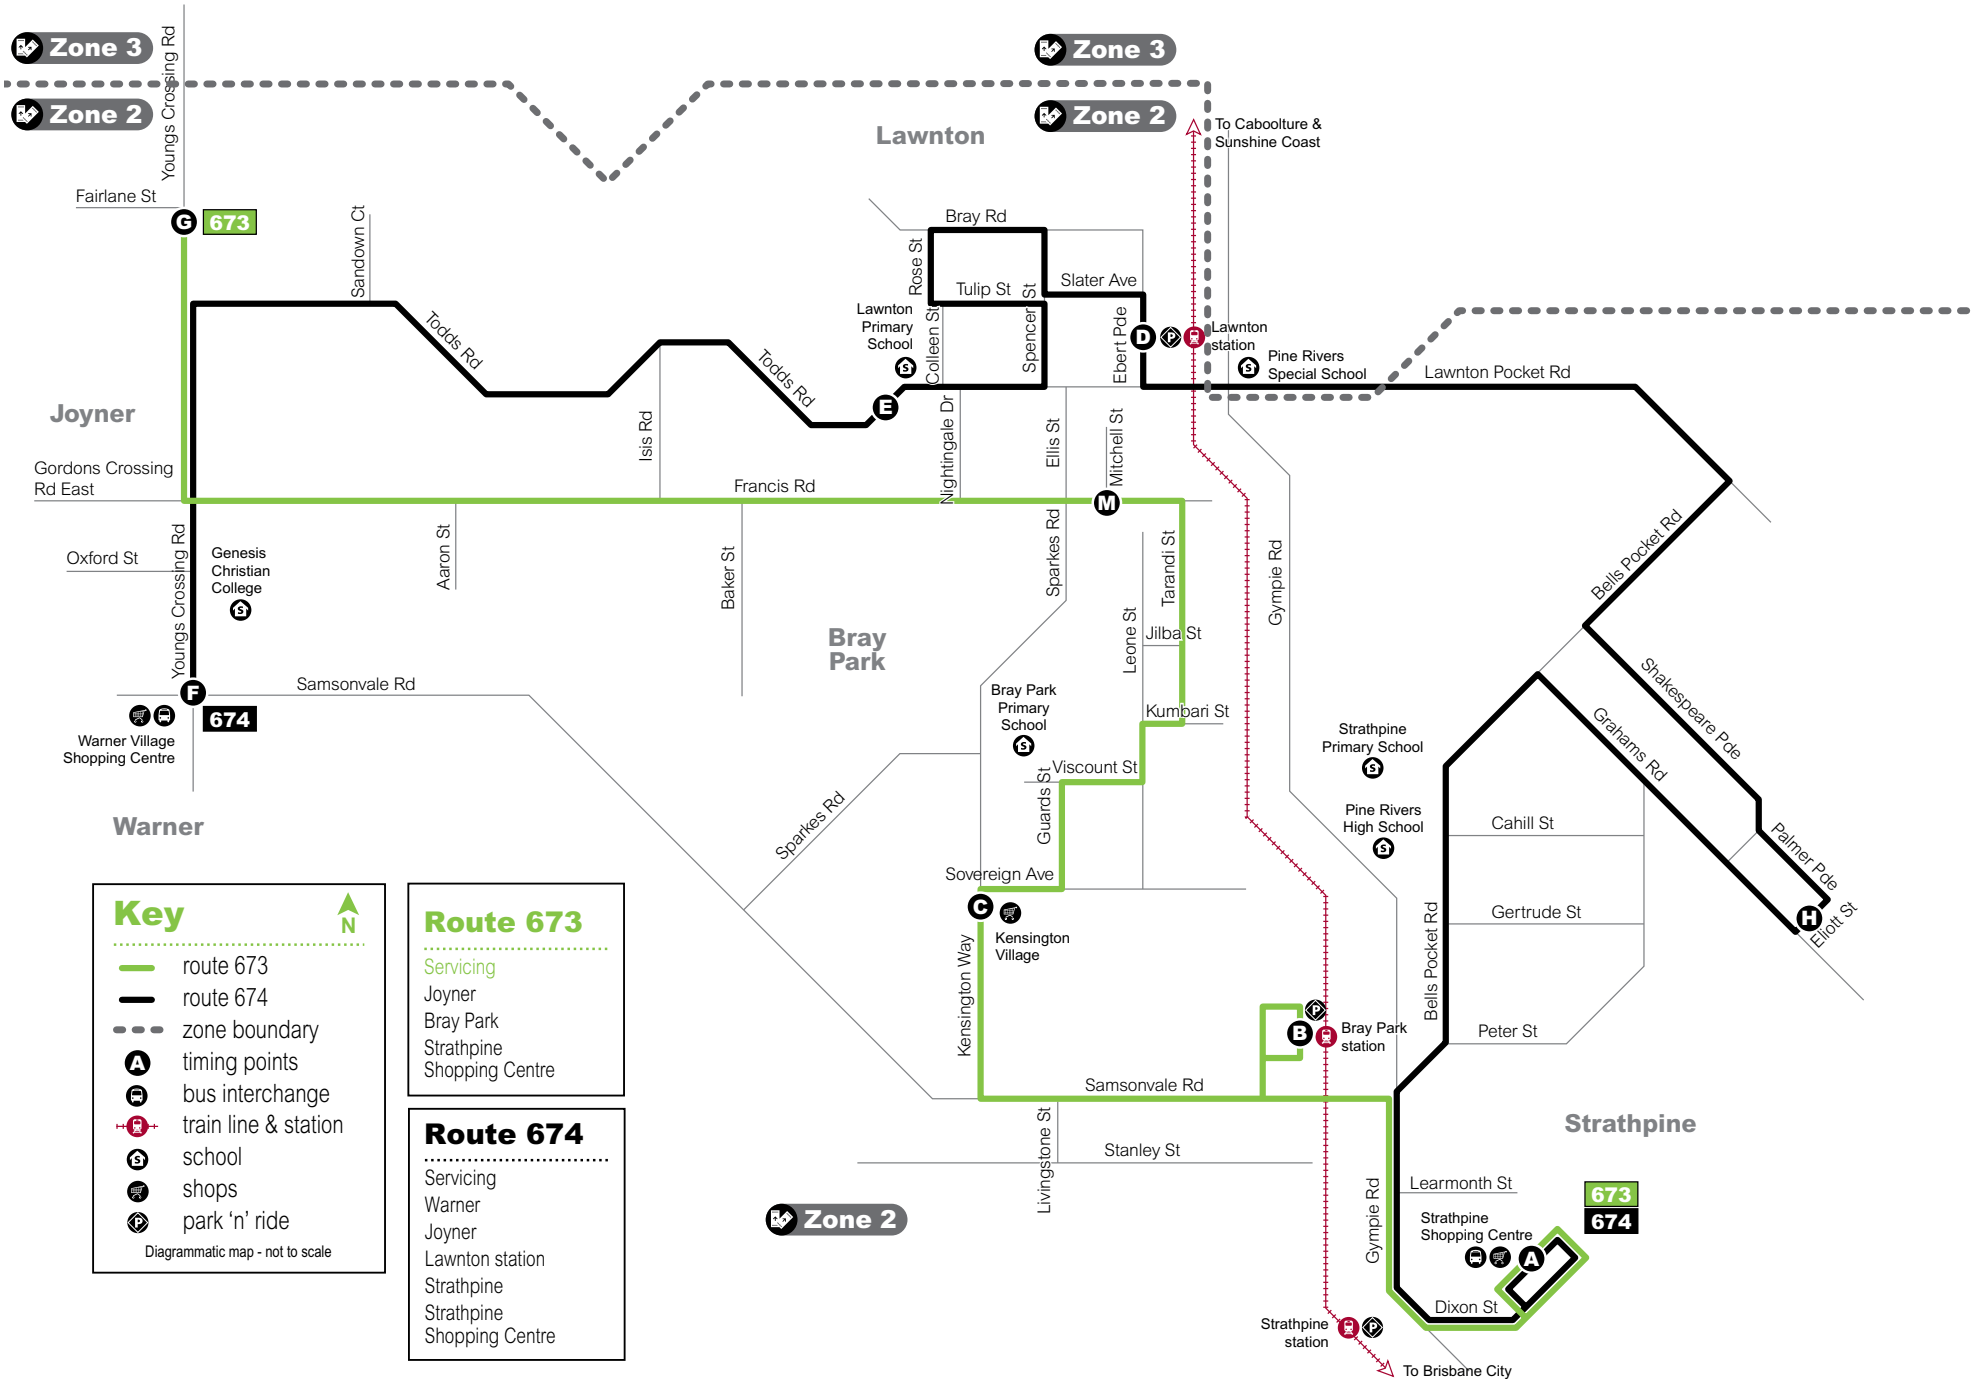

Effective from **September 2020**

Route descriptions

673 Joyner to Strathpine Shopping Centre servicing Bray Park, Kensington Village Shopping Centre, Bray Park station and Strathpine. Operates 7 days.

674 Warner to Strathpine Shopping Centre servicing Lawnton, Lawnton station and Strathpine. Operates 7 days.

 **TRANSLink**

Queensland Government

Key

- route 673
- route 674
- zone boundary
- timing points
- bus interchange
- train line & station
- school
- shops
- park 'n' ride

Diagrammatic map - not to scale

Route 673

Servicing

- Joyner
- Bray Park
- Strathpine
- Shopping Centre

Route 674

Servicing

- Warner
- Joyner
- Lawnton station
- Strathpine
- Strathpine Shopping Centre

Joyner to Strathpine Shopping Centre

servicing Bray Park, Kensington Village Shopping Centre, Bray Park station and Strathpine

Monday to Friday

map ref	Route number	673	673	673	673	673	673	673	673	673	673	673	673	
		am	am	am	am	am	am	pm	pm	pm	pm	pm	pm	
G	Youngs Crossing Rd near Fairlane St	6.22	7.16	8.16	9.18	10.18	11.18	12.18	1.18	2.18	3.18	4.18	5.18	6.18
M	Francis Rd near Mitchell St	6.27	7.21	8.21	9.23	10.23	11.23	12.23	1.23	2.23	3.23	4.23	5.23	6.23
C	Kensington Village Shopping Centre	6.32	7.26	8.26	9.28	10.28	11.28	12.28	1.28	2.28	3.28	4.28	5.28	6.28
B	Bray Park station	6.36	7.30	8.31	9.32	10.32	11.32	12.32	1.32	2.32	3.33	4.33	5.32	6.32
For real-time connecting train services, please download the My TransLink app, visit translink.com.au or call 13 12 30.														
B	Bray Park station	6.37	7.31	8.33	9.32	10.32	11.32	12.32	1.32	2.32	3.34	4.34	5.32	6.32
A	Strathpine Shopping Centre	6.42	7.36	8.39	9.37	10.37	11.37	12.37	1.37	2.37	3.40	4.40	5.37	6.37