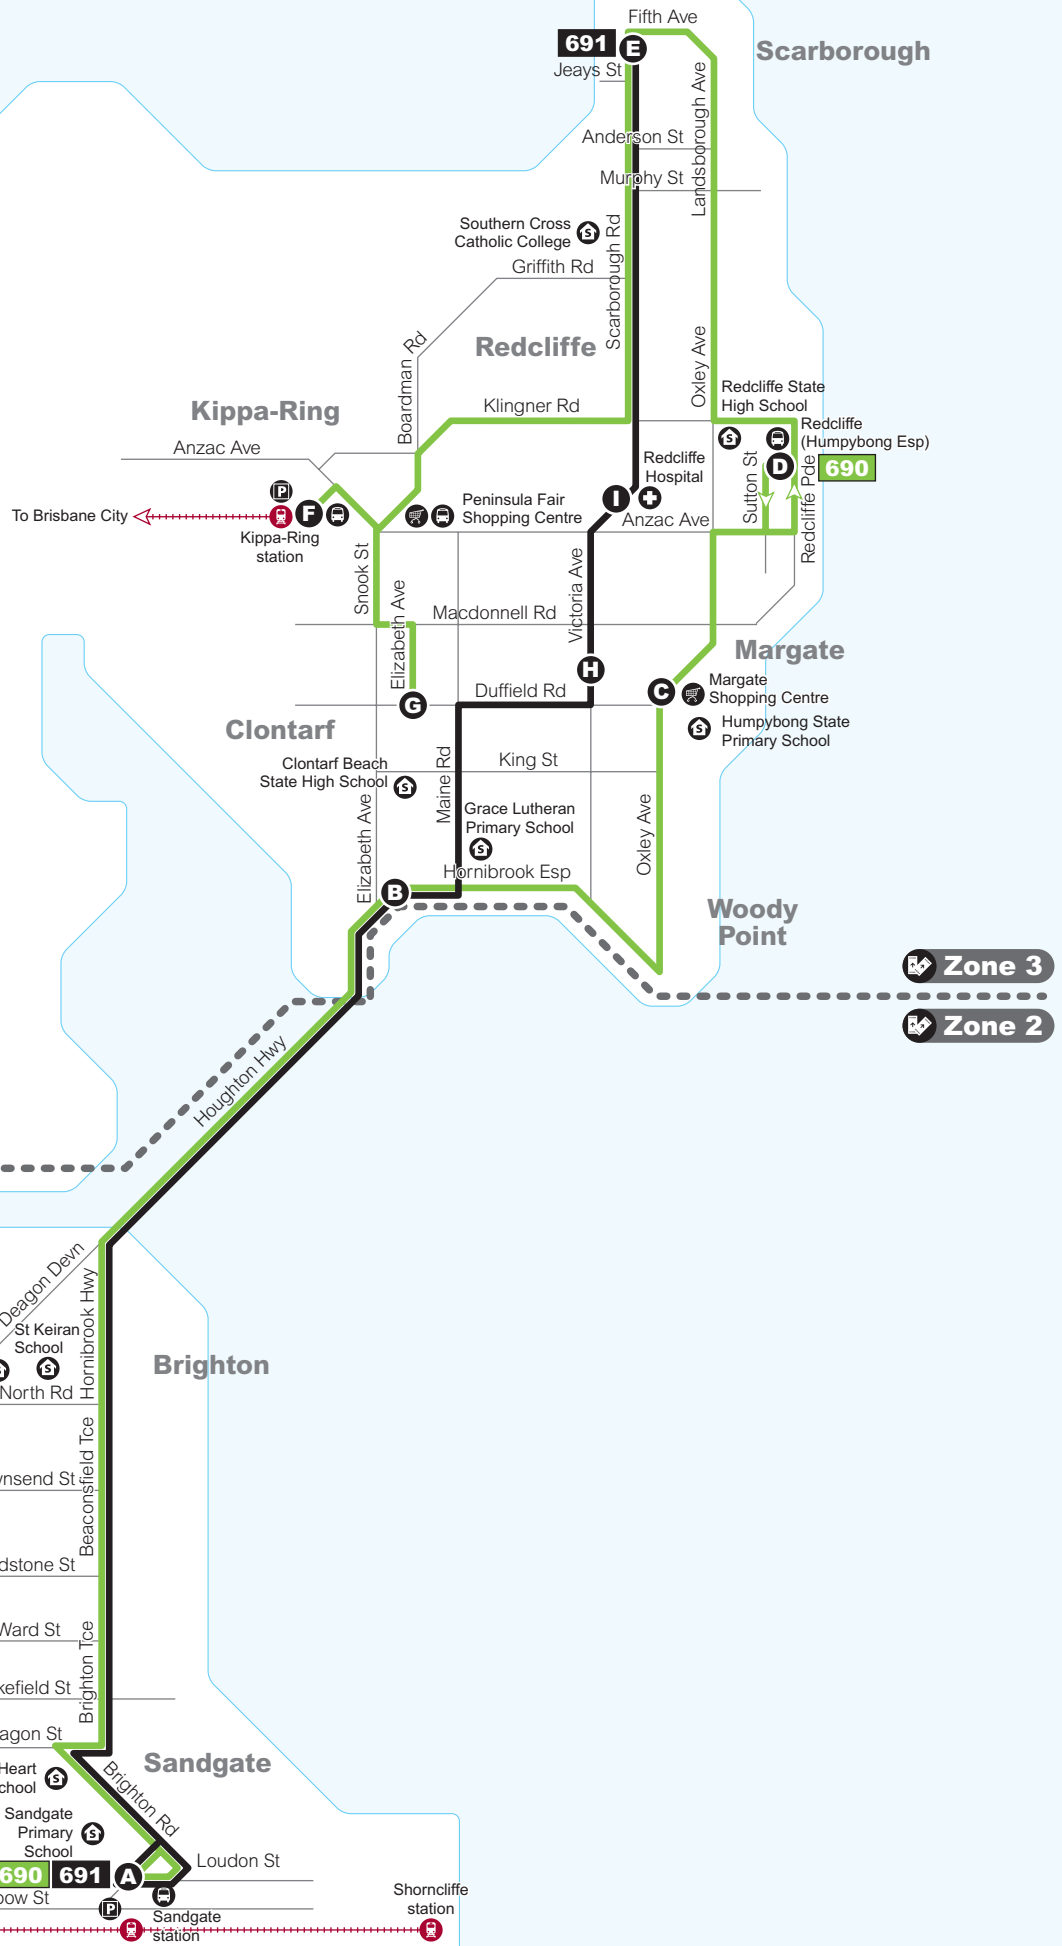

Routes

690, 691

Route map

Key

- route 690
- route 691
- - - zone boundary
- A** timing points
- bus interchange
- train line & station
- school
- hospital
- shops
- park 'n' ride

Diagrammatic map - not to scale

Route 690

Servicing

- Sandgate station
- Brighton
- Clontarf
- Margate
- Redcliffe
- Scarborough
- Kippa-Ring station
- Clontarf

Route 691

Servicing

- Sandgate station
- Brighton
- Clontarf
- Redcliffe
- Scarborough

Monday to Friday (cont...)

map ref	Route number	690	690	690	690	690	690	690	690	690	690	690	690	
		pm	pm	pm	pm	pm	pm	pm	pm	pm	pm	pm	pm	
A	Sandgate station (stop 2)	4.40	5.10	5.40	5.55	6.10	6.25	6.40	7.15	7.55	8.28	9.28	10.29	11.28
B	Clontarf Beach East	4.54	5.24	5.54	6.09	6.24	6.39	6.54	7.29	8.09	8.41	9.41	10.41	11.40
C	Margate Shopping Centre	5.03	5.33	6.03	6.18	6.32	6.47	7.02	7.37	8.16	8.48	9.48	10.47	11.46
D	Redcliffe, Humpybong Esp	5.13	5.43	6.13	6.28	6.43	7.00	7.14	7.45	8.23	8.55	9.55	10.54	11.53
E	Scarborough, Scarborough Rd	5.21	5.51	6.21	6.36	6.50	7.07	7.21	7.52	8.30	9.01	10.01	11.00	11.59
F	Kippa-Ring station	5.33	6.03	6.33	6.48	7.02	7.19	7.33	8.02	8.40	9.11	10.11	11.09	12.08
G	Clontarf, Duffield Rd	5.41	6.11	6.41	6.56	7.10	7.27	7.41	8.08	8.46	9.17	10.17	11.15	12.14