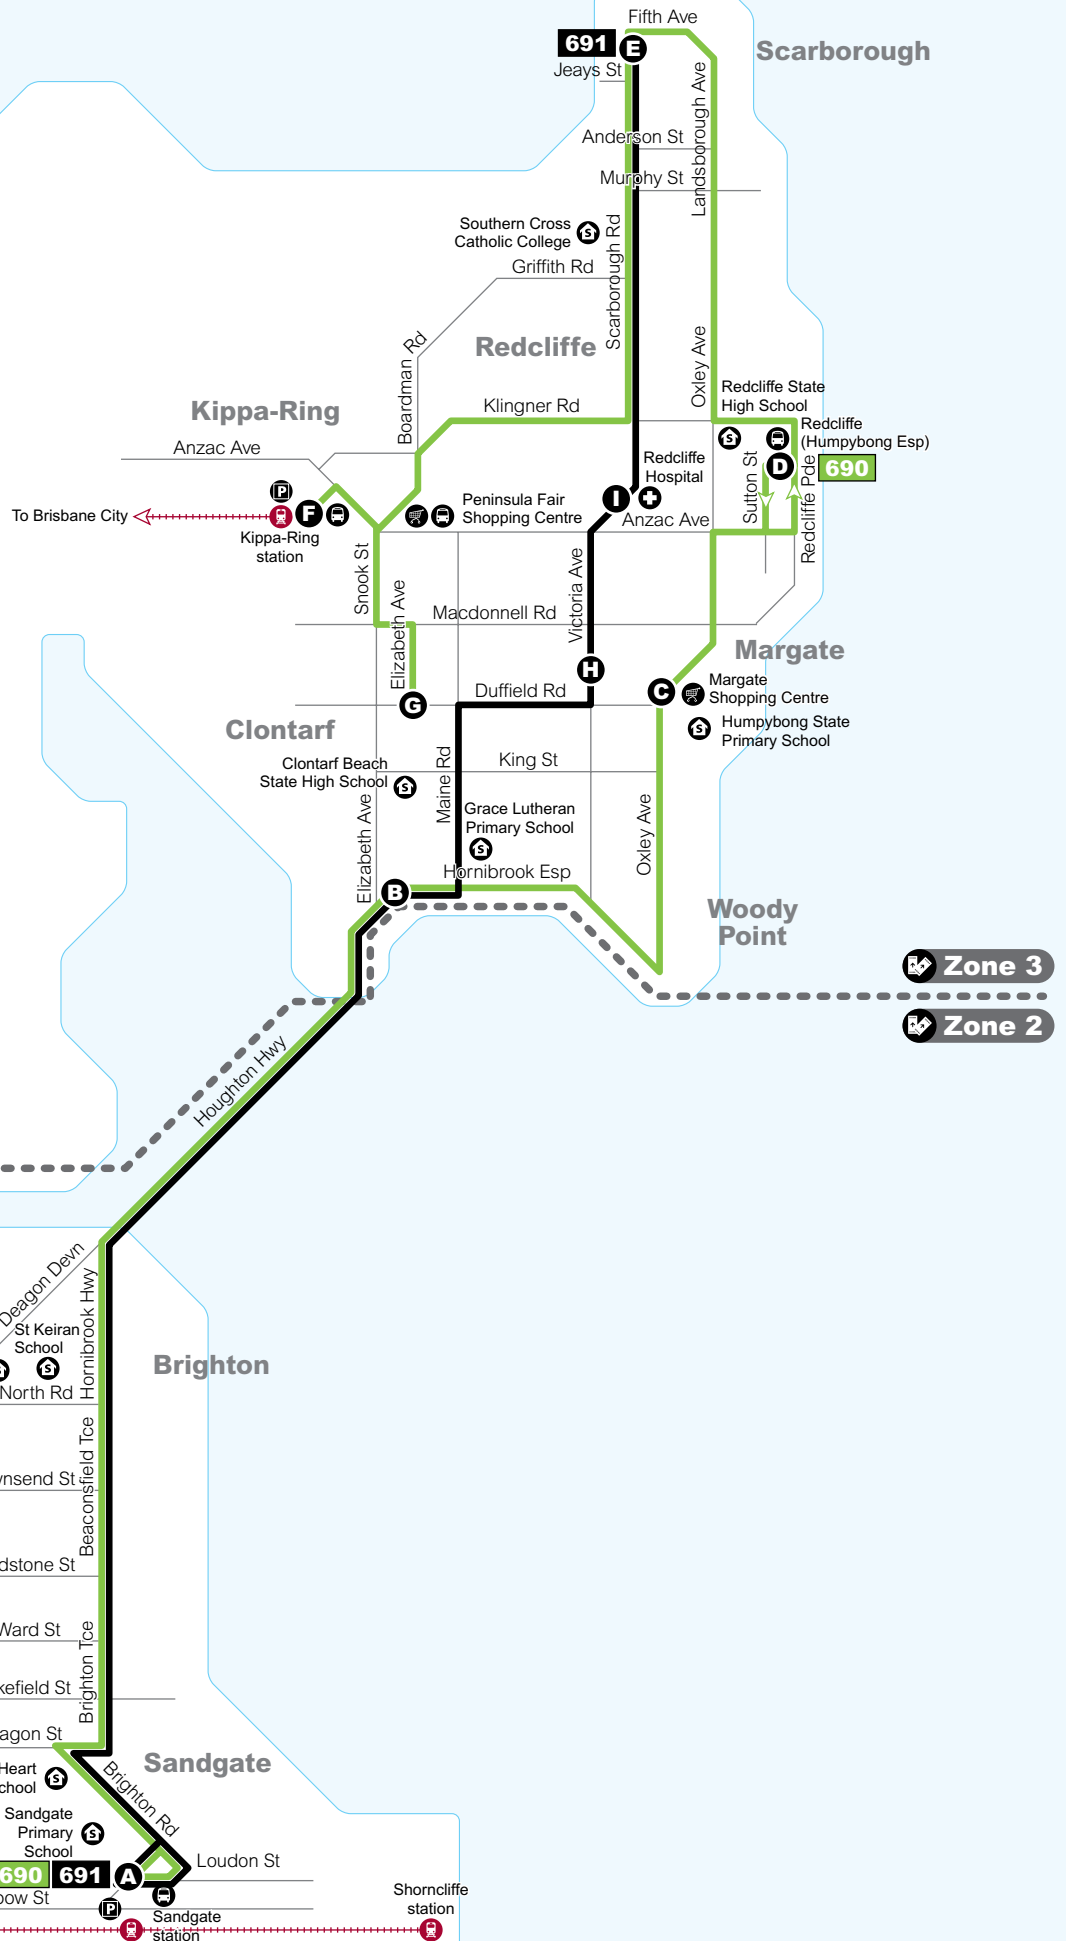

Key

- route 690
- route 691
- - - zone boundary
- **A** timing points
- bus interchange
- train line & station
- school
- hospital
- shops
- park 'n' ride

Diagrammatic map - not to scale

Route 690

Servicing

- Sandgate station
- Brighton
- Clontarf
- Margate
- Redcliffe
- Scarborough
- Kippa-Ring station
- Clontarf

Route 691

Servicing

- Sandgate station
- Brighton
- Clontarf
- Redcliffe
- Scarborough