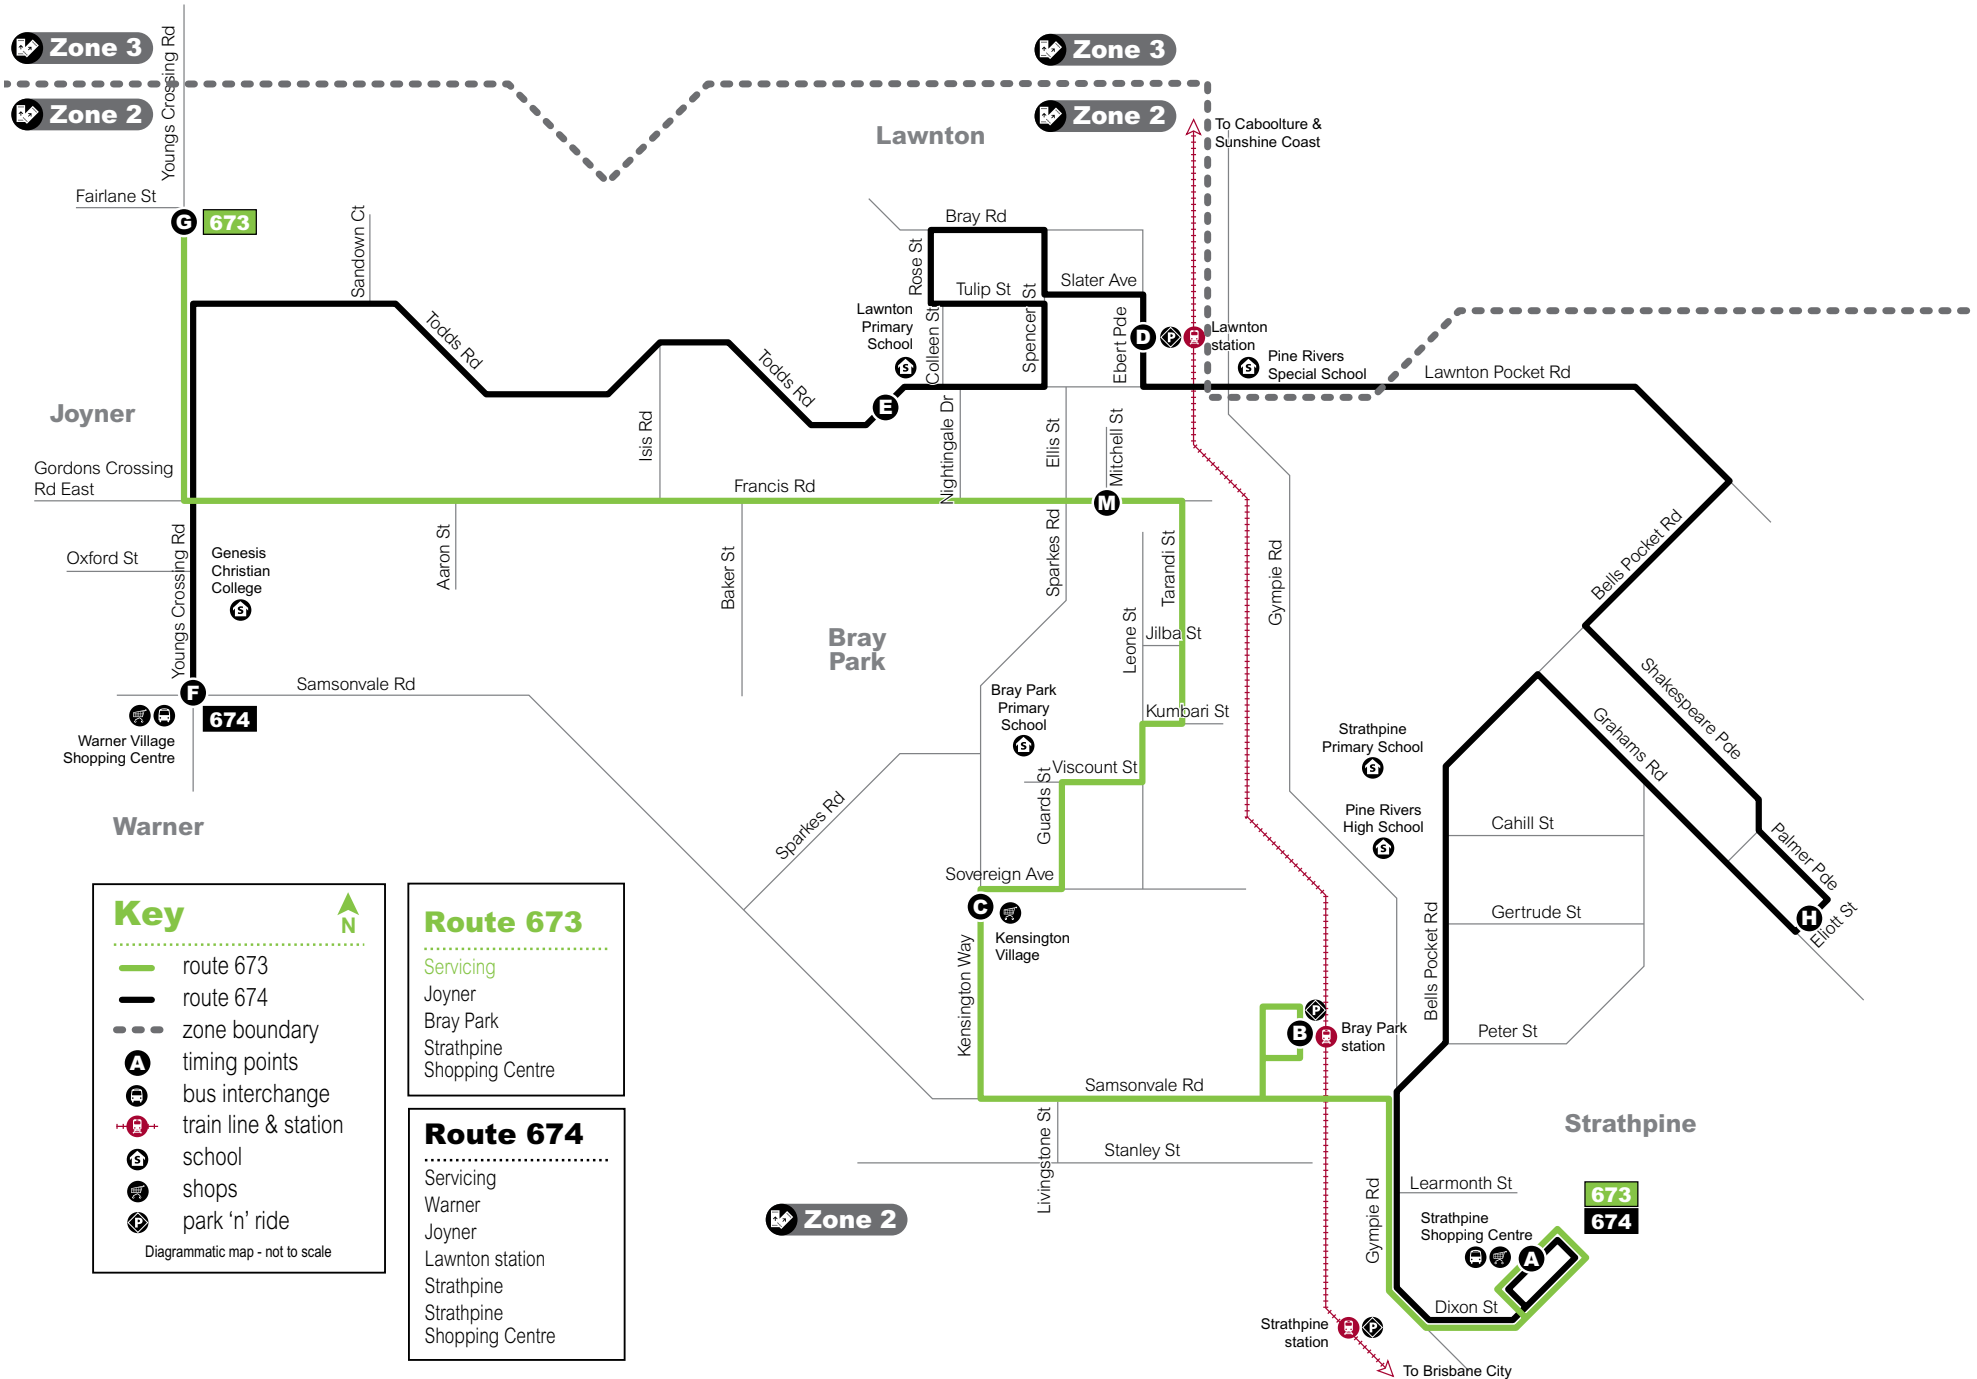

673 Joyner to Strathpine Shopping Centre servicing Bray Park, Kensington Village Shopping Centre, Bray Park station and Strathpine. Operates 7 days.

674 Warner to Strathpine Shopping Centre servicing Lawnton, Lawnton station and Strathpine. Operates 7 days.

© The State of Queensland (Department of Transport and Main Roads) 2022
Updated March 2022

 **translink**

Routes 673, 674

Route map

Key

- route 673
- route 674
- zone boundary
- timing points
- bus interchange
- train line & station
- school
- shops
- park 'n' ride

Diagrammatic map - not to scale

Route 673

Servicing

- Joyner
- Bray Park
- Strathpine
- Shopping Centre

Route 674

Servicing

- Warner
- Joyner
- Lawnton station
- Strathpine
- Strathpine Shopping Centre

Joyner to Strathpine Shopping Centre

Saturday

map ref	Route number	673	673	673	673	673	673	673	673	673	
		am	am	am	am	pm	pm	pm	pm	pm	
G	Youngs Crossing Rd near Fairlane St	8.18	9.18	10.18	11.18	12.18	1.18	2.18	3.18	4.18	5.18
M	Francis Rd near Mitchell St	8.23	9.23	10.23	11.23	12.23	1.23	2.23	3.23	4.23	5.23
C	Kensington Village Shopping Centre	8.28	9.28	10.28	11.28	12.28	1.28	2.28	3.28	4.28	5.28
B	Bray Park station	8.32	9.32	10.32	11.32	12.32	1.32	2.32	3.32	4.32	5.32
For real-time connecting train services, please download the My TransLink app, visit translink.com.au or call 13 12 30.											
B	Bray Park station	8.33	9.33	10.33	11.33	12.33	1.33	2.33	3.33	4.33	5.33
A	Strathpine Shopping Centre	8.38	9.38	10.38	11.38	12.38	1.38	2.38	3.38	4.38	5.38