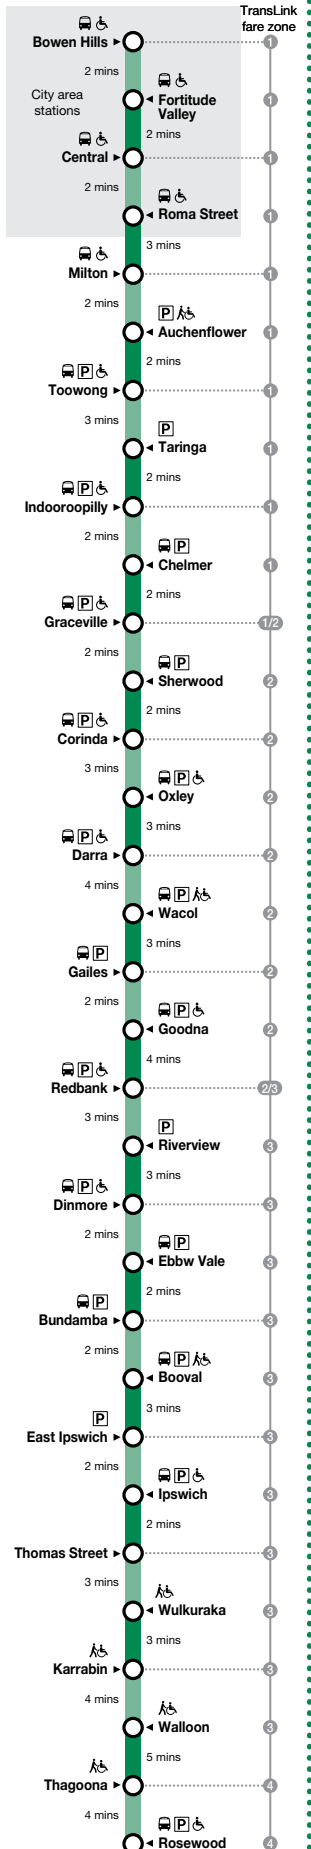

South East Queensland train network map

City to Rosewood line information

Note: Travel times may vary for inbound services.

Network map key

- Ferry Grove and Beenleigh lines
- Shorncliffe and Cleveland lines
- Airport and Gold Coast lines
- Caboolture/Sunshine Coast and Ipswich/Rosewood lines
- Redcliffe Peninsula and Springfield lines
- Doomben line
- Special event service only
- Route 649: Nambour-Caboolture railbus

- Transfer to other train services
- TransLink fare zones
- Transfer to busway services
- Special fares apply
- Independent access
- Assisted access

This map only shows connecting railbus services at train stations. These railbus services replace train services. Many more bus services are scheduled to connect with train services at most train stations.

Express services do not stop at all stations depicted on this map. Please refer to separate line timetables for details.

Most train stations have free park'n'ride facilities.

For details visit translink.com.au or call 13 12 30 anytime.

Services to and from the airport stations are operated by Airtrain Citylink Limited ABN 98 066 543 315 pursuant to a contract for services with Queensland Rail.

† Services to and from Gympie North do not stop at Eagle Junction.

Schematic map – not to scale.

Line information key

- This station has a connecting bus service
- Parking available
- Independent access
- Assisted access