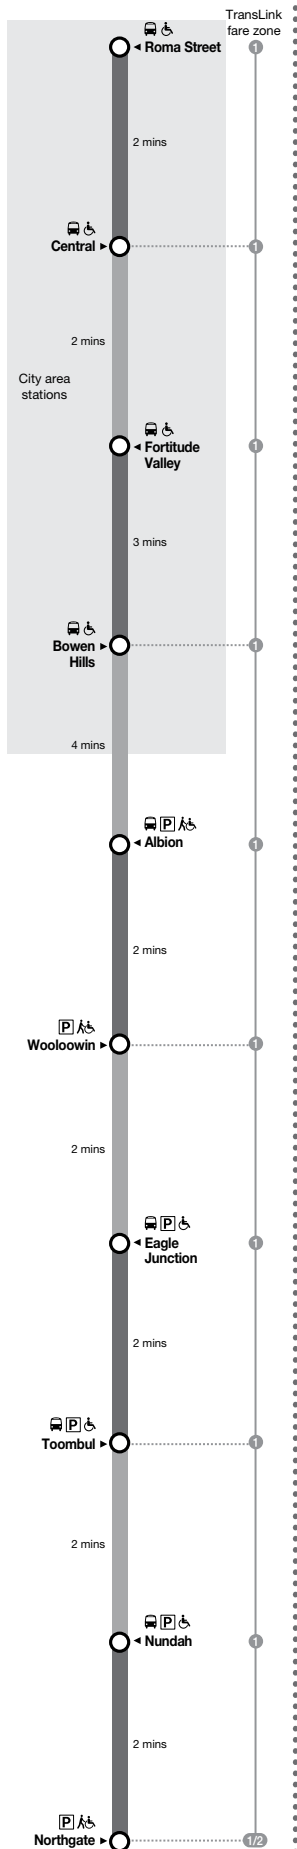

South East Queensland train network map

Inner north stations line information

Network map key

- Ferry Grove and Beenleigh lines
- Shorncliffe and Cleveland lines
- Airport and Gold Coast lines
- Caboolture/Sunshine Coast and Ipswich/Rosewood lines
- Redcliffe Peninsula and Springfield lines
- Doomben line
- Special event service only
- Route 649: Nambour-Caboolture railbus

- Transfer to other train services
- TransLink fare zones
- Transfer to busway services
- Special fares apply
- Independent access
- Assisted access

This map only shows connecting railbus services at train stations. These railbus services replace train services. Many more bus services are scheduled to connect with train services at most train stations.

Express services do not stop at all stations depicted on this map. Please refer to separate line timetables for details.

Most train stations have free park 'n' ride facilities.

For details visit translink.com.au or call 13 12 30 anytime.

* Services to and from the airport stations are operated by Airtrain Citylink Limited ABN 98 066 543 315 pursuant to a contract for services with Queensland Rail.

† Services to and from Gympie North do not stop at Eagle Junction.

Schematic map – not to scale.

Line information key

- This station has a connecting bus service
- Parking available
- Independent access
- Assisted access

Note: Travel times may vary for inbound services.