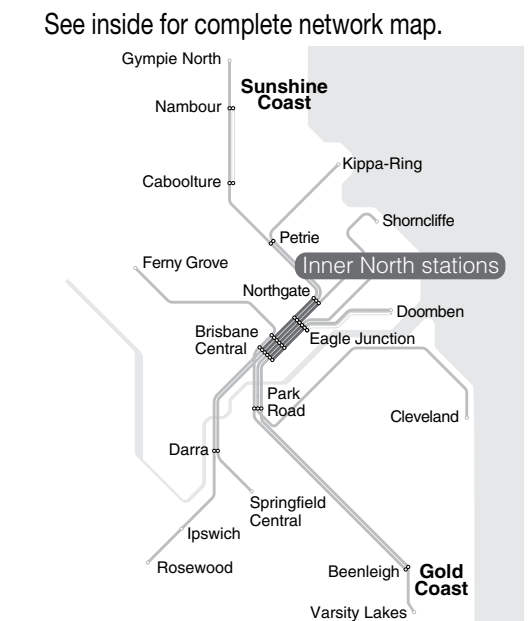

mini network map