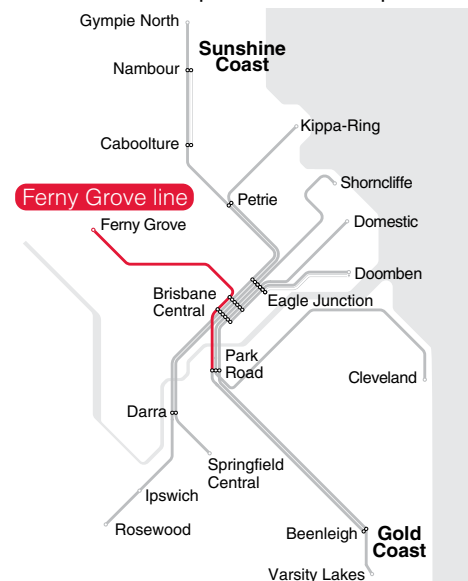

Ferny Grove line

Effective 10 August 2020

 **translink**

 **Queensland Rail**

mini network map

See inside for complete network map.

City to Ferny Grove

outbound