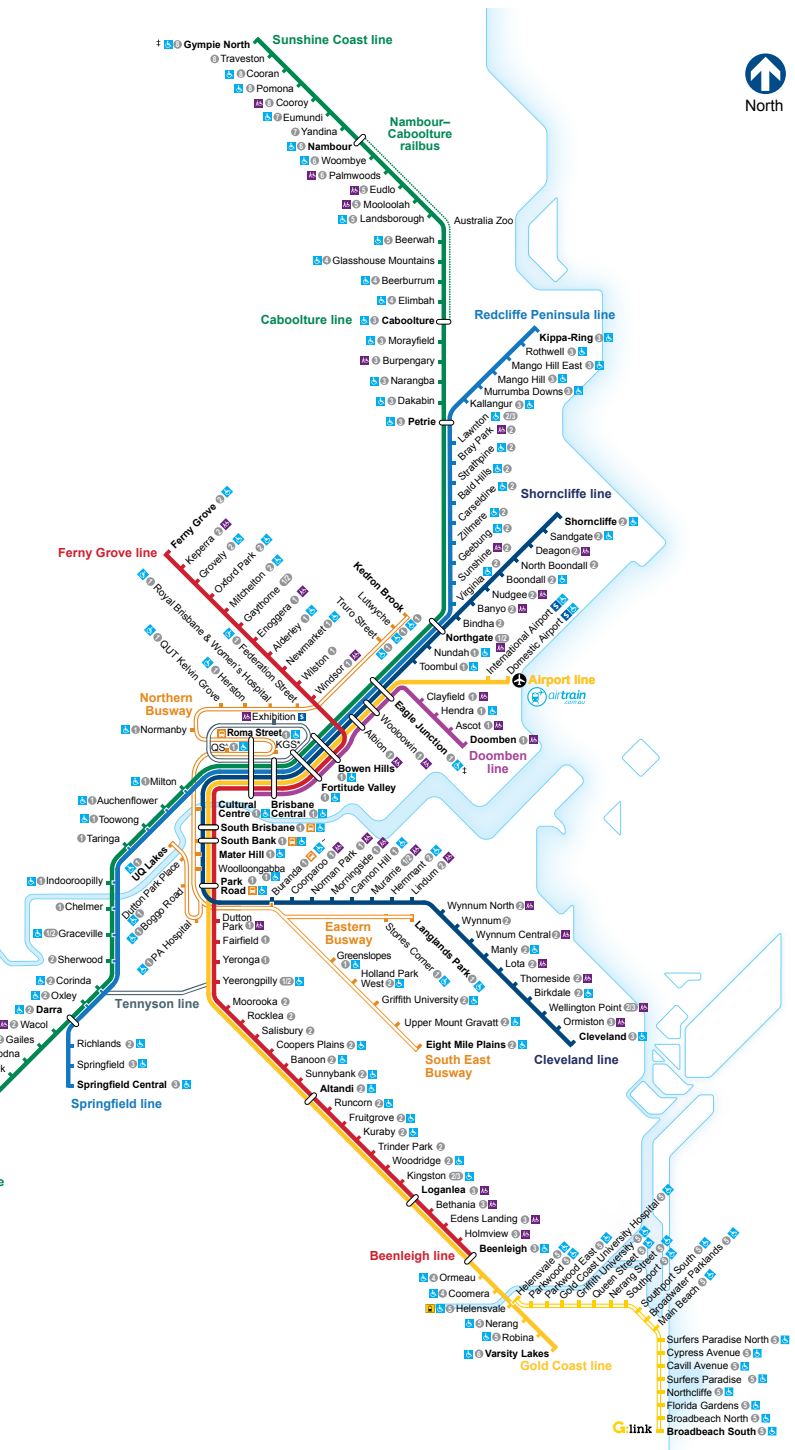

South East Queensland train network map

City to Ferny Grove line information

Key

1. Ferny Grove and Beenleigh lines
   - Shorncliffe and Cleveland lines
   - Airport and Gold Coast lines
   - Caboolture/Sunshine Coast and Ipswich/Rosewood lines
   - Redcliffe Peninsula and Springfield lines
   - Doomben line
   - Special event service only
   - Nambour - Caboolture railbus
   - Busway lines
   - Tram
2. Transfer to other train services
   - Translink fare zones
   - Transfer to busway services
   - Transfer to tram service
   - Special fares apply
   - Independent access
   - Assisted access
   - King George Square busway station
   - Queen Street bus station
   - Airport

There are many bus services scheduled to connect with train services at most train stations. Please use the Translink journey planner to plan your journey. Express services do not stop at all stations depicted on this map. Please refer to separate line timetables for details.

Most train stations have free park 'n' ride facilities.

For details visit translink.com.au or call 13 12 30 anytime.

† Services to and from the airport stations are operated by Airtrain Citylink Limited ABN 98 066 543 315 pursuant to a contract for services with Queensland Rail.

‡ Services to and from Gympie North do not stop at Eagle Junction.

~Buranda busway station is fully accessible. Buranda train station is limited access.

Boarding assistance is available at all stations. Level of accessibility varies between stations. Please refer to individual station maps for further details.

Schematic map – not to scale.

Line information key

- This station has a connecting bus service
- Parking available
- Independent access
- Assisted access