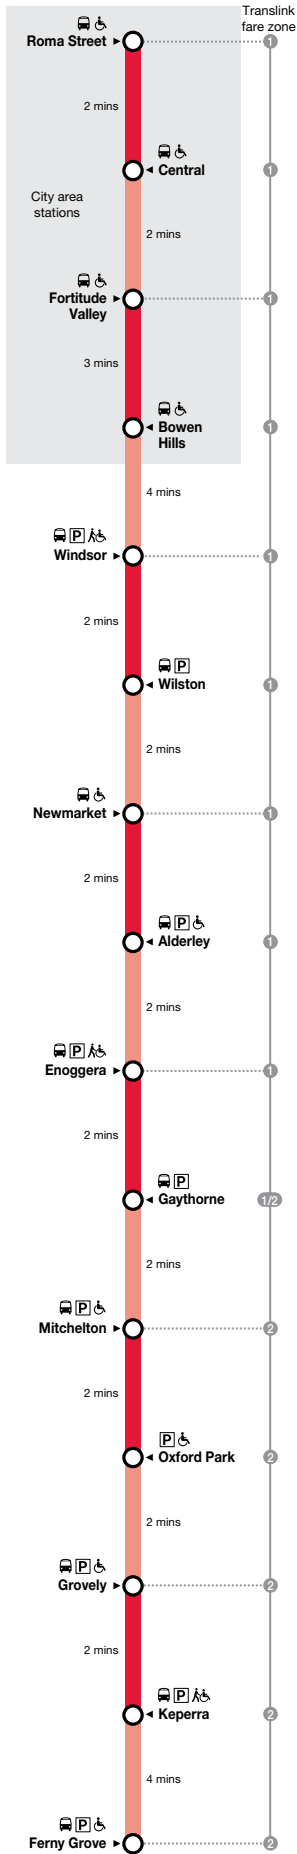

South East Queensland train network map

City to Ferny Grove line information

Key

1. Ferny Grove and Beenleigh lines
   - Shorncliffe and Cleveland lines
   - Airport and Gold Coast lines
   - Caboolture/Sunshine Coast and Ipswich/Rosewood lines
   - Redcliffe Peninsula and Springfield lines
   - Doomben line
   - Special event service only
   - Nambour - Caboolture railbus
   - Busway lines
   - Tram
2. Transfer to other train services
   - Translink fare zones
   - Transfer to busway services
   - Transfer to tram service
   - Special fares apply
   - Independent access
   - Assisted access
   - King George Square busway station
   - Queen Street bus station
   - Airport

There are many bus services scheduled to connect with train services at most train stations. Please use the Translink journey planner to plan your journey. Express services do not stop at all stations depicted on this map. Please refer to separate line timetables for details.

Most train stations have free park 'n' ride facilities.

For details visit translink.com.au or call 13 12 30 anytime.

† Services to and from the airport stations are operated by Airtrain Citylink Limited ABN 98 066 543 315 pursuant to a contract for services with Queensland Rail.

‡ Services to and from Gympie North do not stop at Eagle Junction.

~Buranda busway station is fully accessible. Buranda train station is limited access.

Boarding assistance is available at all stations. Level of accessibility varies between stations. Please refer to individual station maps for further details.

Schematic map – not to scale.

Line information key

- This station has a connecting bus service
- Parking available
- Independent access
- Assisted access