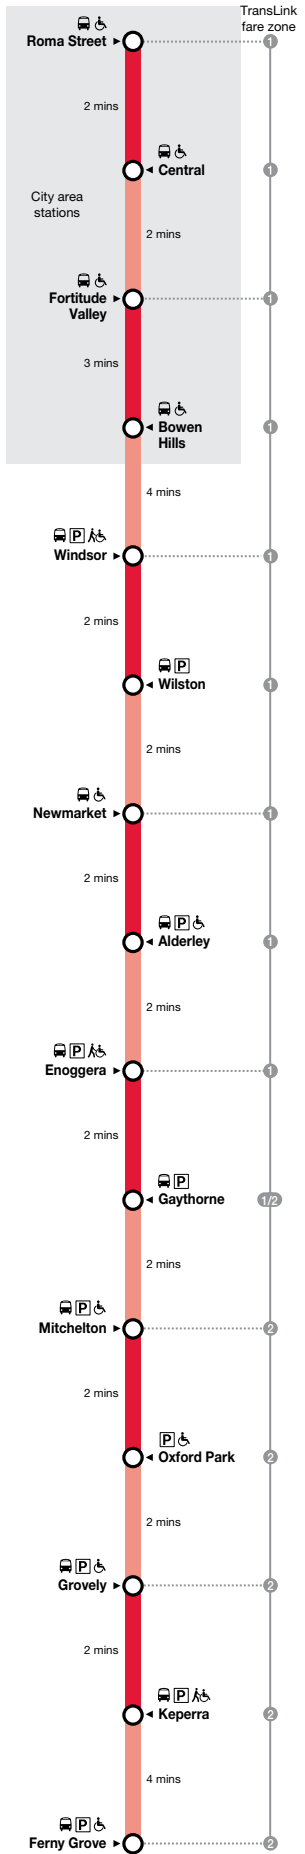

South East Queensland train network map

City to Ferny Grove line information

Network map key

- Ferny Grove and Beenleigh lines
- Shorncliffe and Cleveland lines
- Airport and Gold Coast lines
- Caboolture/Sunshine Coast and Ipswich/Rosewood lines
- Redcliffe Peninsula and Springfield lines
- Doomben line
- Special event service only
- Route 649: Nambour-Caboolture railbus

- Transfer to other train services
- TransLink fare zones
- Transfer to busway services
- Special fares apply
- Independent access
- Assisted access

This map only shows connecting railbus services at train stations. These railbus services replace train services. Many more bus services are scheduled to connect with train services at most train stations.

Express services do not stop at all stations depicted on this map. Please refer to separate line timetables for details.

Most train stations have free park'n'ride facilities.

For details visit translink.com.au or call 13 12 30 anytime.

* Services to and from the airport stations are operated by Airtrain Citylink Limited ABN 98 066 543 315 pursuant to a contract for services with Queensland Rail.

† Services to and from Gympie North do not stop at Eagle Junction.

Schematic map – not to scale.

Line information key

- This station has a connecting bus service
- Parking available
- Independent access
- Assisted access