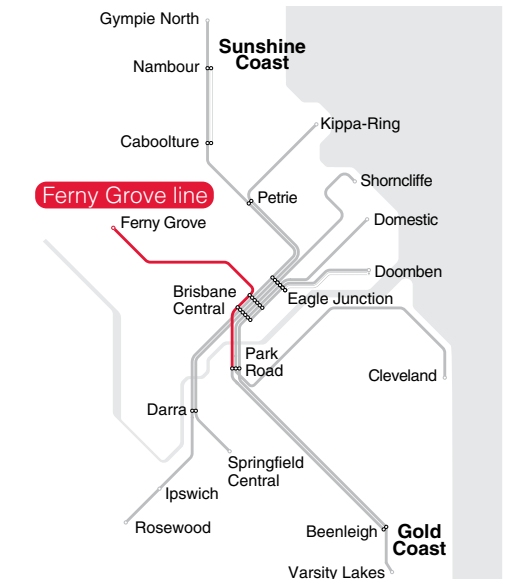

Customers using mobility devices

If you require assistance to board please position yourself near the international symbol of accessibility (white wheelchair on blue background) on the platform. Please indicate to staff that you require assistance and let them know how to assist.

Ferny Grove line

Effective 10 August 2020

mini network map

See inside for complete network map.

Queensland Rail Limited ABN 71 132 181 090 - Version 16 - TG20358

City to Ferny Grove outbound

Monday to Friday