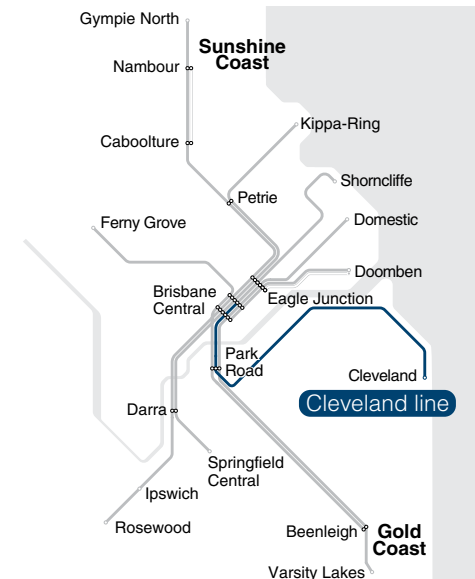

mini network map

See inside for complete network map.

Track your train in real-time with our MyTransLink app.

Also available for bus, ferry and tram.

City to Cleveland

outbound

Monday to Friday

Comes from Station	am	am	NTG am	NTG am	SHC am	NTG am	SHC am	SHC am	SHC am	SHC am	SHC am	SHC am	SHC am	SHC am	SHC am	SHC am	SHC am	SHC am	SHC am	SHC am	
Bowen Hills	4:11	4:41	5:11	5:26	5:41	5:56	6:11	6:26	6:41	6:56	7:11	7:26	7:41	7:56	8:11	8:26	8:41	8:56	9:11	9:26	9:41
Fortitude Valley	4:13	4:43	5:13	5:28	5:43	5:58	6:13	6:28	6:43	6:58	7:13	7:28	7:43	7:58	8:13	8:28	8:43	8:58	9:13	9:28	9:43
Central arrive	4:16	4:46	5:16	5:31	5:46	6:01	6:16	6:31	6:46	7:01	7:16	7:31	7:46	8:01	8:16	8:31	8:46	9:01	9:16	9:31	9:46
Central depart	4:17	4:47	5:17	5:32	5:47	6:02	6:17	6:32	6:47	7:02	7:17	7:32	7:47	8:02	8:17	8:32	8:47	9:02	9:17	9:32	9:47
Roma Street	4:20	4:50	5:20	5:35	5:50	6:05	6:20	6:35	6:50	7:05	7:20	7:35	7:50	8:05	8:20	8:35	8:50	9:05	9:20	9:35	9:50
South Brisbane	4:25	4:55	5:25	5:40	5:55	6:10	6:25	6:40	6:55	7:10	7:25	7:40	7:55	8:10	8:25	8:40	8:55	9:10	9:25	9:40	9:55
South Bank	4:27	4:57	5:27	5:42	5:57	6:12	6:27	6:42	6:57	7:12	7:27	7:42	7:57	8:12	8:27	8:42	8:57	9:12	9:27	9:42	9:57
Park Road	4:30	5:00	5:30	5:45	6:00	6:15	6:30	6:45	7:00	7:15	7:30	7:45	8:00	8:15	8:30	8:45	9:00	9:15	9:30	9:45	10:00
Buranda	4:32	5:02	5:32	5:47	6:02	6:17	6:32	6:47	7:02	7:17	7:32	7:47	8:02	8:17	8:32	8:47	9:02	9:17	9:32	9:47	10:02
Coorparoo	4:34	5:04	5:34	5:49	6:04	6:19	6:34	6:49	7:04	7:19	7:34	7:49	8:04	8:19	8:34	8:49	9:04	9:19	9:34	9:49	10:04
Norman Park	4:36	5:06	5:36	5:51	6:06	6:21	6:36	6:51	7:06	7:21	7:36	7:51	8:06	8:21	8:36	8:51	9:06	9:21	9:36	9:51	10:06
Morningside	4:39	5:09	5:39	5:54	6:09	6:24	6:39	6:54	7:09	7:24	7:39	7:54	8:09	8:24	8:39	8:54	9:09	9:24	9:39	9:54	10:09
Cannon Hill	4:42	5:12	5:42	5:57	6:12	6:27	6:42	6:57	7:12	7:27	7:42	7:57	8:12	8:27	8:42	8:57	9:12	9:27	9:42	9:57	10:12
Murarie	4:45	5:15	5:45	6:00	6:15	6:30	6:45	7:00	7:15	7:30	7:45	8:00	8:15	----	8:45	----	9:15	----	9:45	----	10:15
Hemmant	4:49	5:19	5:49	6:04	6:19	6:34	6:49	7:04	7:19	7:34	7:49	8:04	8:19	8:34	8:49	9:04	9:19	9:34	9:49	10:19	
Lindum	4:51	5:21	5:51	6:06	6:21	6:36	6:51	7:06	7:21	7:36	7:51	8:06	8:21	8:36	8:51	9:06	9:21	9:36	9:51	10:21	
Wynnum North	4:54	5:24	5:54	6:09	6:24	6:39	6:54	7:09	7:24	7:39	7:54	8:09	8:24	8:39	8:54	9:09	9:24	9:39	9:54	10:24	
Wynnum	4:55	5:25	5:55	6:10	6:25	6:40	6:55	7:10	7:25	7:40	7:55	8:10	8:25	8:40	8:55	9:10	9:25	9:40	9:55	10:25	
Wynnum Central	4:57	5:27	5:57	6:12	6:27	6:42	6:57	7:12	7:27	7:42	7:57	8:12	8:27	8:42	8:57	9:12	9:27	9:42	9:57	10:27	
Manly	5:00	5:30	6:00	6:15	6:30	6:45	7:00	7:15	7:30	7:45	8:00	8:15	8:30	8:45	9:00	9:15	9:30	9:45	10:00	10:30	
Lota	5:03	5:33	6:03	----	6:33	6:48	7:03	7:18	7:33	7:48	8:03	8:18	8:33	8:48	9:03	9:18	9:33	9:48	10:03	10:33	
Thorneside	5:07	5:37	6:07	----	6:37	6:52	7:07	7:22	7:37	7:52	8:07	8:22	8:37	8:52	9:07	9:22	9:37	9:52	10:07	10:37	
Birkdale	5:10	5:40	6:10	----	6:40	6:55	7:10	7:25	7:40	7:55	8:10	8:25	8:40	8:55	9:10	9:25	9:40	9:55	10:10	10:40	
Wellington Point	5:14	5:44	6:14	----	6:44	6:59	7:14	7:29	7:44	7:59	8:14	8:29	8:44	8:59	9:14	9:29	9:44	9:59	10:14	10:44	
Ormiston	5:17	5:47	6:17	----	6:47	7:02	7:17	7:32	7:47	8:02	8:17	8:32	8:47	9:02	9:17	9:32	9:47	10:02	10:17	10:47	
Cleveland	5:20	5:50	6:20	----	6:50	7:05	7:20	7:35	7:50	8:05	8:20	8:35	8:50	9:05	9:20	9:35	9:50	10:10	10:20	10:50	