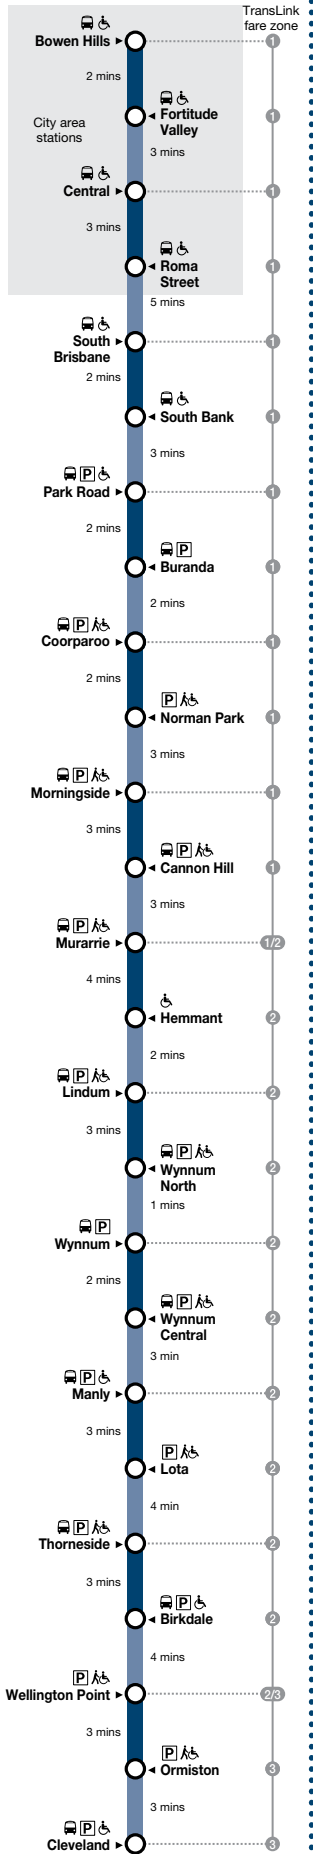

South East Queensland train network map

City to Cleveland line information

Note: Travel times may vary for inbound services.

Network map key

1. Ferry Grove and Beenleigh lines
   - Shorncliffe and Cleveland lines
   - Airport and Gold Coast lines
   - Caboolture/Sunshine Coast and Ipswich/Rosewood lines
   - Redcliffe Peninsula and Springfield lines
   - Doomben line
   - Special event service only
   - Route 649: Nambour-Caboolture railbus
2. Transfer to other train services
   - TransLink fare zones
   - Transfer to busway services
   - Special fares apply
   - Independent access
   - Assisted access

This map only shows connecting railbus services at train stations. These railbus services replace train services. Many more bus services are scheduled to connect with train services at most train stations.

Express services do not stop at all stations depicted on this map. Please refer to separate line timetables for details.

Most train stations have free park'n'ride facilities.

For details visit translink.com.au or call 13 12 30 anytime.

* Services to and from the airport stations are operated by Airtrain Citylink Limited ABN 98 066 543 315 pursuant to a contract for services with Queensland Rail.

† Services to and from Gympie North do not stop at Eagle Junction.

Schematic map – not to scale.

Line information key

- This station has a connecting bus service
- Parking available
- Independent access
- Assisted access