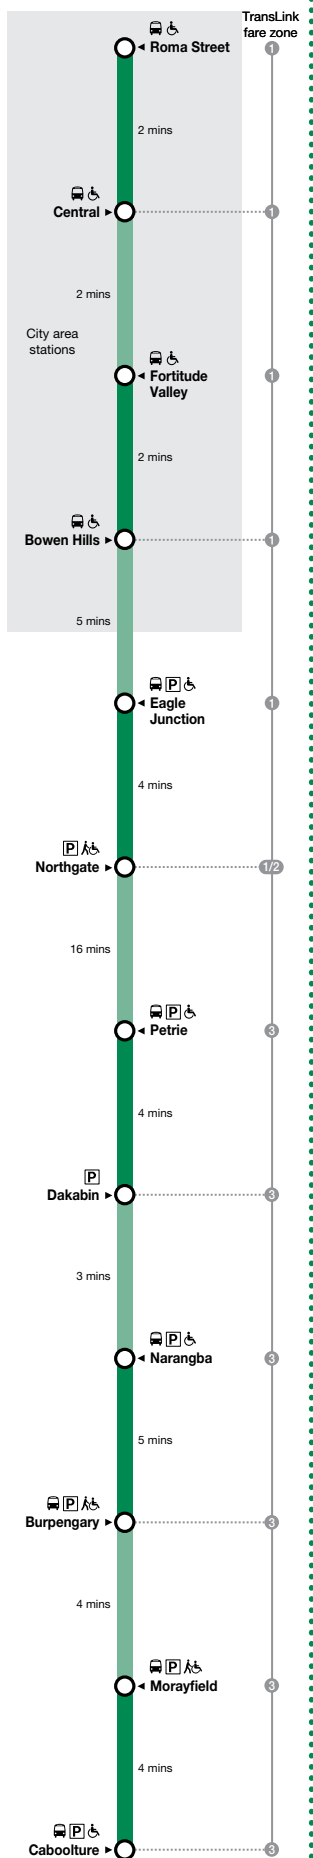

South East Queensland train network map

City to Caboolture line information

Note: Travel times may vary for inbound services.

Network map key

- Ferry Grove and Beenleigh lines
- Shorncliffe and Cleveland lines
- Airport and Gold Coast lines
- Caboolture/Sunshine Coast and Ipswich/Rosewood lines
- Redcliffe Peninsula and Springfield lines
- Doomben line
- Special event service only
- Route 649: Nambour-Caboolture railbus

- Transfer to other train services
- TransLink fare zones
- Transfer to busway services
- Special fares apply
- Independent access
- Assisted access

This map only shows connecting railbus services at train stations. These railbus services replace train services. Many more bus services are scheduled to connect with train services at most train stations.

Express services do not stop at all stations depicted on this map. Please refer to separate line timetables for details.

Most train stations have free park'n'ride facilities.

For details visit translink.com.au or call 13 12 30 anytime.

* Services to and from the airport stations are operated by Airtrain Citylink Limited ABN 98 066 543 315 pursuant to a contract for services with Queensland Rail.

† Services to and from Gympie North do not stop at Eagle Junction.

Schematic map – not to scale.

Line information key

- This station has a connecting bus service
- Parking available
- Independent access
- Assisted access