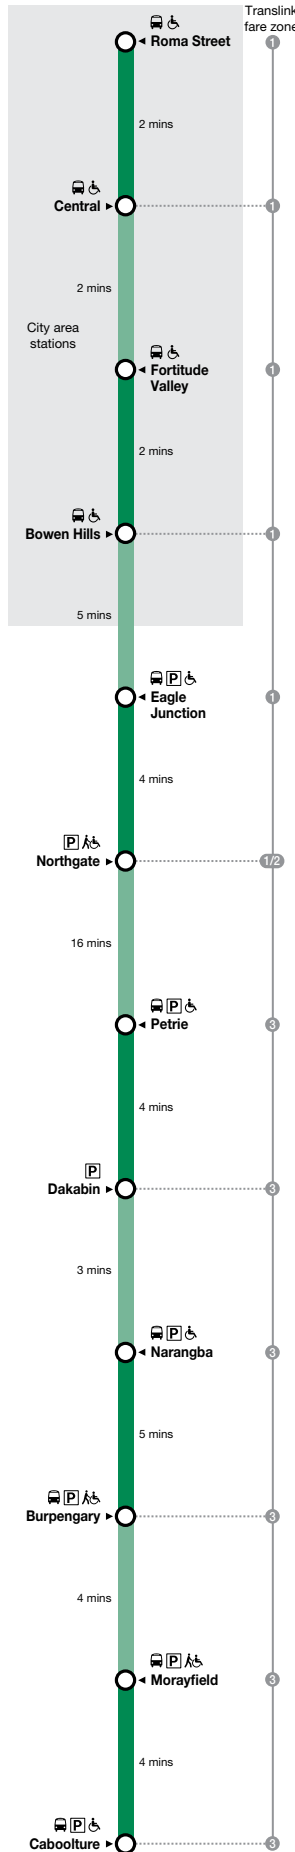

South East Queensland train network map

City to Caboolture line information

Note: Travel times may vary for inbound services.

Key

1. Ferry Grove and Beenleigh lines
   - Shorncliffe and Cleveland lines
   - Airport and Gold Coast lines
   - Caboolture/Sunshine Coast and Ipswich/Rosewood lines
   - Redcliffe Peninsula and Springfield lines
   - Doomben line
   - Special event service only
   - Nambour - Caboolture railbus
   - Busway lines
   - Tram
2. Transfer to other train services
   - Translink fare zones
   - Transfer to busway services
   - Transfer to tram service
   - Special fares apply
   - Independent access
   - Assisted access
   - King George Square busway station
   - Queen Street bus station
   - Airport

There are many bus services scheduled to connect with train services at most train stations. Please use the Translink journey planner to plan your journey.

Express services do not stop at all stations depicted on this map. Please refer to separate line timetables for details.

Most train stations have free park 'n' ride facilities.

For details visit translink.com.au or call 13 12 30 anytime.

* Services to and from the airport stations are operated by Airtrain Citylink Limited ABN 98 066 543 315 pursuant to a contract for services with Queensland Rail.

† Services to and from Gympie North do not stop at Eagle Junction.

~ Buranda busway station is fully accessible. Buranda train station is limited access.

Boarding assistance is available at all stations. Level of accessibility varies between stations. Please refer to individual station maps for further details.

Schematic map - not to scale.

Line information key

- This station has a connecting bus service
- Parking available
- Independent access
- Assisted access