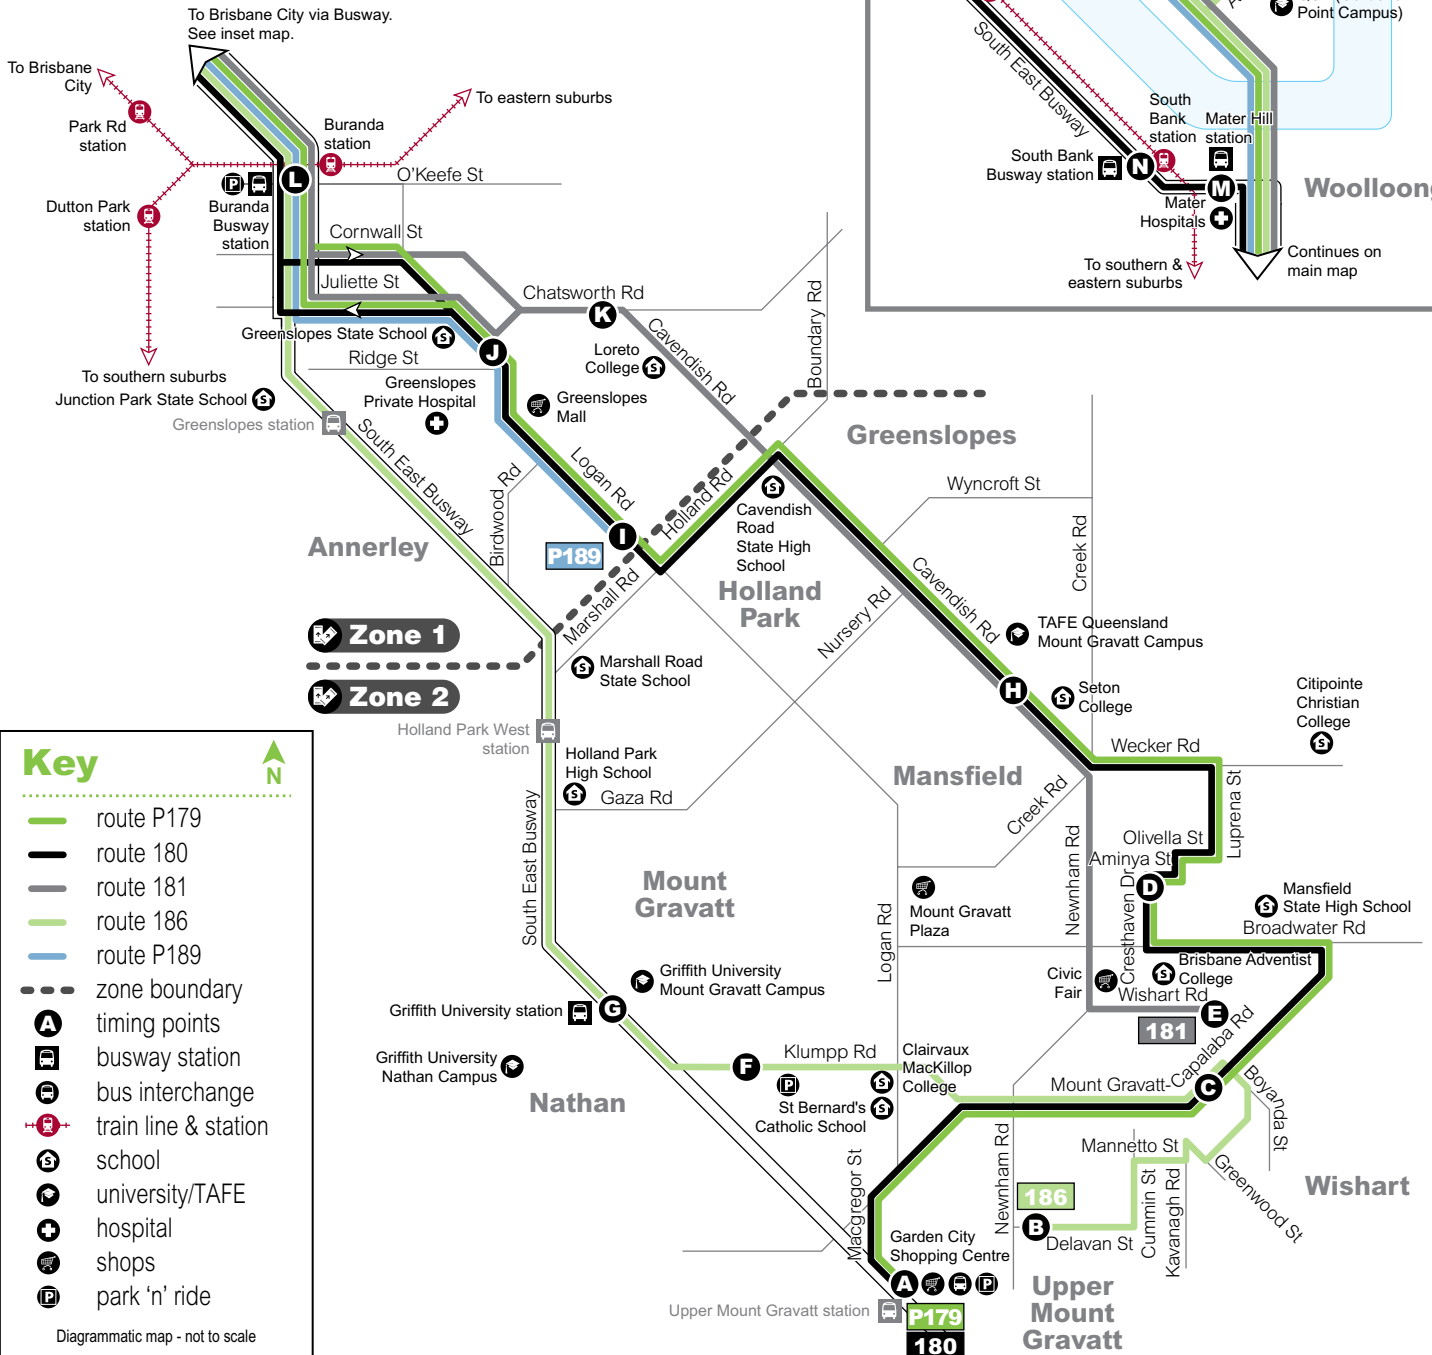

Also available for train, ferry and tram.

Timetable information

How to read this timetable

1. Use the route map to find the two timing points your stop is located between.
2. Find these points on the timetable. Your bus is scheduled to arrive between the times shown for these points. For example, if your bus stop is between timing points **A** and **B** on the map, then the bus is scheduled to arrive between the times listed for **A** and **B**.

Please note

Before the first route 186 Rocket trip from Creek St at 4.40pm and after the last 186 trip from Creek St at 6.05pm, route 120 cityxpress provides regular service between the City (Queen St station 1d) and Klumpp Rd park 'n' ride (Hibiscus stop).

Route 181

Servicing
Wishart
Mount Gravatt
Holland Park
Coorparoo
City
Fortitude Valley

Route P189

Servicing
Holland Park
Greenslopes
City

Route 186

Servicing
Wishart
Griffith University
City

Key

- route P179
- route 180
- route 181
- route 186
- route P189
- zone boundary
- A** timing points
- busway station
- bus interchange
- train line & station
- school
- university/TAFE
- hospital
- shops
- park 'n' ride

Diagrammatic map - not to scale