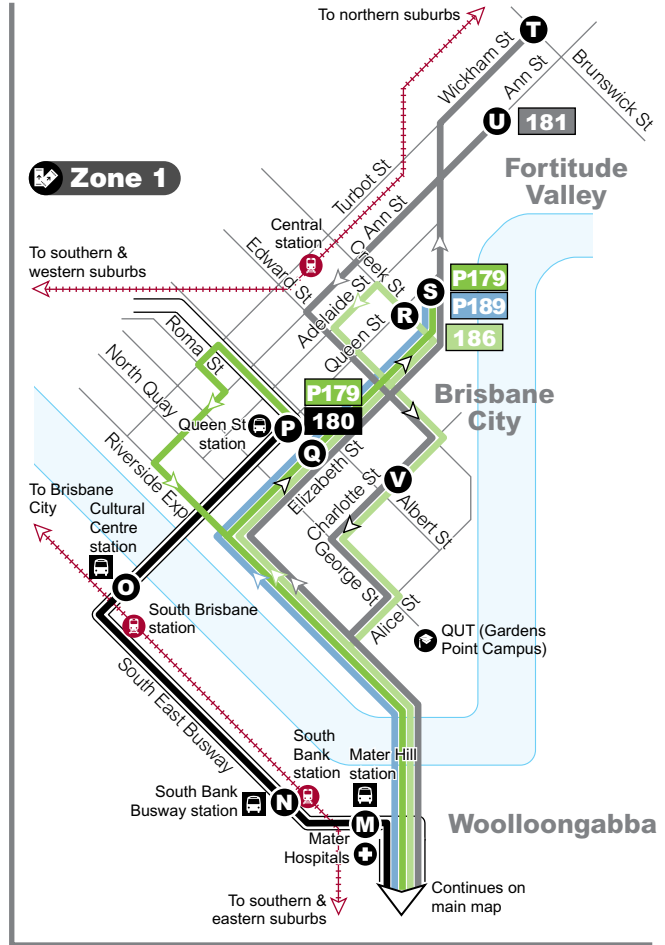

Please note

Before the first route 186 Rocket trip from Creek St at 4.40pm and after the last 186 trip from Creek St at 6.05pm, route 120 cityxpress provides regular service between the City (Queen St station 1d) and Klumpp Rd park 'n' ride (Hibiscus stop).

Route 181

Servicing
Wishart
Mount Gravatt
Holland Park
Coorparoo
City
Fortitude Valley

Route P189

Servicing
Holland Park
Greenslopes
City

Route 186

Servicing
Wishart
Griffith University
City

Key

- route P179
- route 180
- route 181
- route 186
- route P189
- zone boundary
- A** timing points
- busway station
- bus interchange
- train line & station
- school
- university/TAFE
- hospital
- shops
- park 'n' ride