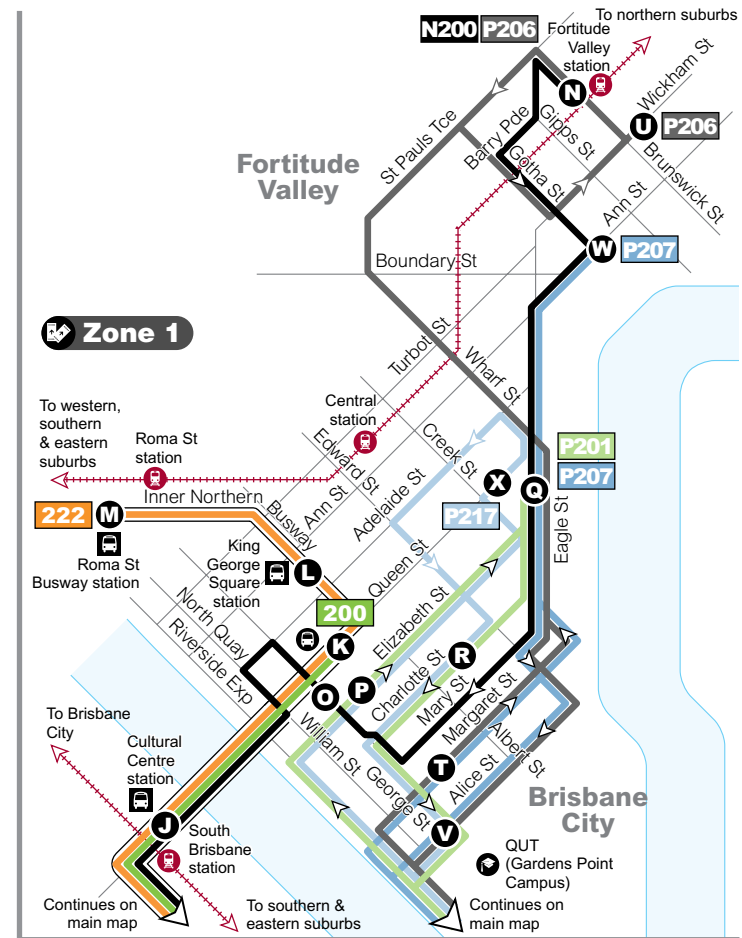

Routes 200, N200, P201, P206, P207, P217, 222

Route map

Route 200

Servicing
Carindale
Carina
Camp Hill
Coorparoo
Woolloongabba
Mater Hill
South Bank
Cultural Centre
City

Route N200

Servicing
Fortitude Valley
City
Cultural Centre
South Bank
Mater Hill
Woolloongabba
Coorparoo
Camp Hill
Carina
Carindale

Route P206

Servicing
Carina
Carindale
Carina Heights
Camp Hill
Coorparoo
Langlands Park
Stones Corner
City
Spring Hill
Fortitude Valley

Route P217

Servicing
Carindale
Carina
Camp Hill
Coorparoo
Langlands Park
Stones Corner
Buranda
City

Route 222

Servicing
Carindale
Carina
Camp Hill
Coorparoo
Langlands Park
Stones Corner
Buranda
Mater Hill
South Bank
Cultural Centre
King George Square
Roma St

Key

- route 200
- route N200
- route P201
- route P206
- route P207
- route 222
- route P217
- - - zone boundary
- **A** timing points
- busway station
- bus interchange
- train line & station
- school
- hospital
- shops
- park 'n' ride

Diagrammatic map - not to scale