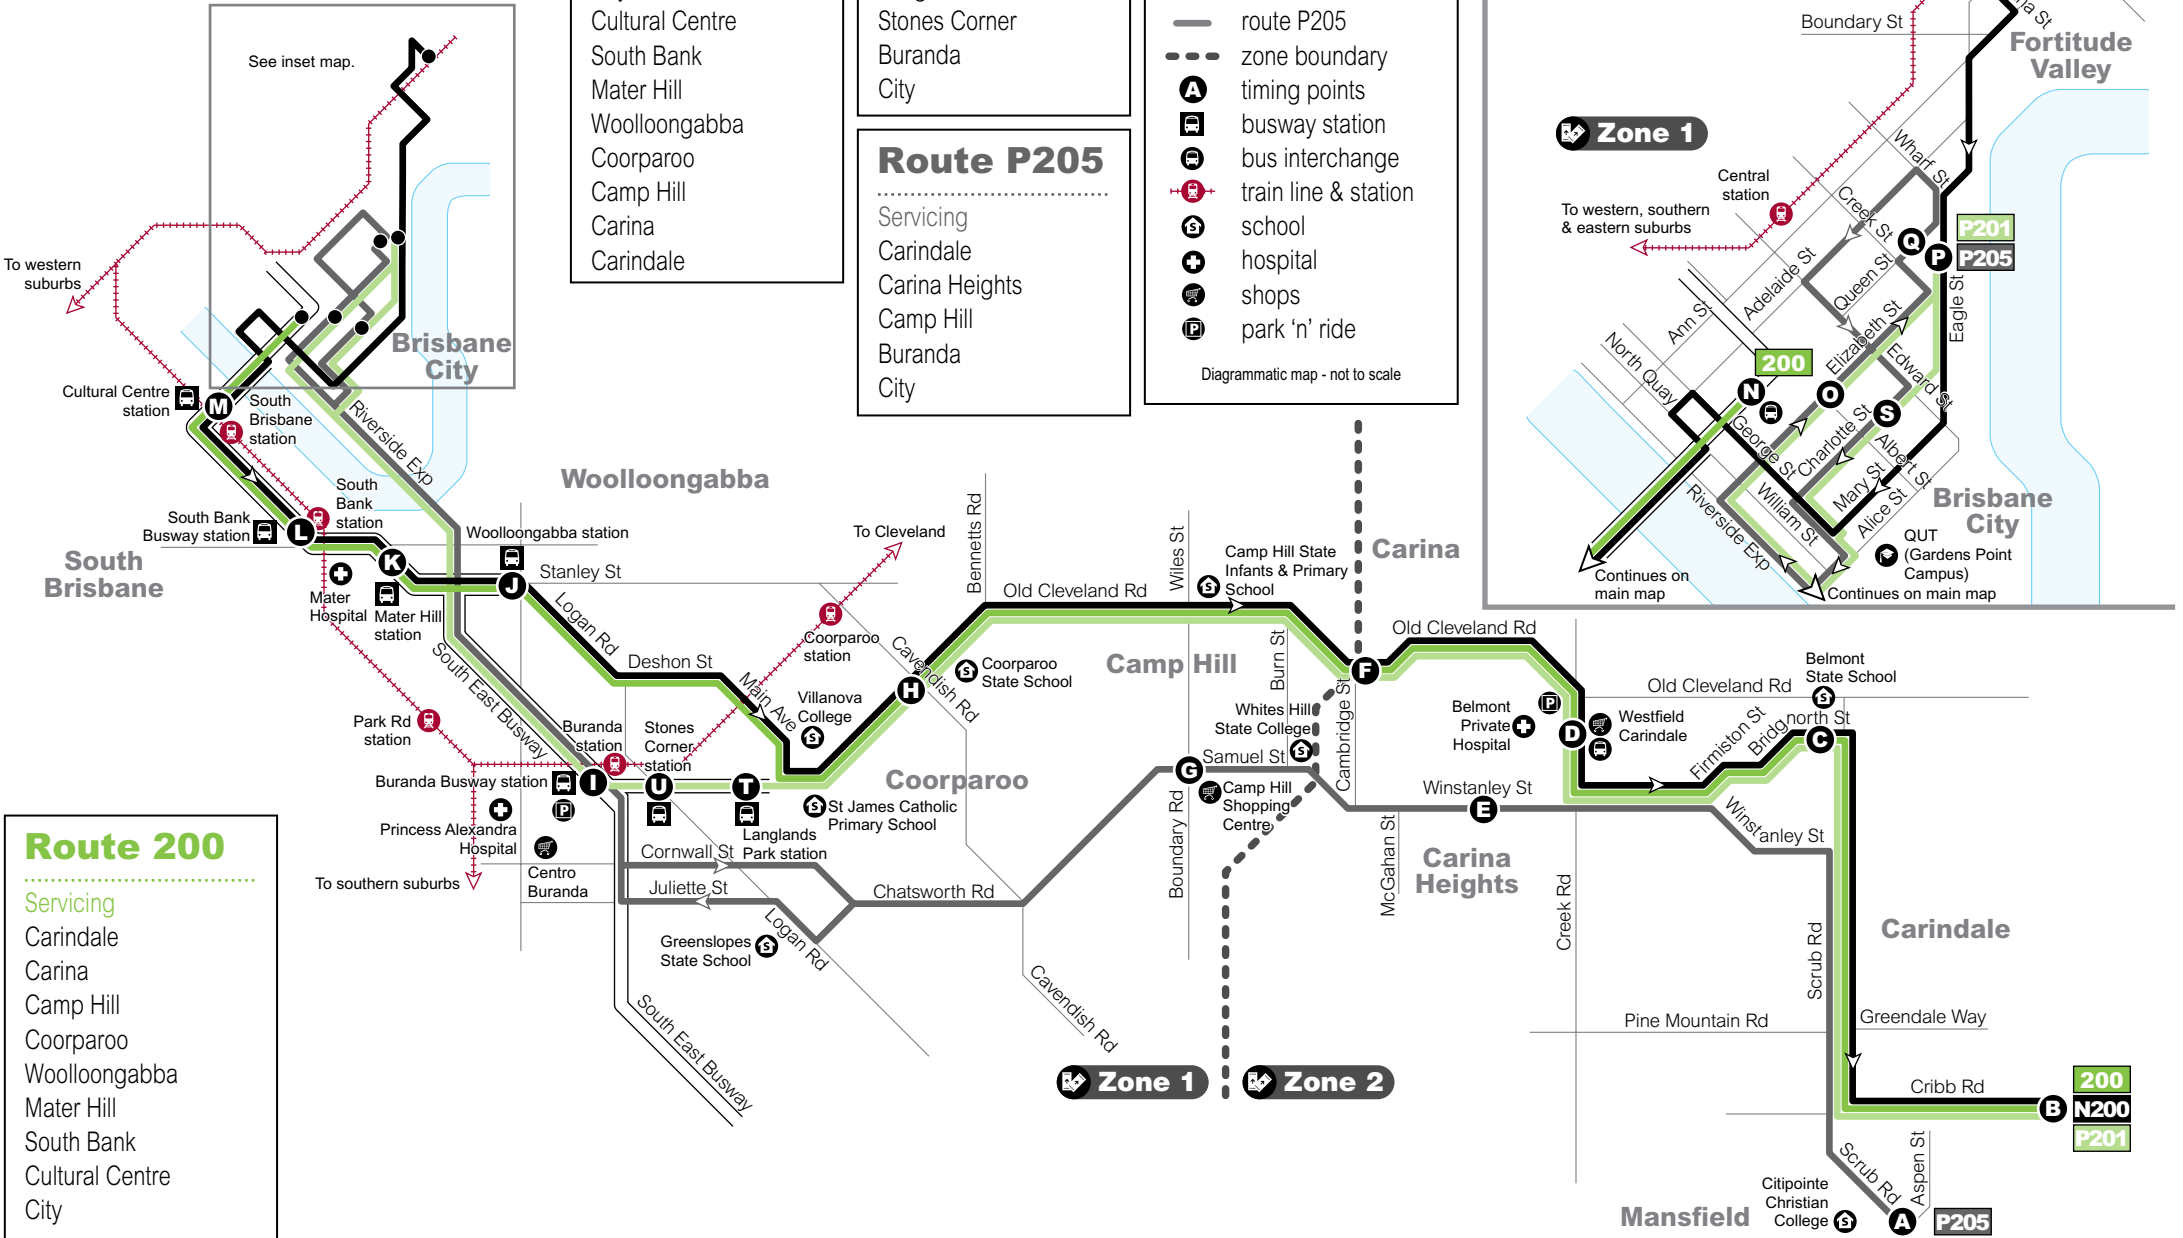

Routes 200, N200, P201, P205

Route map

Route N200

- Servicing Fortitude Valley
- City
- Cultural Centre
- South Bank
- Mater Hill
- Woolloongabba
- Coorparoo
- Camp Hill
- Carina
- Carindale

Route P201

- Servicing Carindale
- Langlands Park
- Stones Corner
- Buranda
- City

Route P205

- Servicing Carindale
- Carina Heights
- Camp Hill
- Buranda
- City

Key

- route 200
- route N200
- route P201
- route P205
- - - zone boundary
- A timing points
- B busway station
- P bus interchange
- R train line & station
- S school
- H hospital
- shops
- P park 'n' ride

Diagrammatic map - not to scale

Route 200

- Servicing Carindale
- Carina
- Camp Hill
- Coorparoo
- Woolloongabba
- Mater Hill
- South Bank
- Cultural Centre
- City