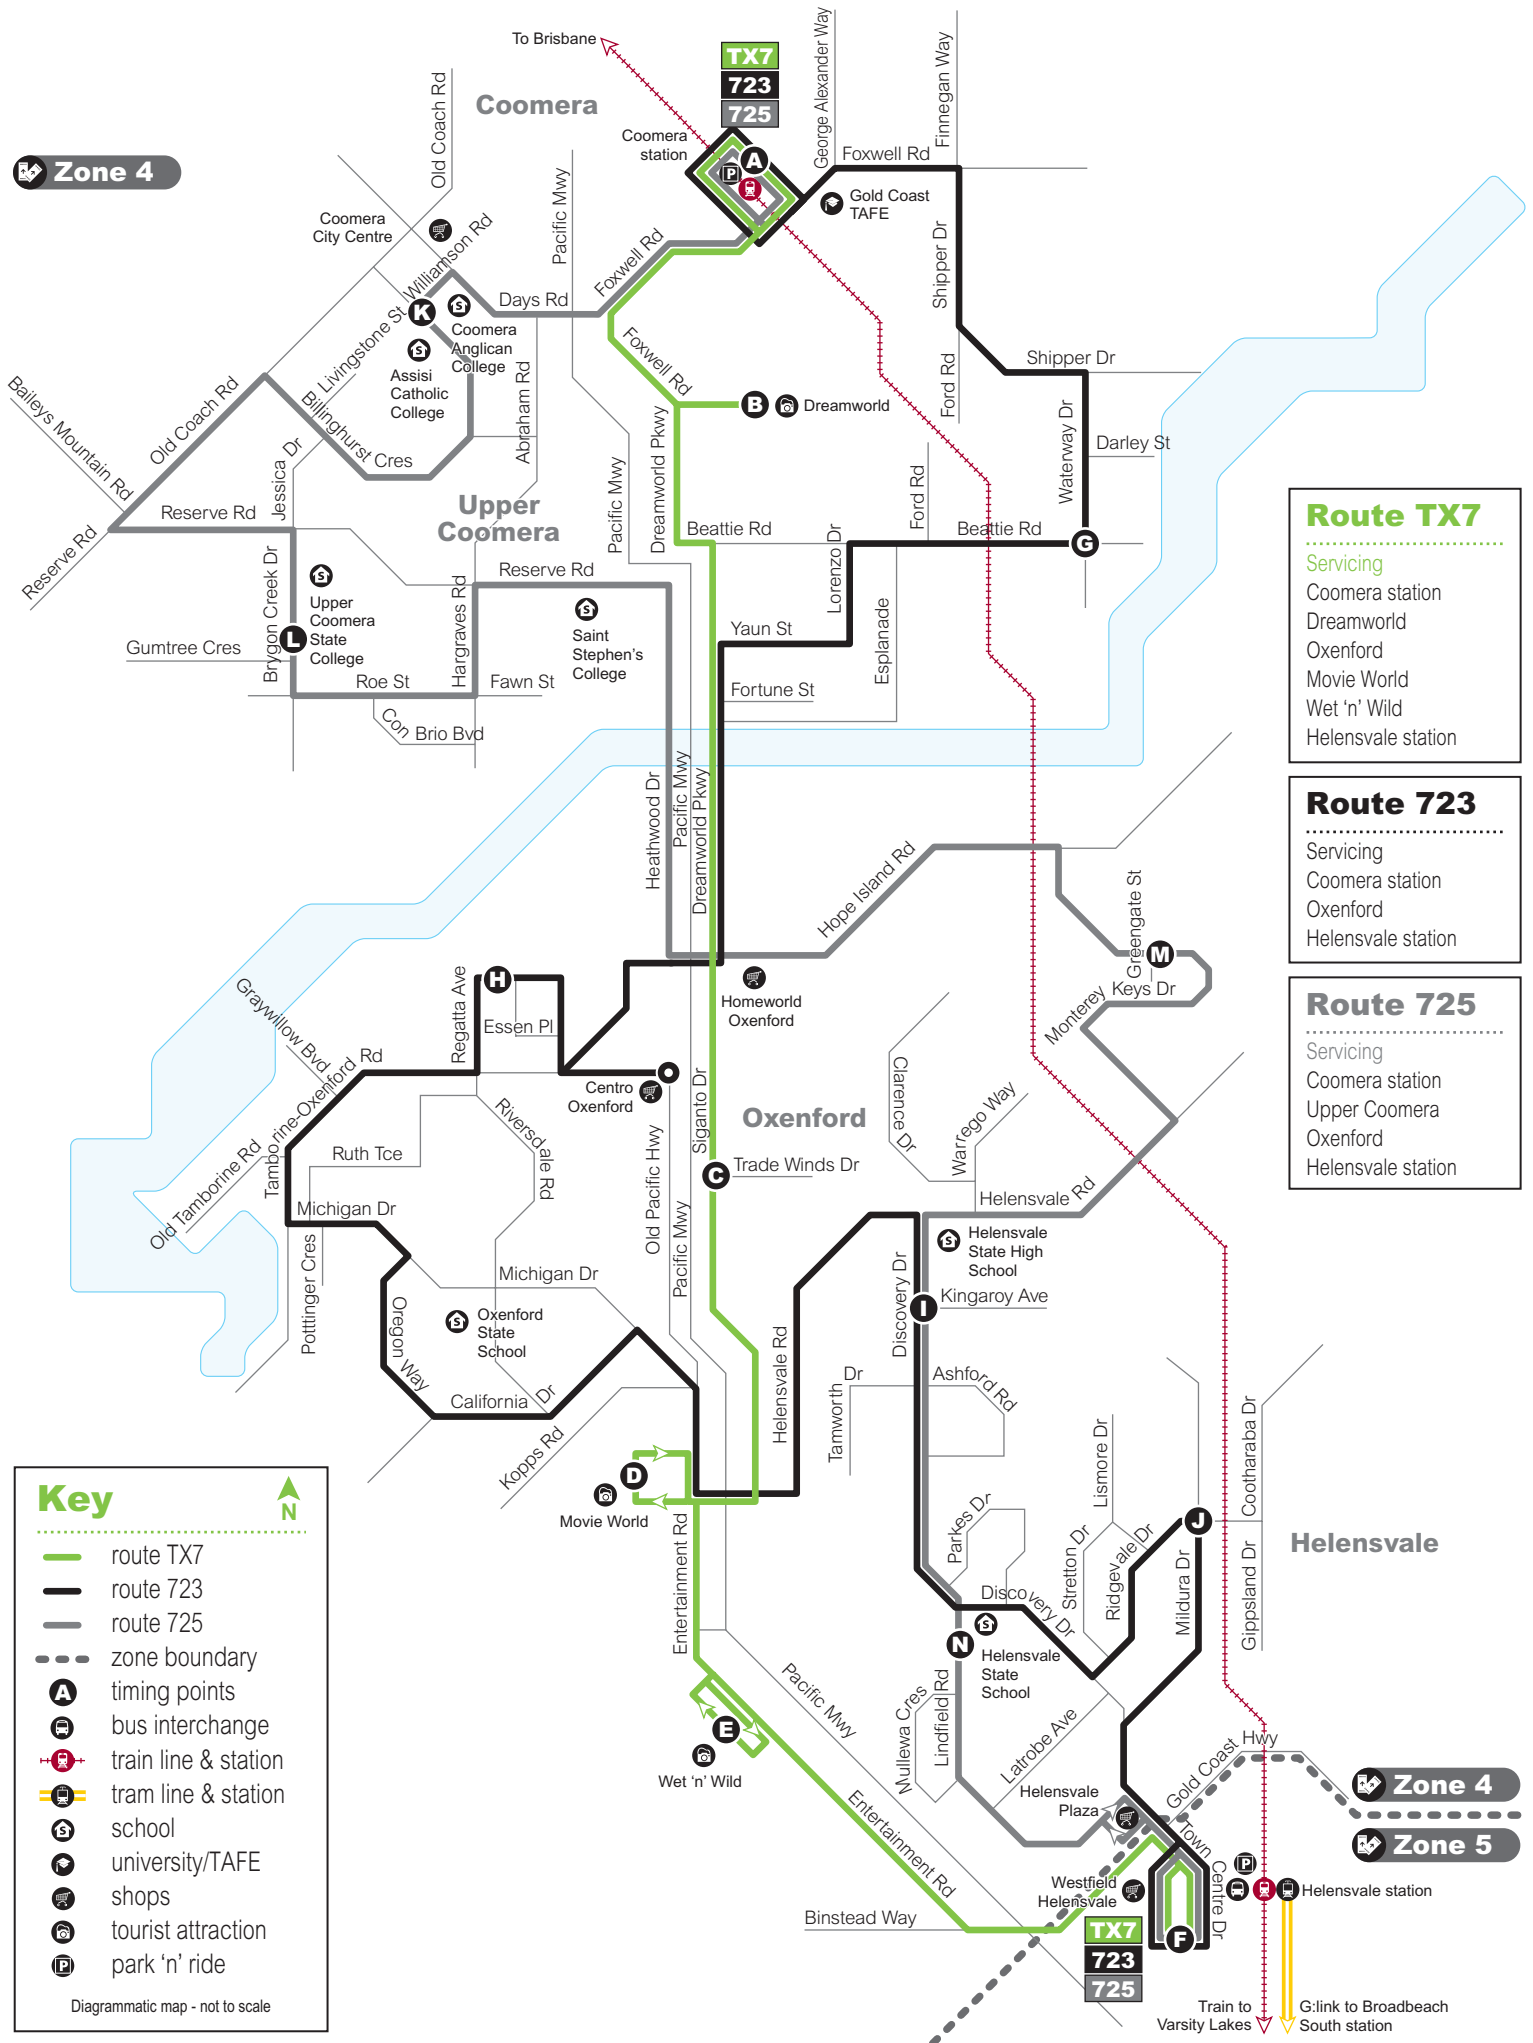

Routes

TX7, 723, 725

Route map

Zone 4

Route TX7

1. Servicing
2. Coomera station
   - Dreamworld
   - Oxenford
   - Movie World
   - Wet 'n' Wild
   - Helensvale station

Route 723

1. Servicing
2. Coomera station
   - Oxenford
   - Helensvale station

Route 725

1. Servicing
2. Coomera station
   - Upper Coomera
   - Oxenford
   - Helensvale station

Key

- route TX7
- route 723
- route 725
- zone boundary
- timing points
- bus interchange
- train line & station
- tram line & station
- school
- university/TAFE
- shops
- tourist attraction
- park 'n' ride

Diagrammatic map - not to scale

Zone 4

Zone 5

Train to Varsity Lakes
G-link to Broadbeach South station