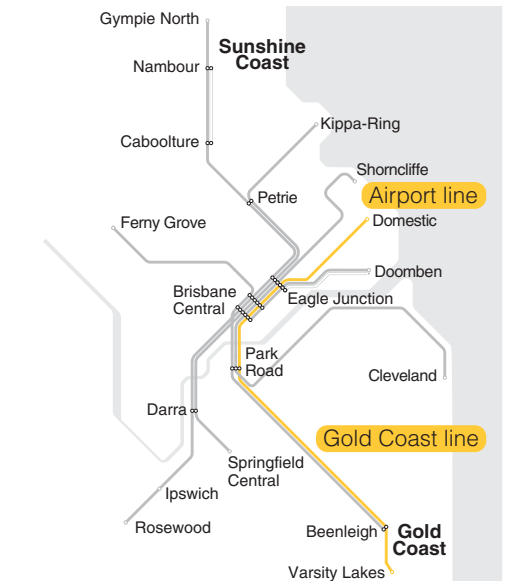

Gold Coast and Airport line

Effective 2 March 2020

mini network map

See inside for complete network map.

Airport–City to Varsity Lakes

outbound

Monday to Friday

Station	am	am	am	am	am	am	am	am	am	am	am	am	am	am	am	am	am	am	am	am	
Domestic			5:04	5:34	6:04	6:34	7:04	7:34	7:49	8:04	8:19	8:34	8:49	9:04	9:19	9:34	9:49	10:04	10:19	10:34	11:04
International			5:08	5:38	6:08	6:38	7:08	7:38	7:53	8:08	8:23	8:38	8:53	9:08	9:23	9:38	9:53	10:08	10:23	10:38	11:08
Eagle Junction			5:15	5:45	6:15	6:45	7:15	7:45	8:00	8:15	8:30	8:45	9:00	9:15	9:30	9:45	10:00	10:15	10:30	10:45	11:15
Wooloowin			5:17	5:47	6:17	6:47	7:17	7:47	8:02	8:17	8:32	8:47	9:02	9:17	9:32	9:47	10:02	10:17	10:32	10:47	11:17
Albion	----	----	5:19	5:49	6:19	6:49	7:19	7:49	8:04	8:19	8:34	8:49	9:04	9:19	9:34	9:49	10:04	10:19	10:34	10:49	11:19
Bowen Hills	4:23	4:53	5:23	5:53	6:23	6:53	7:23	7:53	8:08	8:23	8:38	8:53	9:08	9:23	9:38	9:53	10:08	10:23	10:38	10:53	11:23
Fortitude Valley	4:25	4:55	5:25	5:55	6:25	6:55	7:25	7:55	8:10	8:25	8:40	8:55	9:10	9:25	9:40	9:55	10:10	10:25	10:40	10:55	11:25
Central arrive	4:28	4:58	5:28	5:58	6:28	6:58	7:28	7:58	8:13	8:28	8:43	8:58	9:13	9:28	9:43	9:58	10:13	10:28	10:43	10:58	11:28
Central depart	4:29	4:59	5:29	5:59	6:29	6:59	7:29	7:59	8:14	8:29	8:44	8:59	9:14	9:29	9:44	9:59	10:14	10:29	10:44	10:59	11:29
Roma Street	4:32	5:02	5:32	6:02	6:32	7:02	7:32	8:02	8:17	8:32	8:47	9:02	9:18	9:32	9:47	10:02	10:17	10:32	10:48	11:02	11:32
South Brisbane	4:37	5:07	5:37	6:07	6:37	7:07	7:37	8:07	8:22	8:37	8:52	9:07	----	9:37	9:52	10:07	10:22	10:37	----	11:07	11:37
South Bank	4:39	5:09	5:39	6:09	6:39	7:09	7:39	8:09	8:24	8:39	8:54	9:09		9:39	9:54	10:09	10:24	10:39		11:09	11:39
Park Road	4:42	5:12	5:42	6:12	6:42	7:12	7:42	8:12	8:27	8:42	8:57	9:12		9:42	9:57	10:12	10:27	10:42		11:12	11:42
Altandi	4:57	5:27	5:57	6:27	6:57	7:27	7:57	8:27	----	8:57	----	9:27		9:57	----	10:27	----	10:57		11:27	11:57
Loganlea	5:10	5:40	6:10	6:40	7:10	7:40	8:10	8:40		9:10		9:40		10:10		10:40		11:10		11:40	12:10
Beenleigh	5:20	5:50	6:20	6:50	7:20	7:50	8:20	8:50		9:20		9:50		10:20		10:50		11:20		11:50	12:20
Ormeau	5:27	5:57	6:27	6:57	7:27	7:57	8:27	8:57		9:27		9:57		10:27		10:57		11:27		11:57	12:27
Coomera	5:32	6:02	6:32	7:02	7:32	8:02	8:32	9:02		9:32		10:02		10:32		11:02		11:32		12:02	12:32
Helensvale	5:37	6:07	6:37	7:07	7:37	8:07	8:37	9:07		9:37		10:07		10:37		11:07		11:37		12:07	12:37
Nerang	5:42	6:12	6:42	7:12	7:42	8:12	8:42	9:12		9:42		10:12		10:42		11:12		11:42		12:12	12:42
Robina	5:48	6:18	6:48	7:18	7:48	8:18	8:48	9:18		9:48		10:18		10:48		11:18		11:48		12:18	12:48
Varsity Lakes	5:52	6:22	6:52	7:22	7:52	8:22	8:52	9:22		9:52		10:22		10:52		11:22		11:52		12:22	12:52