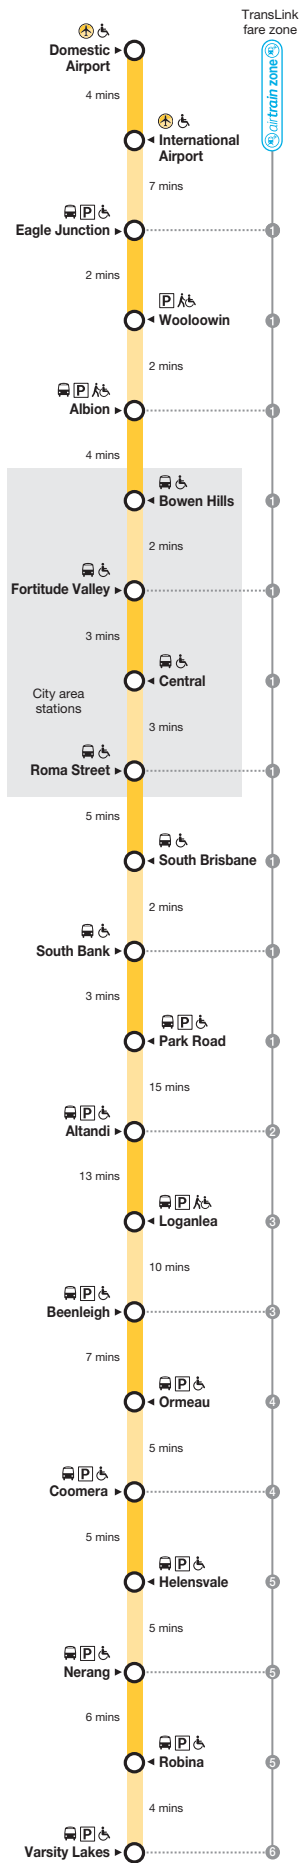

South East Queensland train network map

Airport–City to Varsity Lakes line information

Note: Travel times may vary for inbound services.

Network map key

- Ferry Grove and Beenleigh lines
- Shorncliffe and Cleveland lines
- Airport and Gold Coast lines
- Caboolture/Sunshine Coast and Ipswich/Rosewood lines
- Redcliffe Peninsula and Springfield lines
- Doomben line
- Special event service only
- Route 649: Nambour–Caboolture railbus

- Transfer to other train services
- TransLink fare zones
- Transfer to busway services
- Special fares apply
- Independent access
- Assisted access

This map only shows connecting railbus services at train stations. These railbus services replace train services. Many more bus services are scheduled to connect with train services at most train stations.

Express services do not stop at all stations depicted on this map. Please refer to separate line timetables for details.

Most train stations have free park 'n' ride facilities.

For details visit translink.com.au or call 13 12 30 anytime.

* Services to and from the airport stations are operated by Airtrain Citylink Limited ABN 98 066 543 315 pursuant to a contract for services with Queensland Rail.

† Services to and from Gympie North do not stop at Eagle Junction.

Schematic map – not to scale.

Line information key

- This station has a connecting bus service
- Parking available
- Independent access
- Assisted access