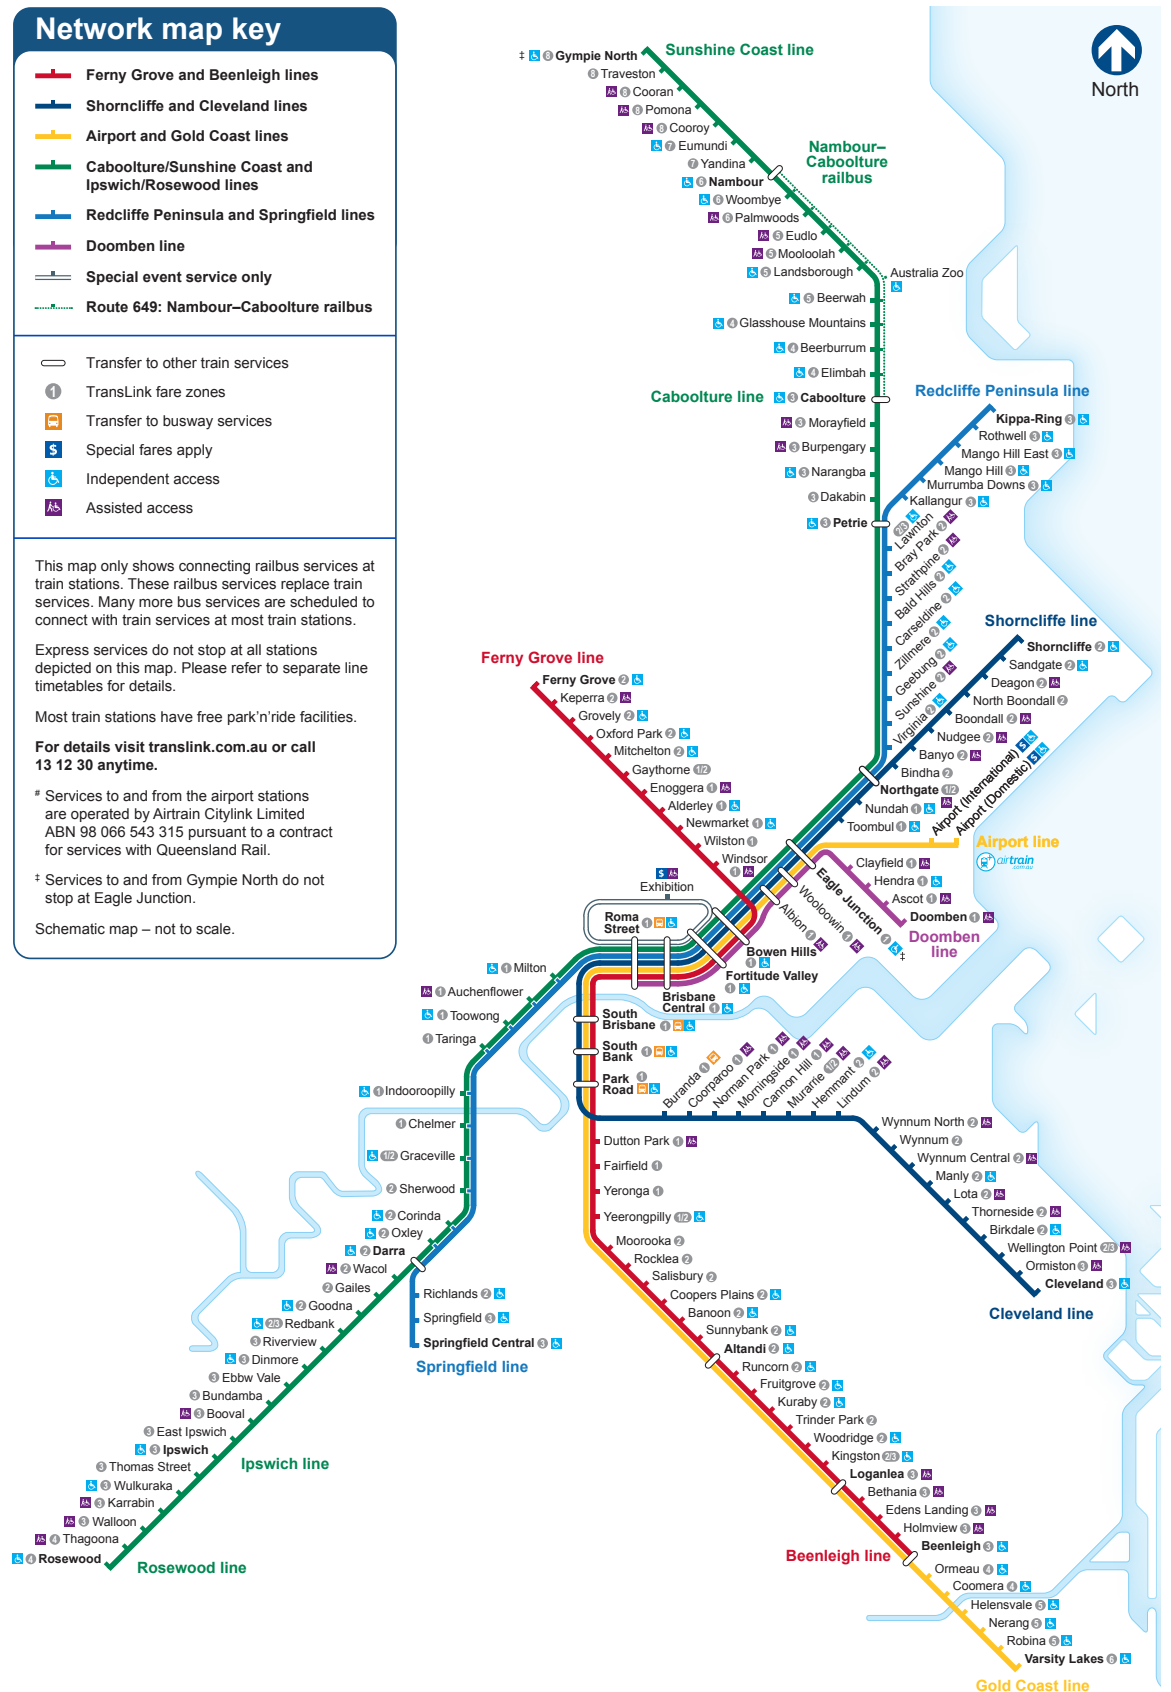

For the most up-to-date service information visit translink.com.au or call 13 12 30 anytime. Scheduled works can be viewed 12 months in advance at queenslandrail.com.au.

Guardian trains

outbound

Depart	Origin	Destination	Arrive
Monday to Thursday services			
6:42pm	Altandi	Varsity Lakes	7:37pm
8:57pm	Altandi	Varsity Lakes	9:52pm
11:27pm	Altandi	Varsity Lakes	12:22am

Express services do not stop at all stations depicted on this map. Please refer to separate line timetables for details.

Most train stations have free park 'n' ride facilities.

For details visit translink.com.au or call 13 12 30 anytime.

Schematic map – not to scale.

Line information key

- This station has a connecting bus service
- Parking available
- Independent access
- Assisted access

Varsity Lakes to City-Airport

inbound

Saturday and Sunday (On public holidays please use Sunday timetable)