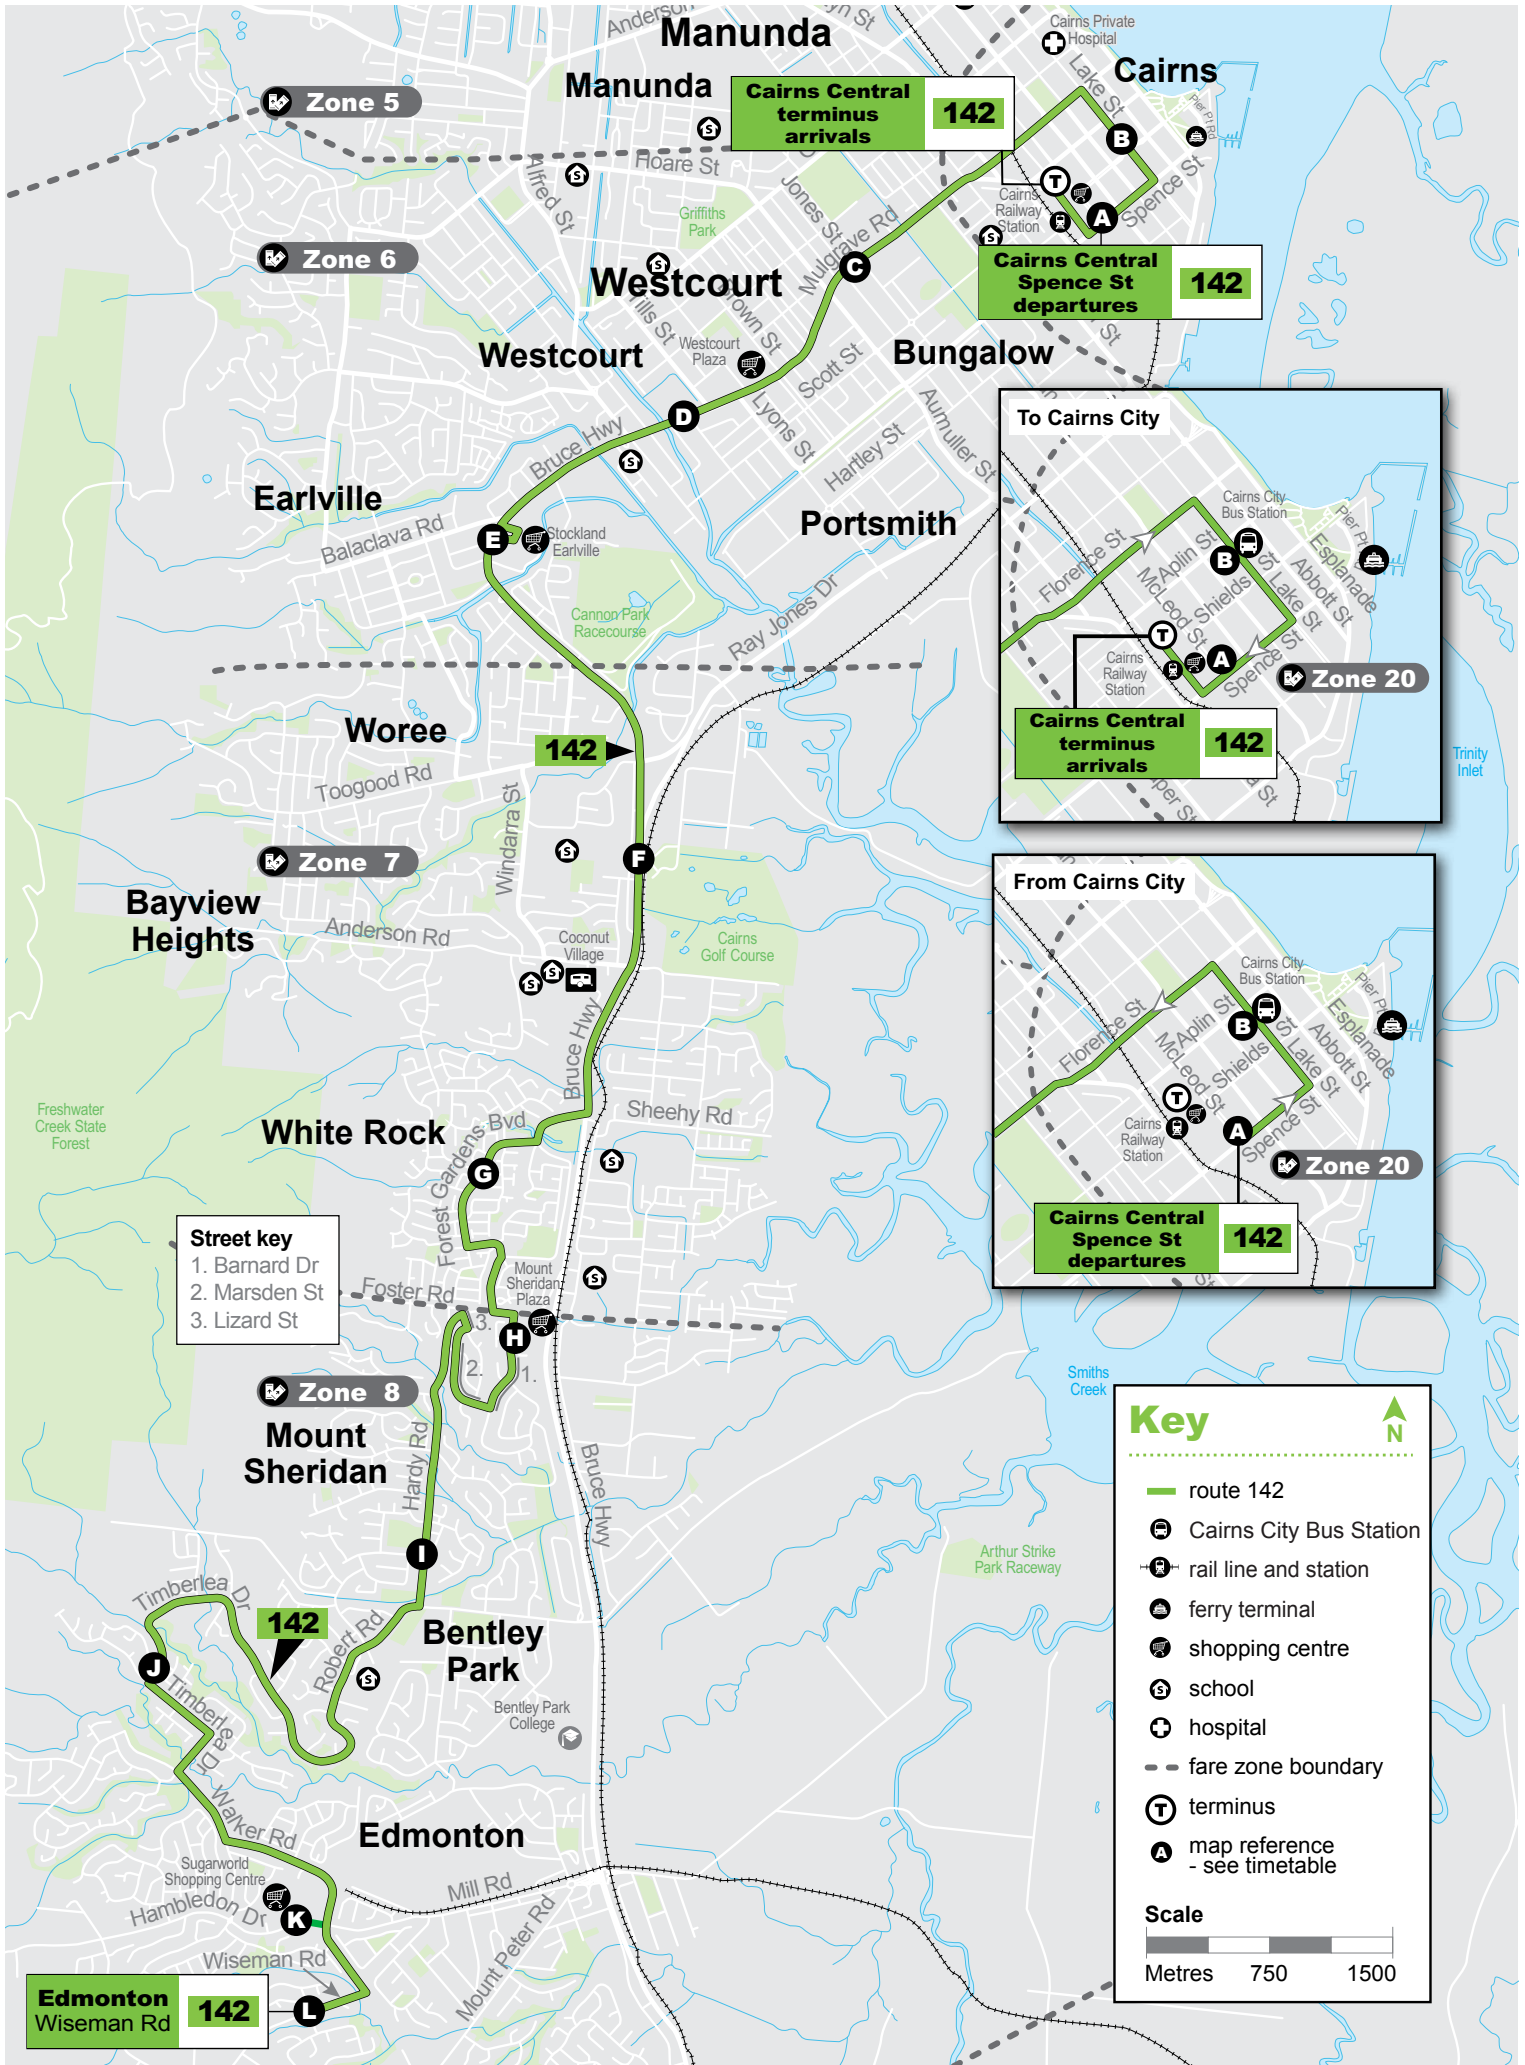

## Timetable information

**How to read this timetable**

1. Use the route map to find the two timing points you are located between.
2. Locate these points on the timetable.
3. Your bus is scheduled to arrive between the times shown for these points. For example, if your bus stop is situated between timing points **A** and **B** on the map, then the bus is scheduled to arrive between the times listed for **A** and **B**.

## Mt Sheridan Plaza bus stop map

Due to unforeseen circumstances, details on this timetable may change.

Download the MyTransLink app for the most up-to-date bus information on bus timetables, maps and journey planning.

© The State of Queensland (Department of Transport and Main Roads) 2020  
Route 142 printed Jan 2020

**142**

**142** Cairns Central to Edmonton

Effective from 24 February 2020

## Route description

**142** Cairns Central to Edmonton, servicing Stockland Earlville, Mt Sheridan Plaza, Sugarworld. Operates 7 days.

**Cairns Central terminus arrivals** 142

**Cairns Central Spence St departures** 142