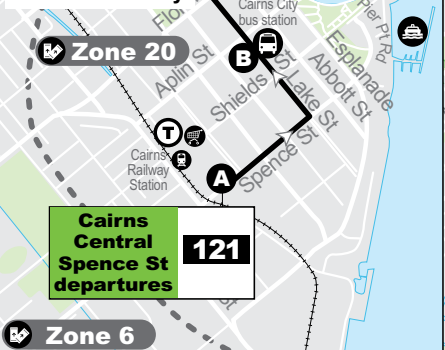

From Cairns City

Cairns Central terminus 121

Cairns Central Spence St 121

Cairns Central terminus arrivals 121

Cairns Central Spence St departures 121