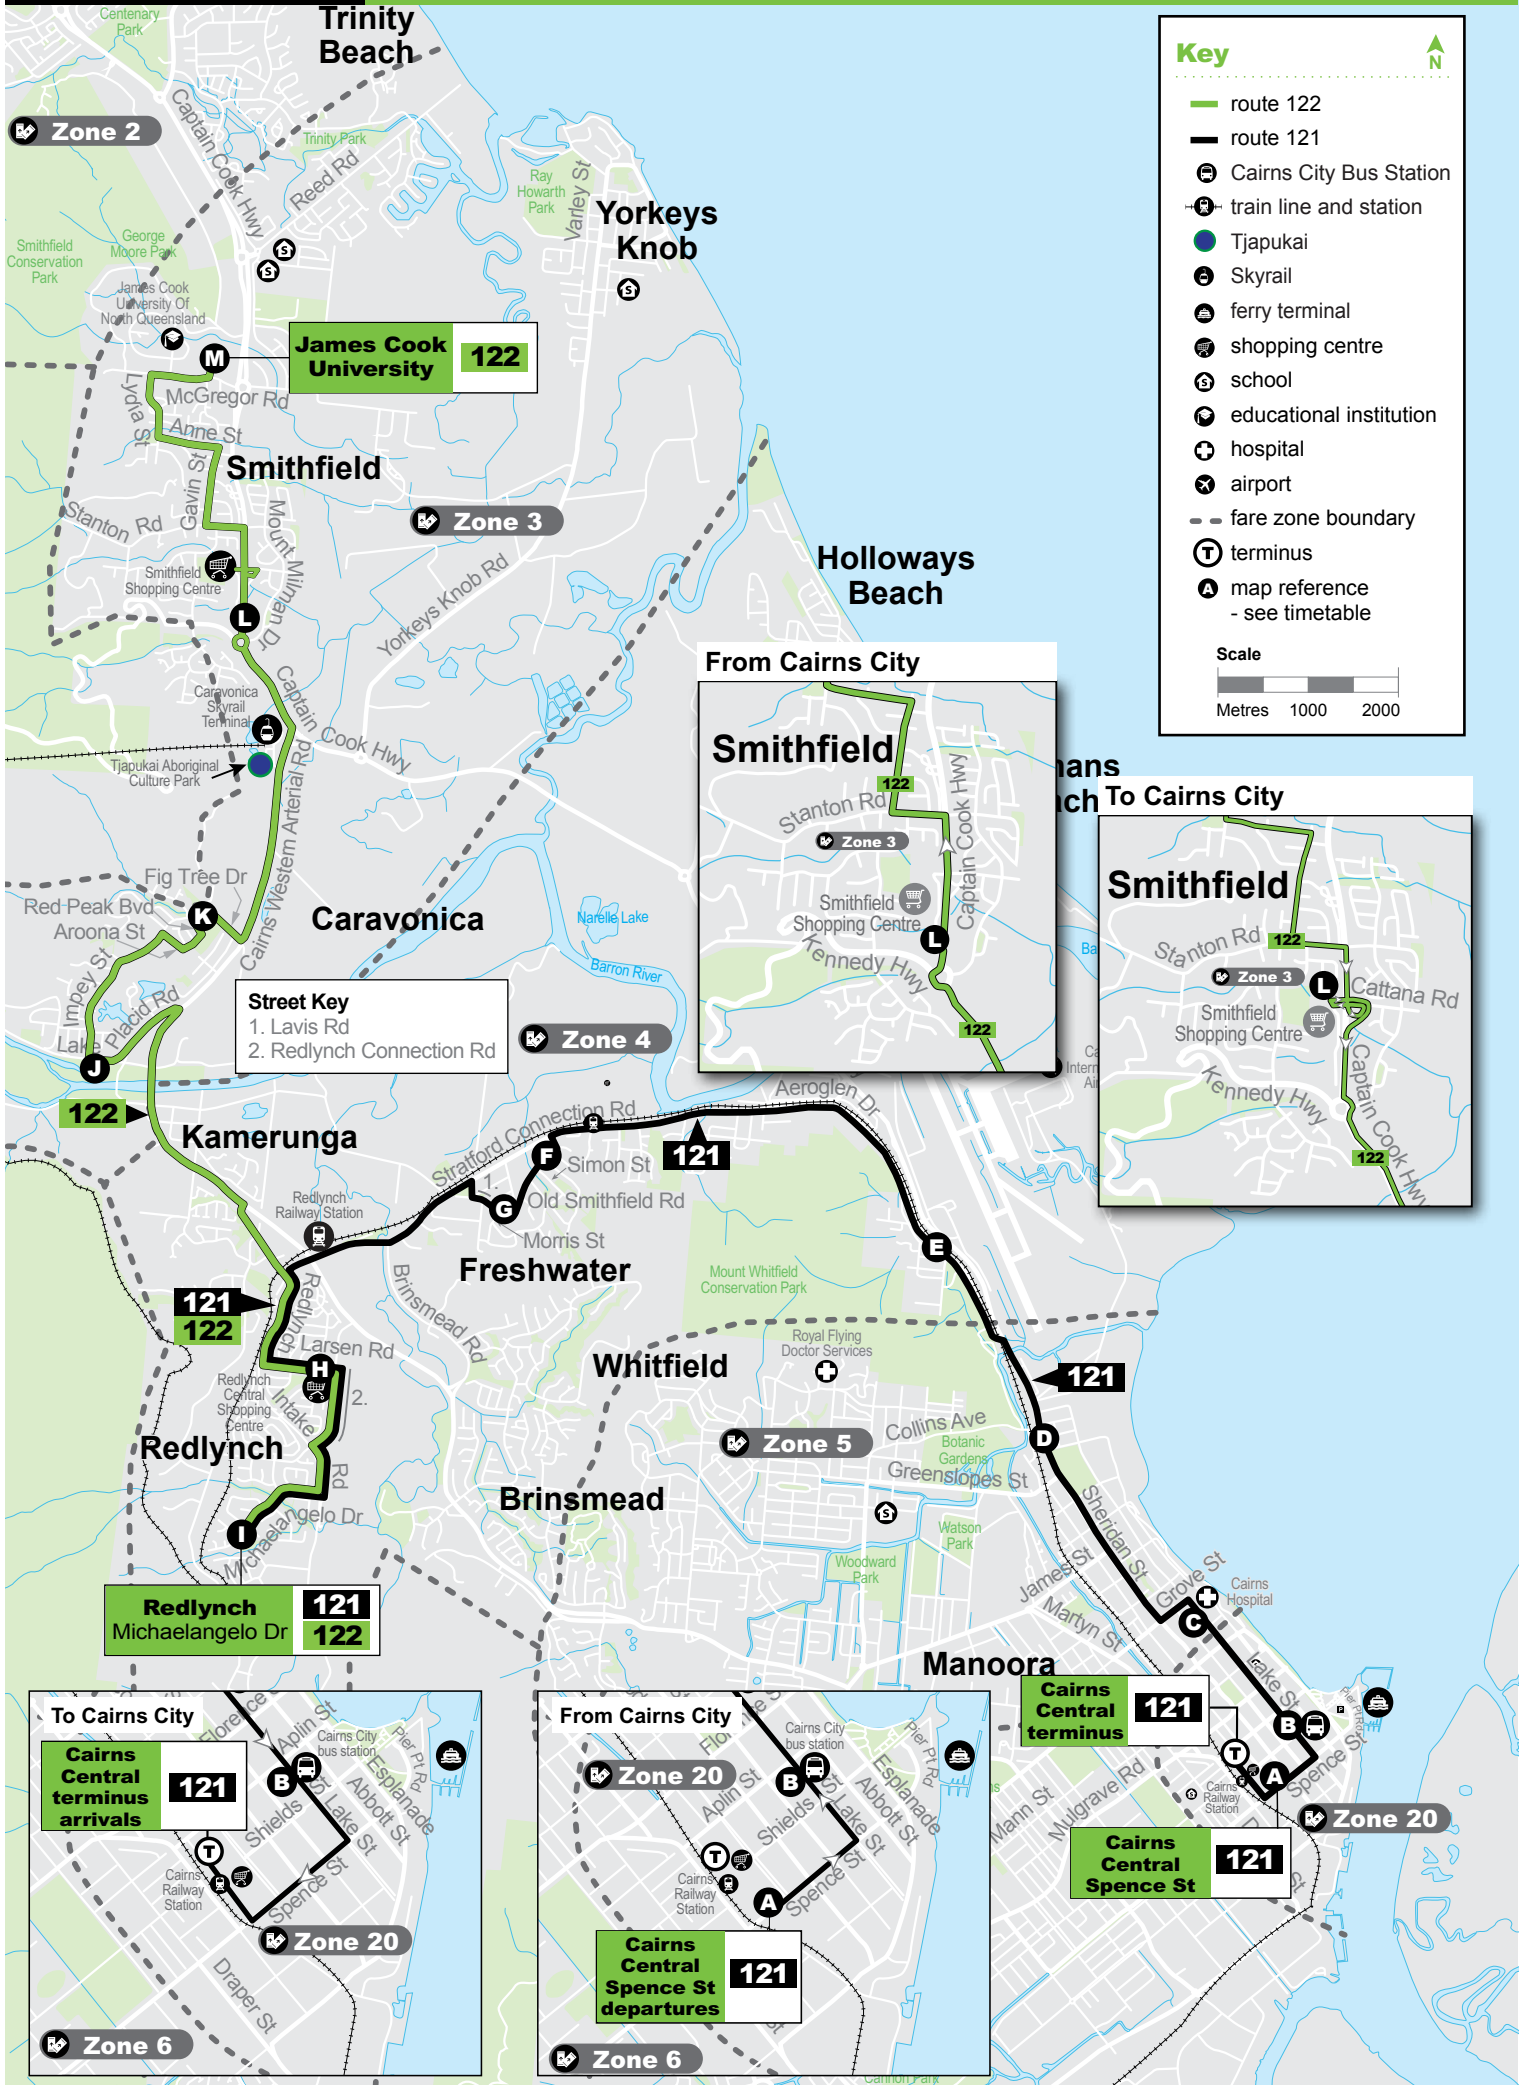

## Route descriptions

**121** Cairns Central to Redlynch servicing Cairns City Bus Station, Cairns Hospital, Freshwater and Redlynch. Operates 7 days.

**122** Redlynch to James Cook University servicing Redlynch, Lake Placid and Smithfield. Operates 7 days.

Route

## Route map