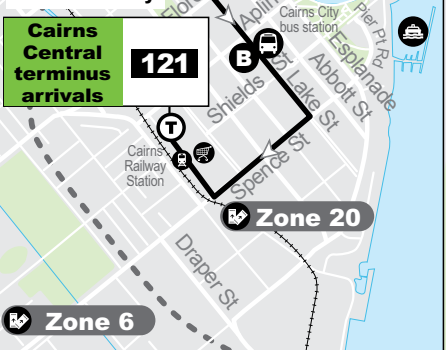

To Cairns City