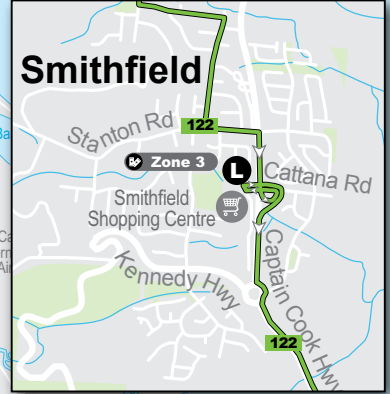

From Cairns City To Cairns City

Street Key
1. Lavis Rd
2. Redlynch Connection Rd