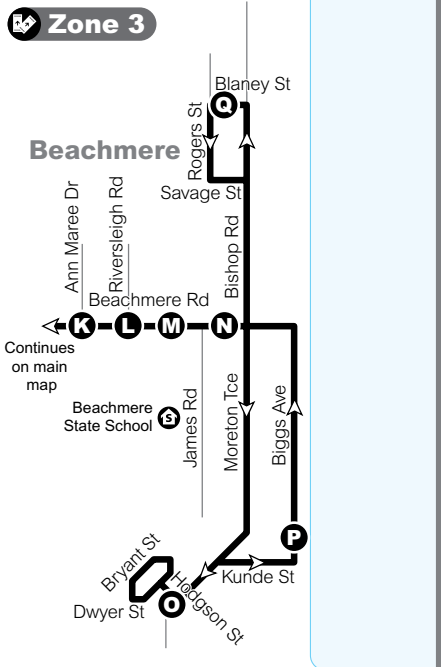

Key

- route 651
- route 651 (Monday to Saturday only)
- route 652
- route 655
- route 657
- timing points
- bus interchange
- train line & station
- school
- university/TAFE
- shops
- hospital
- park 'n' ride

Diagrammatic map - not to scale

Zone 3

Zone 3

**Route 651**

Servicing

- Caboolture North West
- Morayfield Shopping Centre
- Caboolture station

**Route 652**

Servicing

- Caboolture station
- Caboolture
- Beachmere

**Route 655**

Servicing

- Caboolture station
- Caboolture Hospital / TAFE / USC

**Route 657**

Servicing

- Caboolture station
- Caboolture North