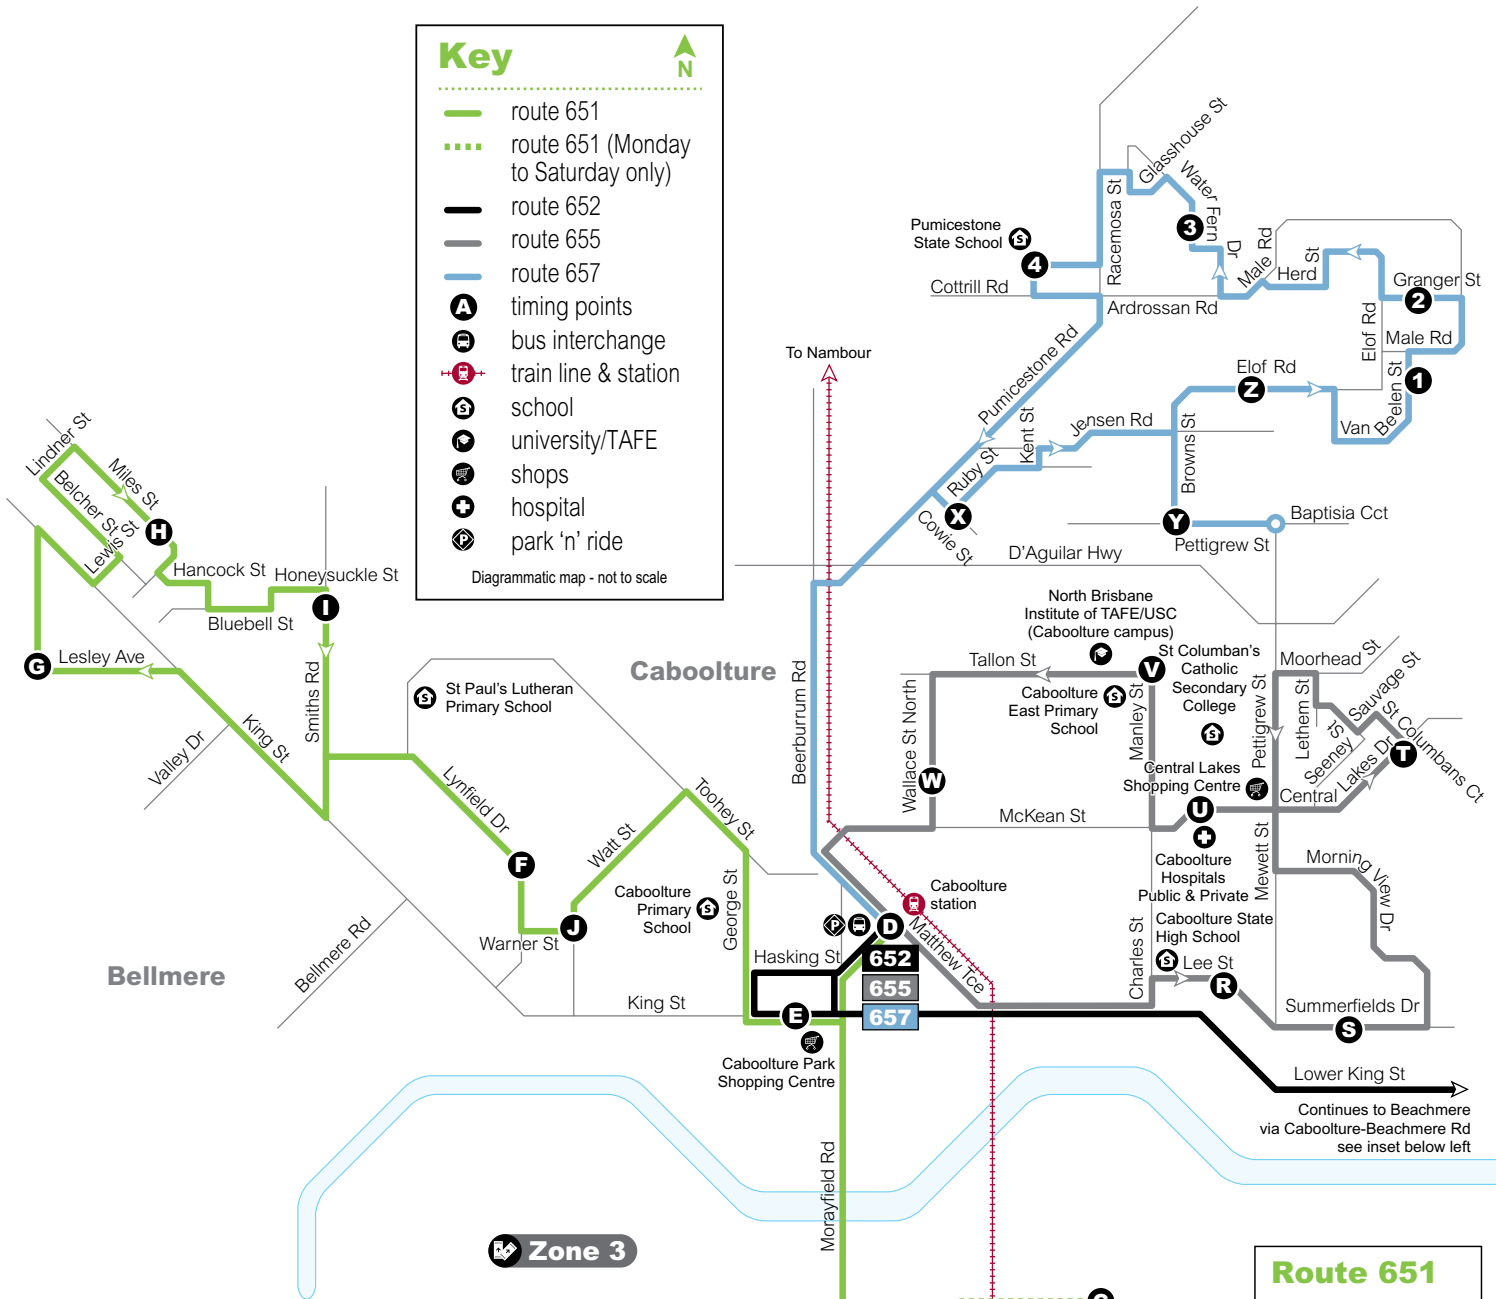

Routes

651, 652, 655, 657

Route map

Key

- route 651
- route 651 (Monday to Saturday only)
- route 652
- route 655
- route 657
- timing points
- bus interchange
- train line & station
- school
- university/TAFE
- shops
- hospital
- park 'n' ride

Diagrammatic map - not to scale

Zone 3

Zone 3