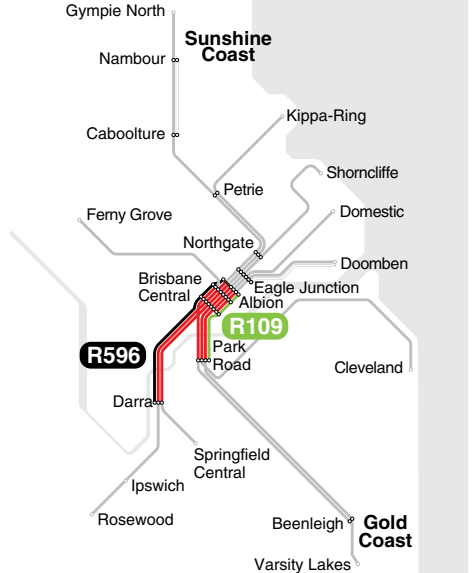

mini network map

See inside for complete network map.

Real-time info about your favourite trip.

Free MyTransLink App for iOS and Android.