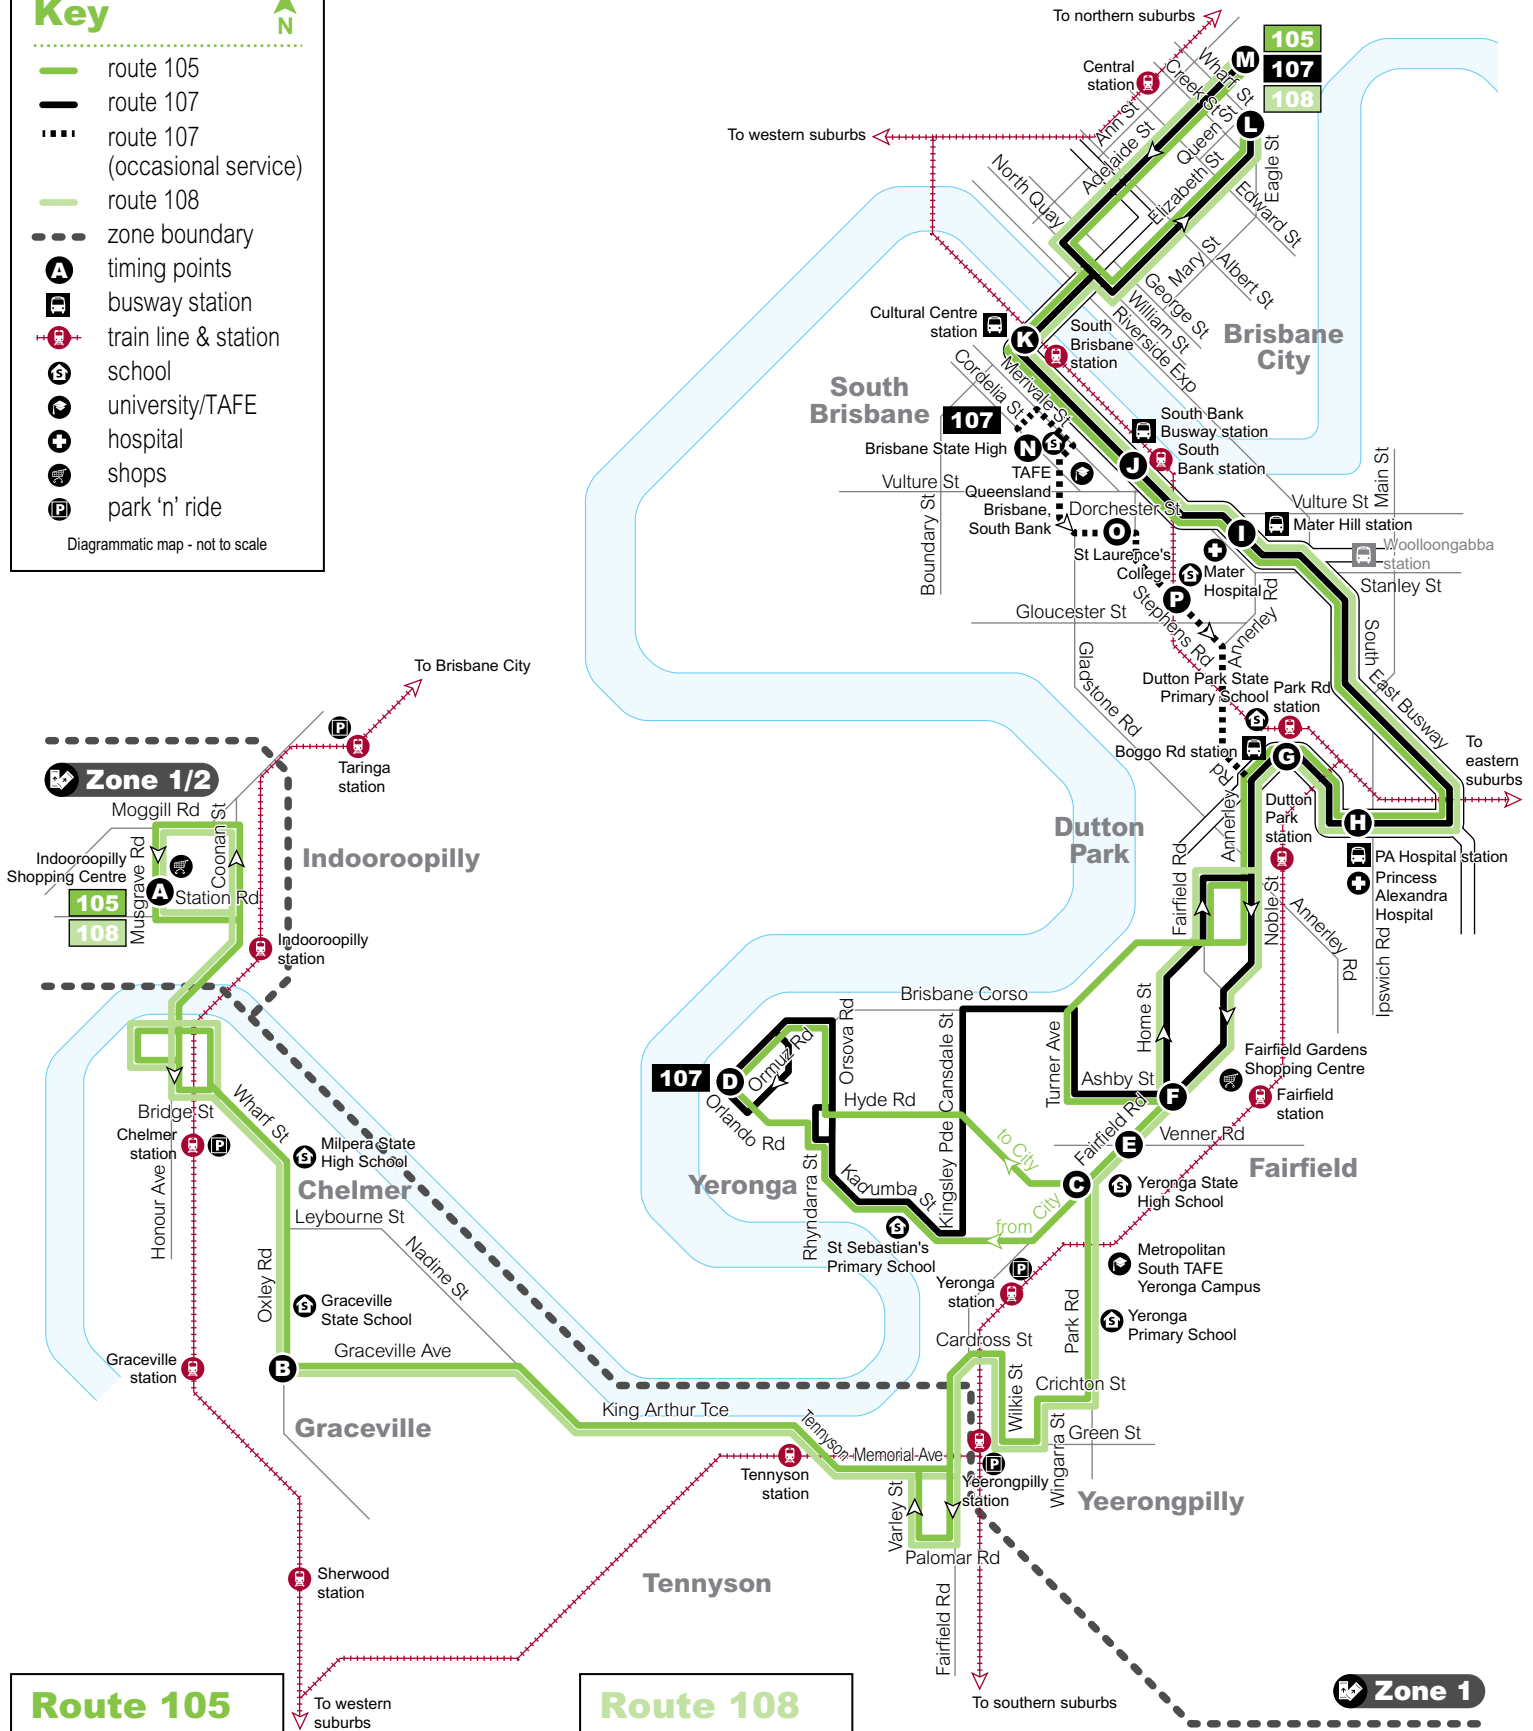

Route descriptions

105 Indooroopilly to City servicing Indooroopilly, Tennyson, Yeerongpilly, Yeronga, Fairfield, PA Hospital and City. Operates 7 days.

107 Yeronga to City servicing Yeronga, Fairfield, PA Hospital and City. Operates Monday to Friday peak hours only.

Routes

105, 107, 108

Route map

Key

- route 105
- route 107
- - - route 107 (occasional service)
- route 108
- - - zone boundary
- A** timing points
- busway station
- train line & station
- school
- university/TAFE
- hospital
- shops
- park 'n' ride

Diagrammatic map - not to scale

Route 105

- Servicing
- Indooroopilly
 - Tennyson
 - Yeerongpilly
 - Yeronga
 - Fairfield
 - PA Hospital
 - City

Route 107

- Servicing
- Yeronga
 - Fairfield
 - PA Hospital
 - City

Route 108

- Servicing
- Indooroopilly
 - Tennyson
 - Yeerongpilly
 - Yeronga
 - Fairfield
 - PA Hospital
 - City

Zone 1

Zone 2

Indooroopilly to City

servicing Indooroopilly, Tennyson, Yeerongpilly, Yeronga, Fairfield, PA Hospital and City