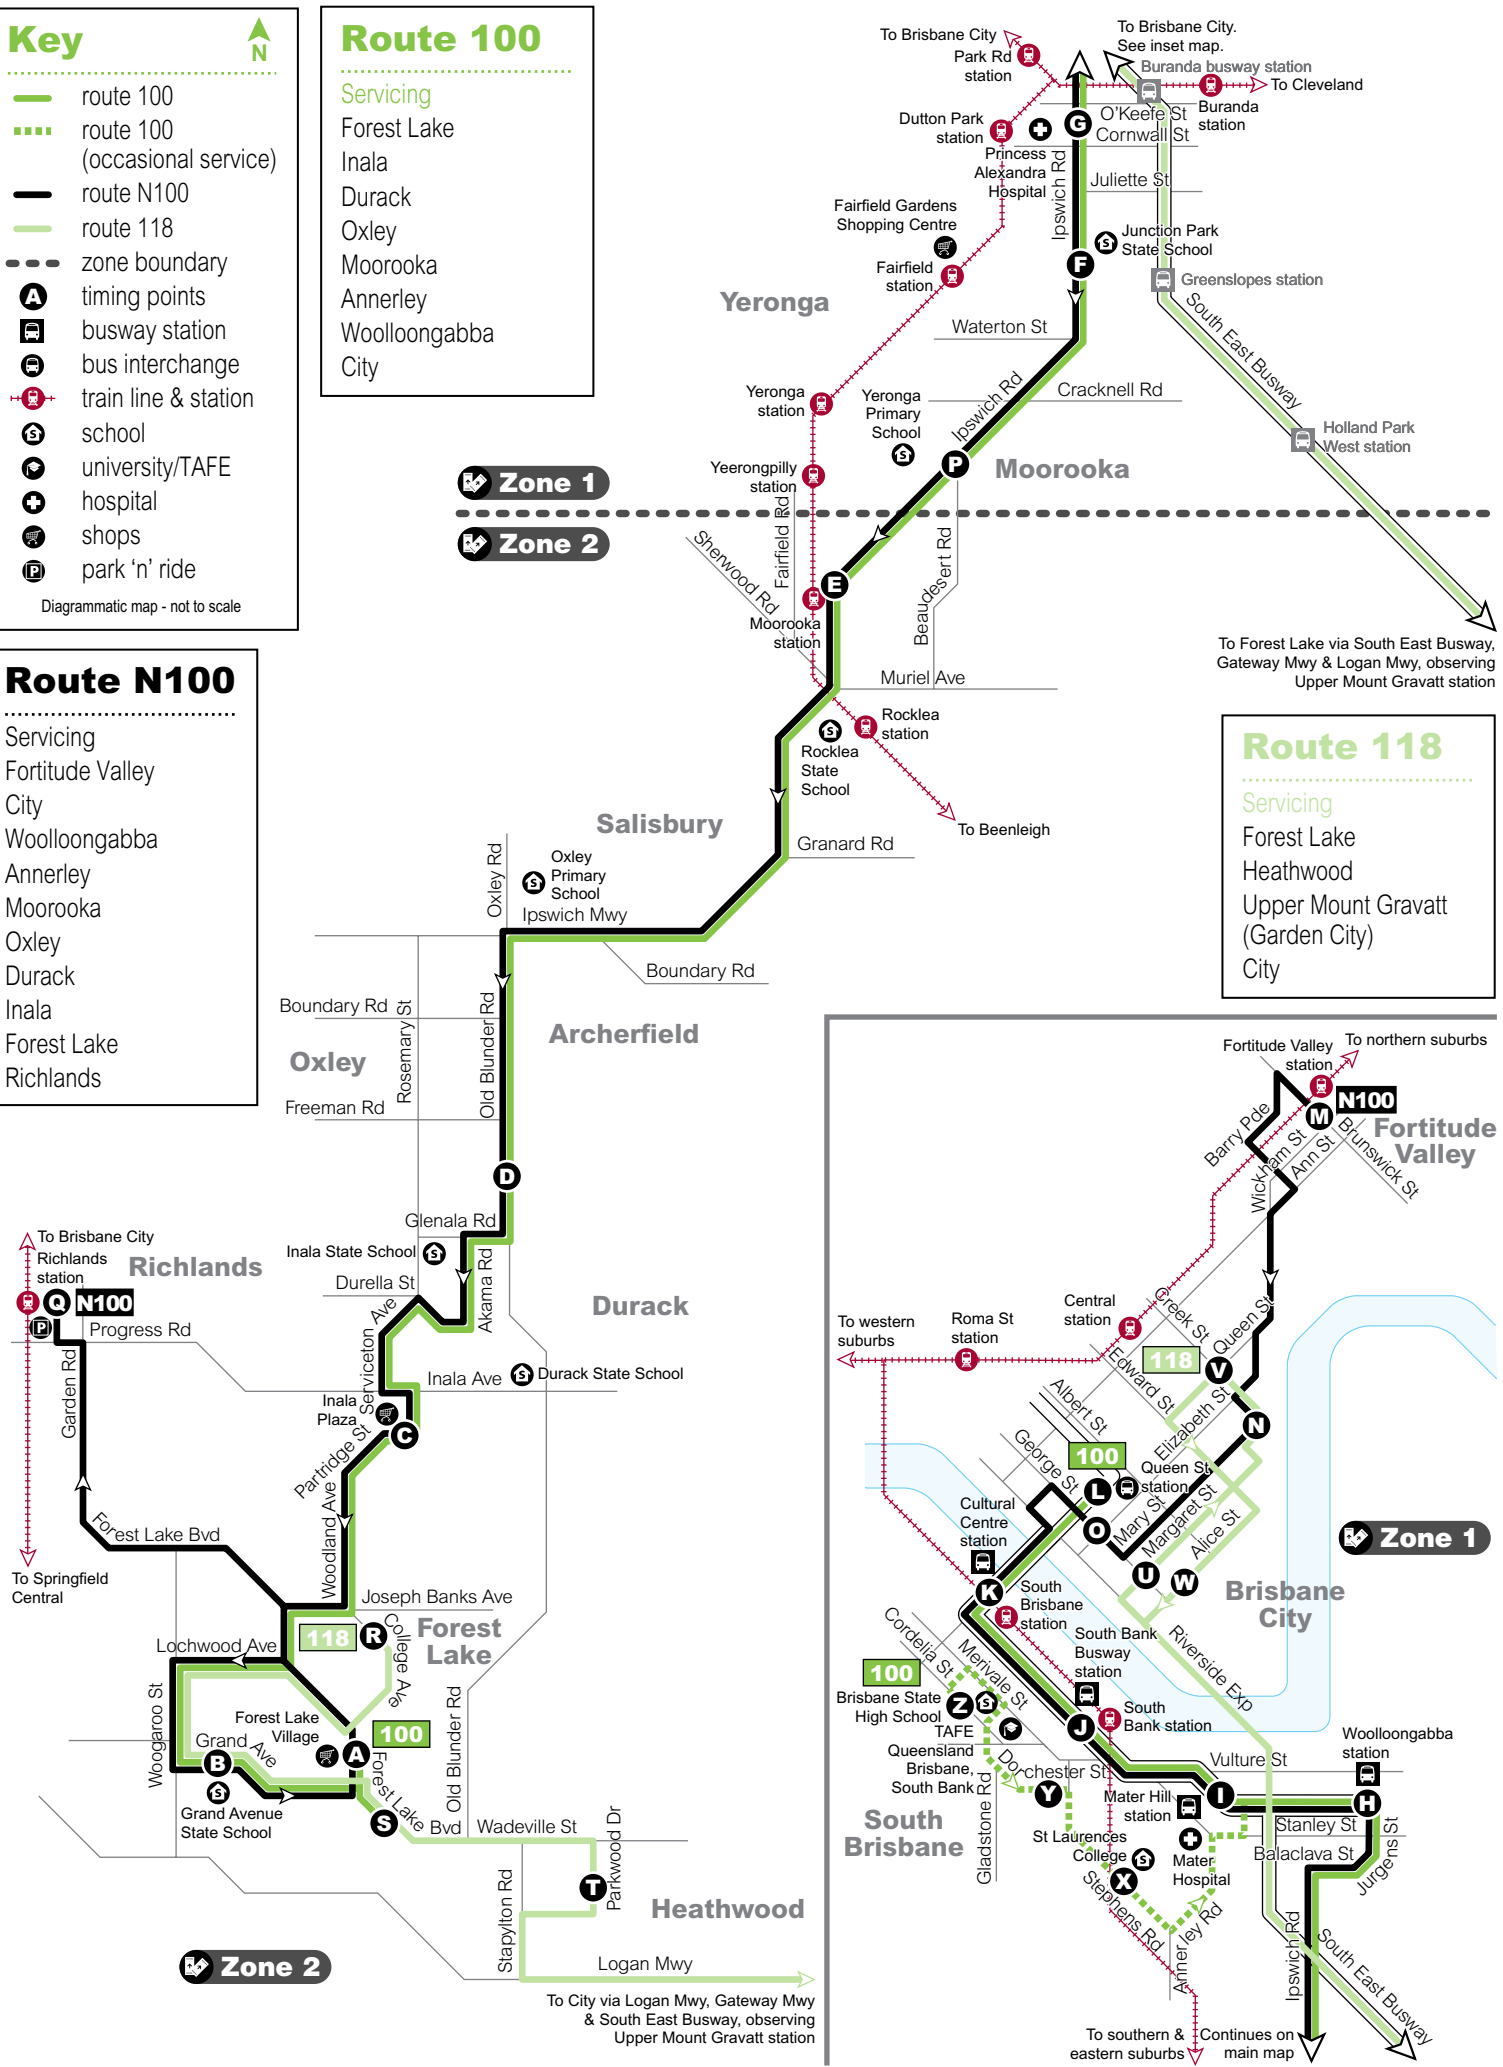

Routes

100, N100, 118

Route map

Key

- route 100
- route 100 (occasional service)
- route N100
- route 118
- zone boundary
- timing points
- busway station
- bus interchange
- train line & station
- school
- university/TAFE
- hospital
- shops
- park 'n' ride

Diagrammatic map - not to scale

Route 100

1. Servicing
2. Forest Lake
   - Inala
   - Durack
   - Oxley
   - Moorooka
   - Annerley
   - Woolloongabba
   - City

Route N100

1. Servicing
2. Fortitude Valley
   - City
   - Woolloongabba
   - Annerley
   - Moorooka
   - Oxley
   - Durack
   - Inala
   - Forest Lake
   - Richlands

Route 118

1. Servicing
2. Forest Lake
   - Heathwood
   - Upper Mount Gravatt (Garden City)
   - City

Zone 1

Zone 2

Zone 1

Zone 2

To City via Logan Mwy, Gateway Mwy & South East Busway, observing Upper Mount Gravatt station

To Forest Lake via South East Busway, Gateway Mwy & Logan Mwy, observing Upper Mount Gravatt station

To southern & eastern suburbs
Continues on main map