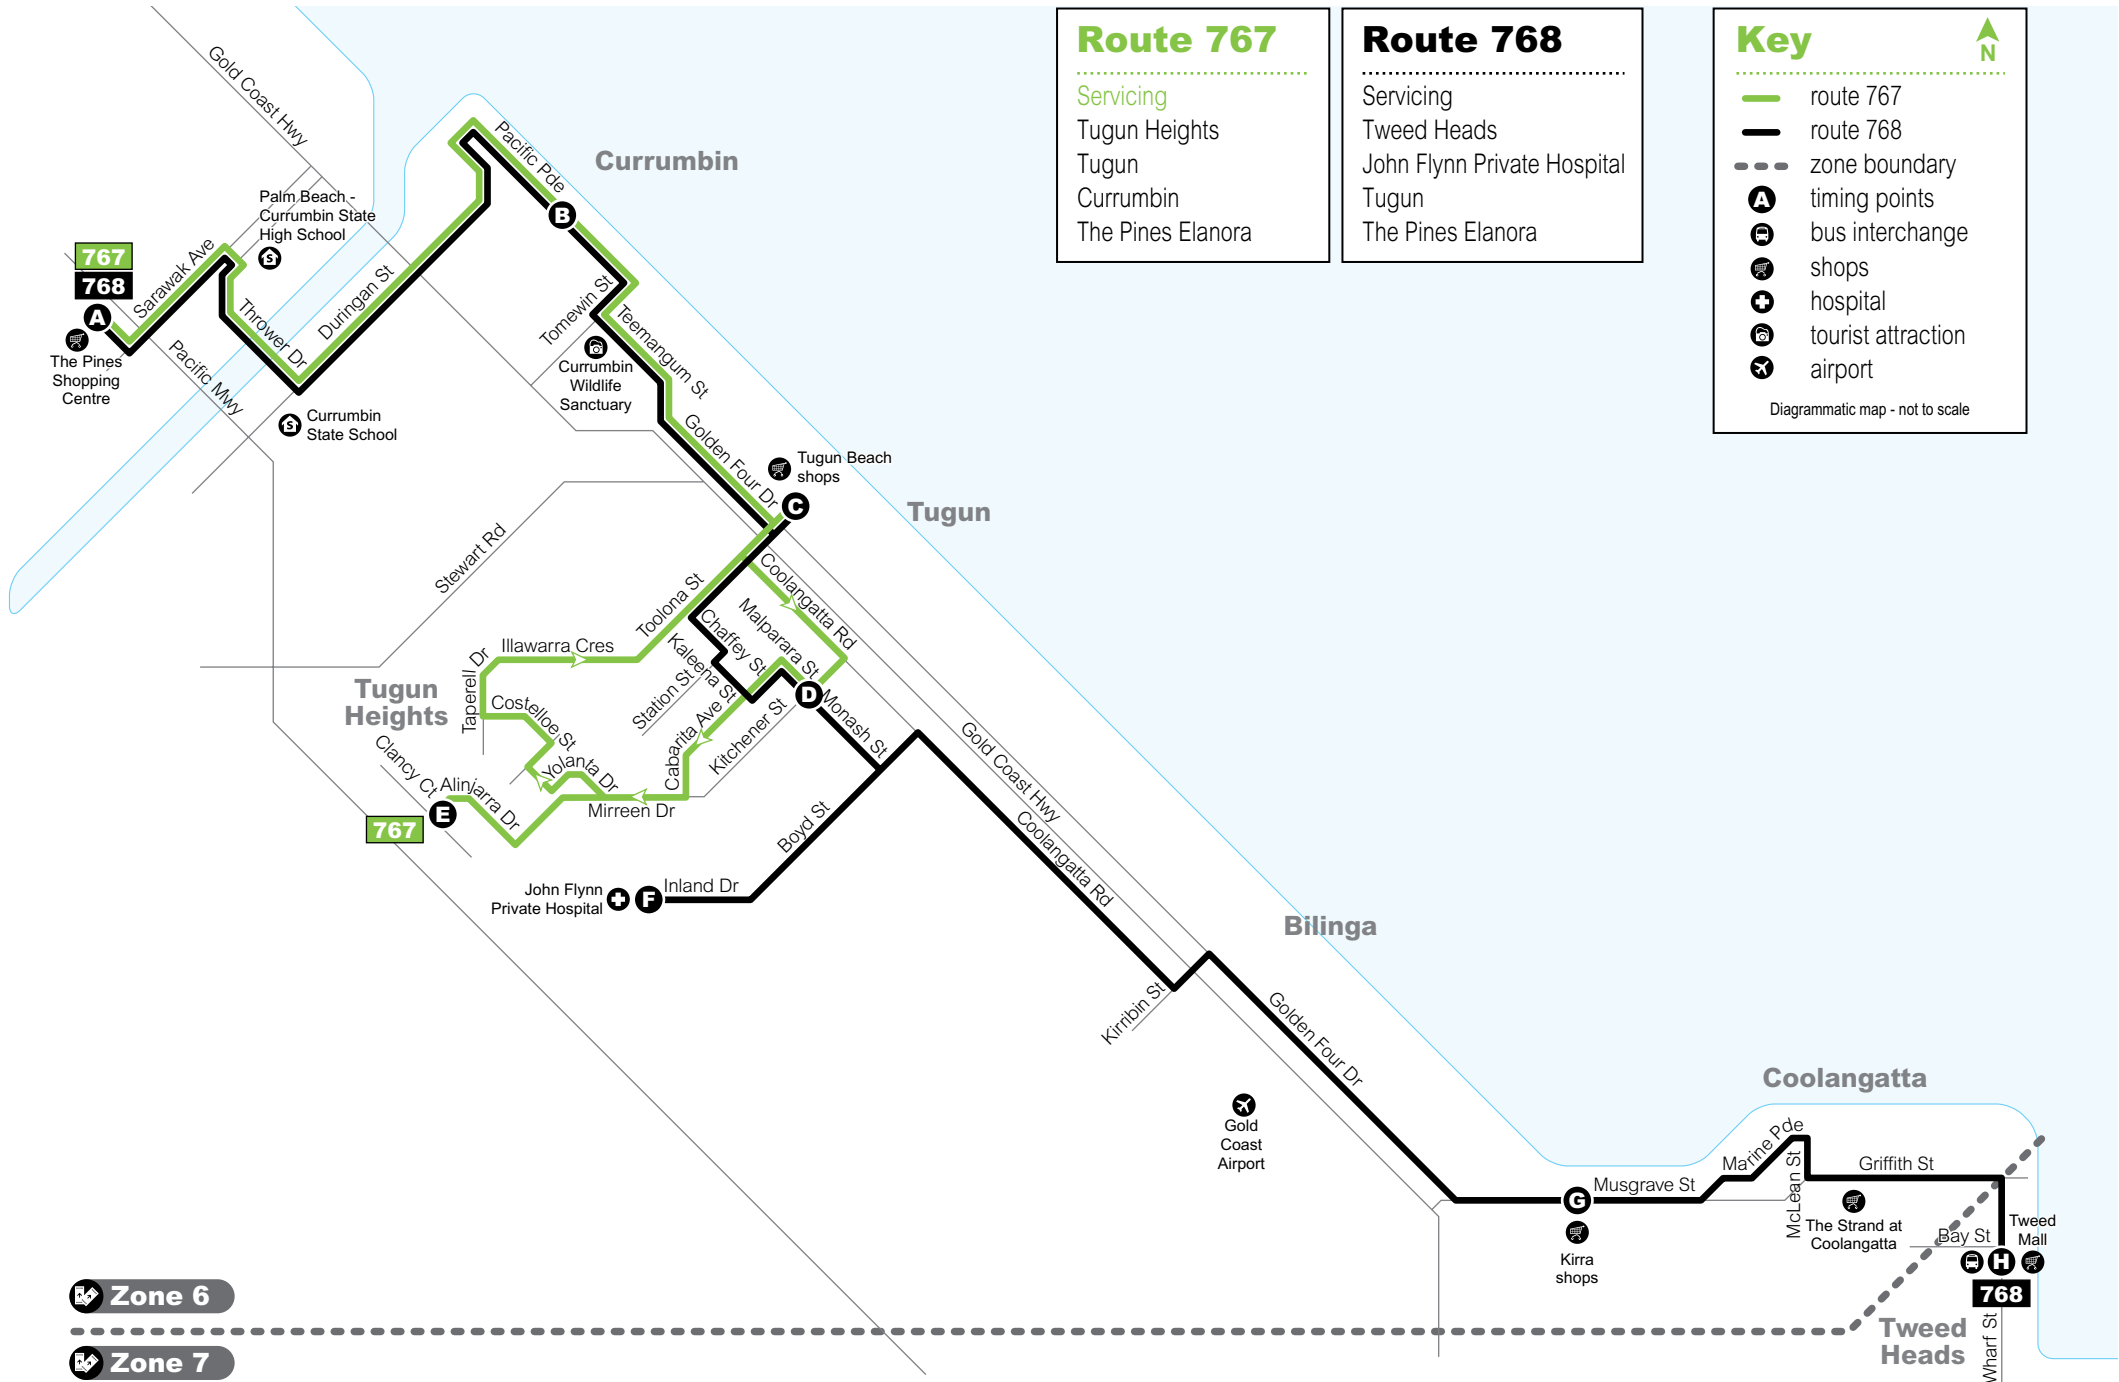

767 Tugun Heights to The Pines Elanora servicing Tugun, Currumbin and The Pines Elanora. Operates 7 days.

768 Tweed Heads to The Pines Elanora servicing Tweed Heads, John Flynn Private Hospital, Tugun and The Pines Elanora. Operates 7 days.

Track your bus in real-time with our MyTransLink app.

Also available for train, ferry and tram.

Route 767

Servicing

- Tugun Heights
- Tugun
- Currumbin
- The Pines Elanora

Route 768

Servicing

- Tweed Heads
- John Flynn Private Hospital
- Tugun
- The Pines Elanora

Key

- route 767
- route 768
- - - zone boundary
- A timing points
- 🚌 bus interchange
- 🏪 shops
- 🏥 hospital
- 🏖️ tourist attraction
- ✈️ airport

Diagrammatic map - not to scale

Zone 6

Zone 7

768

Monday to Friday

The Pines Elanora to Tweed Heads

servicing The Pines Elanora, Tugun, John Flynn Private Hospital and Tweed Heads

Monday to Friday

map ref	Route number	768	768	768	768	768	768	768	768
		am	am	am	am	pm	pm	pm	pm
A	The Pines Shopping Centre, stop A	8.25	9.35	10.35	11.35	12.35	1.35	2.35	3.35
B	Currumbin Beach	8.35	9.41	10.41	11.41	12.41	1.41	2.41	3.41
C	Tugun Beach shops	8.40	9.46	10.46	11.46	12.46	1.46	2.46	3.46
F	John Flynn Hospital	8.47	9.53	10.53	11.53	12.53	1.53	2.53	3.53
G	Musgrave St at Kirra shops	8.57	10.03	11.03	12.03	1.03	2.03	3.03	4.03
H	Tweed Heads, Wharf St	9.04	10.10	11.10	12.10	1.10	2.10	3.10	4.10