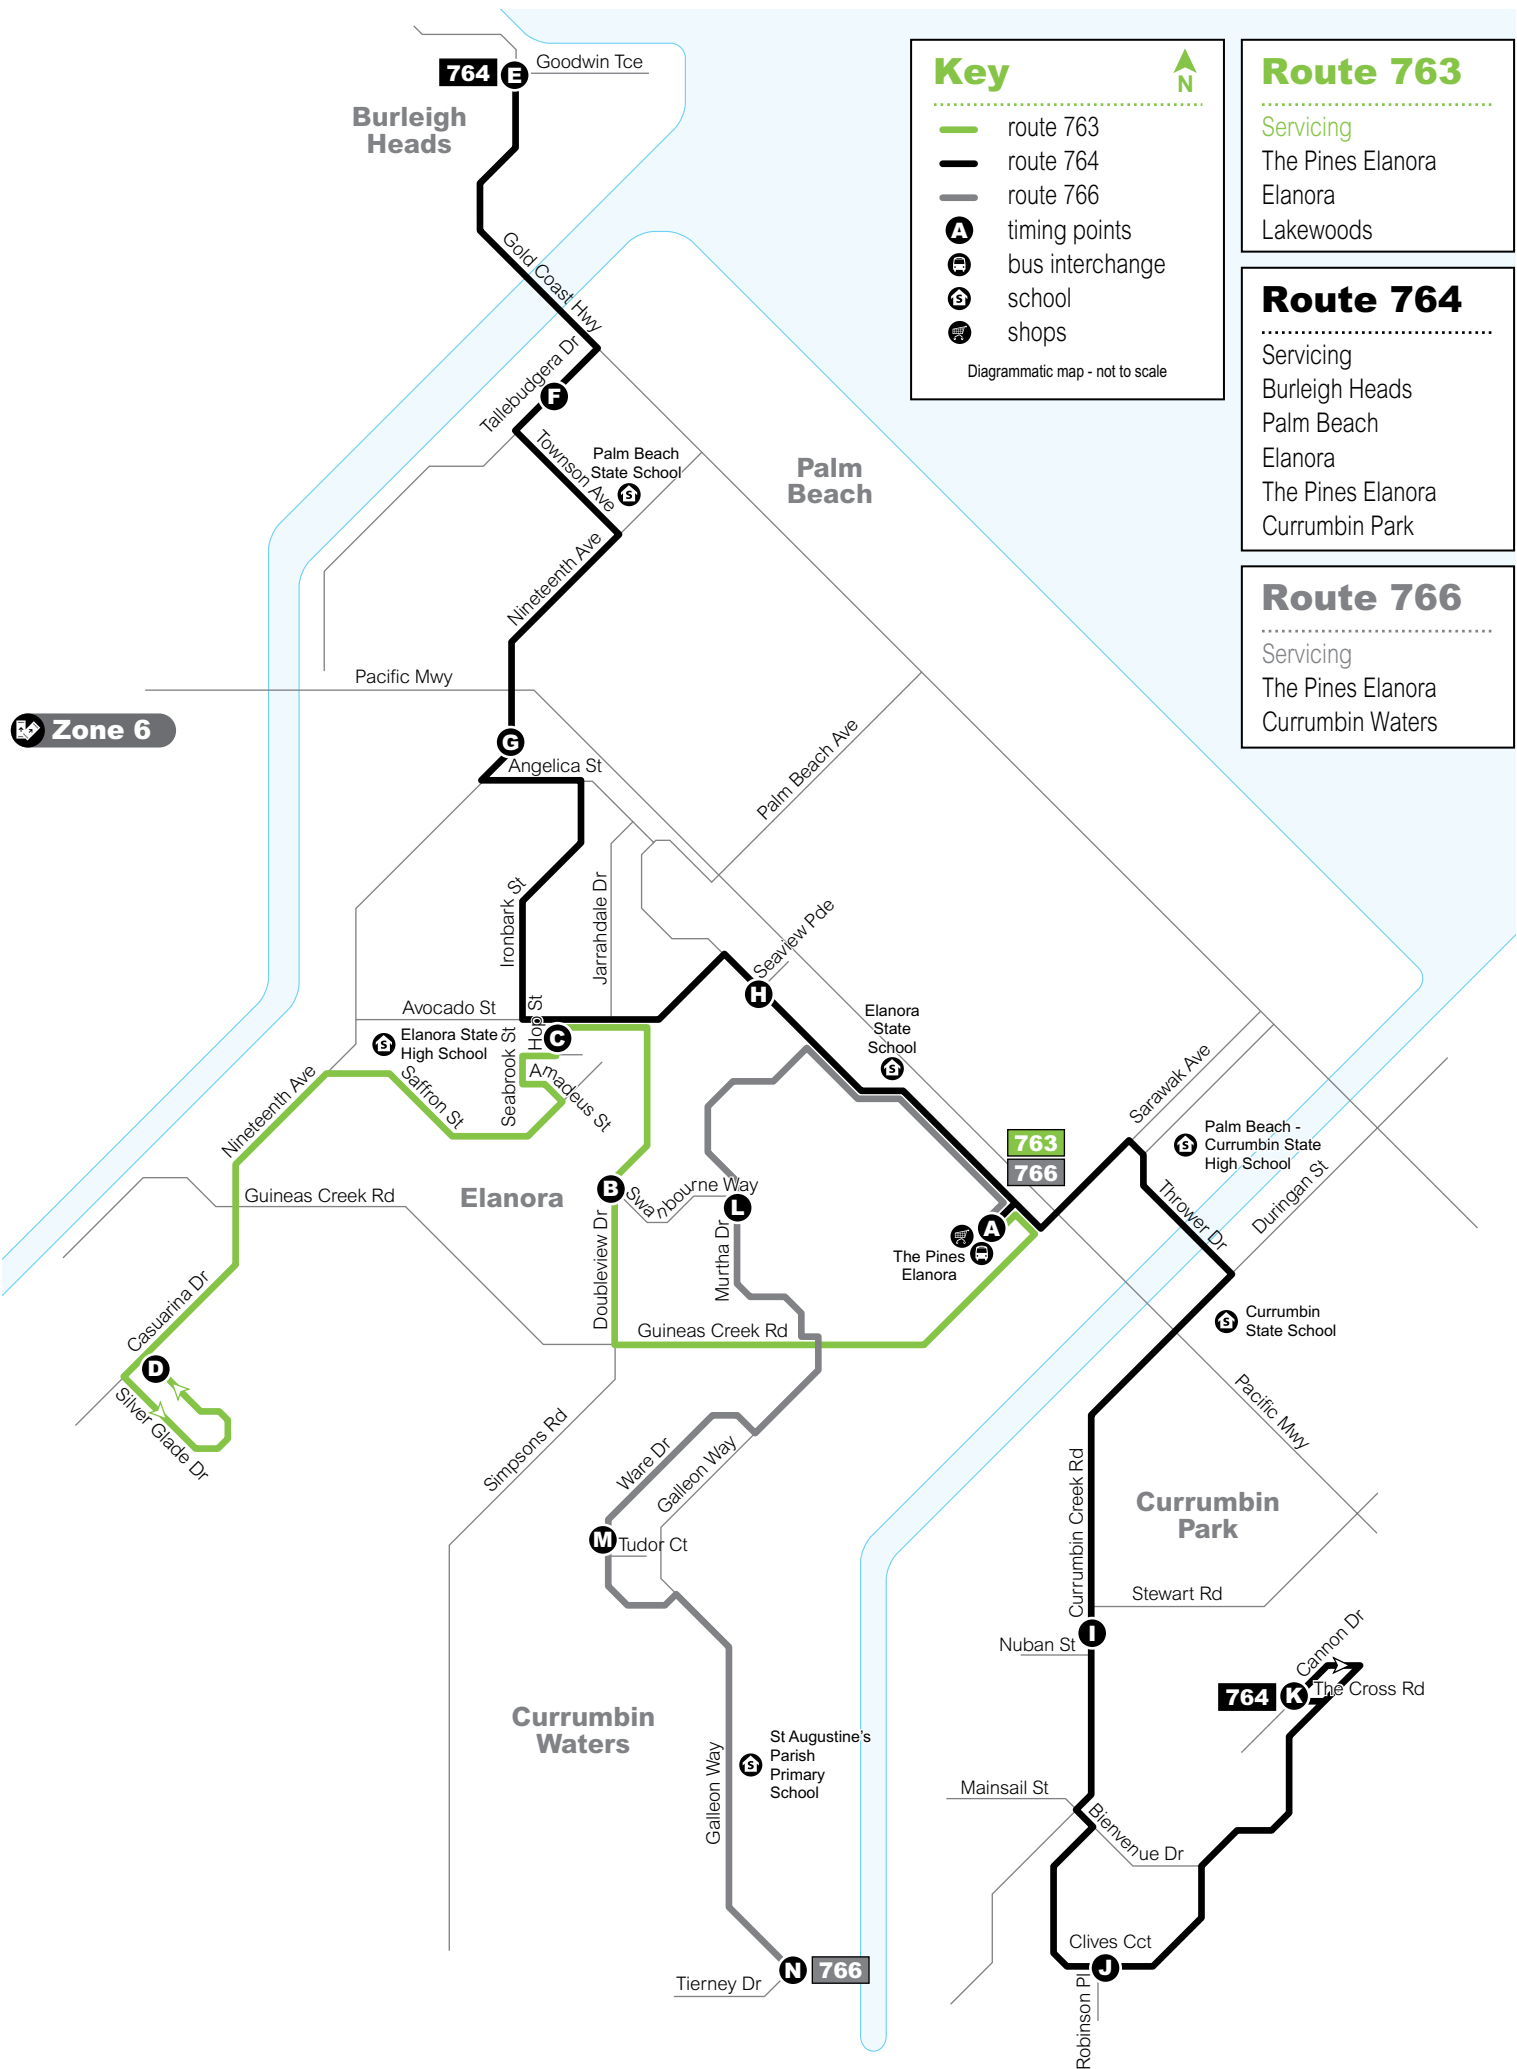

Routes

763, 764, 766

Route map