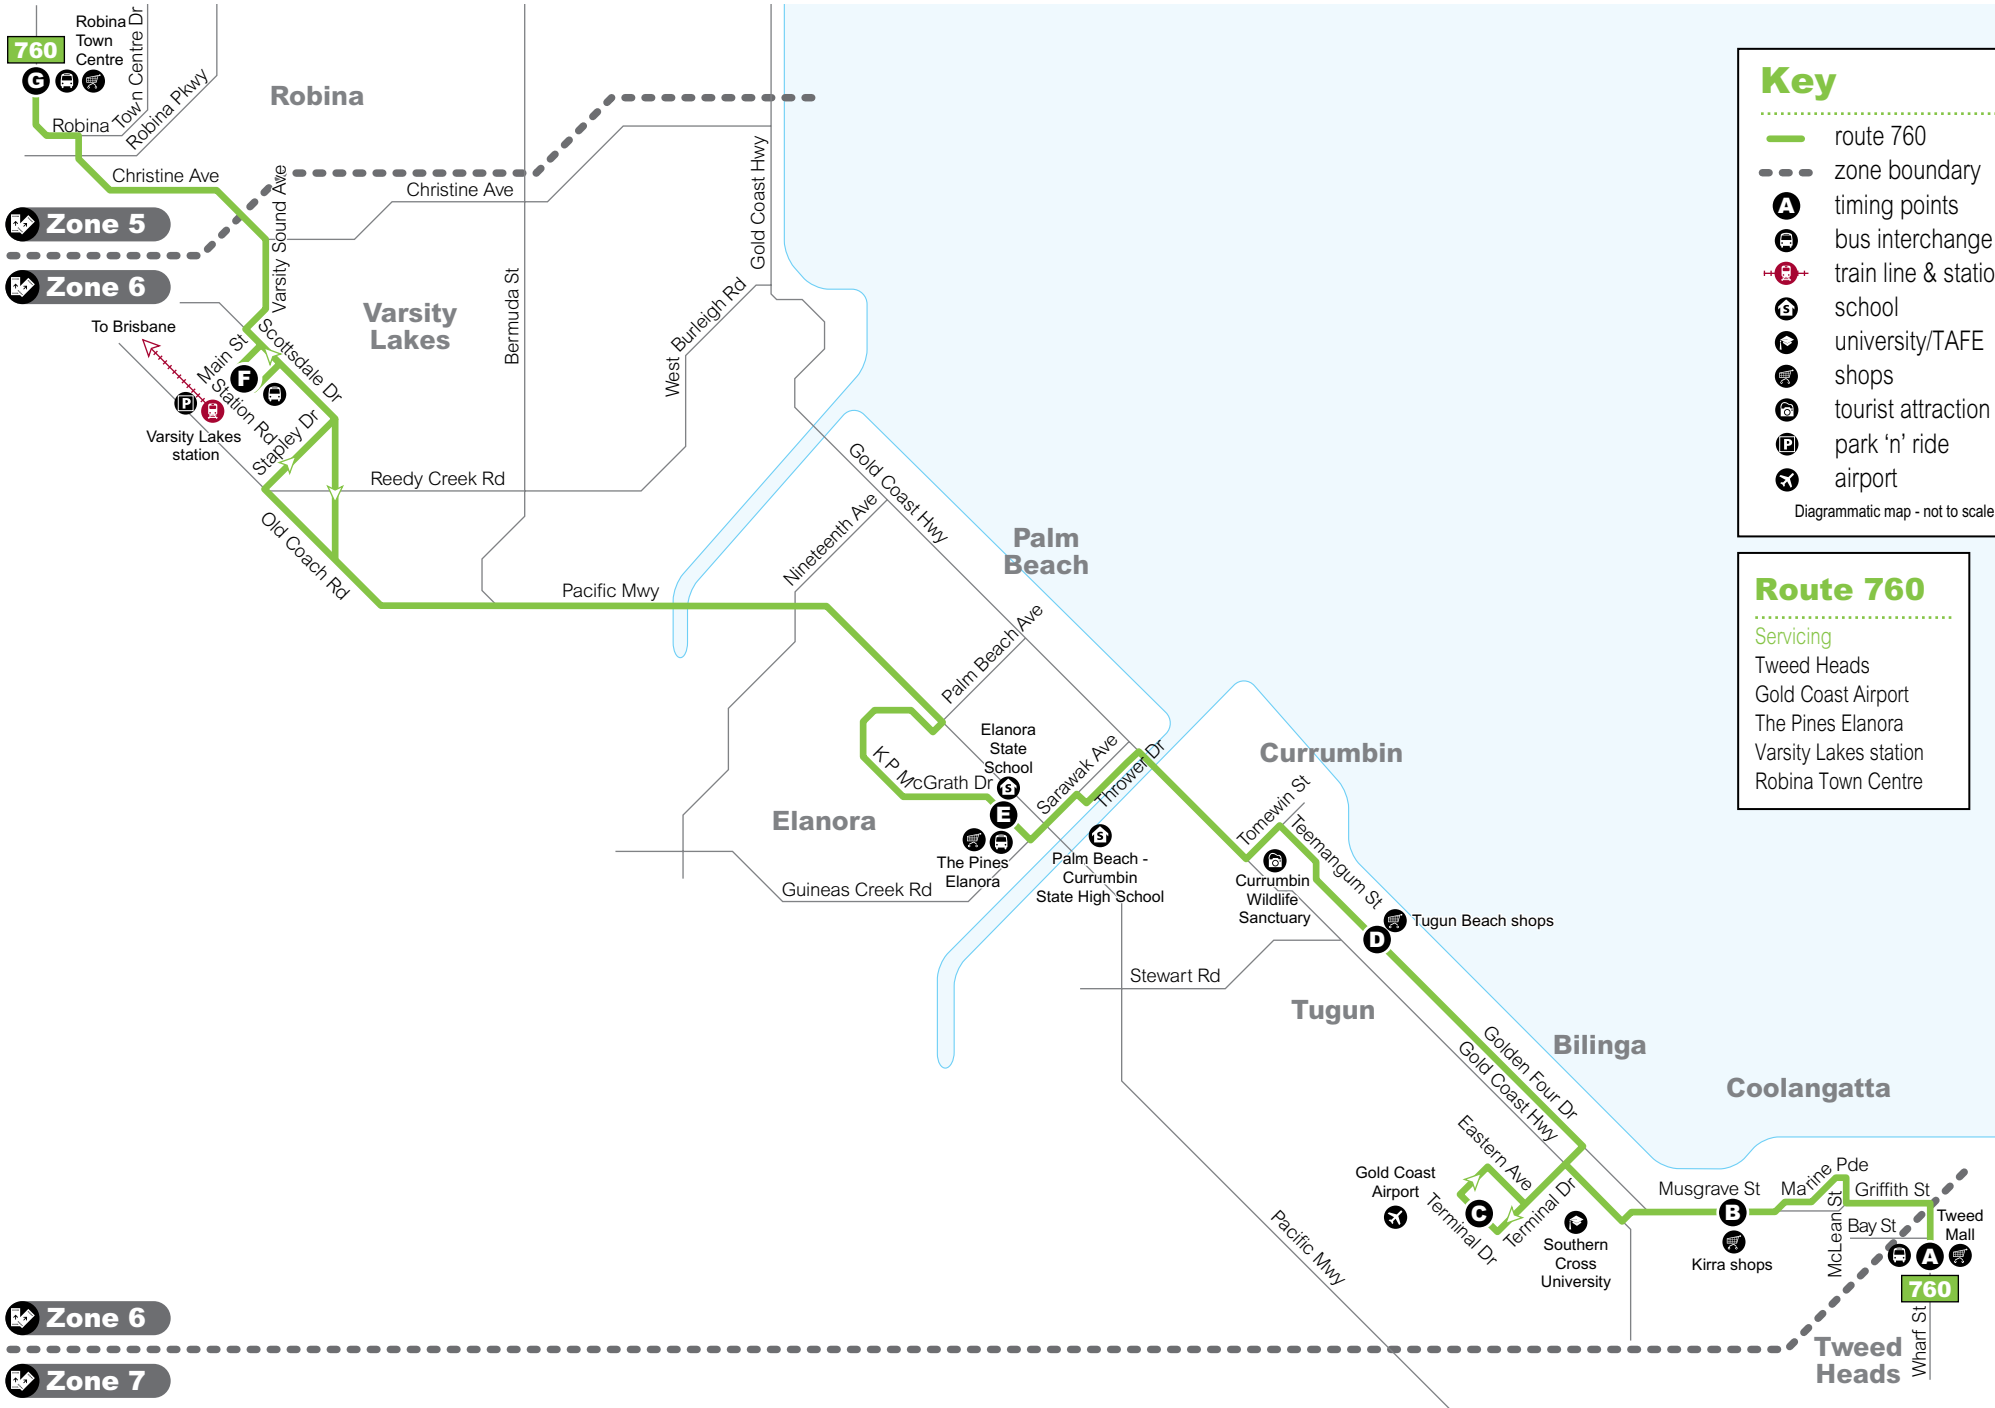

© The State of Queensland (Department of Transport and Main Roads) 2017
Printed December 2017

Tweed Heads to Robina Town Centre

servicing Tweed Heads, Gold Coast Airport, The Pines Elanora, Varsity Lakes station and Robina Town Centre

Monday to Friday

map ref	Route number	760	760	760	760	760	760	760	760	760	760	760	760	760	760	760	760	760	760	760	
		am	am	am	am	am	am	am	am	am	am	am	am	am	am	pm	pm	pm	pm	pm	
A	Tweed Heads, Wharf St	4.58	5.28	5.56	6.26	6.50	7.12	7.38	8.16	8.46	9.18	9.48	10.18	10.48	11.18	11.48	12.18	12.48	1.18	1.48	2.13
B	Musgrave St at Kirra shops	5.01	5.31	5.59	6.29	6.54	7.16	7.42	8.21	8.51	9.24	9.54	10.24	10.54	11.24	11.54	12.24	12.54	1.24	1.54	2.19
C	Gold Coast Airport	5.06	5.36	6.04	6.34	7.00	7.22	7.48	8.29	8.59	9.30	10.00	10.30	11.00	11.30	12.00	12.30	1.00	1.30	2.00	2.25
D	Tugun Beach shops	5.11	5.41	6.11	6.41	7.07	7.29	7.57	8.36	9.06	9.37	10.07	10.37	11.07	11.37	12.07	12.37	1.07	1.37	2.07	2.32
E	The Pines Shopping Centre, stop B	5.19	5.49	6.20	6.50	7.16	7.40	8.08	8.47	9.17	9.47	10.17	10.47	11.17	11.47	12.17	12.47	1.17	1.47	2.17	2.45
F	Varsity Lakes station	5.30	6.00	6.30	7.00	7.30	8.00	8.30	9.00	9.30	10.00	10.30	11.00	11.30	12.00	12.30	1.00	1.30	2.00	2.30	3.00
G	Robina Town Centre	5.38	6.08	6.38	7.08	7.38	8.08	8.38	9.08	9.38	10.08	10.38	11.08	11.38	12.08	12.38	1.08	1.38	2.08	2.38	3.08

Monday to Friday (cont...)

map ref	Route number	760	760	760	760	760	760	760	760	
		pm	pm	pm	pm	pm	pm	pm	pm	
A	Tweed Heads, Wharf St	2.40	3.17	3.49	4.19	4.49	5.20	5.50	6.20	6.50
B	Musgrave St at Kirra shops	2.46	3.23	3.54	4.24	4.54	5.24	5.54	6.24	6.54
C	Gold Coast Airport	2.52	3.29	4.00	4.30	5.00	5.30	6.00	6.30	7.00
D	Tugun Beach shops	2.59	3.36	4.07	4.37	5.07	5.37	6.07	6.37	7.07
E	The Pines Shopping Centre, stop B	3.12	3.47	4.17	4.47	5.17	5.47	6.17	6.47	7.17
F	Varsity Lakes station	3.30	4.00	4.30	5.00	5.30	6.00	6.30	7.00	7.30
G	Robina Town Centre	3.38	4.08	4.38	5.08	5.38	6.08	6.38	7.08	7.38