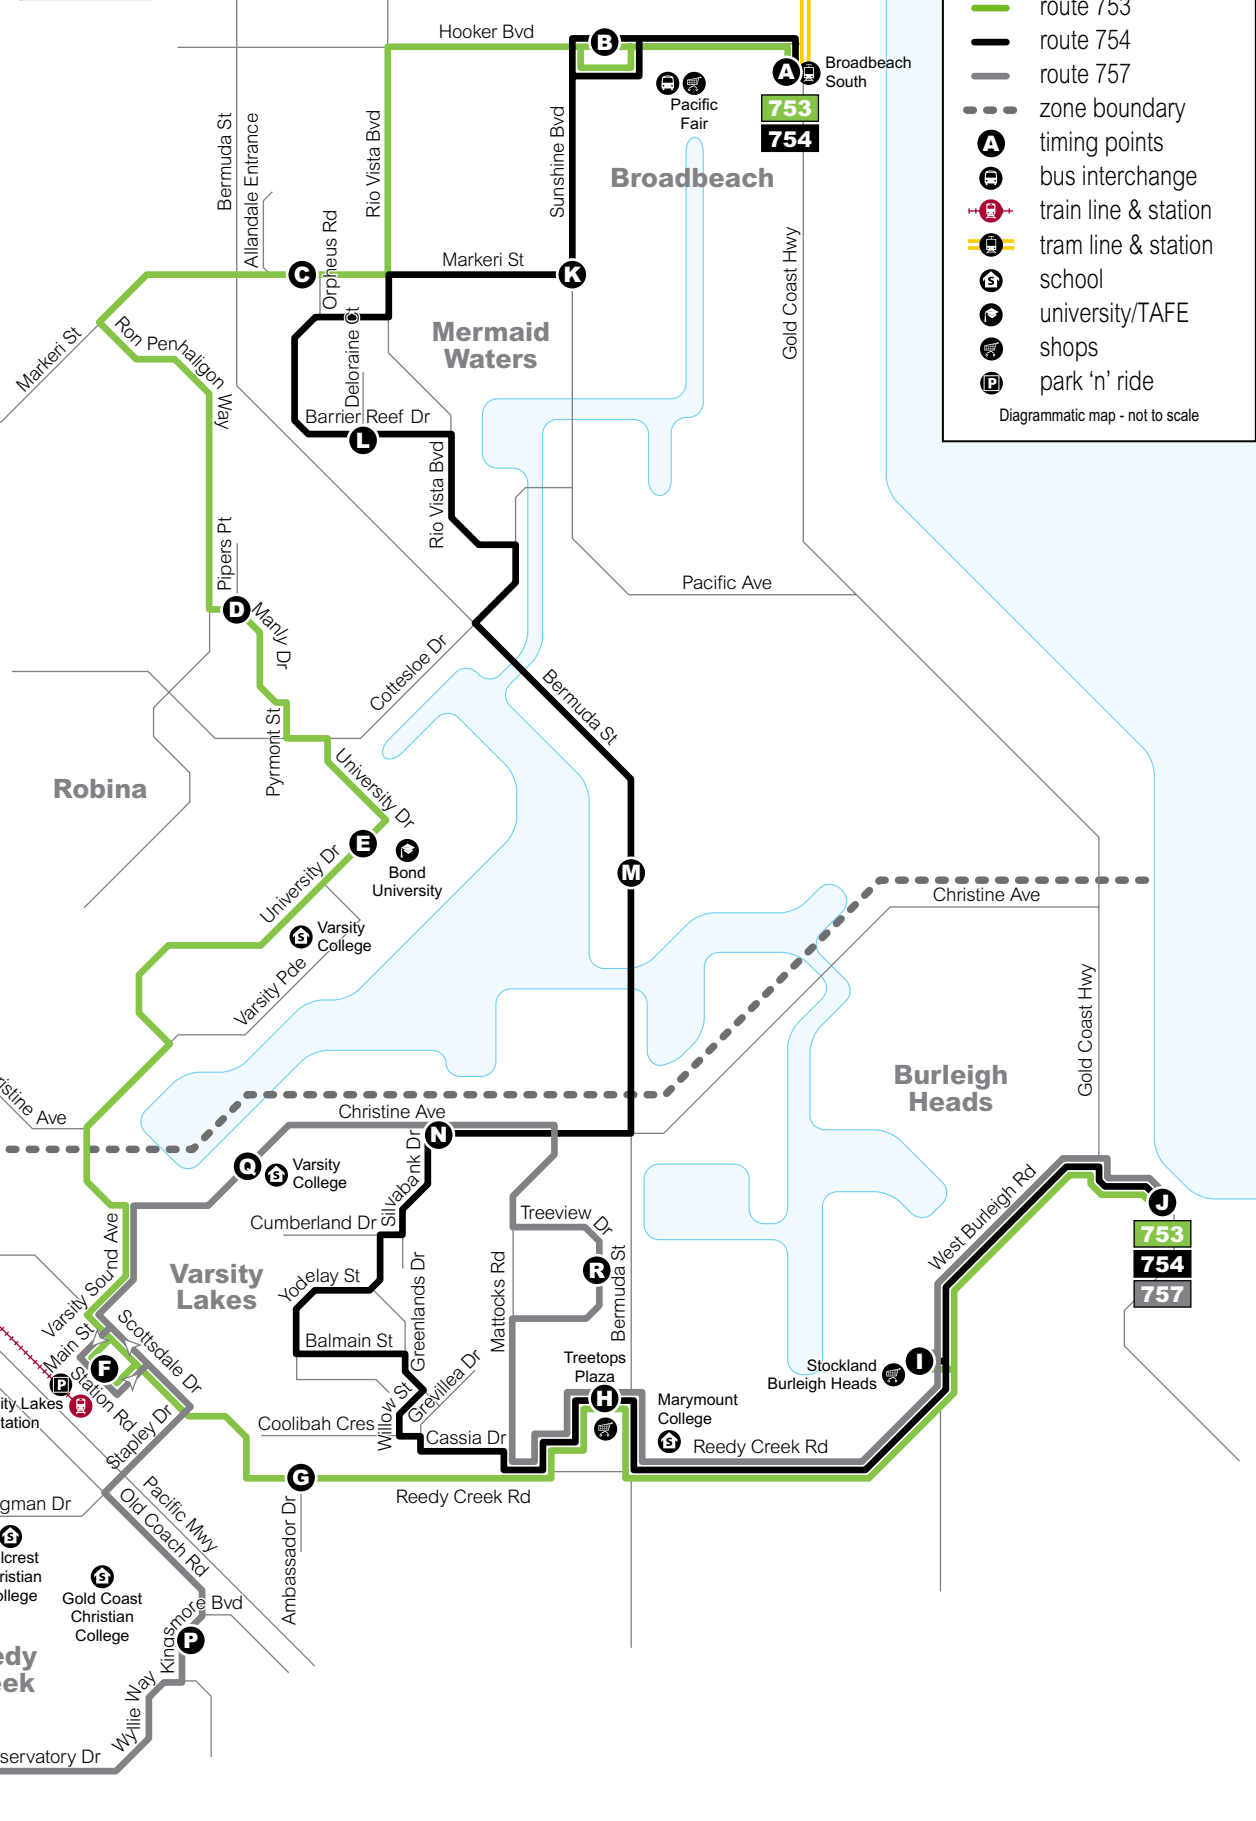

754 Broadbeach South station to Burleigh Heads via Varsity Lakes

757 Reedy Creek to Burleigh Heads via Varsity Lakes

Effective from 8 January 2018

Route descriptions

753 Broadbeach South station to Burleigh Heads servicing Broadbeach South station, Pacific Fair, Bond University, Varsity Lakes station and Burleigh Heads. Operates 7 days.

754 Broadbeach South station to Burleigh Heads servicing Broadbeach South station, Pacific Fair, Mermaid Waters, Varsity Lakes and Burleigh Heads. Operates 7 days.

See inside panel for 757, route description.

Zone 5

Key

- route 753
- route 754
- route 757
- zone boundary
- timing points
- bus interchange
- train line & station
- tram line & station
- school
- university/TAFE
- shops
- park 'n' ride

Diagrammatic map - not to scale

Monday to Friday

map ref	Route number	753	753	753	753	753	753	753	753	753	753	753	
		am	am	am	am	pm	pm	pm	pm	pm	pm	pm	
A	Broadbeach South station, stop D	8.03	9.03	10.03	11.03	12.03	1.03	2.03	3.03	4.03	5.03	6.03	7.03
B	Pacific Fair	8.06	9.06	10.06	11.06	12.06	1.06	2.06	3.06	4.06	5.06	6.05	7.05
C	Markeri St near Orpheus Rd	8.10	9.11	10.11	11.11	12.11	1.11	2.11	3.13	4.11	5.11	6.11	7.11
D	Manly Dr near Pipers Pt	8.17	9.15	10.15	11.15	12.15	1.15	2.15	3.18	4.16	5.16	6.16	7.16
E	Bond University	8.20	9.18	10.18	11.18	12.18	1.18	2.18	3.22	4.19	5.19	6.19	7.19
F	Varsity Lakes station	8.29	9.27	10.27	11.27	12.28	1.28	2.28	3.31	4.28	5.28	6.28	7.28
G	Reedy Creek Rd near Ambassador Dr	8.33	9.30	10.30	11.30	12.31	1.31	2.31	3.36	4.32	5.32	6.30	7.30
H	Treetops Plaza	8.37	9.34	10.34	11.34	12.35	1.35	2.35	3.39	4.36	5.36	6.34	7.34
I	Stockland Burleigh Heads	8.44	9.41	10.41	11.41	12.42	1.42	2.42	3.46	4.42	5.42	6.40	7.40
J	Burleigh Heads	8.51	9.48	10.48	11.48	12.49	1.49	2.49	3.53	4.49	5.49	6.47	7.47