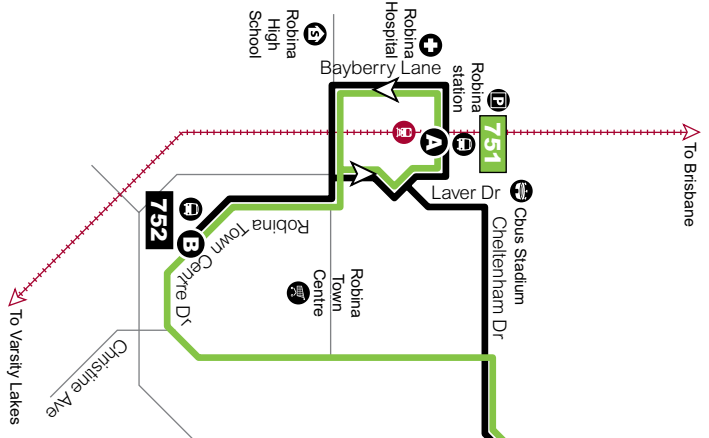

### Track your bus in real-time with our MyTransLink app.

Also available for train, ferry and tram.

**Key**

- route 751
- route 752
- A** timing points
- B** bus interchange
- C** train line & station
- D** tram line & station
- E** school
- F** shops
- G** hospital
- H** stadium
- I** park 'n' ride

Diagrammatic map - not to scale

**Route 751**

*Servicing*

- Broadbeach South station
- Pacific Fair
- Mermaid Waters
- Robina Town Centre
- Robina station

**Route 752**

*Servicing*

- Broadbeach South station
- Pacific Fair
- Robina Woods
- Robina station
- Robina Town Centre

# Broadbeach South station to Robina

servicing Broadbeach South station, Pacific Fair, Mermaid Waters, Robina Town Centre and Robina station

## Monday to Friday

| map ref | Route number                      | 751  | 751  | 751  | 751  | 751   | 751   | 751   | 751   | 751  | 751  | 751  |      |
|---------|-----------------------------------|------|------|------|------|-------|-------|-------|-------|------|------|------|------|
|         |                                   | am   | am   | am   | am   | am    | am    | am    | pm    | pm   | pm   | pm   |      |
| F       | Broadbeach South station, stop D  | 5.36 | 6.36 | 7.36 | 8.36 | 9.36  | 10.36 | 11.36 | 12.36 | 1.36 | 2.36 | 3.36 | 4.36 |
| E       | Pacific Fair                      | 5.39 | 6.39 | 7.39 | 8.39 | 9.39  | 10.39 | 11.39 | 12.39 | 1.39 | 2.39 | 3.39 | 4.39 |
| D       | Markeri St near Orpheus Rd        | 5.44 | 6.44 | 7.44 | 8.44 | 9.44  | 10.44 | 11.44 | 12.44 | 1.44 | 2.44 | 3.44 | 4.44 |
| C       | Tullamarine Dr near Cheltenham Dr | 5.52 | 6.52 | 7.52 | 8.52 | 9.52  | 10.52 | 11.52 | 12.52 | 1.52 | 2.52 | 3.52 | 4.52 |
| B       | Robina Town Centre                | 5.58 | 6.58 | 7.58 | 8.58 | 9.58  | 10.58 | 11.58 | 12.58 | 1.58 | 2.58 | 3.58 | 4.58 |
| A       | Robina station                    | 6.02 | 7.02 | 8.02 | 9.02 | 10.02 | 11.02 | 12.02 | 1.02  | 2.02 | 3.02 | 4.02 | 5.02 |