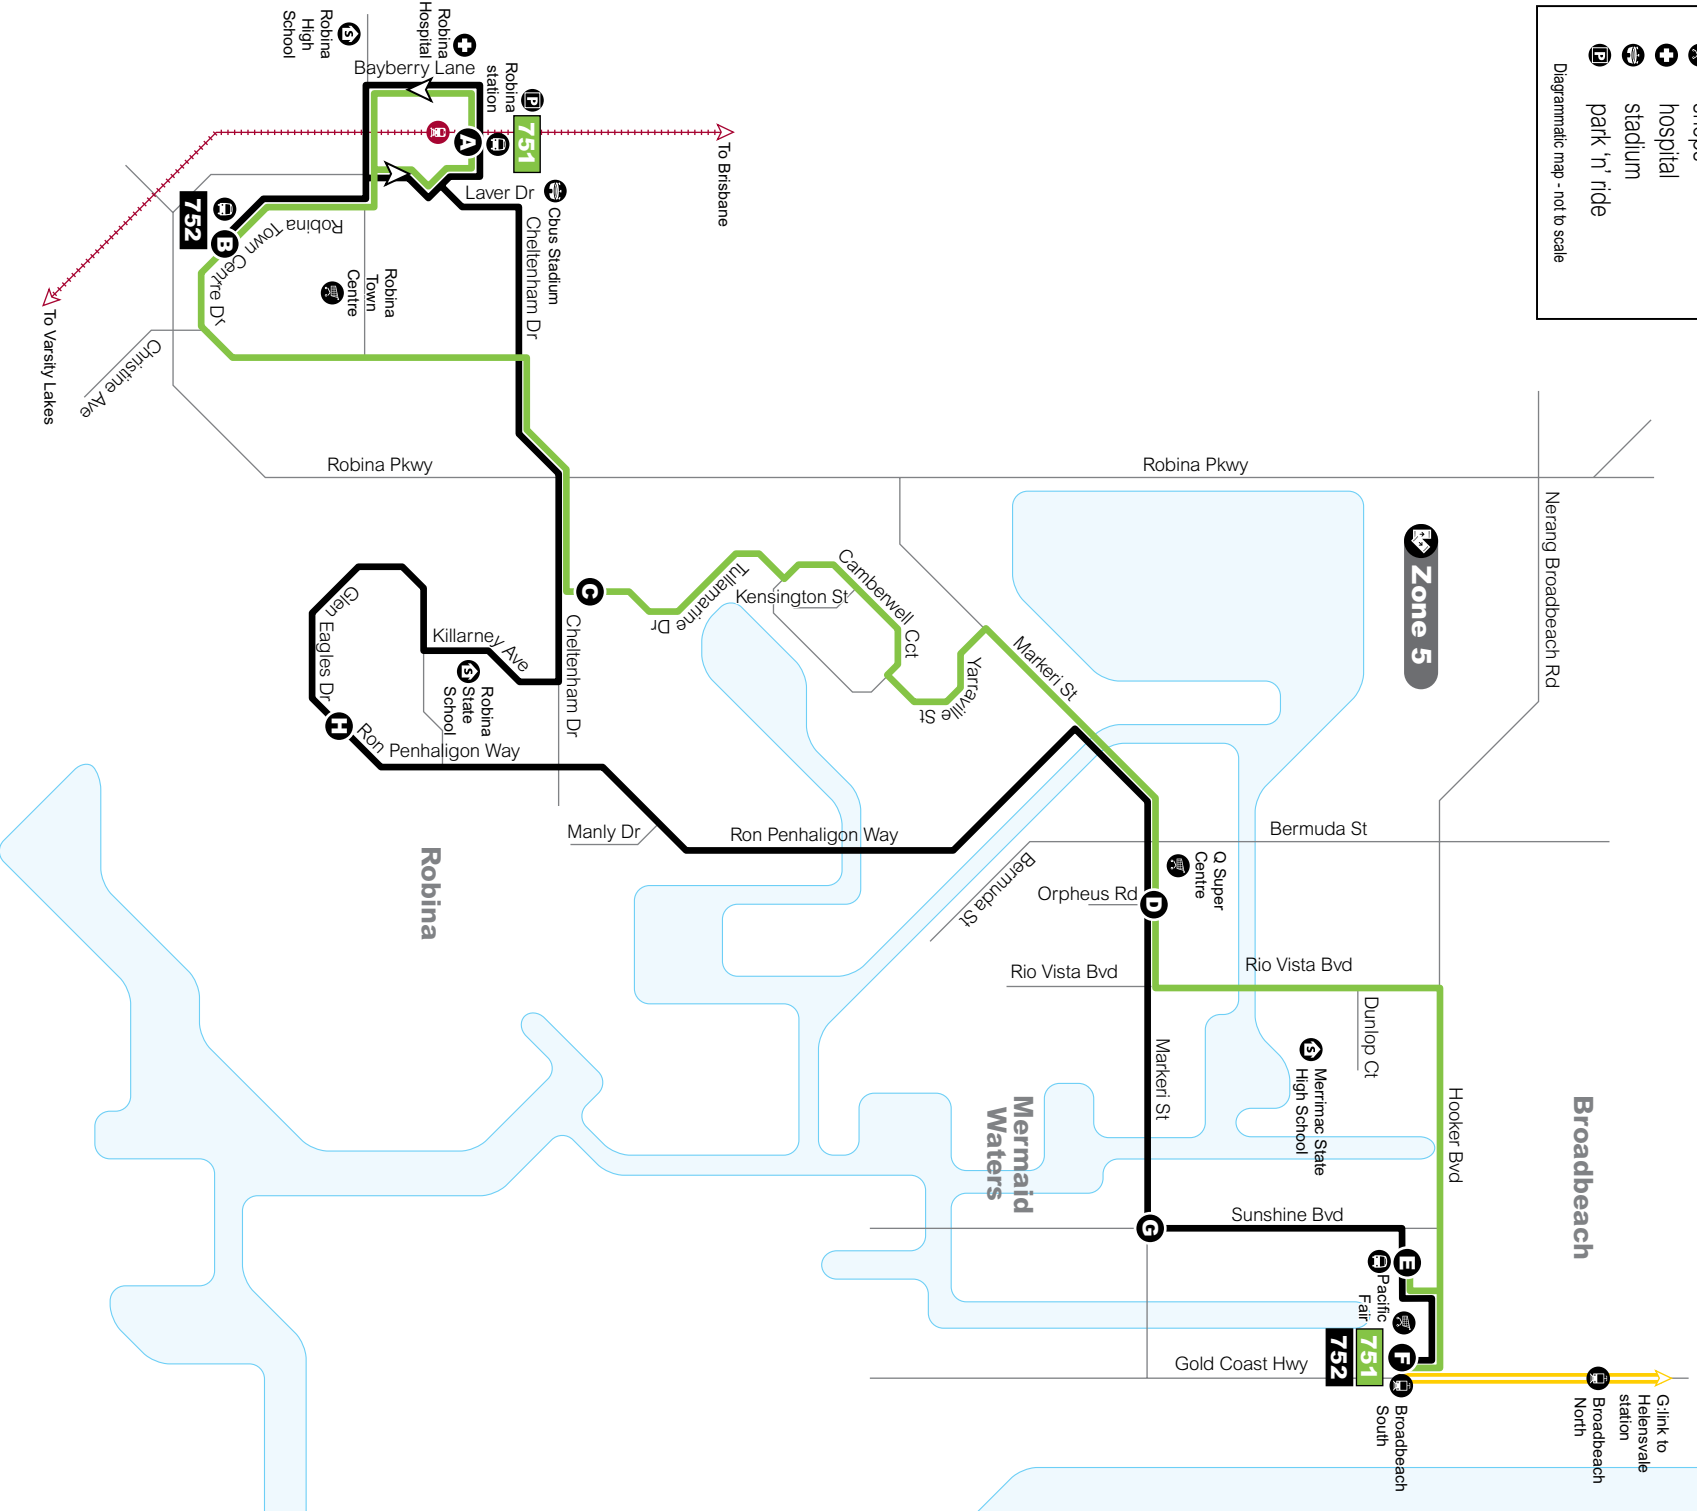

## Route descriptions

**751** Broadbeach South station to Robina servicing Broadbeach South station, Pacific Fair, Mermaid Waters, Robina Town Centre and Robina station. Operates 7 days.

**752** Broadbeach South station to Robina via Robina Woods servicing Broadbeach South station, Pacific Fair, Robina Woods, Robina station and Robina Town Centre. Operates 7 days.

Diagrammatic map - not to scale

**Route 751**

*Servicing*

- Broadbeach South station
- Pacific Fair
- Mermaid Waters
- Robina Town Centre
- Robina station

**Route 752**

*Servicing*

- Broadbeach South station
- Pacific Fair
- Robina Woods
- Robina station
- Robina Town Centre

# Broadbeach South station to Robina

servicing Broadbeach South station, Pacific Fair, Mermaid Waters, Robina Town Centre and Robina station