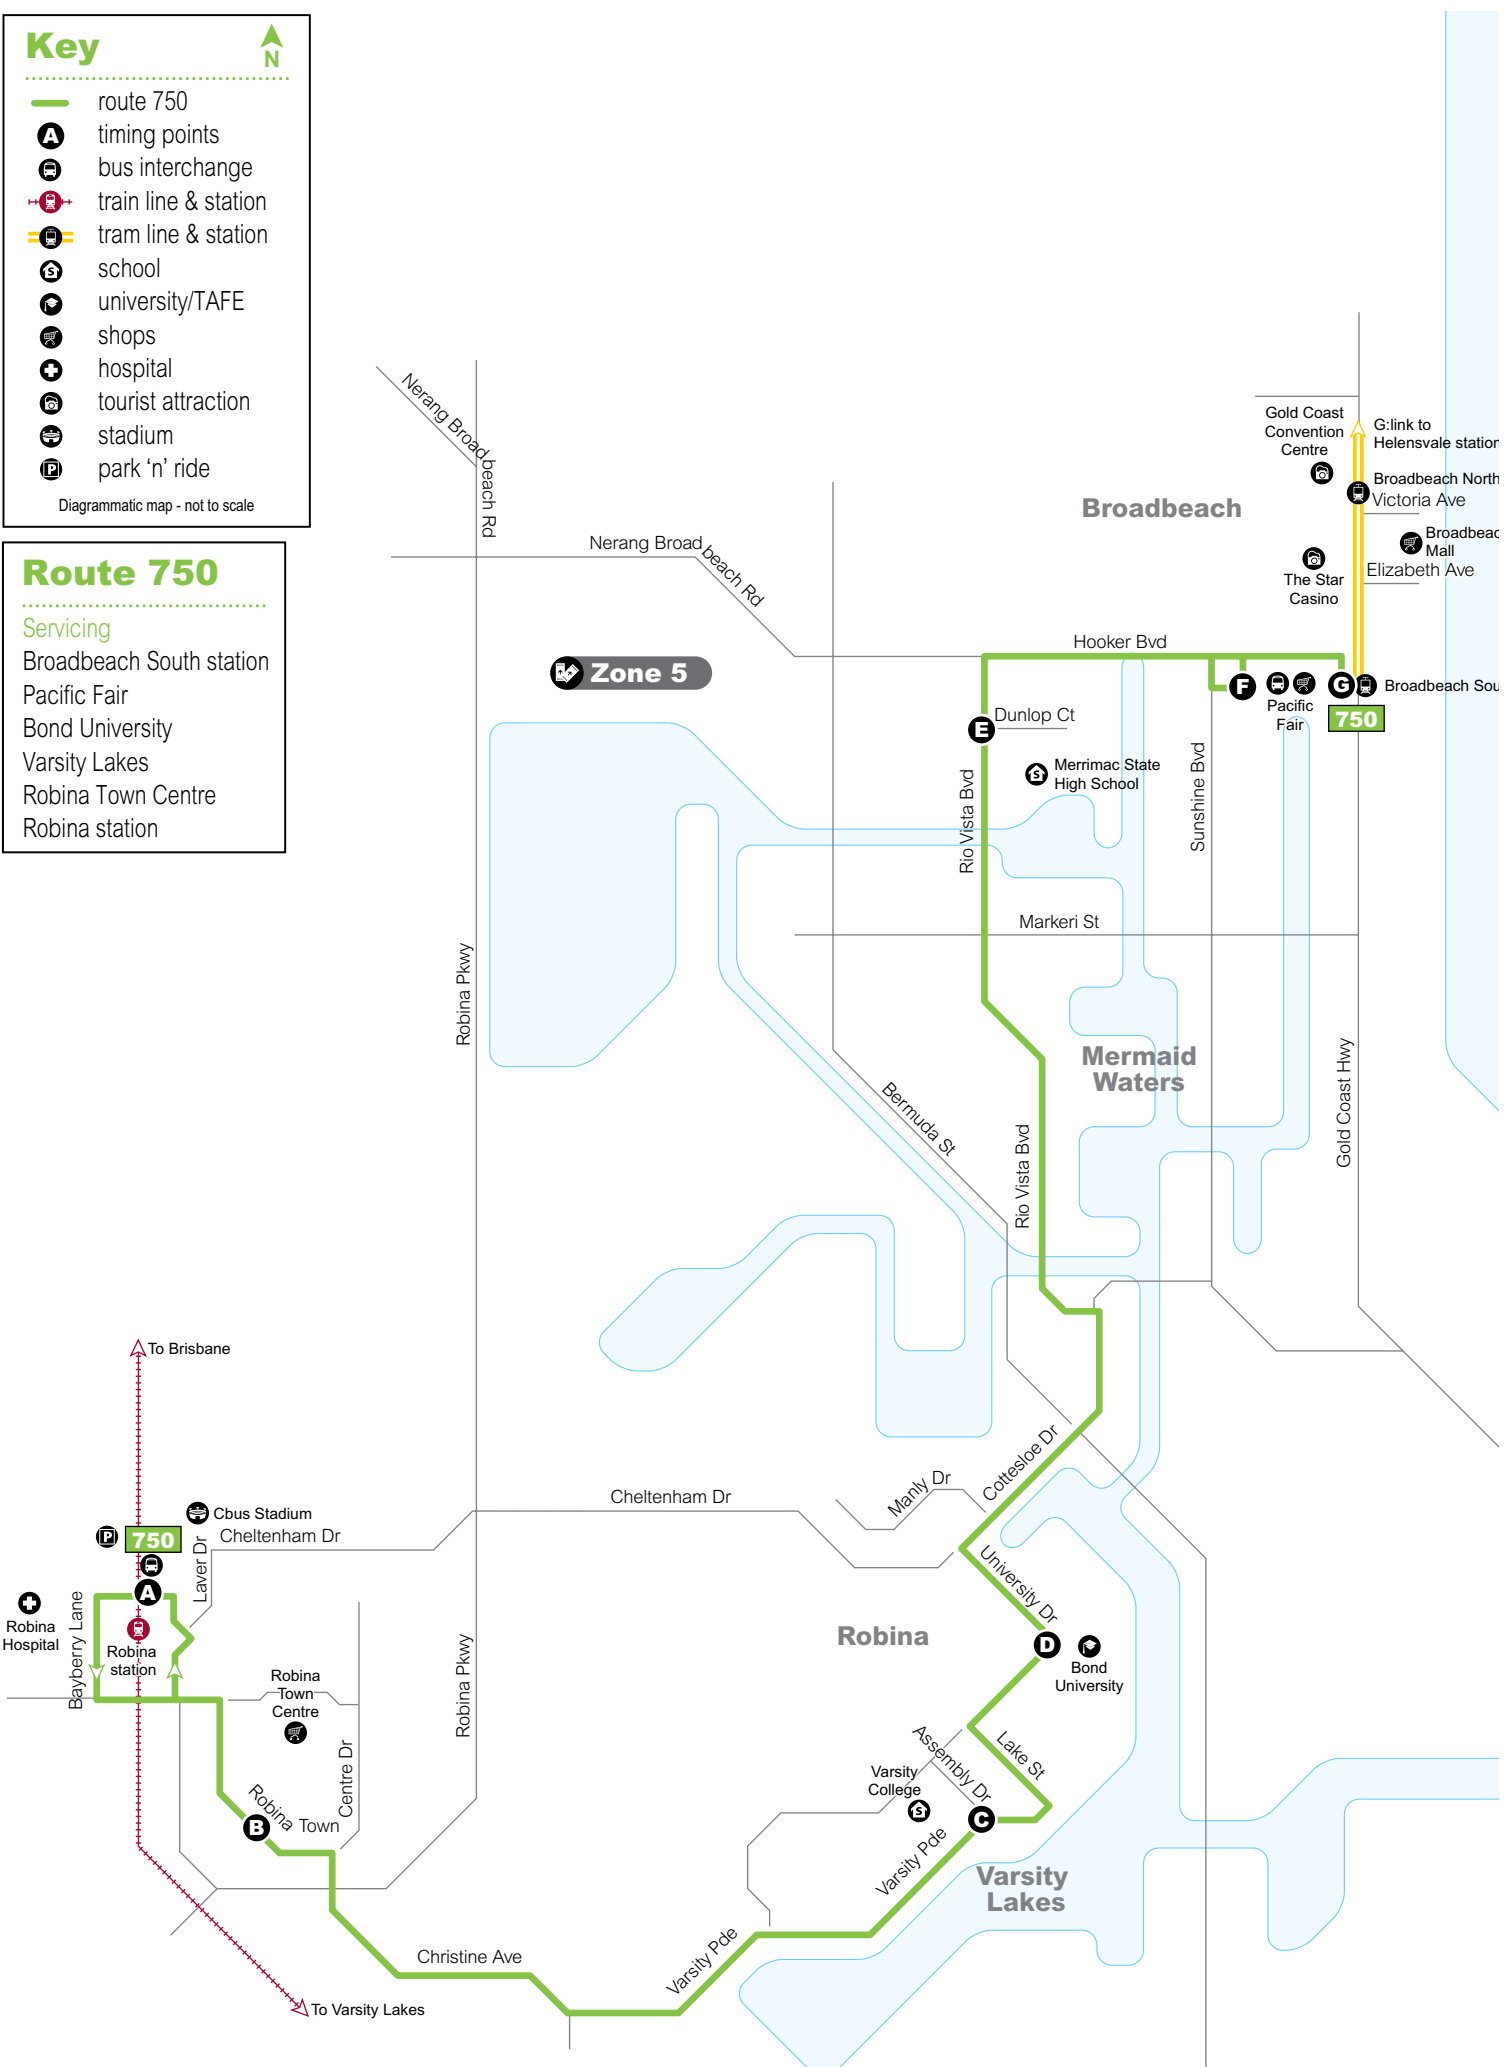

Route 750

Servicing

- Broadbeach South station
- Pacific Fair
- Bond University
- Varsity Lakes
- Robina Town Centre
- Robina station

Robina to Broadbeach South station

servicing Robina station, Robina Town Centre, Varsity Lakes, Bond University, Pacific Fair and Broadbeach South station

Monday to Friday

| map ref | Route number | 750 | 750 | 750 | 750 | 750 | 750 | 750 | 750 | 750 | 750 | 750 | 750 | 750 | 750 | 750 | 750 | 750 | 750 | 750 | |
|----------|--|------|------|------|------|------|------|------|------|------|------|------|------|-------|-------|-------|-------|-------|-------|-------|-------|
| | | am | am | am | am | am | am | am | am | am | am | am | am | am | am | am | am | am | am | am | am |
| A | Robina station, stop C  | 6.24 | 6.54 | 7.09 | 7.24 | 7.39 | 7.54 | 8.09 | 8.24 | 8.39 | 8.54 | 9.09 | 9.24 | 9.39 | 9.54 | 10.09 | 10.24 | 10.39 | 10.54 | 11.09 | 11.24 |
| B | Robina Town Centre | 6.26 | 6.56 | 7.11 | 7.26 | 7.41 | 7.56 | 8.11 | 8.26 | 8.41 | 8.56 | 9.11 | 9.26 | 9.41 | 9.56 | 10.11 | 10.26 | 10.41 | 10.56 | 11.11 | 11.26 |
| C | Varsity Pde near Assembly Dr | 6.33 | 7.03 | 7.19 | 7.35 | 7.50 | 8.05 | 8.20 | 8.35 | 8.49 | 9.04 | 9.19 | 9.34 | 9.49 | 10.04 | 10.19 | 10.34 | 10.49 | 11.04 | 11.19 | 11.34 |
| D | Bond University | 6.37 | 7.07 | 7.23 | 7.39 | 7.54 | 8.09 | 8.24 | 8.39 | 8.53 | 9.08 | 9.23 | 9.38 | 9.53 | 10.08 | 10.23 | 10.38 | 10.53 | 11.08 | 11.23 | 11.38 |
| E | Rio Vista Bvd near Dunlop Ct | 6.45 | 7.15 | 7.32 | 7.49 | 8.03 | 8.18 | 8.33 | 8.48 | 9.02 | 9.17 | 9.32 | 9.46 | 10.01 | 10.16 | 10.31 | 10.46 | 11.01 | 11.16 | 11.31 | 11.46 |
| F | Pacific Fair | 6.49 | 7.19 | 7.37 | 7.55 | 8.09 | 8.24 | 8.39 | 8.54 | 9.08 | 9.23 | 9.38 | 9.52 | 10.07 | 10.22 | 10.37 | 10.53 | 11.08 | 11.23 | 11.38 | 11.53 |
| G | Broadbeach South station  | 6.52 | 7.22 | 7.40 | 7.58 | 8.14 | 8.29 | 8.44 | 8.59 | 9.11 | 9.26 | 9.41 | 9.55 | 10.10 | 10.25 | 10.40 | 10.56 | 11.11 | 11.26 | 11.41 | 11.56 |