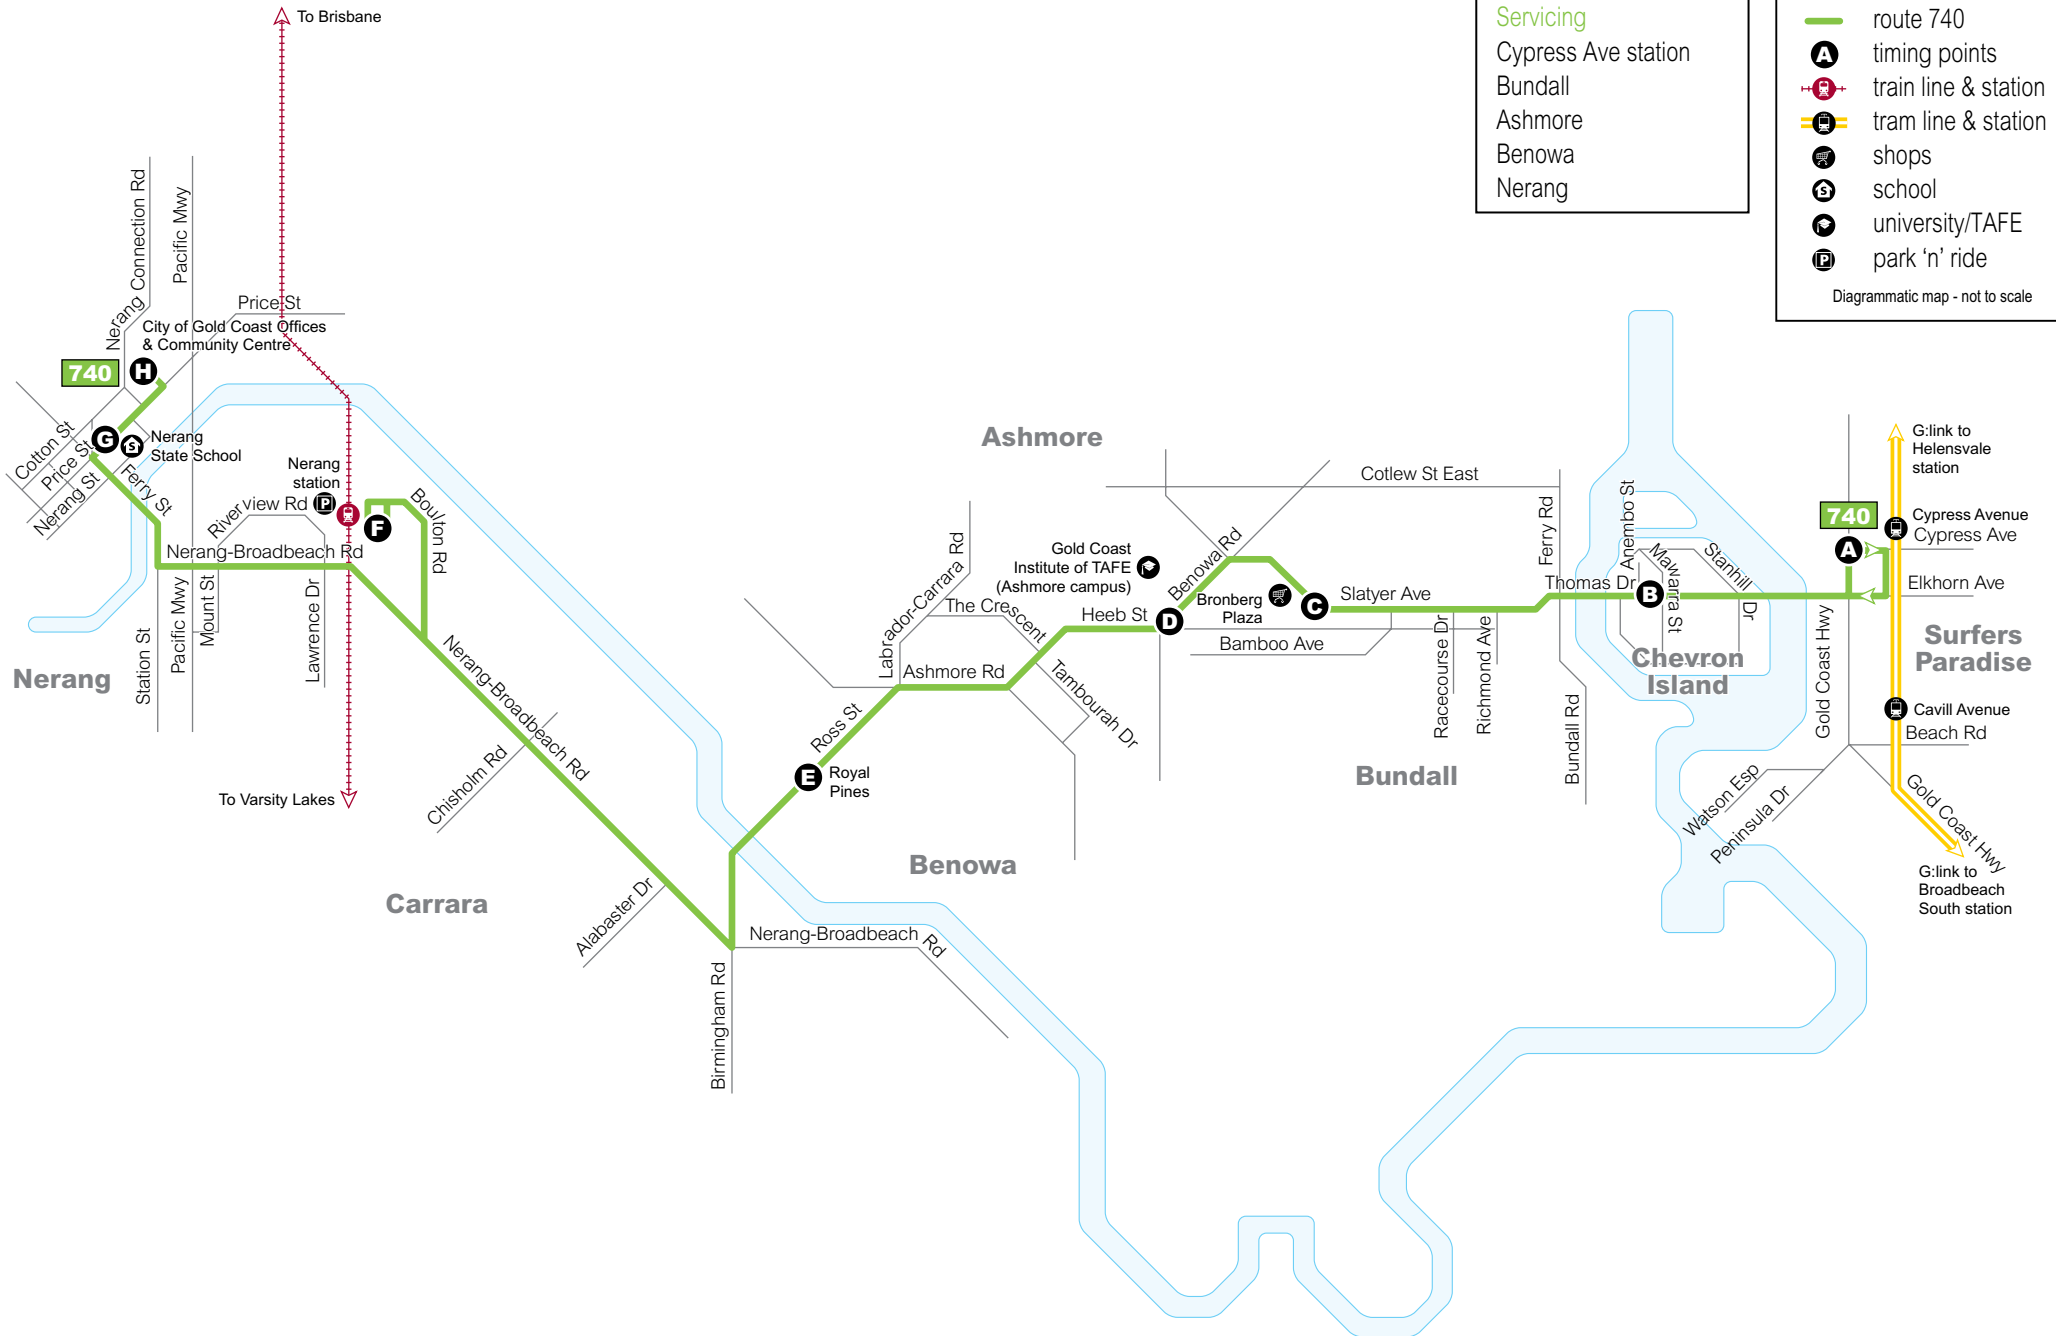

Key

- route 740
- timing points
- train line & station
- tram line & station
- shops
- school
- university/TAFE
- park 'n' ride

Diagrammatic map - not to scale

Monday to Friday

map ref	Route number	740	740	740	740	740	740	740	740	740	740	740	740	740	740	740	740	740	740		
		am	am	am	am	am	am	am	am	am	am	am	am	am	am	am	am	am	am		
A	Surfers Paradise, Cypress Ave	5.40	6.10	6.45	7.00	7.15	7.30	7.43	7.59	8.10	8.29	8.44	9.00	9.16	9.31	9.46	10.01	10.16	10.31	10.46	11.01
B	Thomas Dr at Anembo St	5.43	6.13	6.50	7.05	7.20	7.35	7.48	8.04	8.16	8.35	8.50	9.04	9.20	9.35	9.50	10.05	10.20	10.35	10.50	11.05
C	Bronberg Plaza	5.47	6.17	6.54	7.09	7.24	7.39	7.54	8.10	8.22	8.41	8.55	9.08	9.24	9.39	9.54	10.09	10.24	10.39	10.54	11.09
D	Gold Coast TAFE Ashmore	5.50	6.20	6.57	7.12	7.27	7.42	7.57	8.14	8.27	8.45	8.58	9.11	9.27	9.42	9.57	10.12	10.27	10.42	10.57	11.12
E	Benowa, Royal Pines	5.53	6.23	7.01	7.16	7.31	7.46	8.01	8.18	8.31	8.48	9.01	9.14	9.30	9.45	10.00	10.15	10.30	10.45	11.00	11.15
F	Nerang station, stop E	6.01	6.31	7.09	7.24	7.39	7.54	8.09	8.26	8.39	8.56	9.09	9.22	9.38	9.53	10.08	10.23	10.38	10.53	11.08	11.23
G	Nerang State School	6.07	6.37	7.15	7.30	7.45	8.01	8.16	8.33	8.45	9.02	9.15	9.28	9.44	9.59	10.14	10.29	10.44	10.59	11.14	11.29
H	CoGC & Community Centre, Nerang Rd	6.09	6.39	7.17	7.32	7.47	8.03	8.18	8.35	8.47	9.04	9.17	9.30	9.46	10.01	10.16	10.31	10.46	11.01	11.16	11.31