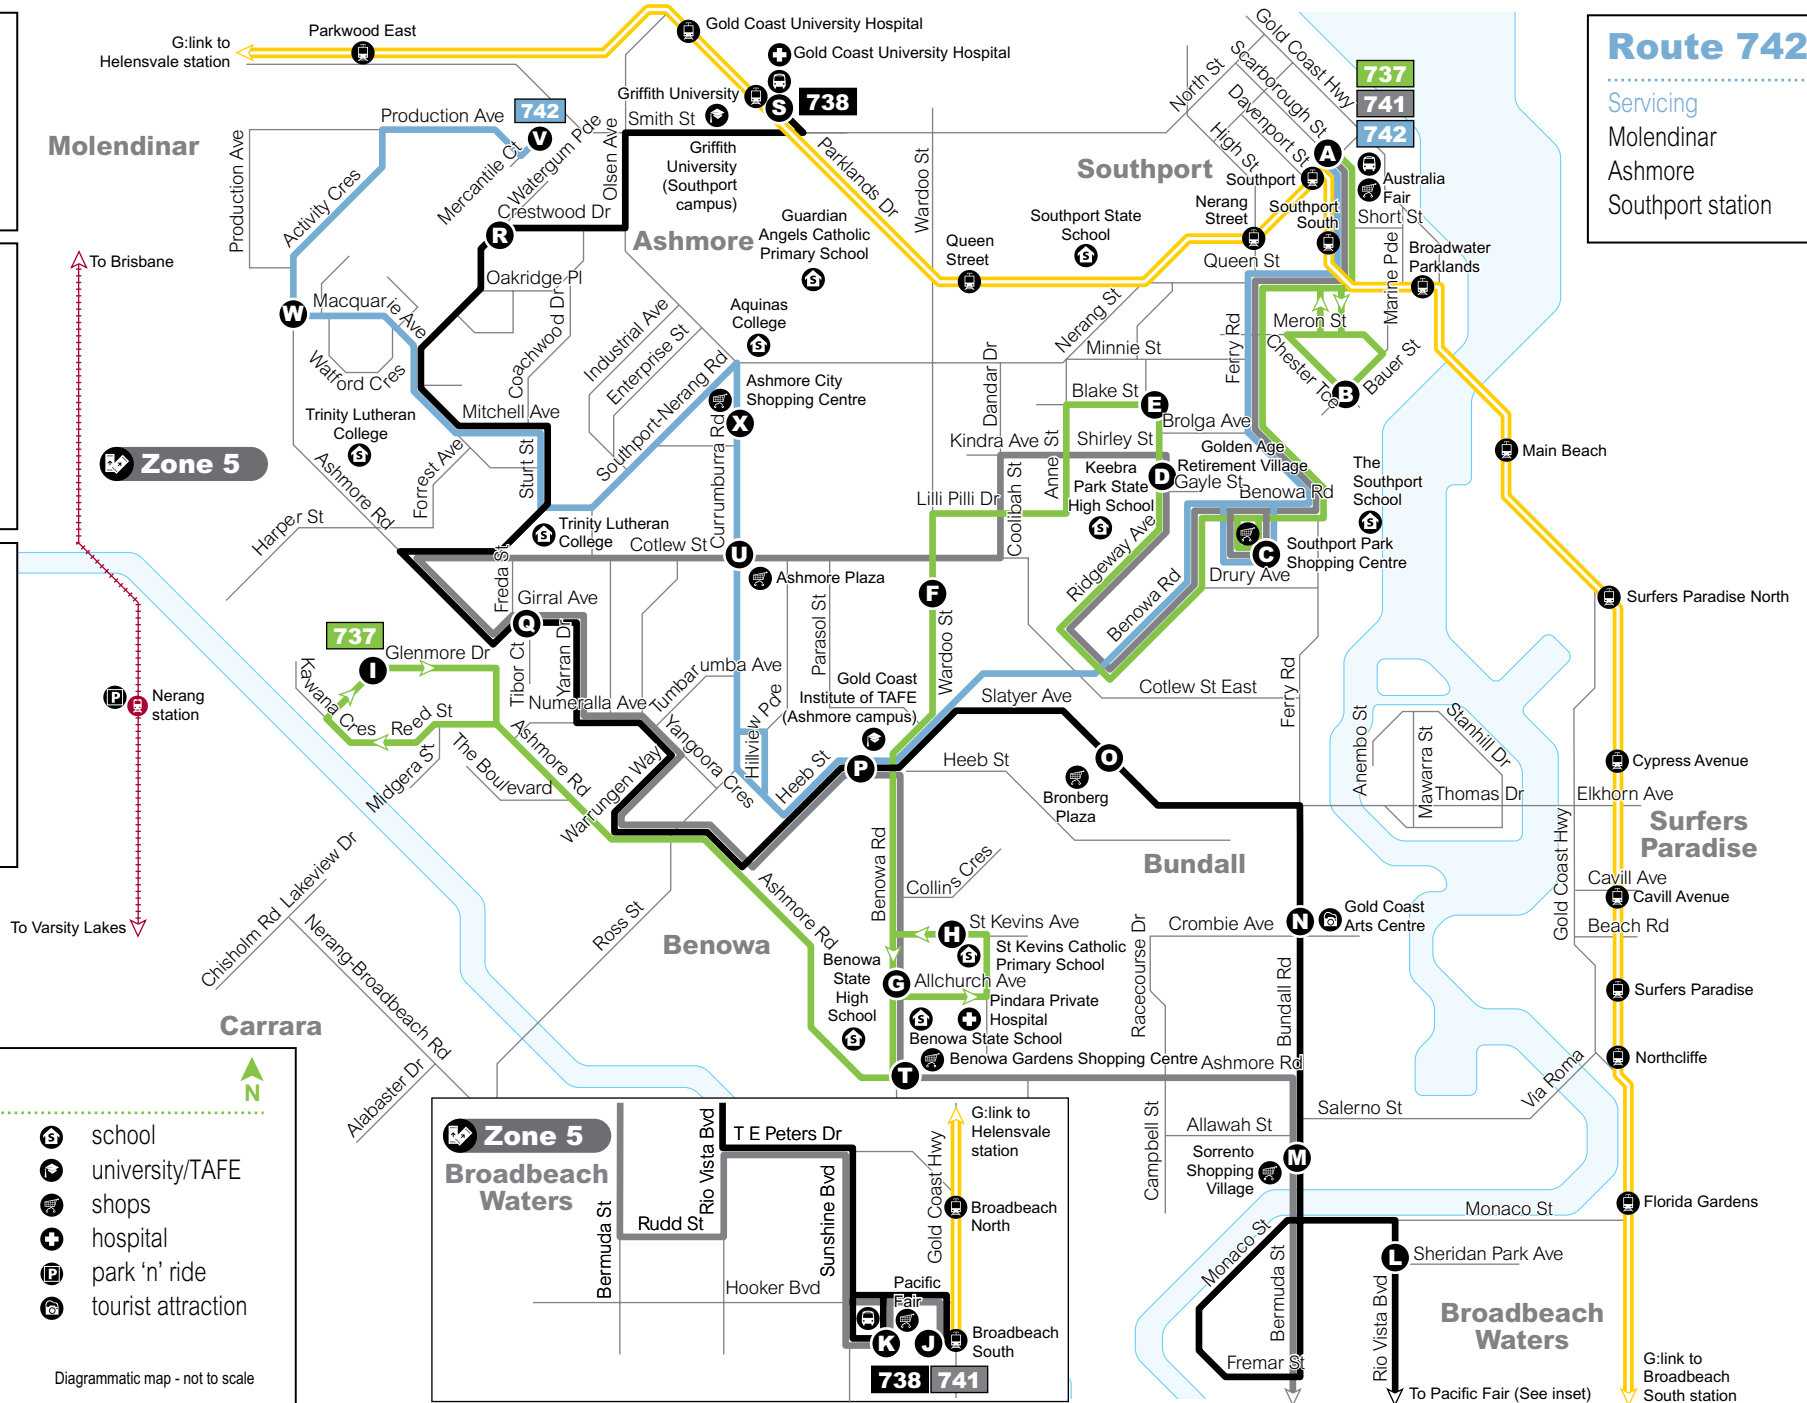

738 Broadbeach South station to Griffith University station
servicing Broadbeach South station, Pacific Fair, Broadbeach Waters, Ashmore and Griffith University. Operates 7 days.

See inside panel for 741 and 742 route descriptions.

Routes 737, 738, 741, 742

Route map

Route 737

Servicing
Southport station
Southport Park
Ashmore

Route 738

Servicing
Broadbeach South station
Pacific Fair
Broadbeach Waters
Ashmore
Griffith University station

Route 741

Servicing
Broadbeach South station
Pacific Fair
Broadbeach Waters
Benowa
Ashmore
Southport station

Route 742

Servicing
Molendinar
Ashmore
Southport station

To Brisbane

Zone 5

Neerang station

To Varsity Lakes

738 741

G-link to Broadbeach South station

To Pacific Fair (See inset)

Ashmore to Southport

servicing Ashmore, Southport Park and Southport

Monday to Friday

map ref	Route number	737	737	737	737
		am	am	pm	pm
I	Ashmore, Glenmore Dr	9.10	11.10	1.10	2.10
H	Paradise Palms, St Kevins Ave	9.18	11.18	1.18	2.18
F	Ashmore, Domain Village	9.23	11.23	1.23	2.23
E	Eileen Ave at Southport Village	9.27	11.27	1.27	2.27
D	Southport, Ridgeway Ave	9.28	11.28	1.28	2.28
C	Southport Park Shopping Centre	9.35	11.35	1.35	2.35
B	Bauer St near Chester Tce	9.43	11.43	1.43	2.43
A	Southport	9.48	11.48	1.48	2.48