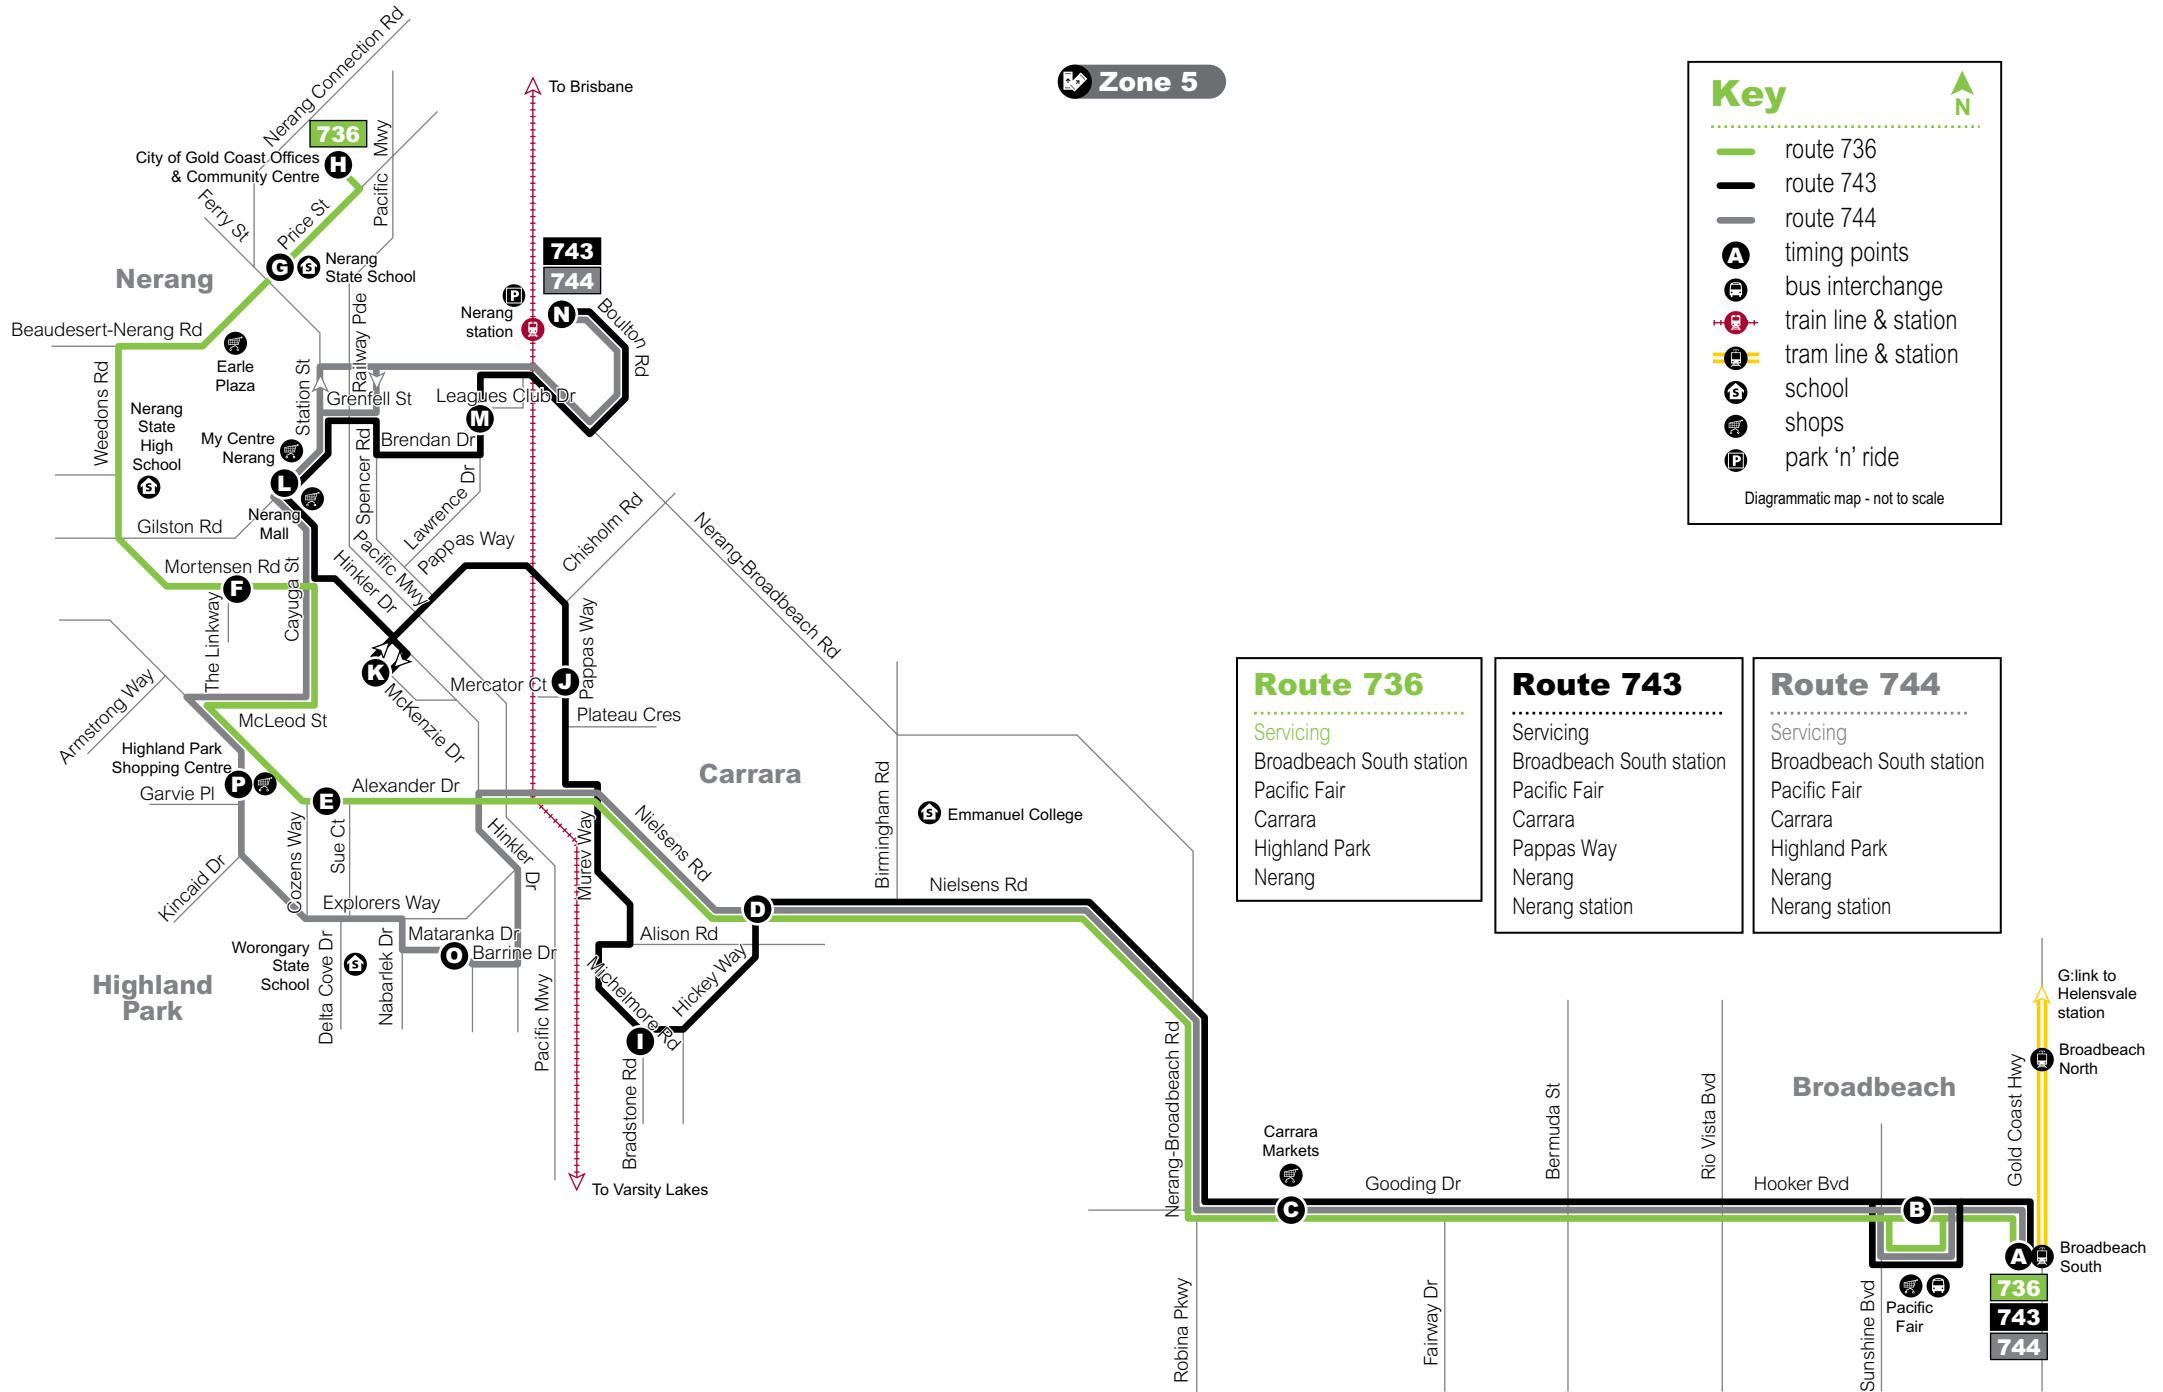

Route descriptions

736 Broadbeach South station to Nerang servicing Broadbeach South station, Pacific Fair, Carrara, Highland Park and Nerang. Operates 7 days.

743 Broadbeach South station to Nerang station servicing Broadbeach South station, Pacific Fair, Carrara, Pappas Way, Nerang and Nerang station. Operates 7 days.

© The State of Queensland (Department of Transport and Main Roads) 2017
Printed December 2017

Routes 736, 743, 744

Route map

Zone 5

Key

- route 736
- route 743
- route 744
- timing points
- bus interchange
- train line & station
- tram line & station
- school
- shops
- park 'n' ride

Diagrammatic map - not to scale

Route 736

Servicing

- Broadbeach South station
- Pacific Fair
- Carrara
- Highland Park
- Nerang

Route 743

Servicing

- Broadbeach South station
- Pacific Fair
- Carrara
- Pappas Way
- Nerang
- Nerang station

Saturday, Sunday & public holidays*

map ref	Route number	736	736	736	736	736	736	736	736	736	
		am	am	am	am	pm	pm	pm	pm	pm	
A	Broadbeach South station, stop C 	8.18	9.18	10.18	11.18	12.18	1.18	2.18	3.18	4.18	5.18
B	Pacific Fair	8.21	9.21	10.21	11.21	12.21	1.21	2.21	3.21	4.21	5.21
C	Carrara Markets	8.26	9.26	10.26	11.26	12.26	1.26	2.26	3.26	4.26	5.26
D	Nielsens Rd at Hickey Way	8.31	9.31	10.31	11.31	12.31	1.31	2.31	3.31	4.31	5.31
E	Alexander Dr near Sue Ct	8.35	9.35	10.35	11.35	12.35	1.35	2.35	3.35	4.35	5.35
F	Mortensen Rd near The Linkway	8.39	9.39	10.39	11.39	12.39	1.39	2.39	3.39	4.39	5.39
G	Nerang State School	8.46	9.46	10.46	11.46	12.46	1.46	2.46	3.46	4.46	5.46
H	CoGC & Community Centre, Nerang Rd	8.48	9.48	10.48	11.48	12.48	1.48	2.48	3.48	4.48	5.48