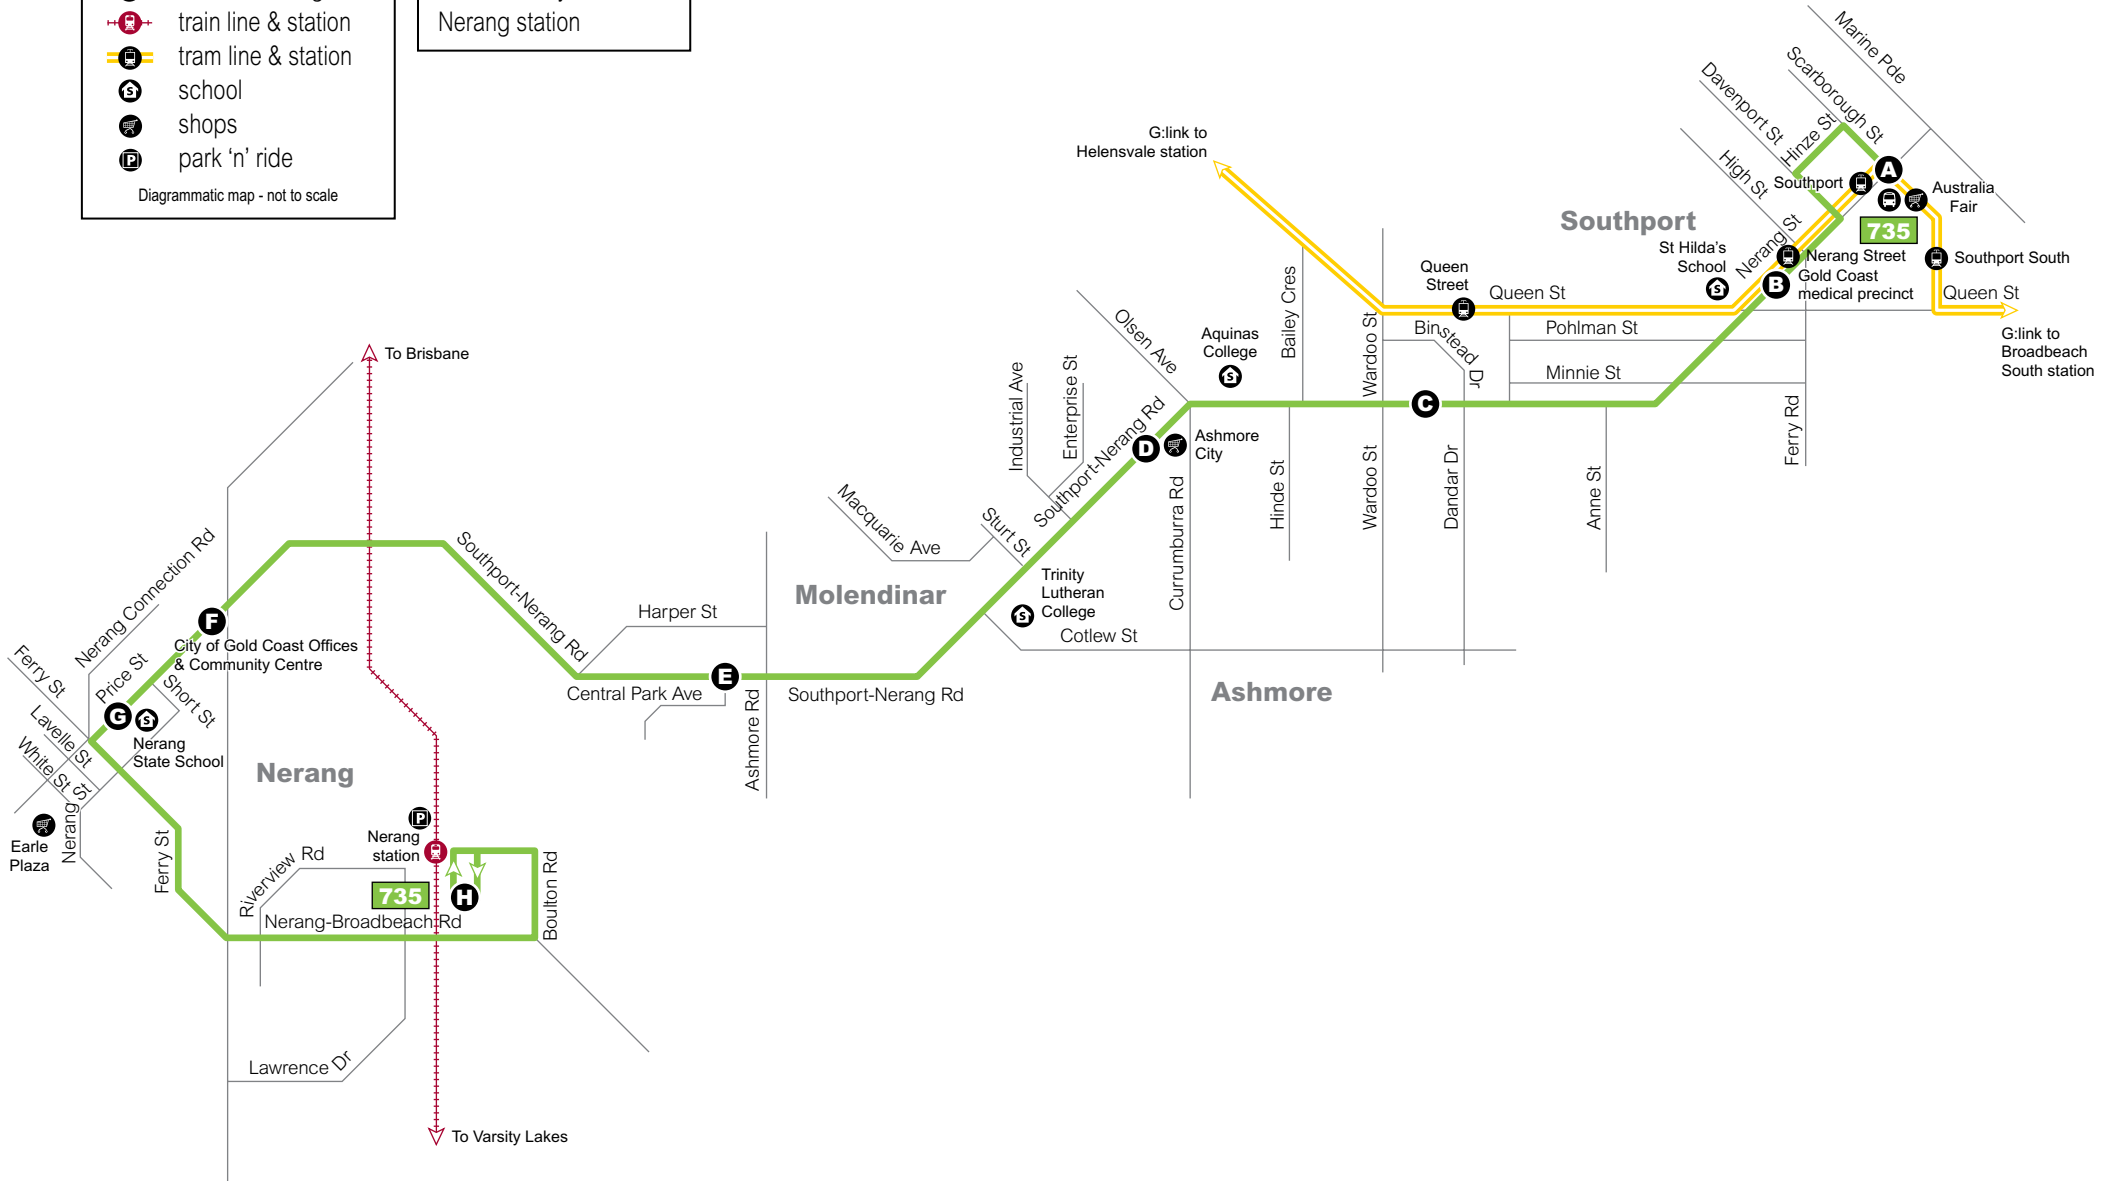

Diagrammatic map - not to scale

Route 735

Servicing

- Southport station
- Ashmore City
- Nerang station

Monday to Friday

map ref	Route number	735	735	735	735	735	735	735	735	735	735	735	735	735	735	735	735	735	735	735	
		am	am	am	am	am	am	am	am	am	am	am	am	pm	pm	pm	pm	pm	pm	pm	pm
H	Nerang station, stop E	6.19	6.49	7.19	7.49	8.19	8.49	9.19	9.49	10.19	10.49	11.19	11.49	12.19	12.49	1.19	1.49	2.19	2.49	3.19	3.49
G	Nerang State Primary School	6.23	6.54	7.25	7.55	8.25	8.54	9.24	9.54	10.24	10.54	11.24	11.54	12.24	12.54	1.24	1.54	2.24	2.54	3.24	3.54
F	CoGC & Community Centre, Nerang Rd	6.24	6.55	7.26	7.56	8.26	8.55	9.25	9.55	10.25	10.55	11.25	11.55	12.25	12.55	1.25	1.55	2.25	2.55	3.25	3.55
E	Nerang Rd near Central Park Ave	6.27	6.58	7.30	8.01	8.30	8.58	9.28	9.58	10.28	10.58	11.28	11.58	12.28	12.58	1.28	1.58	2.28	2.58	3.28	3.58
D	Ashmore City Shopping Centre	6.30	7.02	7.36	8.08	8.36	9.03	9.33	10.03	10.33	11.03	11.33	12.03	12.33	1.03	1.33	2.03	2.33	3.04	3.34	4.04
C	Nerang Rd at RACQ Southport	6.34	7.06	7.42	8.15	8.42	9.08	9.38	10.08	10.38	11.08	11.38	12.08	12.38	1.08	1.38	2.08	2.38	3.10	3.40	4.10
B	Gold Coast Medical Precinct	6.37	7.09	7.47	8.21	8.48	9.12	9.42	10.12	10.42	11.12	11.42	12.12	12.42	1.12	1.42	2.12	2.42	3.14	3.44	4.14
A	Southport	6.39	7.12	7.54	8.28	8.55	9.17	9.47	10.17	10.47	11.17	11.47	12.17	12.47	1.17	1.47	2.17	2.47	3.19	3.49	4.19