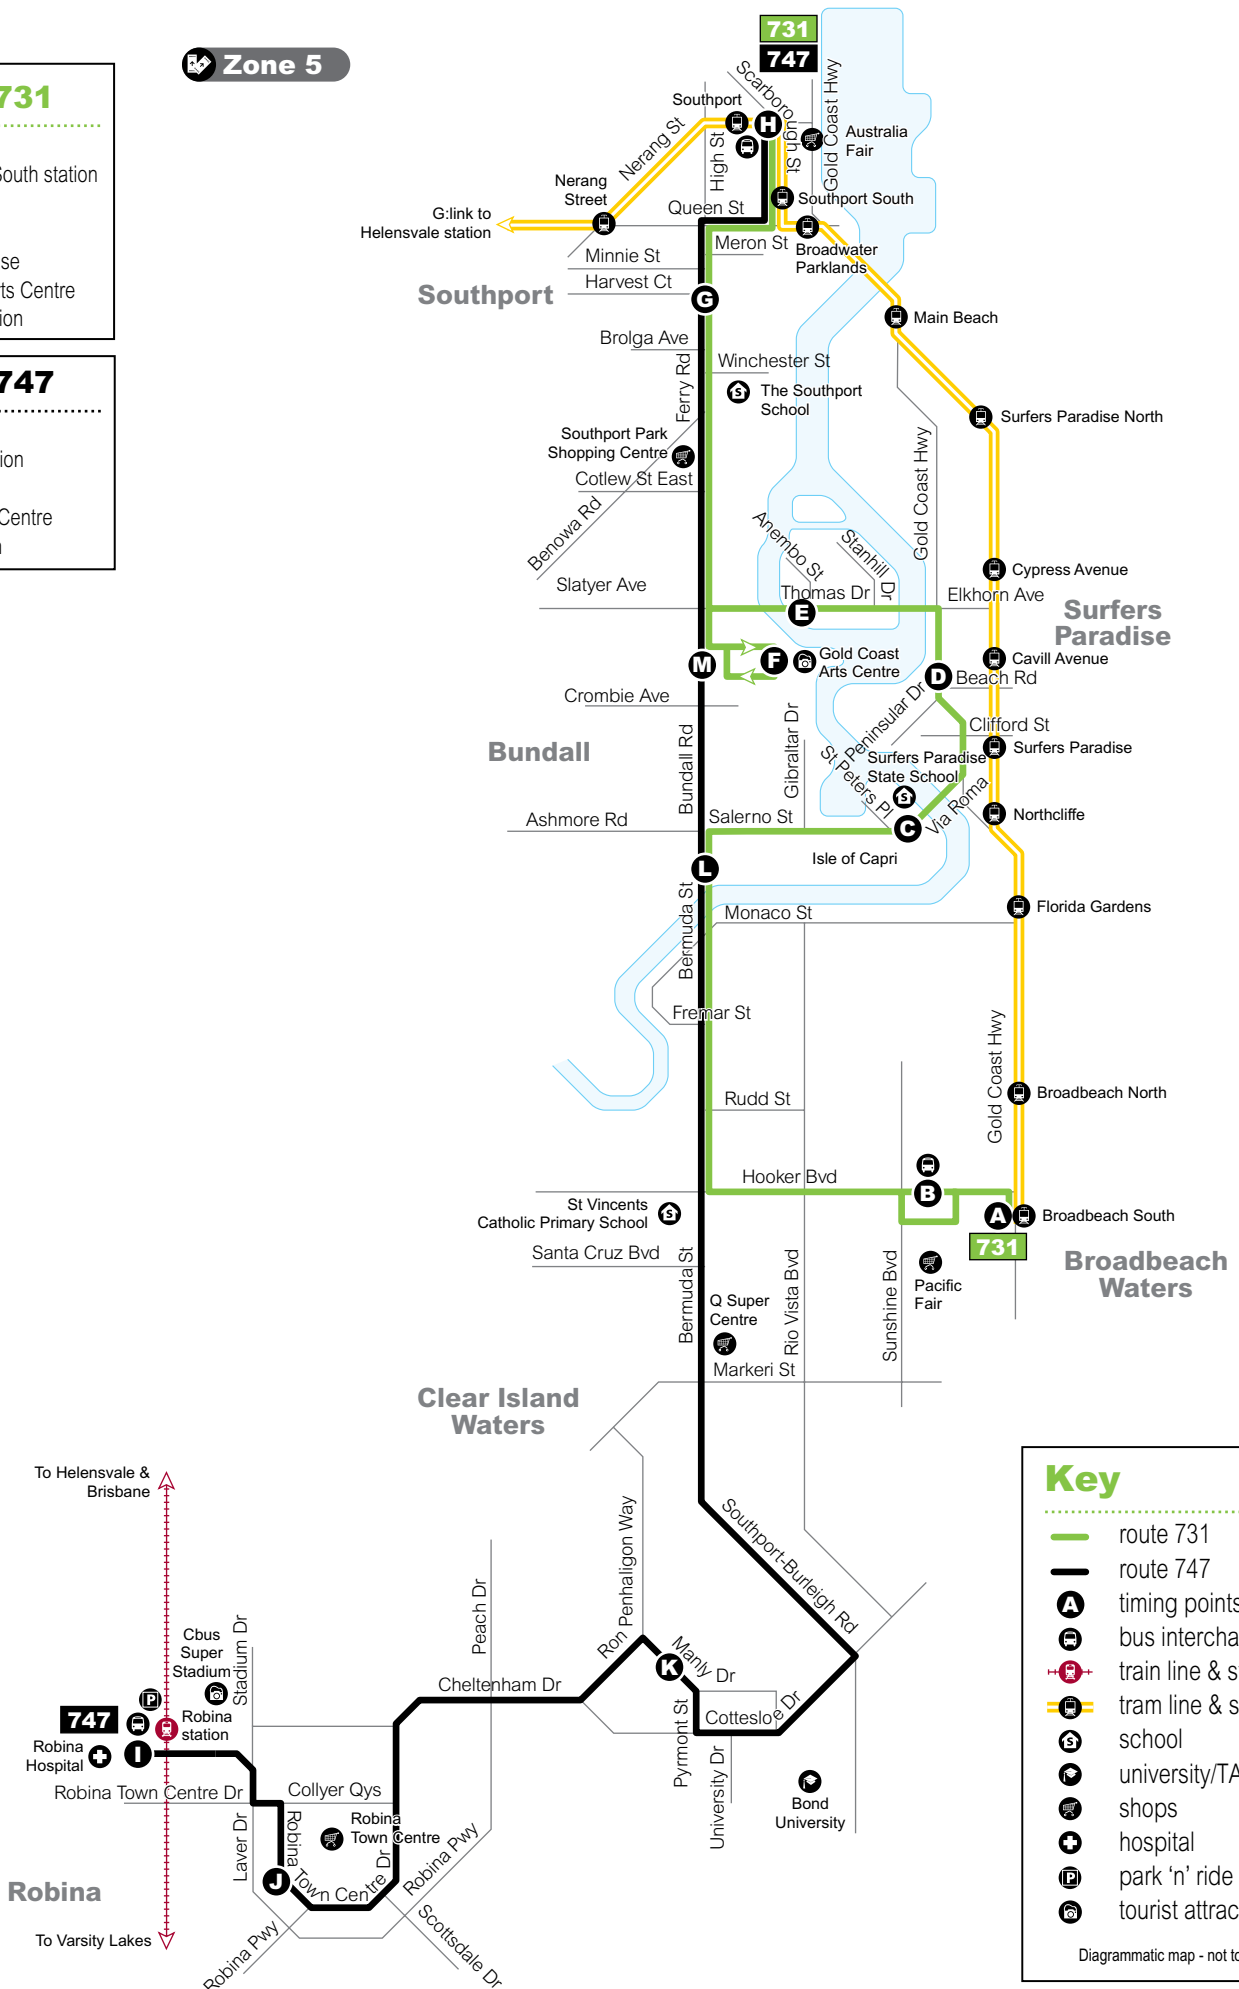

## Route descriptions

**731** Broadbeach South station to Southport servicing Broadbeach South station, Pacific Fair, Isle of Capri, Surfers Paradise, Gold Coast Arts Centre and Southport. Operates 7 days.

© The State of Queensland (Department of Transport and Main Roads) 2017  
Printed December 2017

**Route 731**

Servicing

- Broadbeach South station
- Pacific Fair
- Isle of Capri
- Surfers Paradise
- Gold Coast Arts Centre
- Southport station

**Route 747**

Servicing

- Southport station
- Bundall
- Robina Town Centre
- Robina station

**Zone 5**

**Key**

- route 731
- route 747
- A** timing points
- bus interchange
- train line & station
- tram line & station
- school
- university/TAFE
- shops
- hospital
- park 'n' ride
- tourist attraction

## Monday to Friday

map ref	Route number	747	747	747	747	747	747	747	747	747	747	747	747	747	747	747	747	747	747	747	
		am	am	am	am	am	am	am	am	am	am	pm	pm	pm	pm	pm	pm	pm	pm	pm	pm
I	Robina station, stop B	6.54	7.24	7.54	8.24	8.54	9.24	9.54	10.24	10.54	11.24	11.54	12.24	12.54	1.24	1.54	2.24	2.54	3.24	3.54	4.24
J	Robina Town Centre	6.56	7.26	7.56	8.26	8.56	9.26	9.56	10.26	10.56	11.26	11.56	12.26	12.56	1.26	1.56	2.26	2.56	3.26	3.56	4.26
K	Manly Dr near Pipers Pt	7.04	7.34	8.04	8.34	9.04	9.34	10.04	10.34	11.04	11.34	12.04	12.34	1.04	1.34	2.04	2.34	3.04	3.34	4.04	4.34
L	Sorrento Shopping Village	7.19	7.56	8.26	8.52	9.22	9.49	10.19	10.48	11.18	11.48	12.18	12.48	1.18	1.48	2.18	2.48	3.19	3.49	4.21	4.51
M	Gold Coast Arts Centre	7.22	8.00	8.30	8.56	9.26	9.53	10.23	10.52	11.22	11.52	12.22	12.52	1.22	1.52	2.22	2.52	3.23	3.53	4.25	4.55
G	Ferry Rd at Harvest Court	7.27	8.06	8.36	9.02	9.32	9.59	10.29	10.58	11.28	11.58	12.28	12.58	1.28	1.58	2.28	2.58	3.29	3.59	4.31	5.01
H	Southport	7.35	8.14	8.44	9.10	9.40	10.07	10.37	11.06	11.36	12.06	12.36	1.06	1.36	2.06	2.36	3.06	3.37	4.07	4.39	5.09