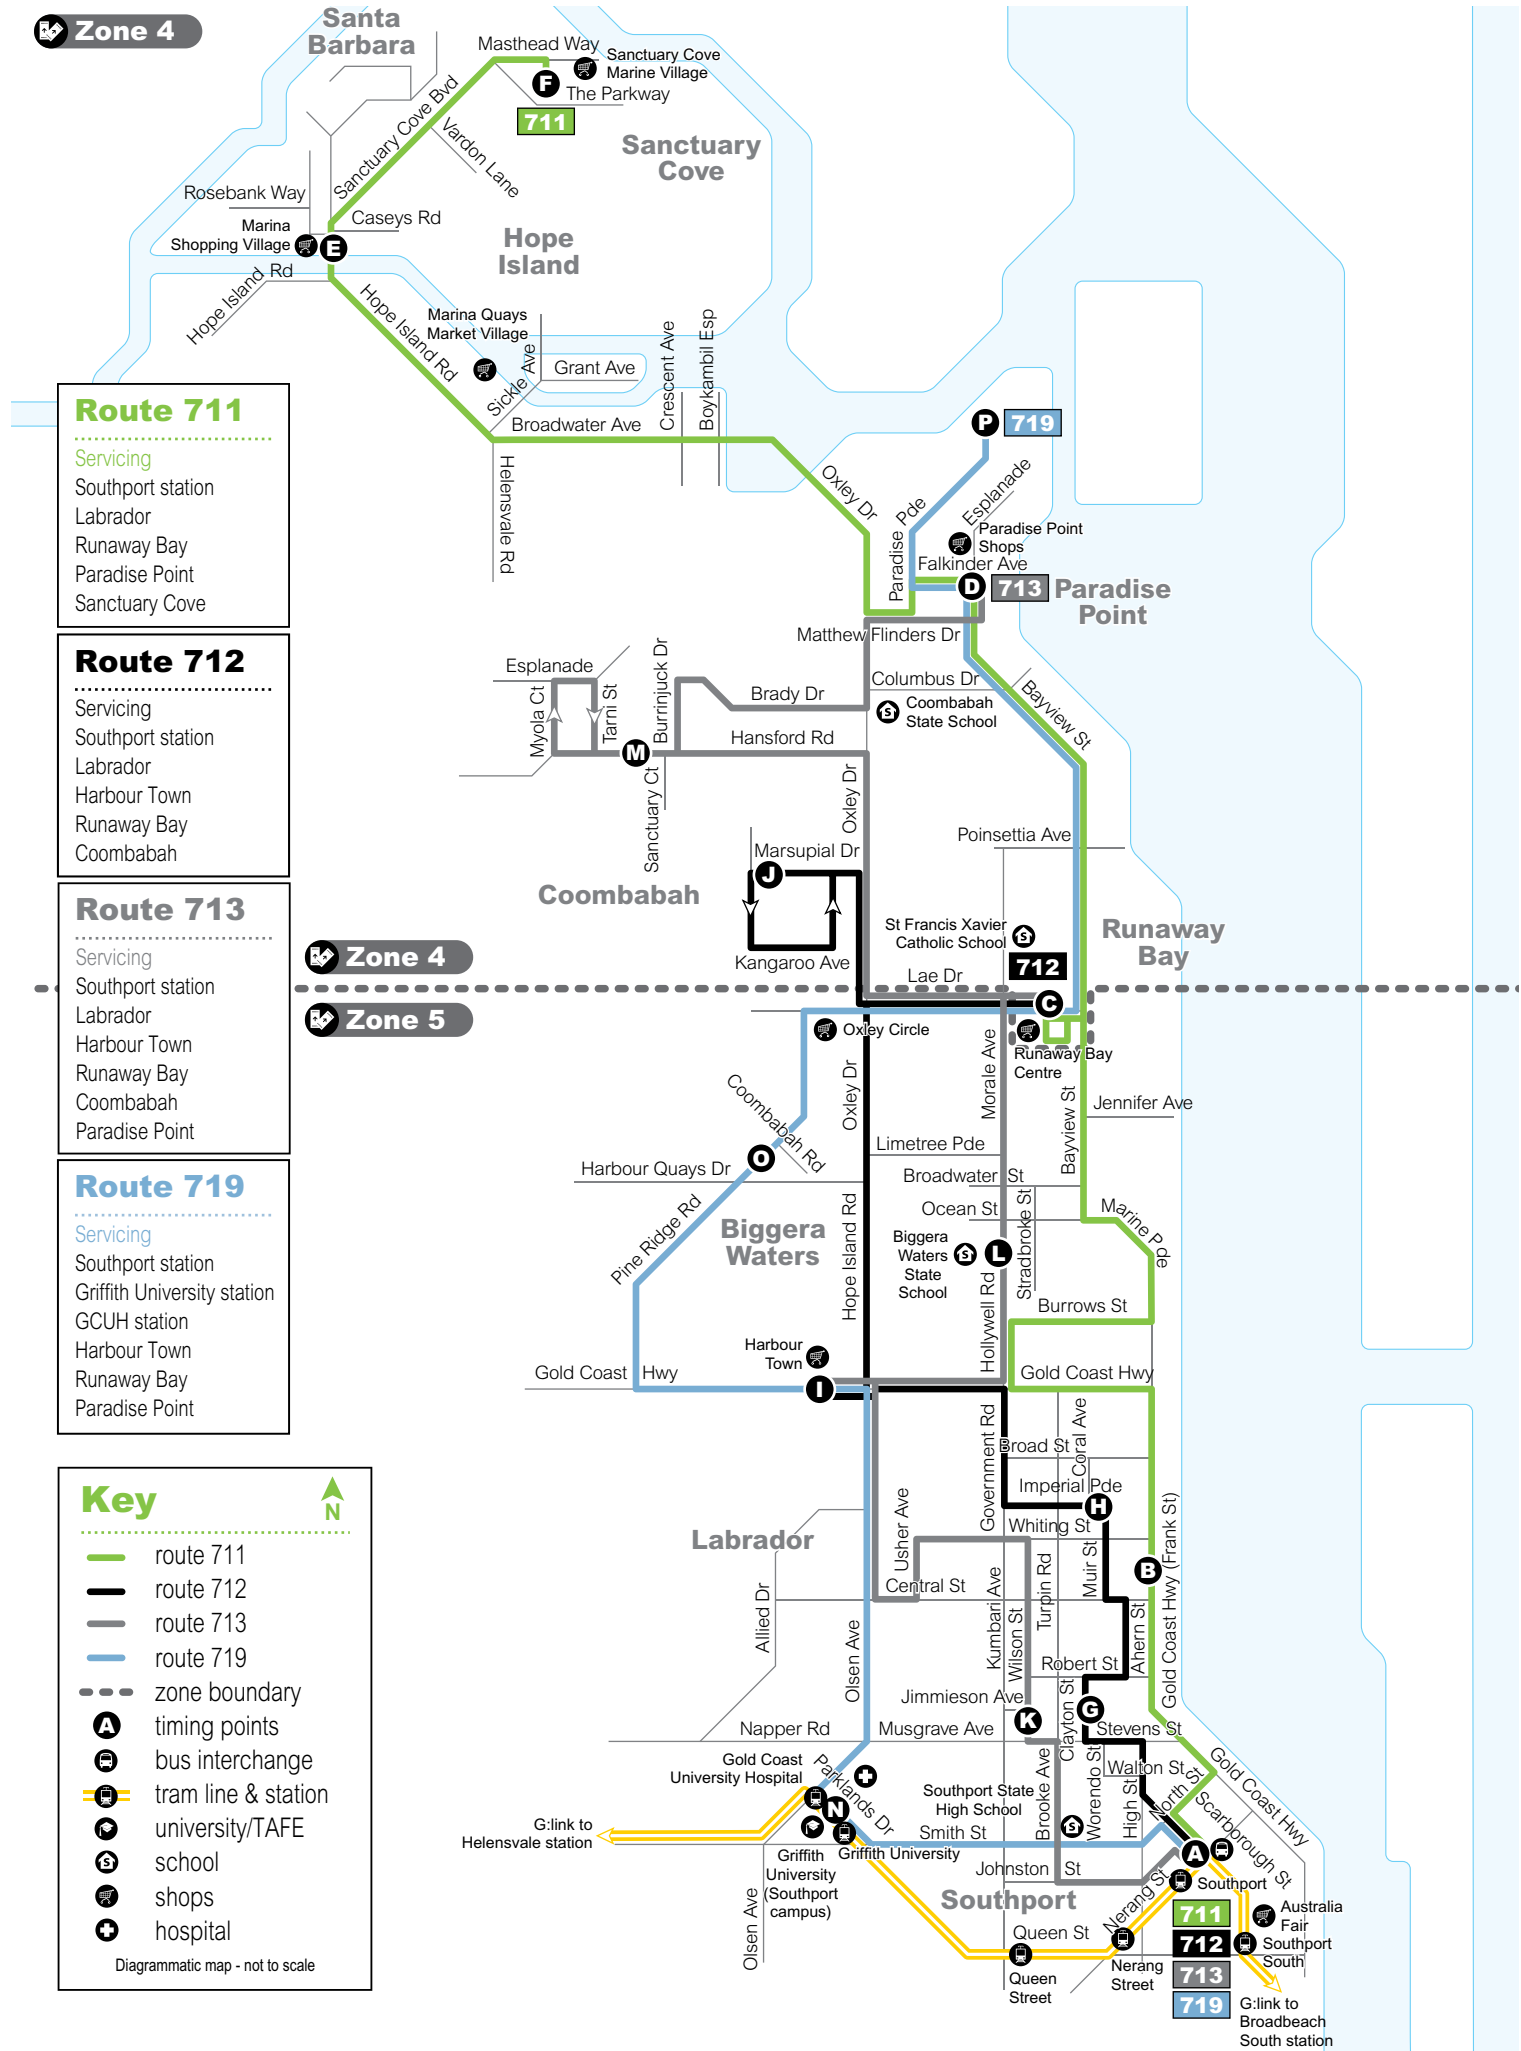

Routes

711, 712, 713, 719

Route map

Zone 4

Route 711

Servicing

- Southport station
- Labrador
- Runaway Bay
- Paradise Point
- Sanctuary Cove

Route 712

Servicing

- Southport station
- Labrador
- Harbour Town
- Runaway Bay
- Coombabah

Route 713

Servicing

- Southport station
- Labrador
- Harbour Town
- Runaway Bay
- Coombabah
- Paradise Point

Route 719

Servicing

- Southport station
- Griffith University station
- GCUH station
- Harbour Town
- Runaway Bay
- Paradise Point

Key

- route 711
- route 712
- route 713
- route 719
- zone boundary
- timing points
- bus interchange
- tram line & station
- university/TAFE
- school
- shops
- hospital

Diagrammatic map - not to scale

G-link to Broadbeach South station