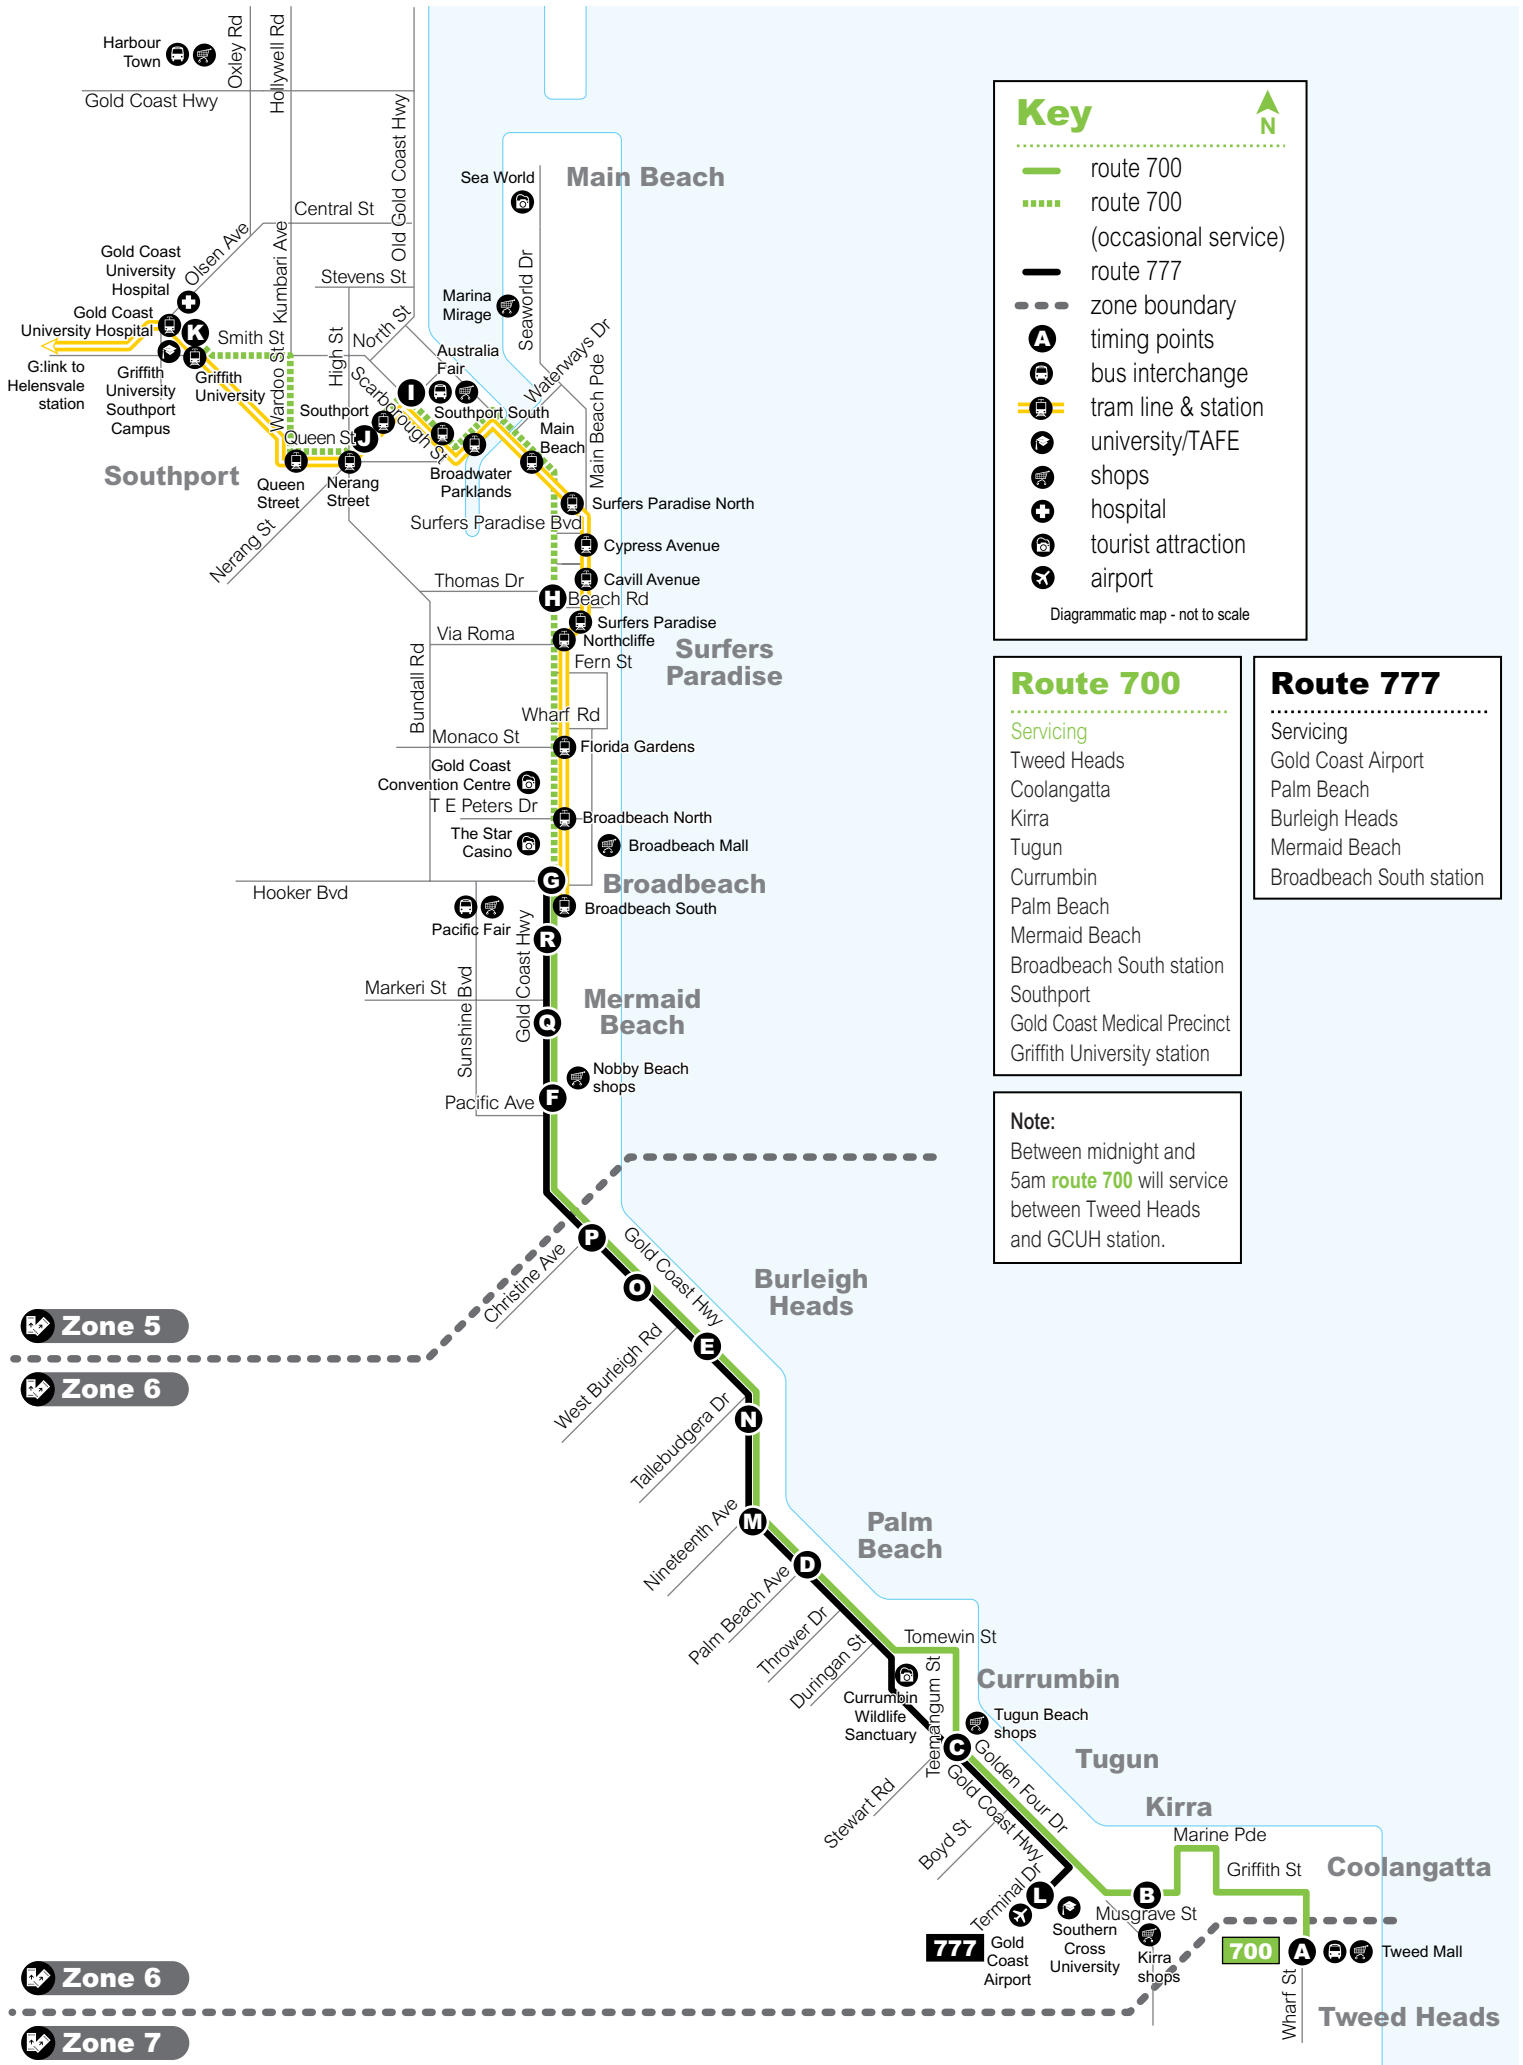

Key

- route 700
- ⋯ route 700 (occasional service)
- route 777
- - - zone boundary
- **A** timing points
- bus interchange
- tram line & station
- university/TAFE
- shops
- hospital
- tourist attraction
- airport

Diagrammatic map - not to scale

Route 700

Servicing

- Tweed Heads
- Coolangatta
- Kirra
- Tugun
- Currumbin
- Palm Beach
- Mermaid Beach
- Broadbeach South station
- Southport
- Gold Coast Medical Precinct
- Griffith University station

Route 777

Servicing

- Gold Coast Airport
- Palm Beach
- Burleigh Heads
- Mermaid Beach
- Broadbeach South station

Note:
Between midnight and 5am **route 700** will service between Tweed Heads and GCUH station.

Zone 5

Zone 6

Zone 6

Zone 7