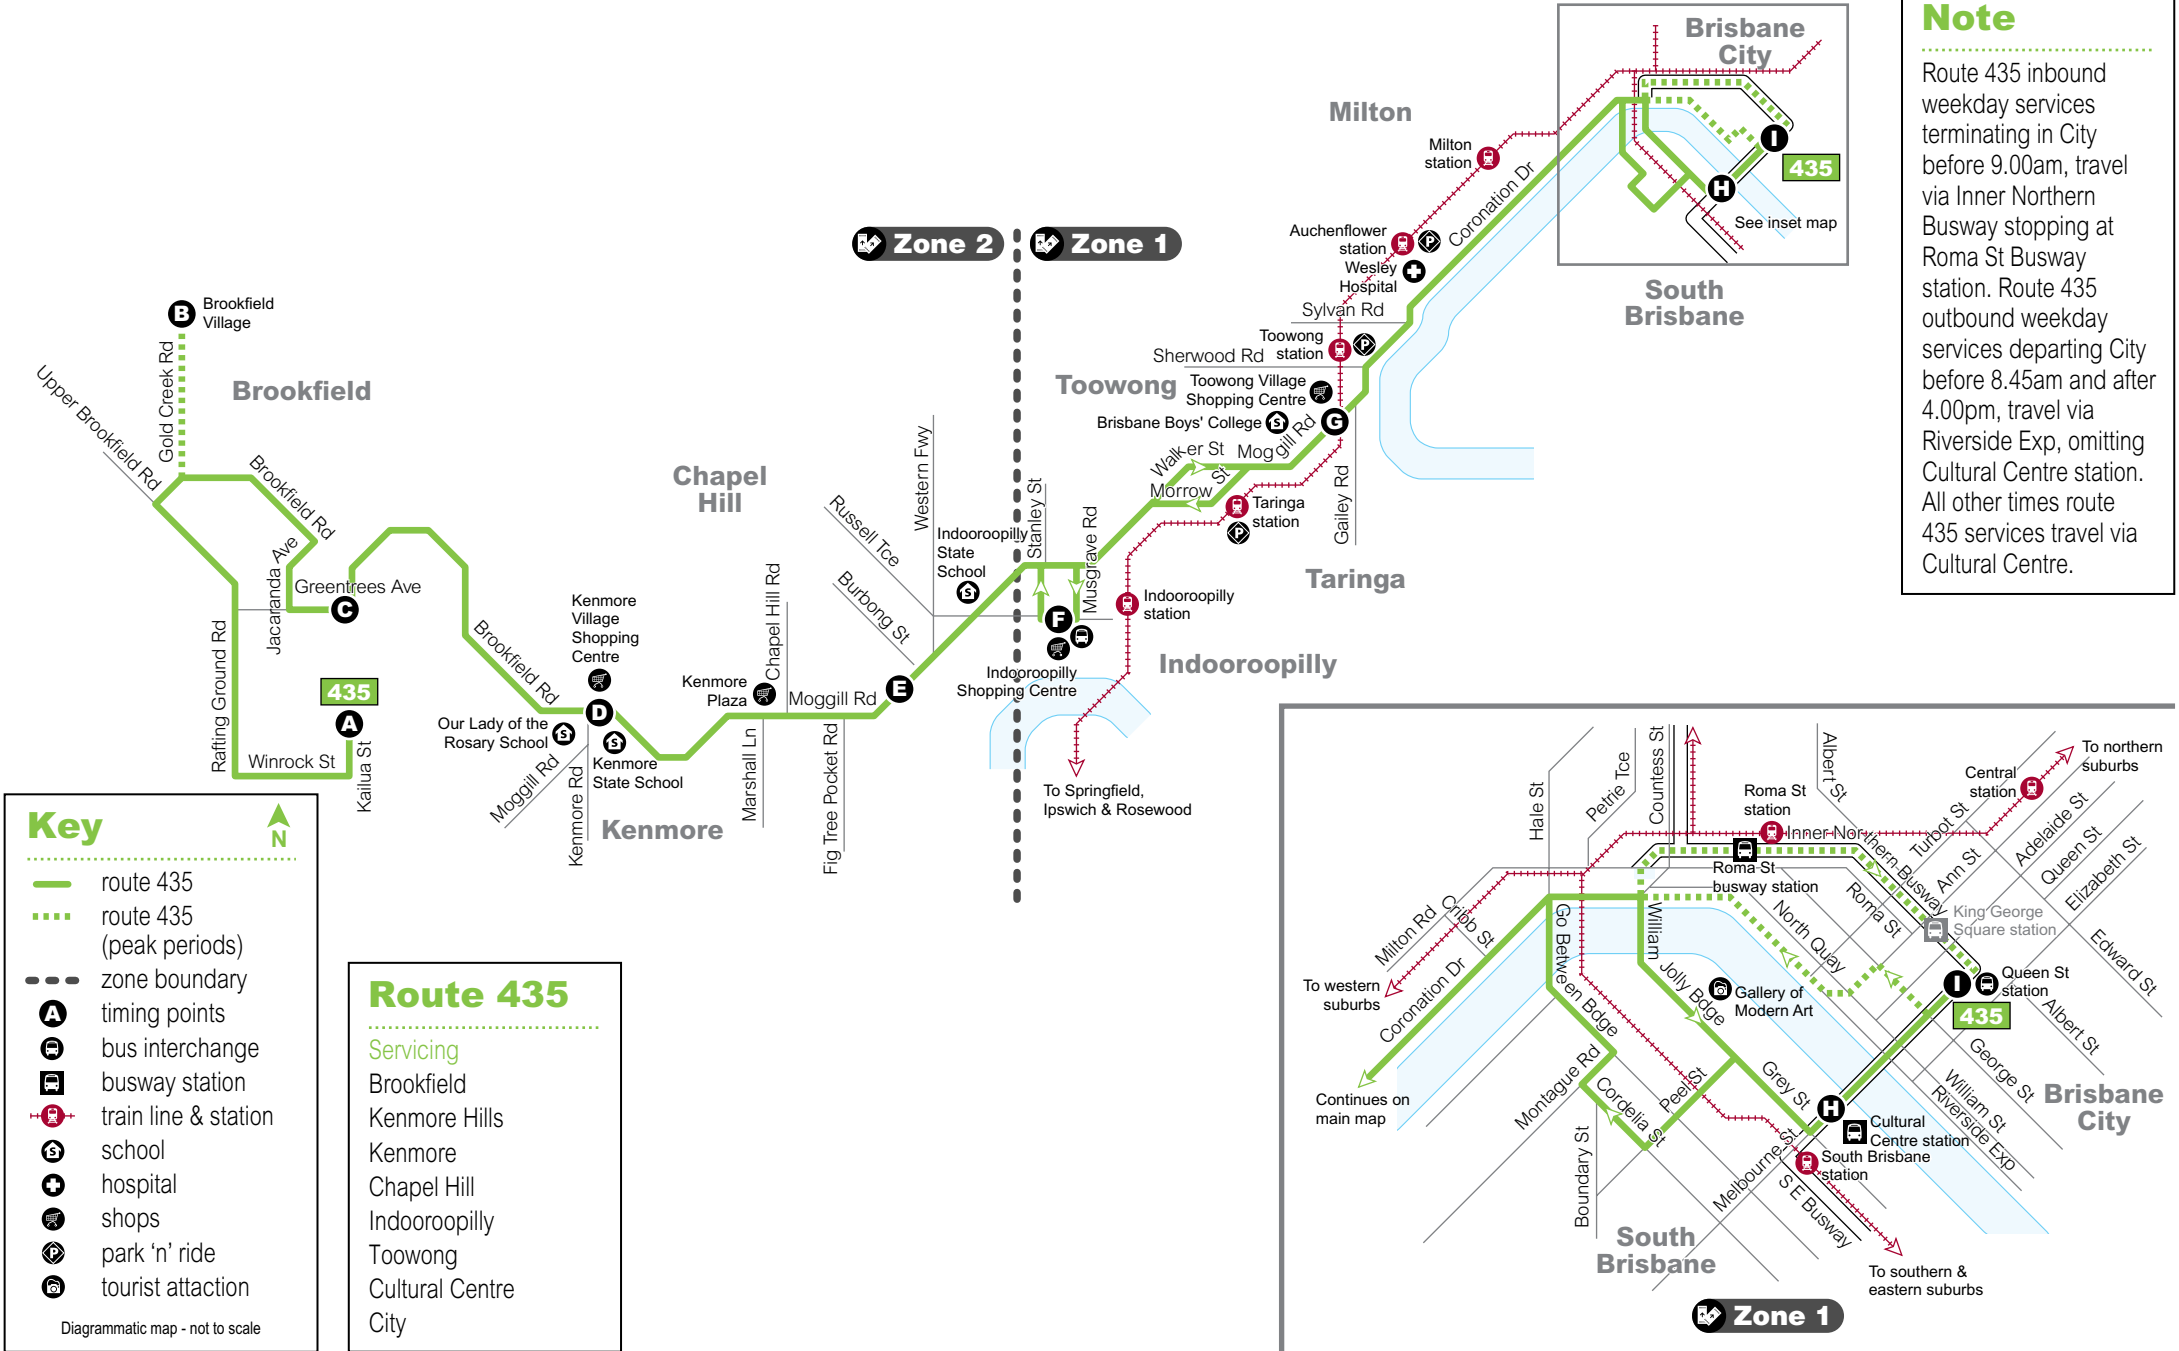

Also available for train, ferry and tram.

Timetable information

How to read this timetable

1. Use the route map to find the two timing points you are located between.
2. Locate these points on the timetable.
3. Your bus is scheduled to arrive between the times shown for these points. For example, if your bus stop is situated between timing points **A** and **B** on the map, then the bus is scheduled to arrive between the times listed for **A** and **B**.

Brookfield to City (cityxpress)

Effective from 17 July 2017

Route description

435 Brookfield to City (cityxpress)
 servicing Brookfield, Kenmore Hills, Kenmore, Chapel Hill, Indooroopilly, Toowong, Cultural Centre and City.
 Operates 7 days.

Dedicated to a better Brisbane

Note

Route 435 inbound weekday services terminating in City before 9.00am, travel via Inner Northern Busway stopping at Roma St Busway station. Route 435 outbound weekday services departing City before 8.45am and after 4.00pm, travel via Riverside Exp, omitting Cultural Centre station. All other times route 435 services travel via Cultural Centre.

Key

- route 435
- route 435 (peak periods)
- zone boundary
- timing points
- bus interchange
- busway station
- train line & station
- school
- hospital
- shops
- park 'n' ride
- tourist attraction

Route 435