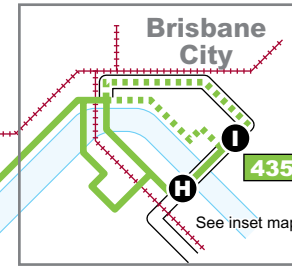

Note

Route 435 inbound weekday services terminating in City before 9.00am, travel via Inner Northern Busway stopping at Roma St Busway station. Route 435 outbound weekday services departing City before 8.45am and after 4.00pm, travel via Riverside Exp, omitting Cultural Centre station. All other times route 435 services travel via Cultural Centre.

Key

- route 435
- route 435 (peak periods)
- zone boundary
- timing points
- bus interchange
- busway station
- train line & station
- school
- hospital
- shops
- park 'n' ride
- tourist attraction

Route 435

1. Servicing
2. Brookfield
   - Kenmore Hills
   - Kenmore
   - Chapel Hill
   - Indooroopilly
   - Toowong
   - Cultural Centre
   - City

Diagrammatic map - not to scale