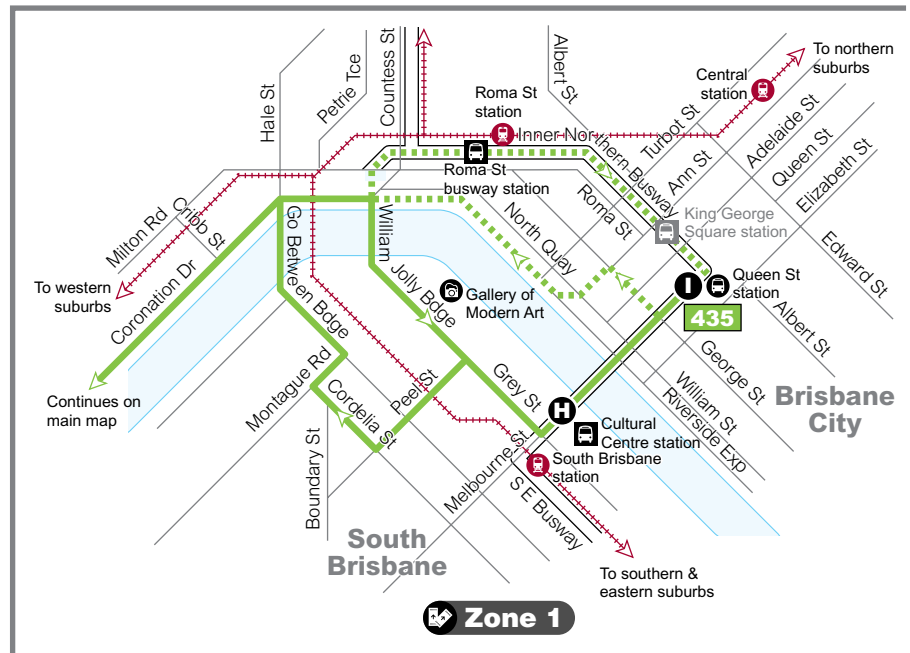

Brookfield to City (cityxpress)

Effective from 17 July 2017

Route description

435 Brookfield to City (cityxpress)
 servicing Brookfield, Kenmore Hills, Kenmore, Chapel Hill, Indooroopilly, Toowong, Cultural Centre and City.
 Operates 7 days.

Dedicated to a better Brisbane

Note

Route 435 inbound weekday services terminating in City before 9.00am, travel via Inner Northern Busway stopping at Roma St Busway station. Route 435 outbound weekday services departing City before 8.45am and after 4.00pm, travel via Riverside Exp, omitting Cultural Centre station. All other times route 435 services travel via Cultural Centre.

Key

- route 435
- route 435 (peak periods)
- zone boundary
- timing points
- bus interchange
- busway station
- train line & station
- school
- hospital
- shops
- park 'n' ride
- tourist attraction

Route 435

- Servicing
- Brookfield
 - Kenmore Hills
 - Kenmore
 - Chapel Hill
 - Indooroopilly
 - Toowong
 - Cultural Centre
 - City

Diagrammatic map - not to scale

Route 435

Brookfield to City (cityxpress)

servicing Brookfield, Kenmore Hills, Kenmore, Chapel Hill, Indooroopilly, Toowong, Cultural Centre and City