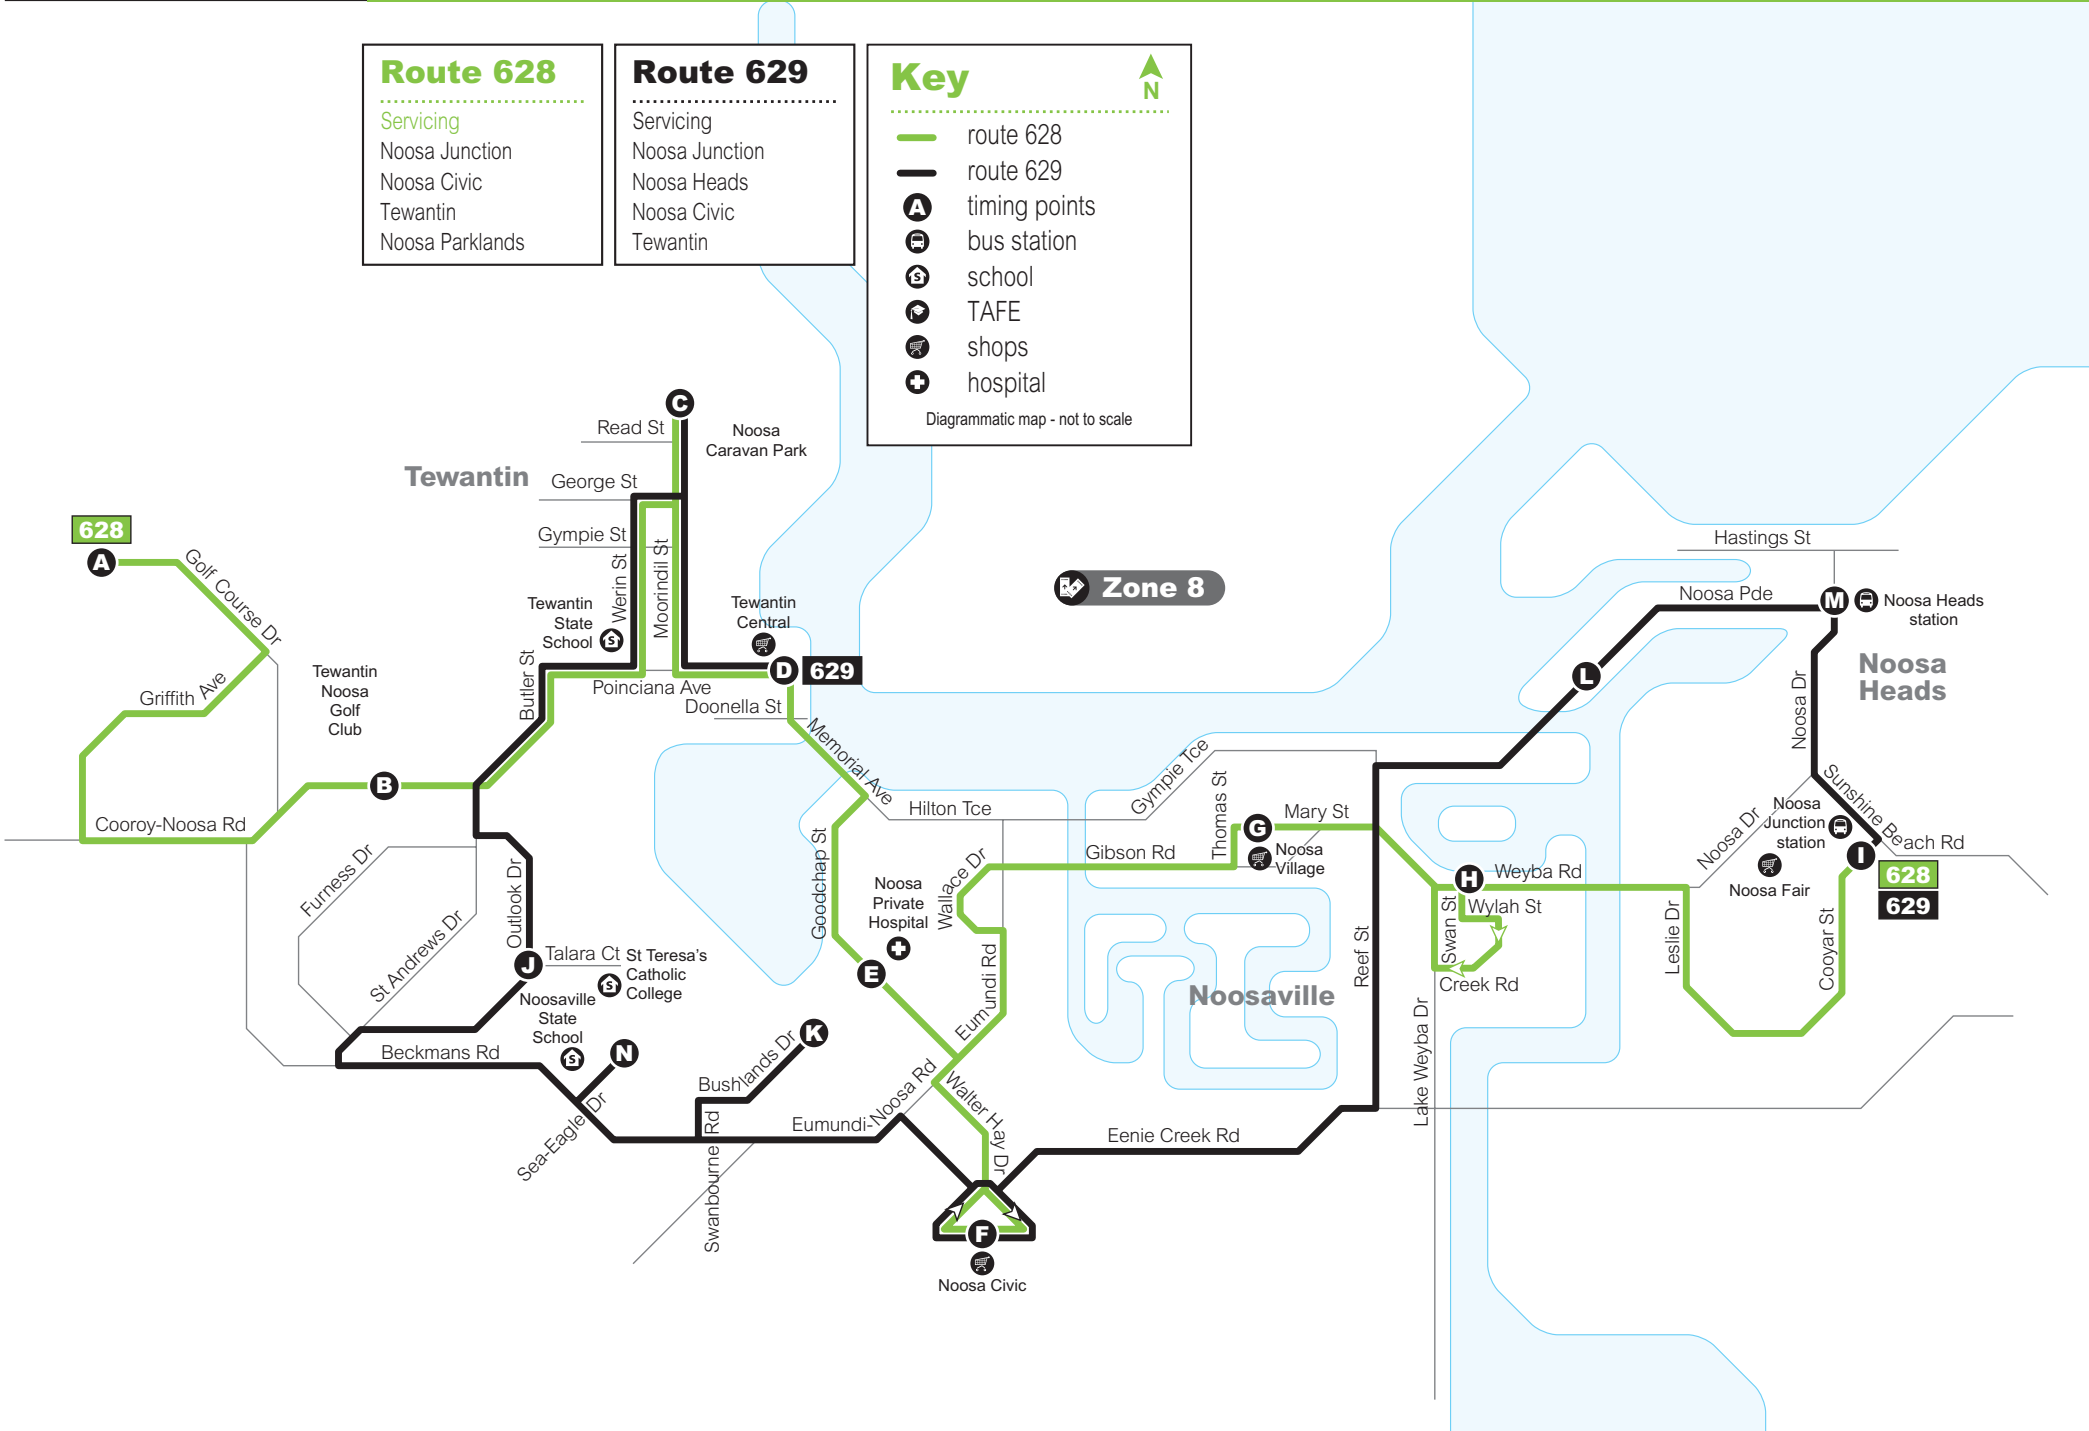

### Key

- route 628
- route 629
- timing points
- bus station
- school
- TAFE
- shops
- hospital

Diagrammatic map - not to scale