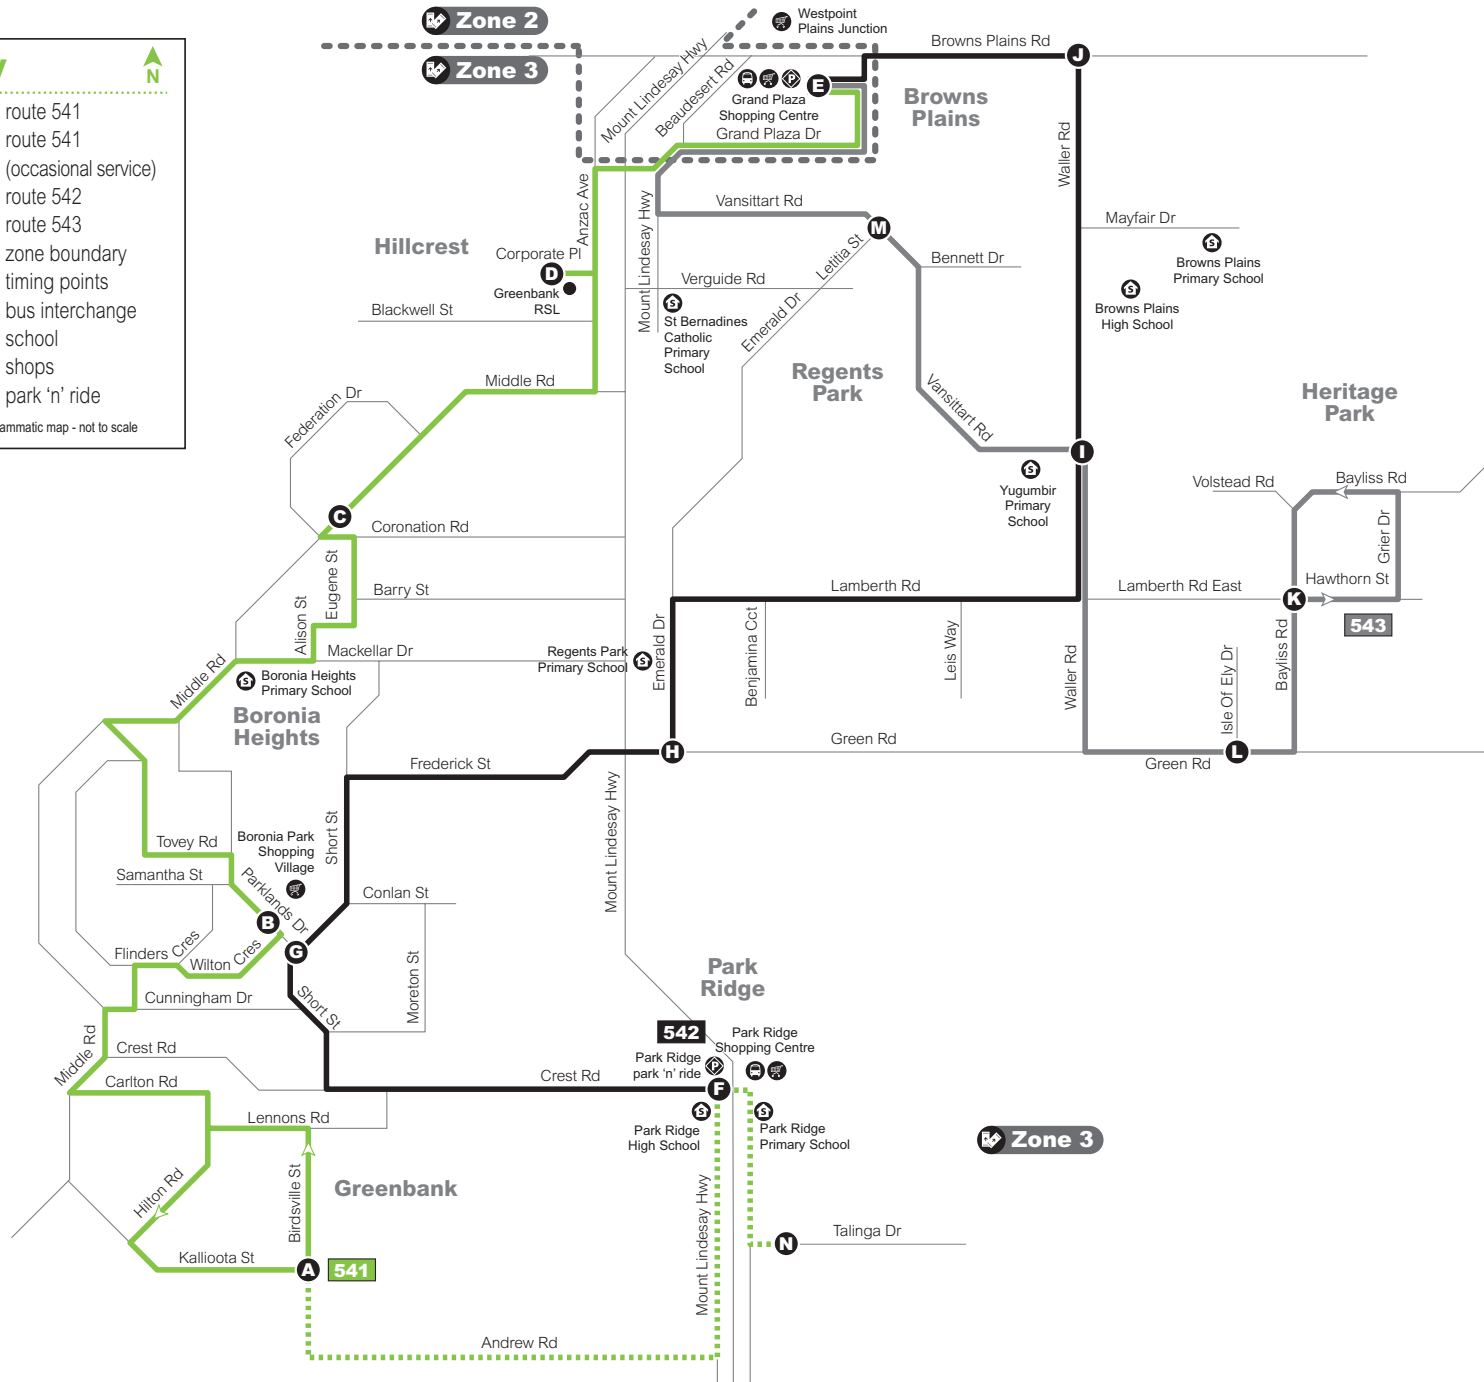

Track your bus
in real-time with our
MyTransLink app.

Also available for train, ferry and tram.

Routes 541, 542, 543

Route map

Key

- route 541
- ⋯ route 541 (occasional service)
- route 542
- route 543
- - - zone boundary
- (A) timing points
- (B) bus interchange
- (S) school
- (P) shops
- (N) park 'n' ride

Diagrammatic map - not to scale

Route 541

Servicing

- Browns Plains
- Boronia Heights
- Greenbank

Route 542

Servicing

- Browns Plains
- Heritage Park
- Regents Park
- Boronia Heights
- Park Ridge

Route 543