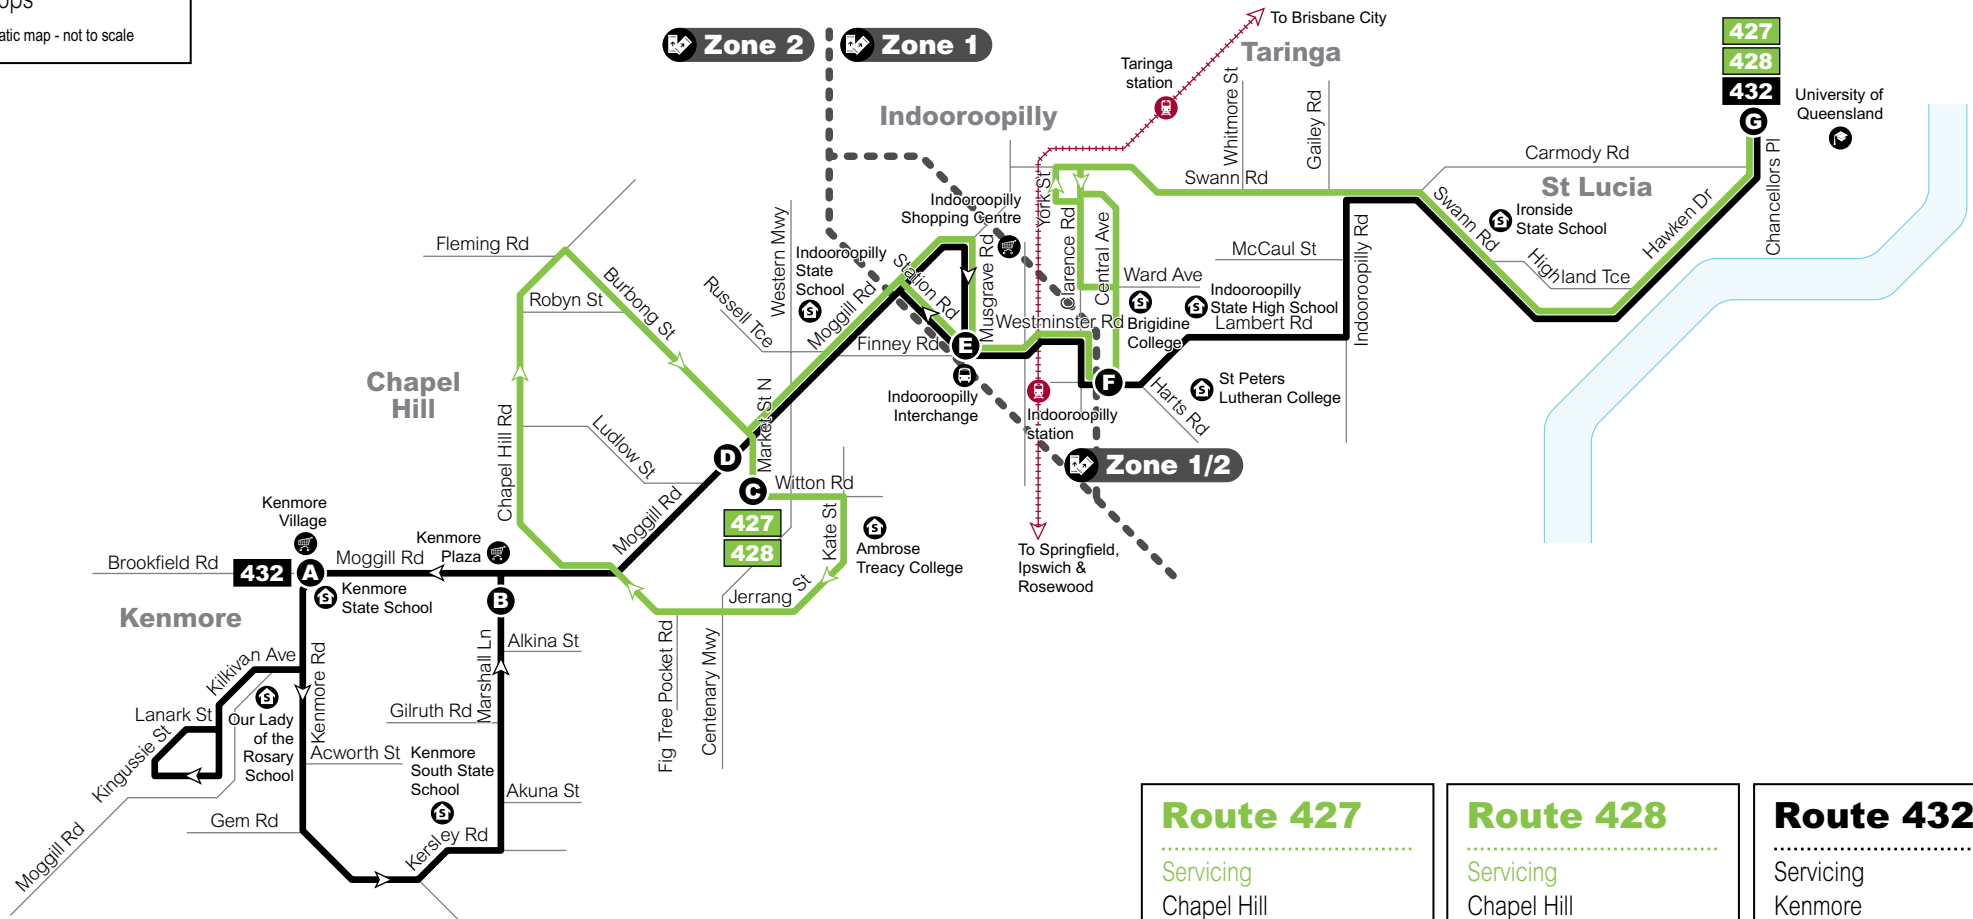

Key

- route 427 & 428
- route 432
- zone boundary
- timing points
- bus interchange
- train line & station
- university/TAFE
- school
- shops

Diagrammatic map - not to scale

Note

Route 427 runs express between the University of Queensland and Swann Rd/Clarence Rd intersection. All trips stop at Ironside School.

Note

Route 432 runs express between Swann Rd/Indooroopilly Rd intersection and the University of Queensland. All trips stop at Ironside School.

Route 427

Servicing
Chapel Hill
Indooroopilly
University of Queensland

Route 428

Servicing
Chapel Hill
Indooroopilly
University of Queensland

Route 432

Servicing
Kenmore
Indooroopilly
University of Queensland