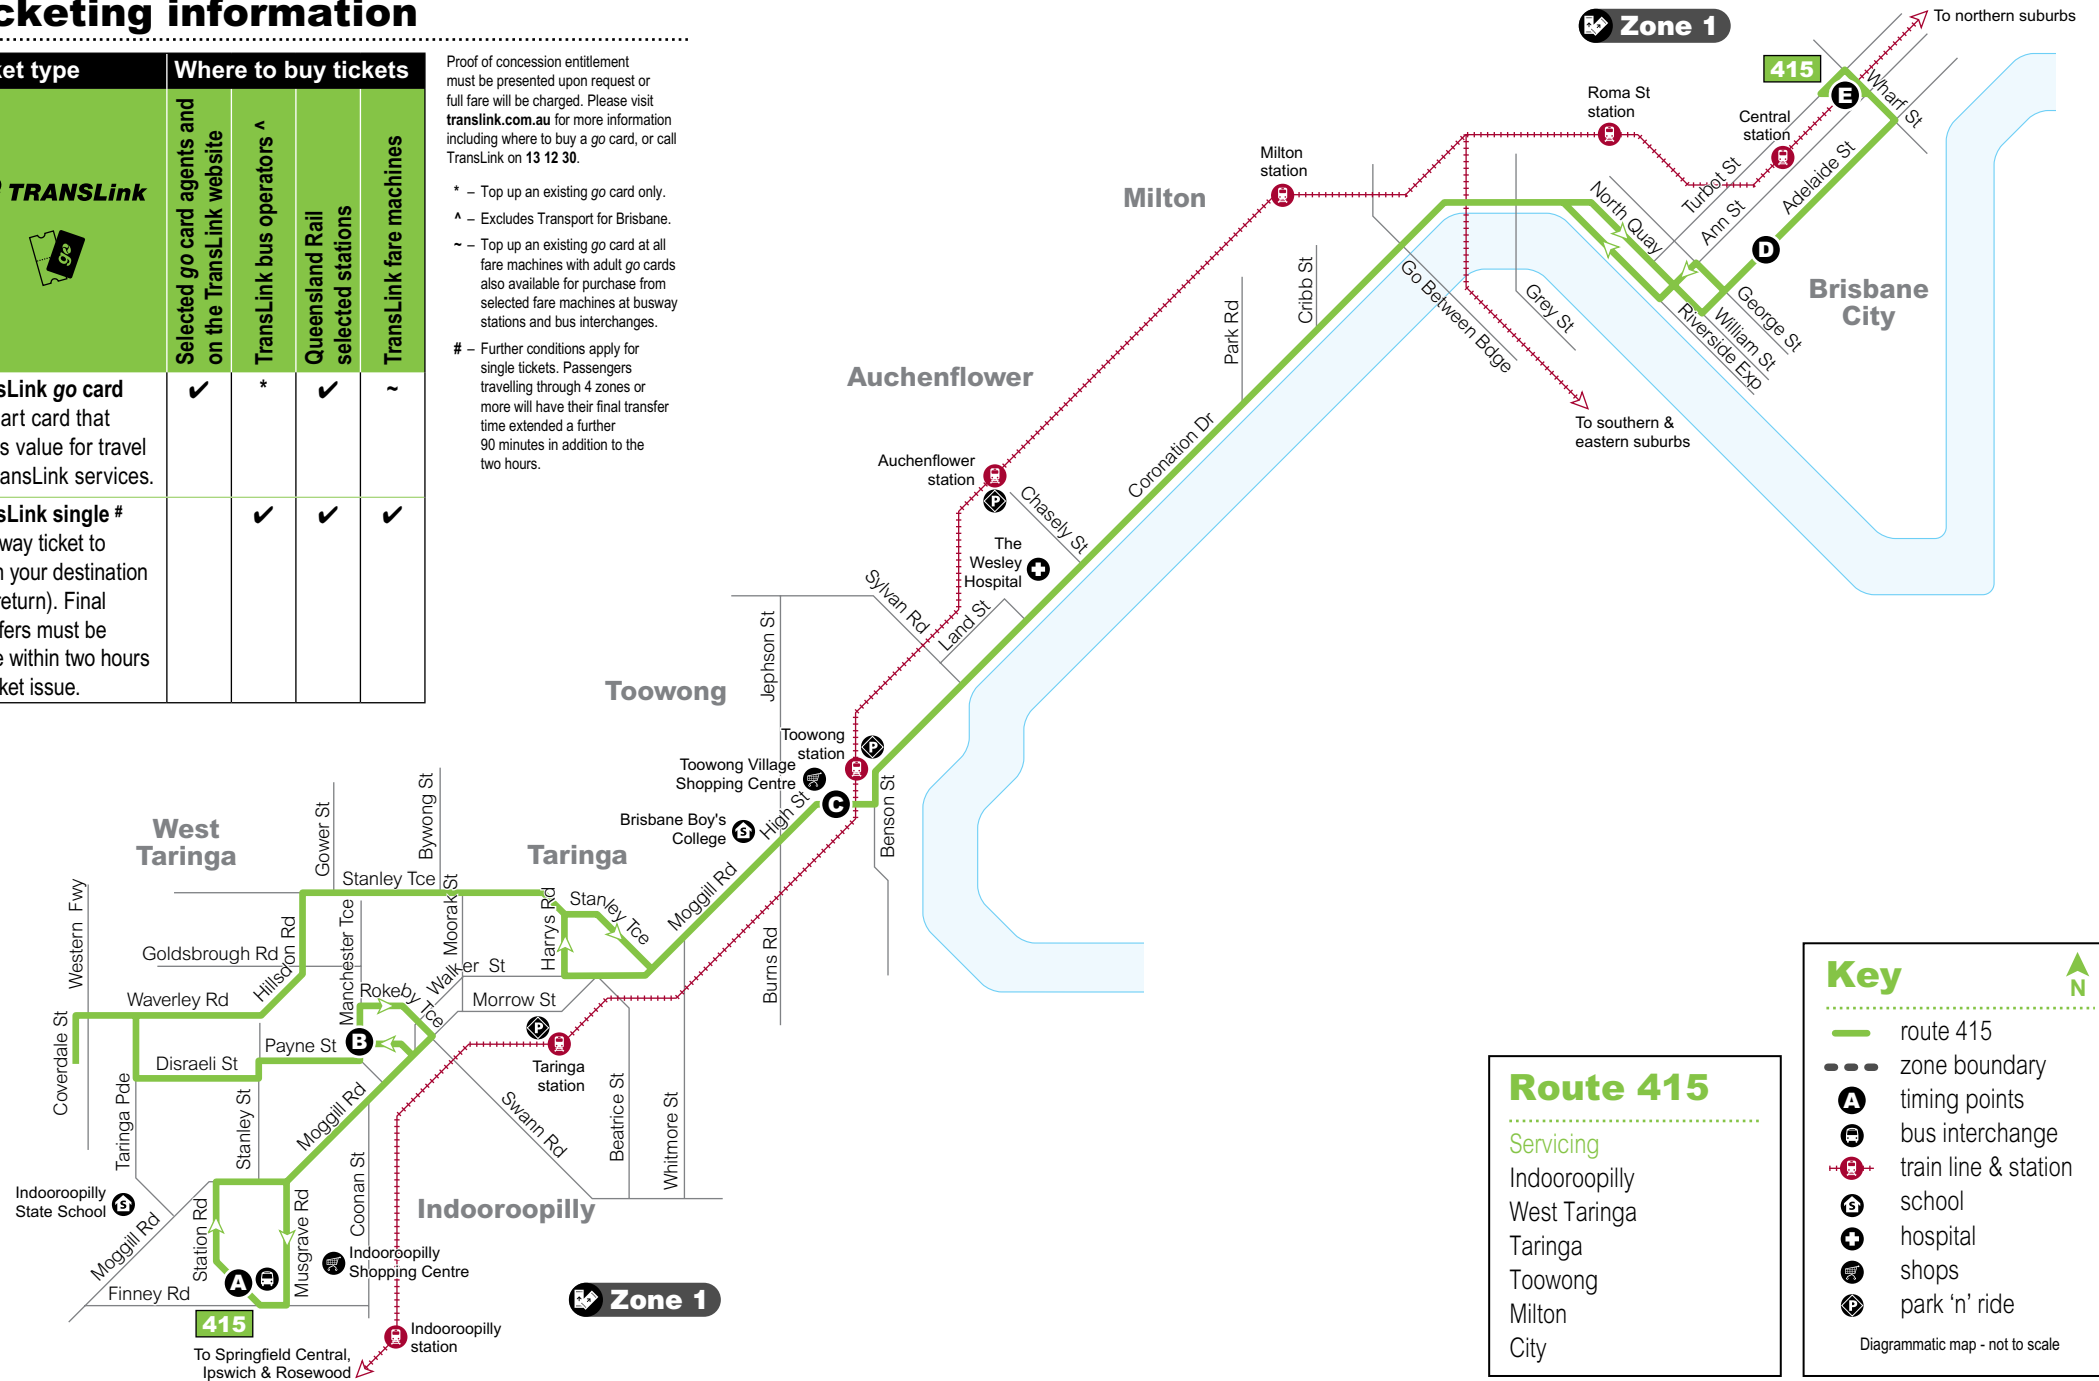

Indooroopilly to City

servicing Indooroopilly, West Taringa, Taringa, Toowong, Milton and City

Indooroopilly to City

Effective from 9 January 2017

Monday to Friday

map ref	Route number	415	415	415	415	415	415	415	415	415	415	415	415	415	415	415	415
		am	am	am	am	am	am	am	am	am	am	pm	pm	pm	pm	pm	pm
A	Indooroopilly Interchange B	-	-	-	-	7.54	-	8.59	9.39	10.39	11.39	12.39	1.39	2.39	3.39	4.29	5.04
B	Manchester Tce far side Waverley Rd	6.32	6.52	7.12	7.32	7.57	8.22	9.02	9.42	10.42	11.42	12.42	1.42	2.42	3.42	4.32	5.07
C	Toowong (High St)	6.46	7.08	7.28	7.50	8.15	8.38	9.18	9.56	10.56	11.56	12.56	1.56	2.56	3.56	4.48	5.23
D	City, Adelaide St far side King George Sq stop 22	6.57	7.23	7.48	8.11	8.37	8.57	9.31	10.09	11.09	12.09	1.09	2.09	3.09	4.13	5.09	5.46
E	Wickham Tce A, stop 158	7.02	7.28	7.53	8.16	8.42	9.02	9.36	10.14	11.14	12.14	1.14	2.14	3.14	4.18	5.14	5.51

servicing City, Milton, Toowong, Taringa, West Taringa and Indooroopilly

Monday to Friday

map ref	Route number	415	415	415	415	415	415	415	415	415	415	415	415	415	415	415	
		am	am	am	am	pm	pm	pm	pm	pm	pm	pm	pm	pm	pm	pm	
E	Wickham Tce A, stop 158	8.15	8.55	10.00	11.00	12.00	1.00	2.00	2.55	3.45	4.15	4.45	5.10	5.35	6.00	6.30	7.10
D	City, Adelaide St stop 41	8.20	9.00	10.05	11.05	12.05	1.05	2.05	3.00	3.50	4.20	4.50	5.15	5.40	6.05	6.35	7.15
C	Toowong (High St)	8.32	9.12	10.15	11.15	12.15	1.15	2.15	3.10	4.00	4.32	5.02	5.28	5.53	6.17	6.45	7.24
A	Indooroopilly Interchange	8.51	9.31	10.34	11.34	12.34	1.34	2.34	3.32	4.22	4.57	5.29	5.55	6.20	6.37	7.05	7.43

Route 415

Servicing

- Indooroopilly
- West Taringa
- Taringa
- Toowong
- Milton
- City

Key

- route 415
- - - zone boundary
- (A) timing points
- (B) bus interchange
- (R) train line & station
- (S) school
- (H) hospital
- (M) shops
- (P) park 'n' ride